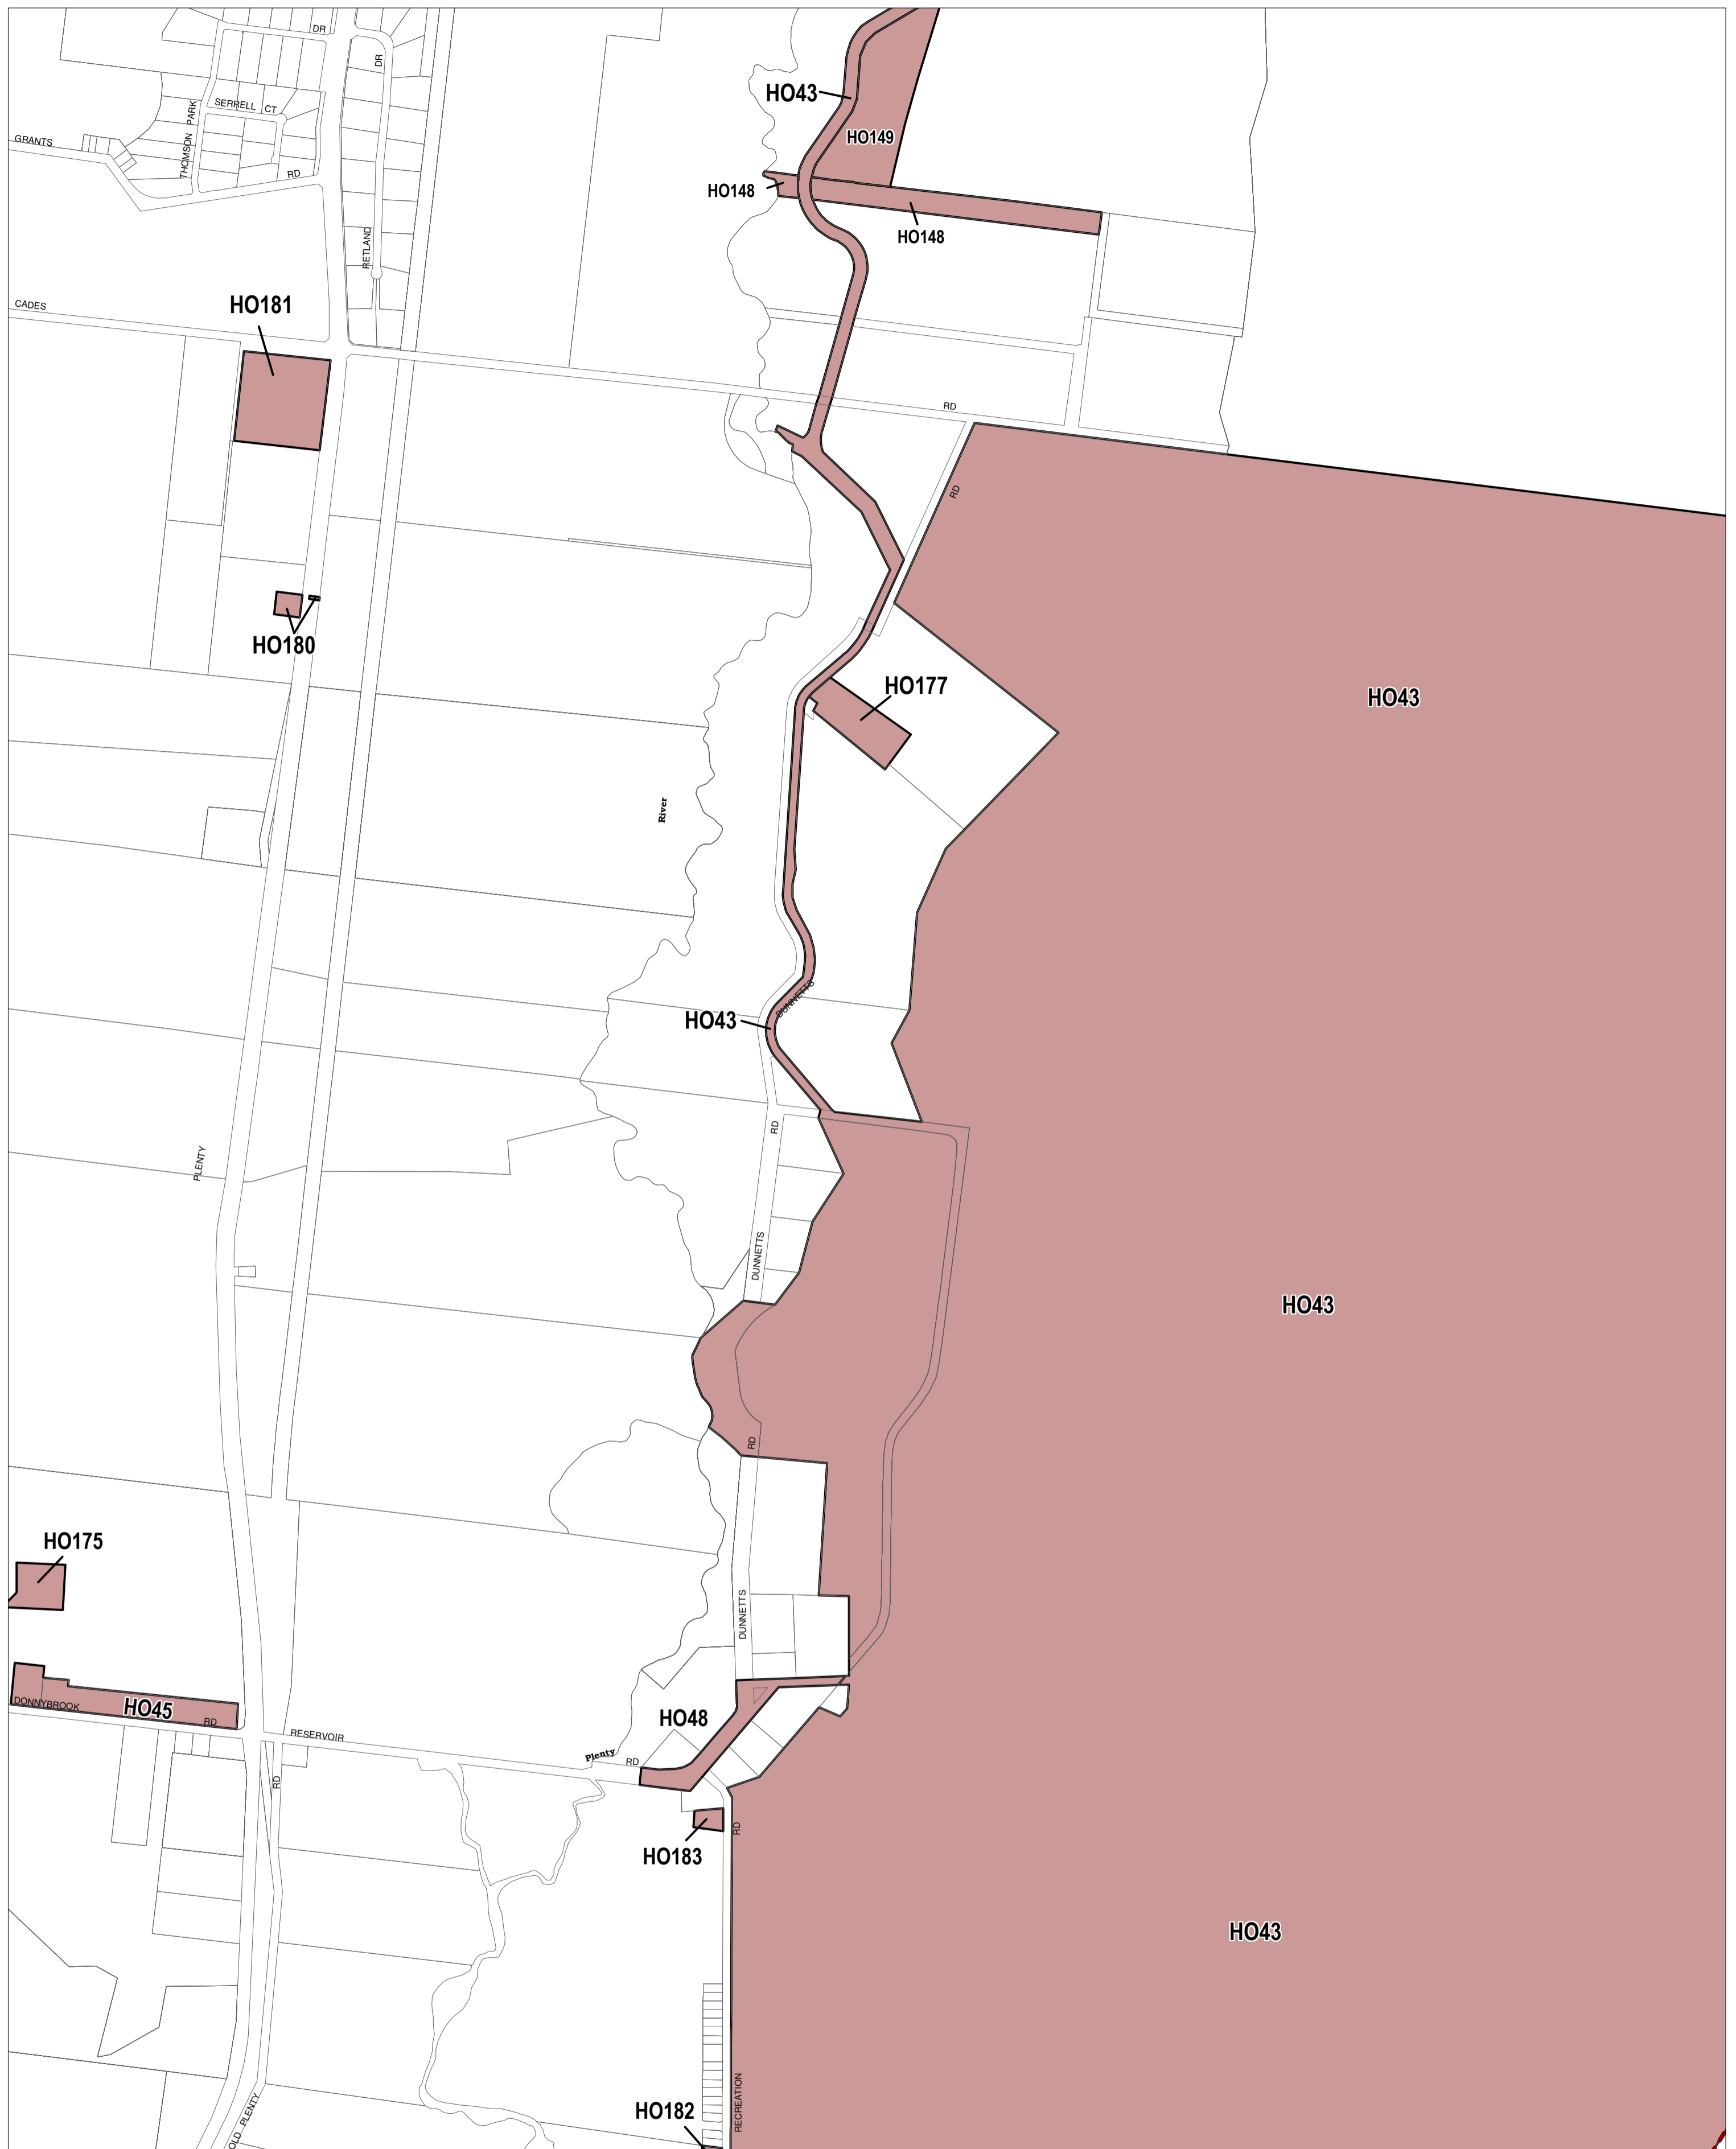

WHITTLESEA PLANNING SCHEME - LOCAL PROVISION

Overlays

HO Heritage Overlay

AUSTRALIAN MAP GRID ZONE 55

Printed: 4/5/2015

AMENDMENT C153