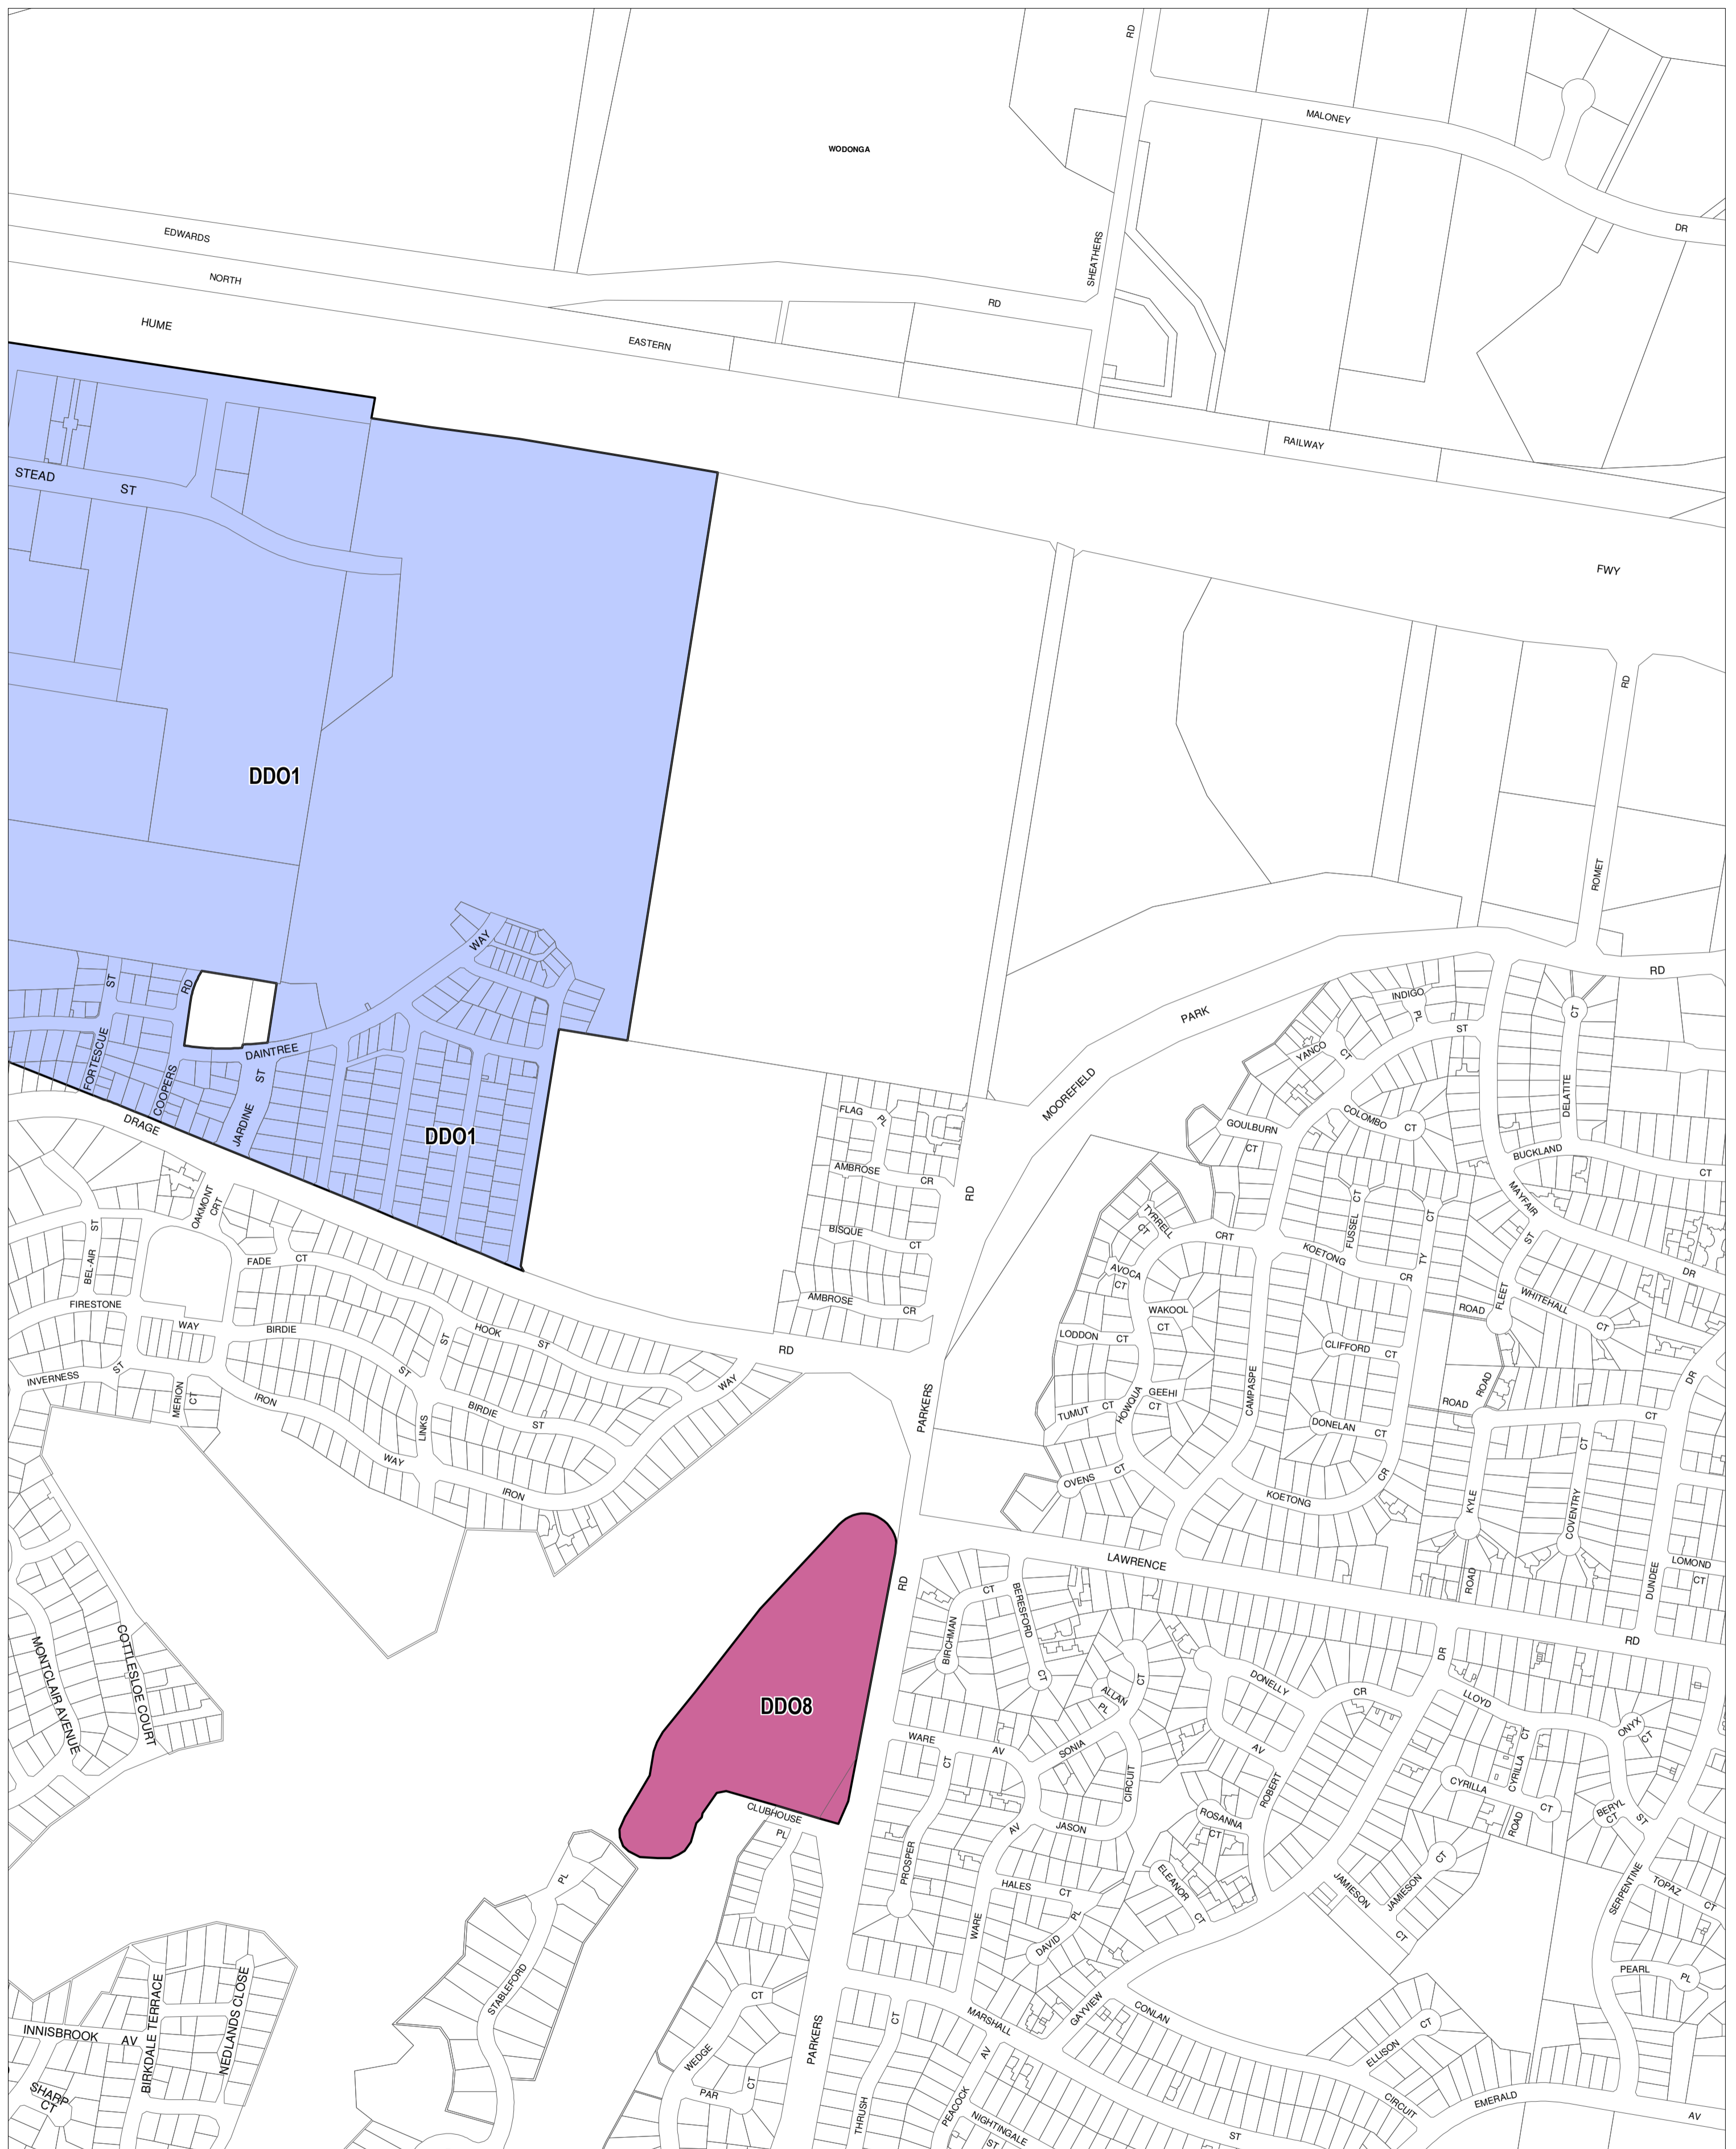

WODONGA PLANNING SCHEME - LOCAL PROVISION

Overlays

- DDO1 Design And Development Overlay - Schedule 1
- DDO8 Design And Development Overlay - Schedule 8

100 0 100 200 300 400 500 m

AUSTRALIAN MAP GRID ZONE 55

INDEX TO ADJOINING METRIC SERIES MAP

Printed: 13/8/2015

AMENDMENT C118