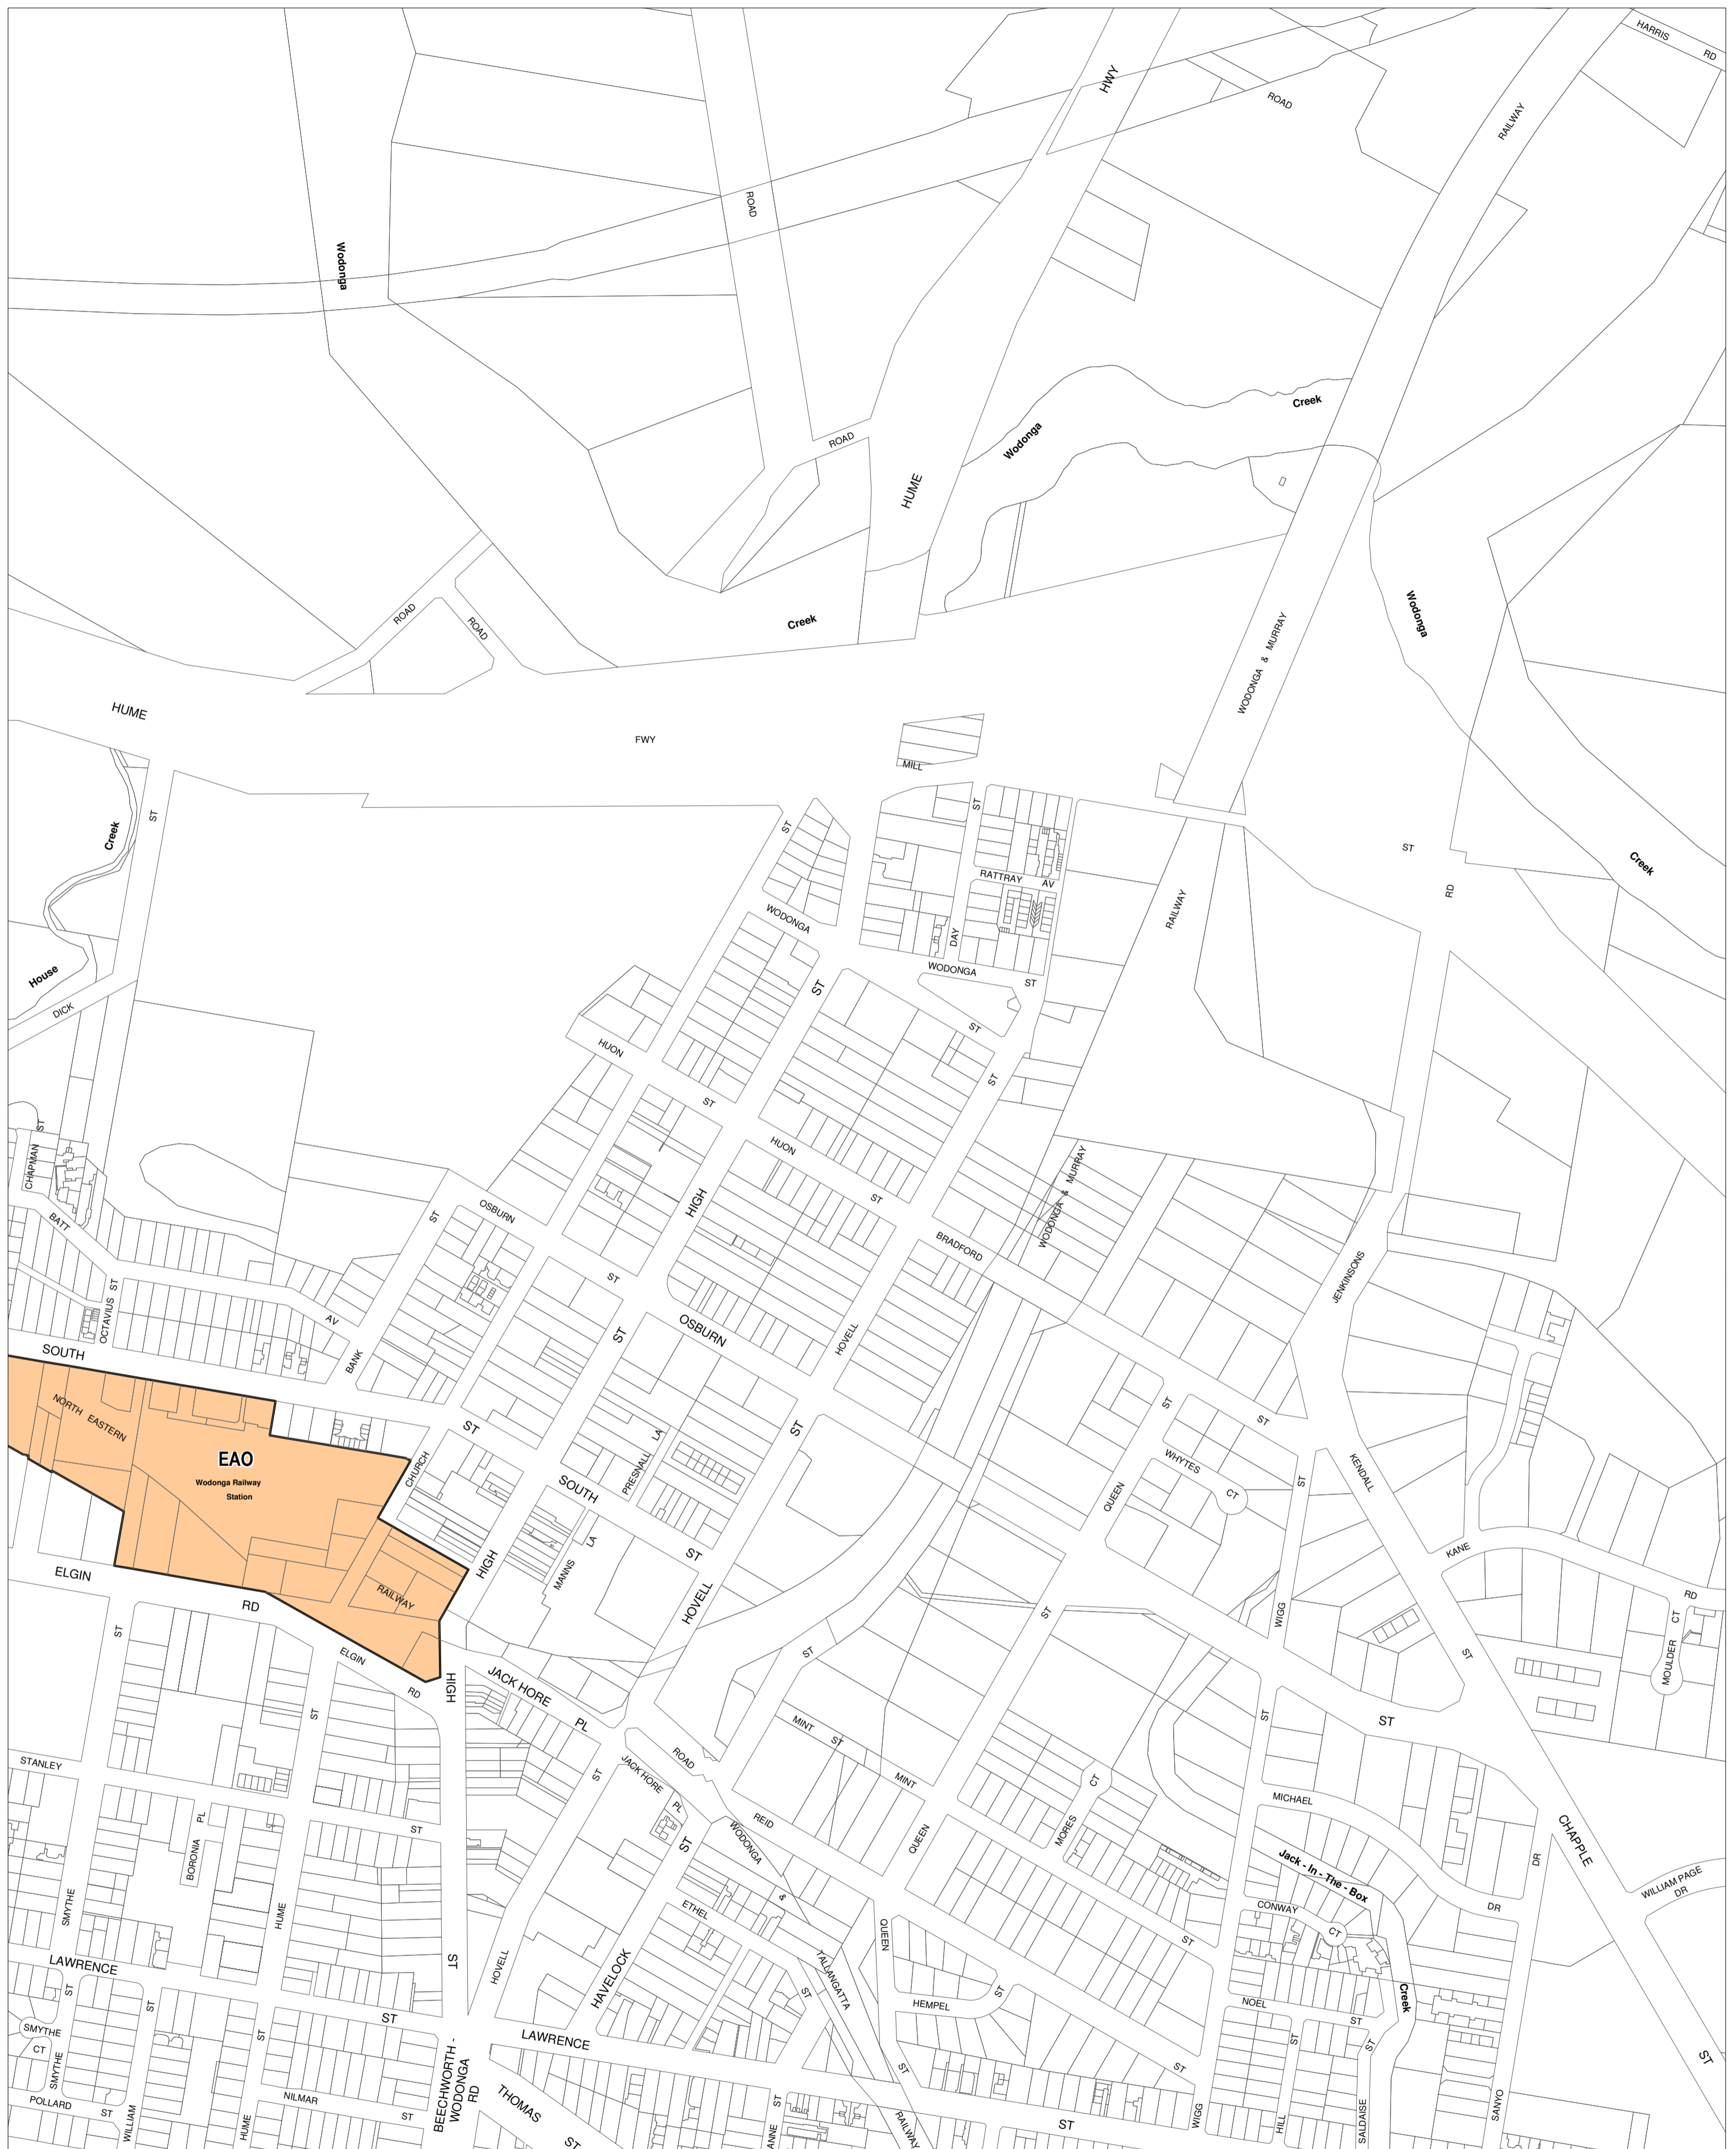

WODONGA PLANNING SCHEME - LOCAL PROVISION

Overlays

EAO Environmental Audit Overlay

100 0 100 200 300 400 500 m

AUSTRALIAN MAP GRID ZONE 55

INDEX TO ADJOINING METRIC SERIES MAP

Printed: 7/2/2012

AMENDMENT C92