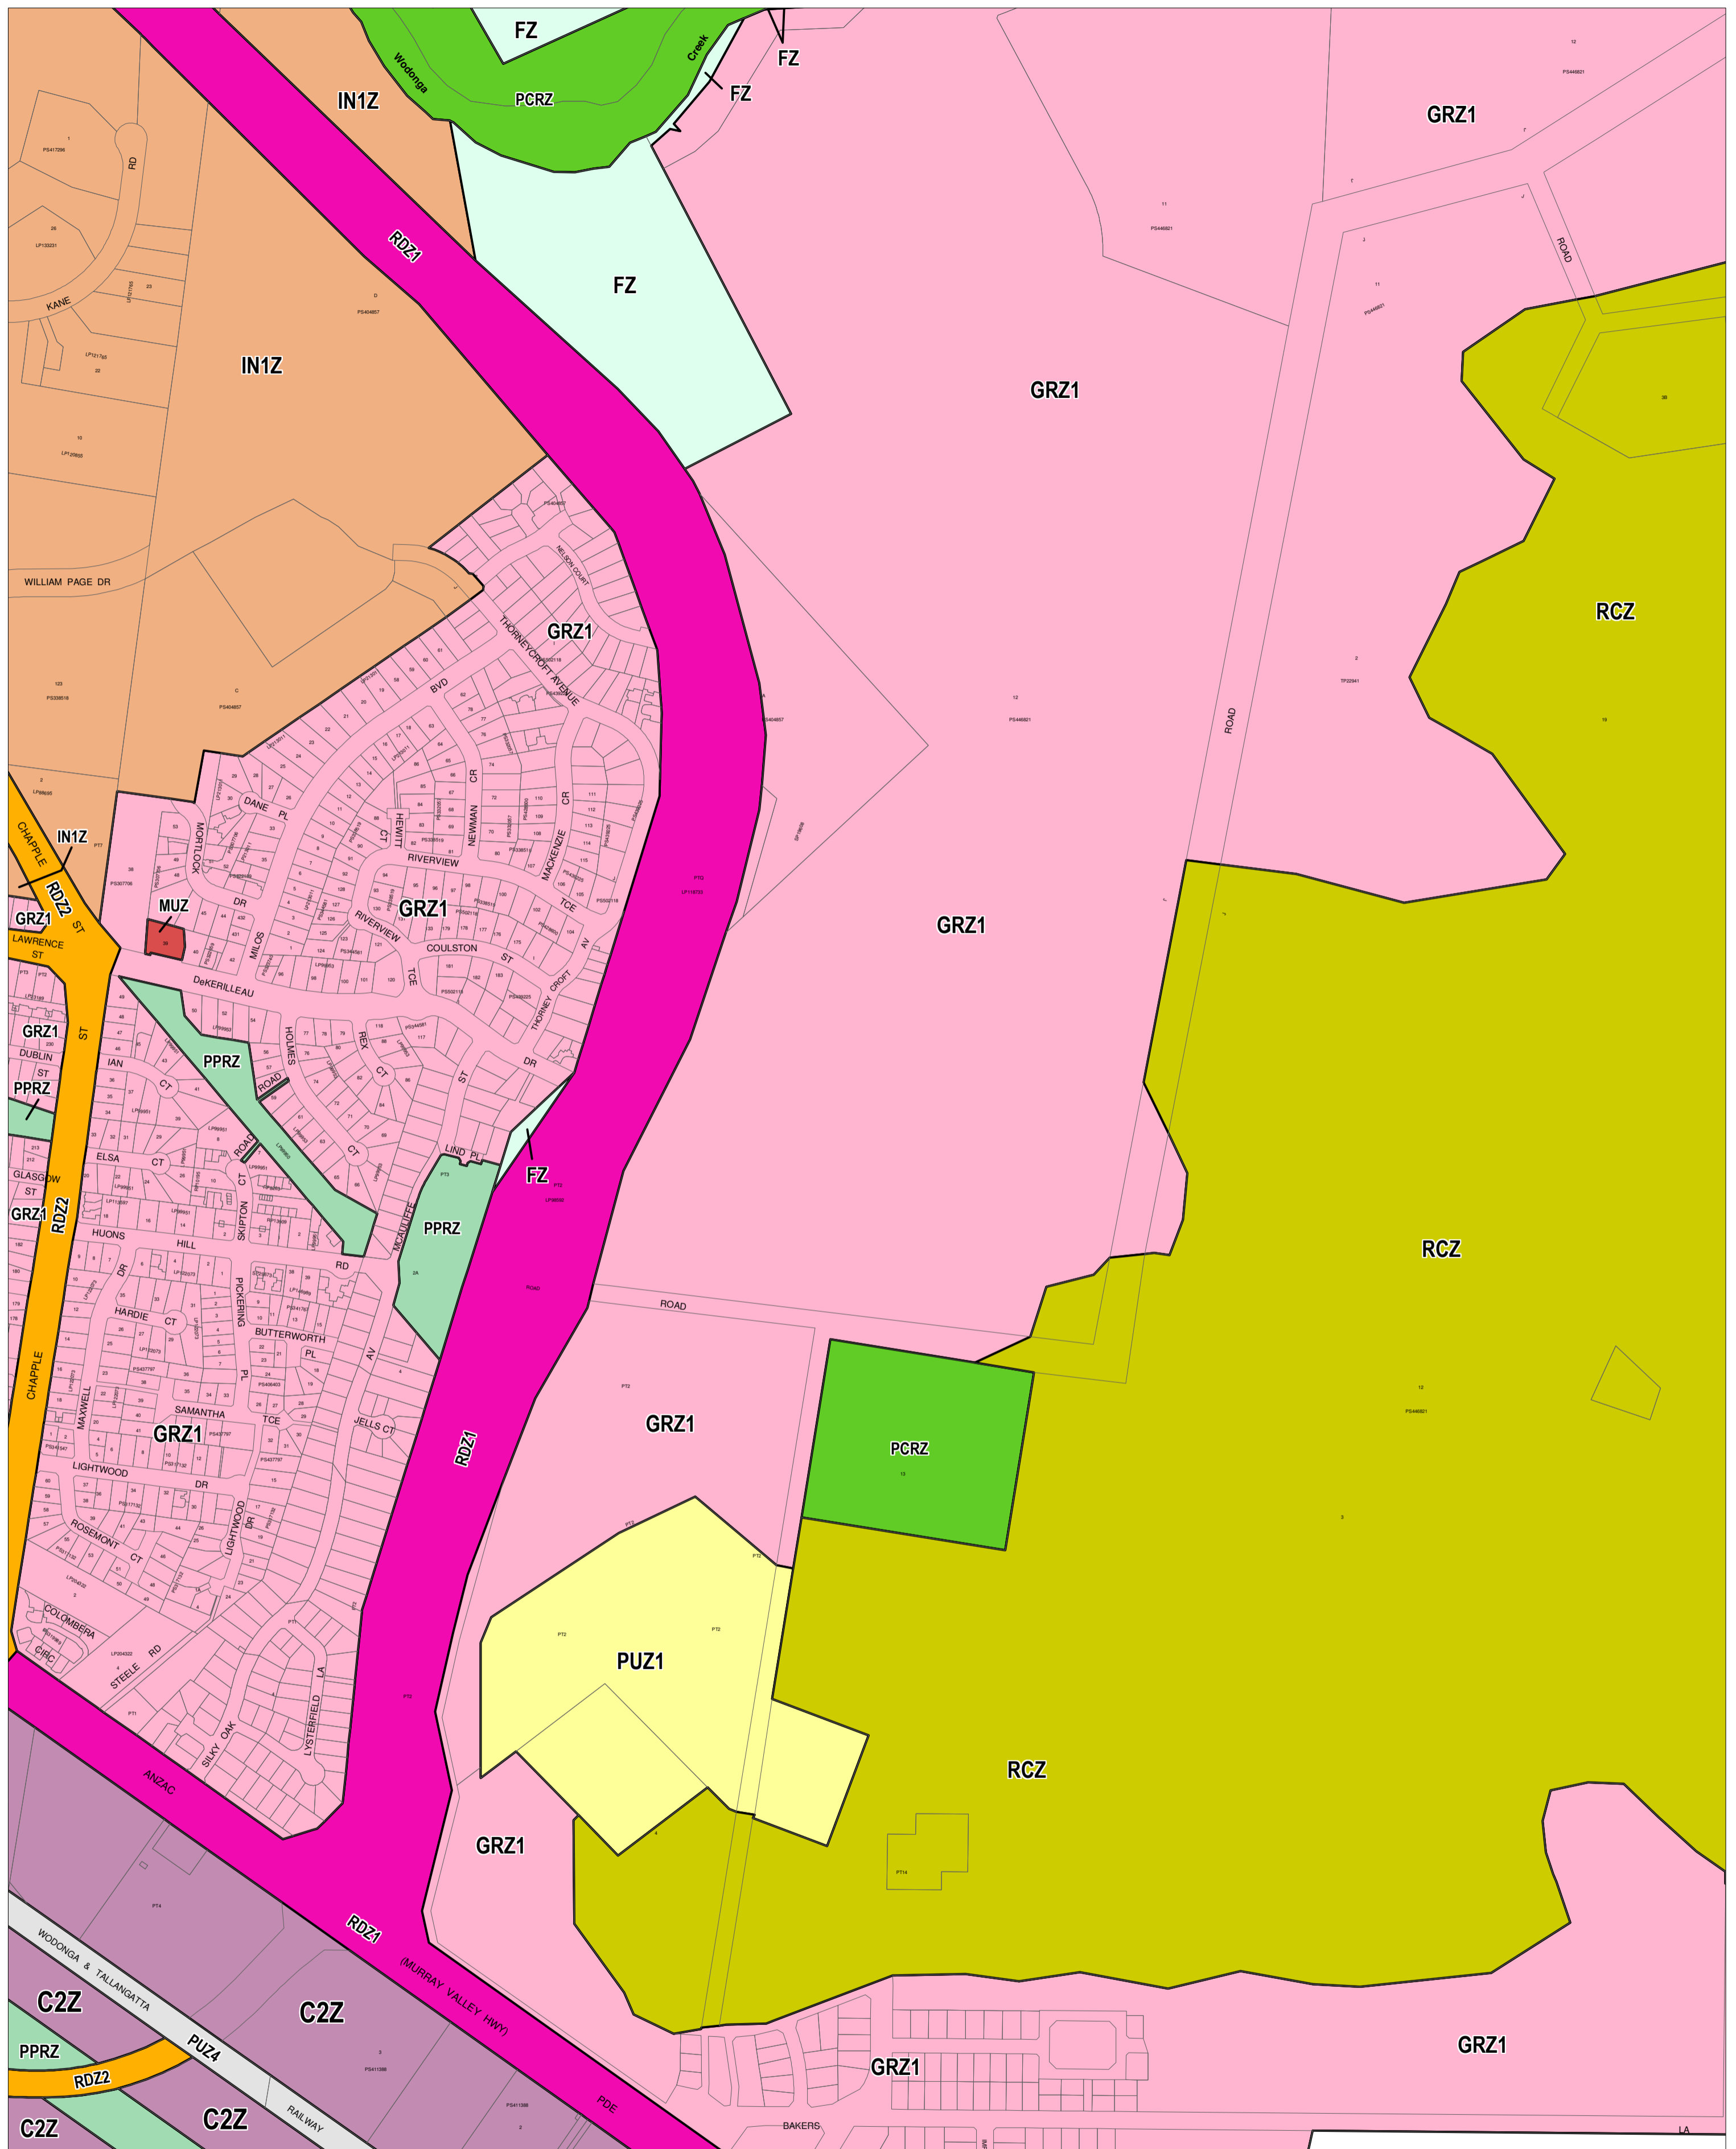

WODONGA PLANNING SCHEME - LOCAL PROVISION

Commercial C2Z Commercial 2 Zone	Road Zone - Category 2 RDZ2	Residential GRZ1 General Residential Zone - Schedule 1
Industrial IN1Z Industrial 1 Zone	Road Zone - Category 1 RDZ1	MUZ Mixed Use Zone
Public Land PCRZ Public Conservation And Resource Zone	Rural FZ Farming Zone	RCZ Rural Conservation Zone
PPRZ Public Park And Recreation Zone	Commonwealth Land CA Commonwealth Land Not Controlled By Planning Scheme	
PUZ1 Public Use Zone - Service And Utility		
PUZ4 Public Use Zone - Transport		
Road Zone - Category 1 RDZ1		

100 0 100 200 300 400 500 m

AUSTRALIAN MAP GRID ZONE 55

INDEX TO ADJOINING METRIC SERIES MAP

Printed: 13/8/2015

AMENDMENT C118