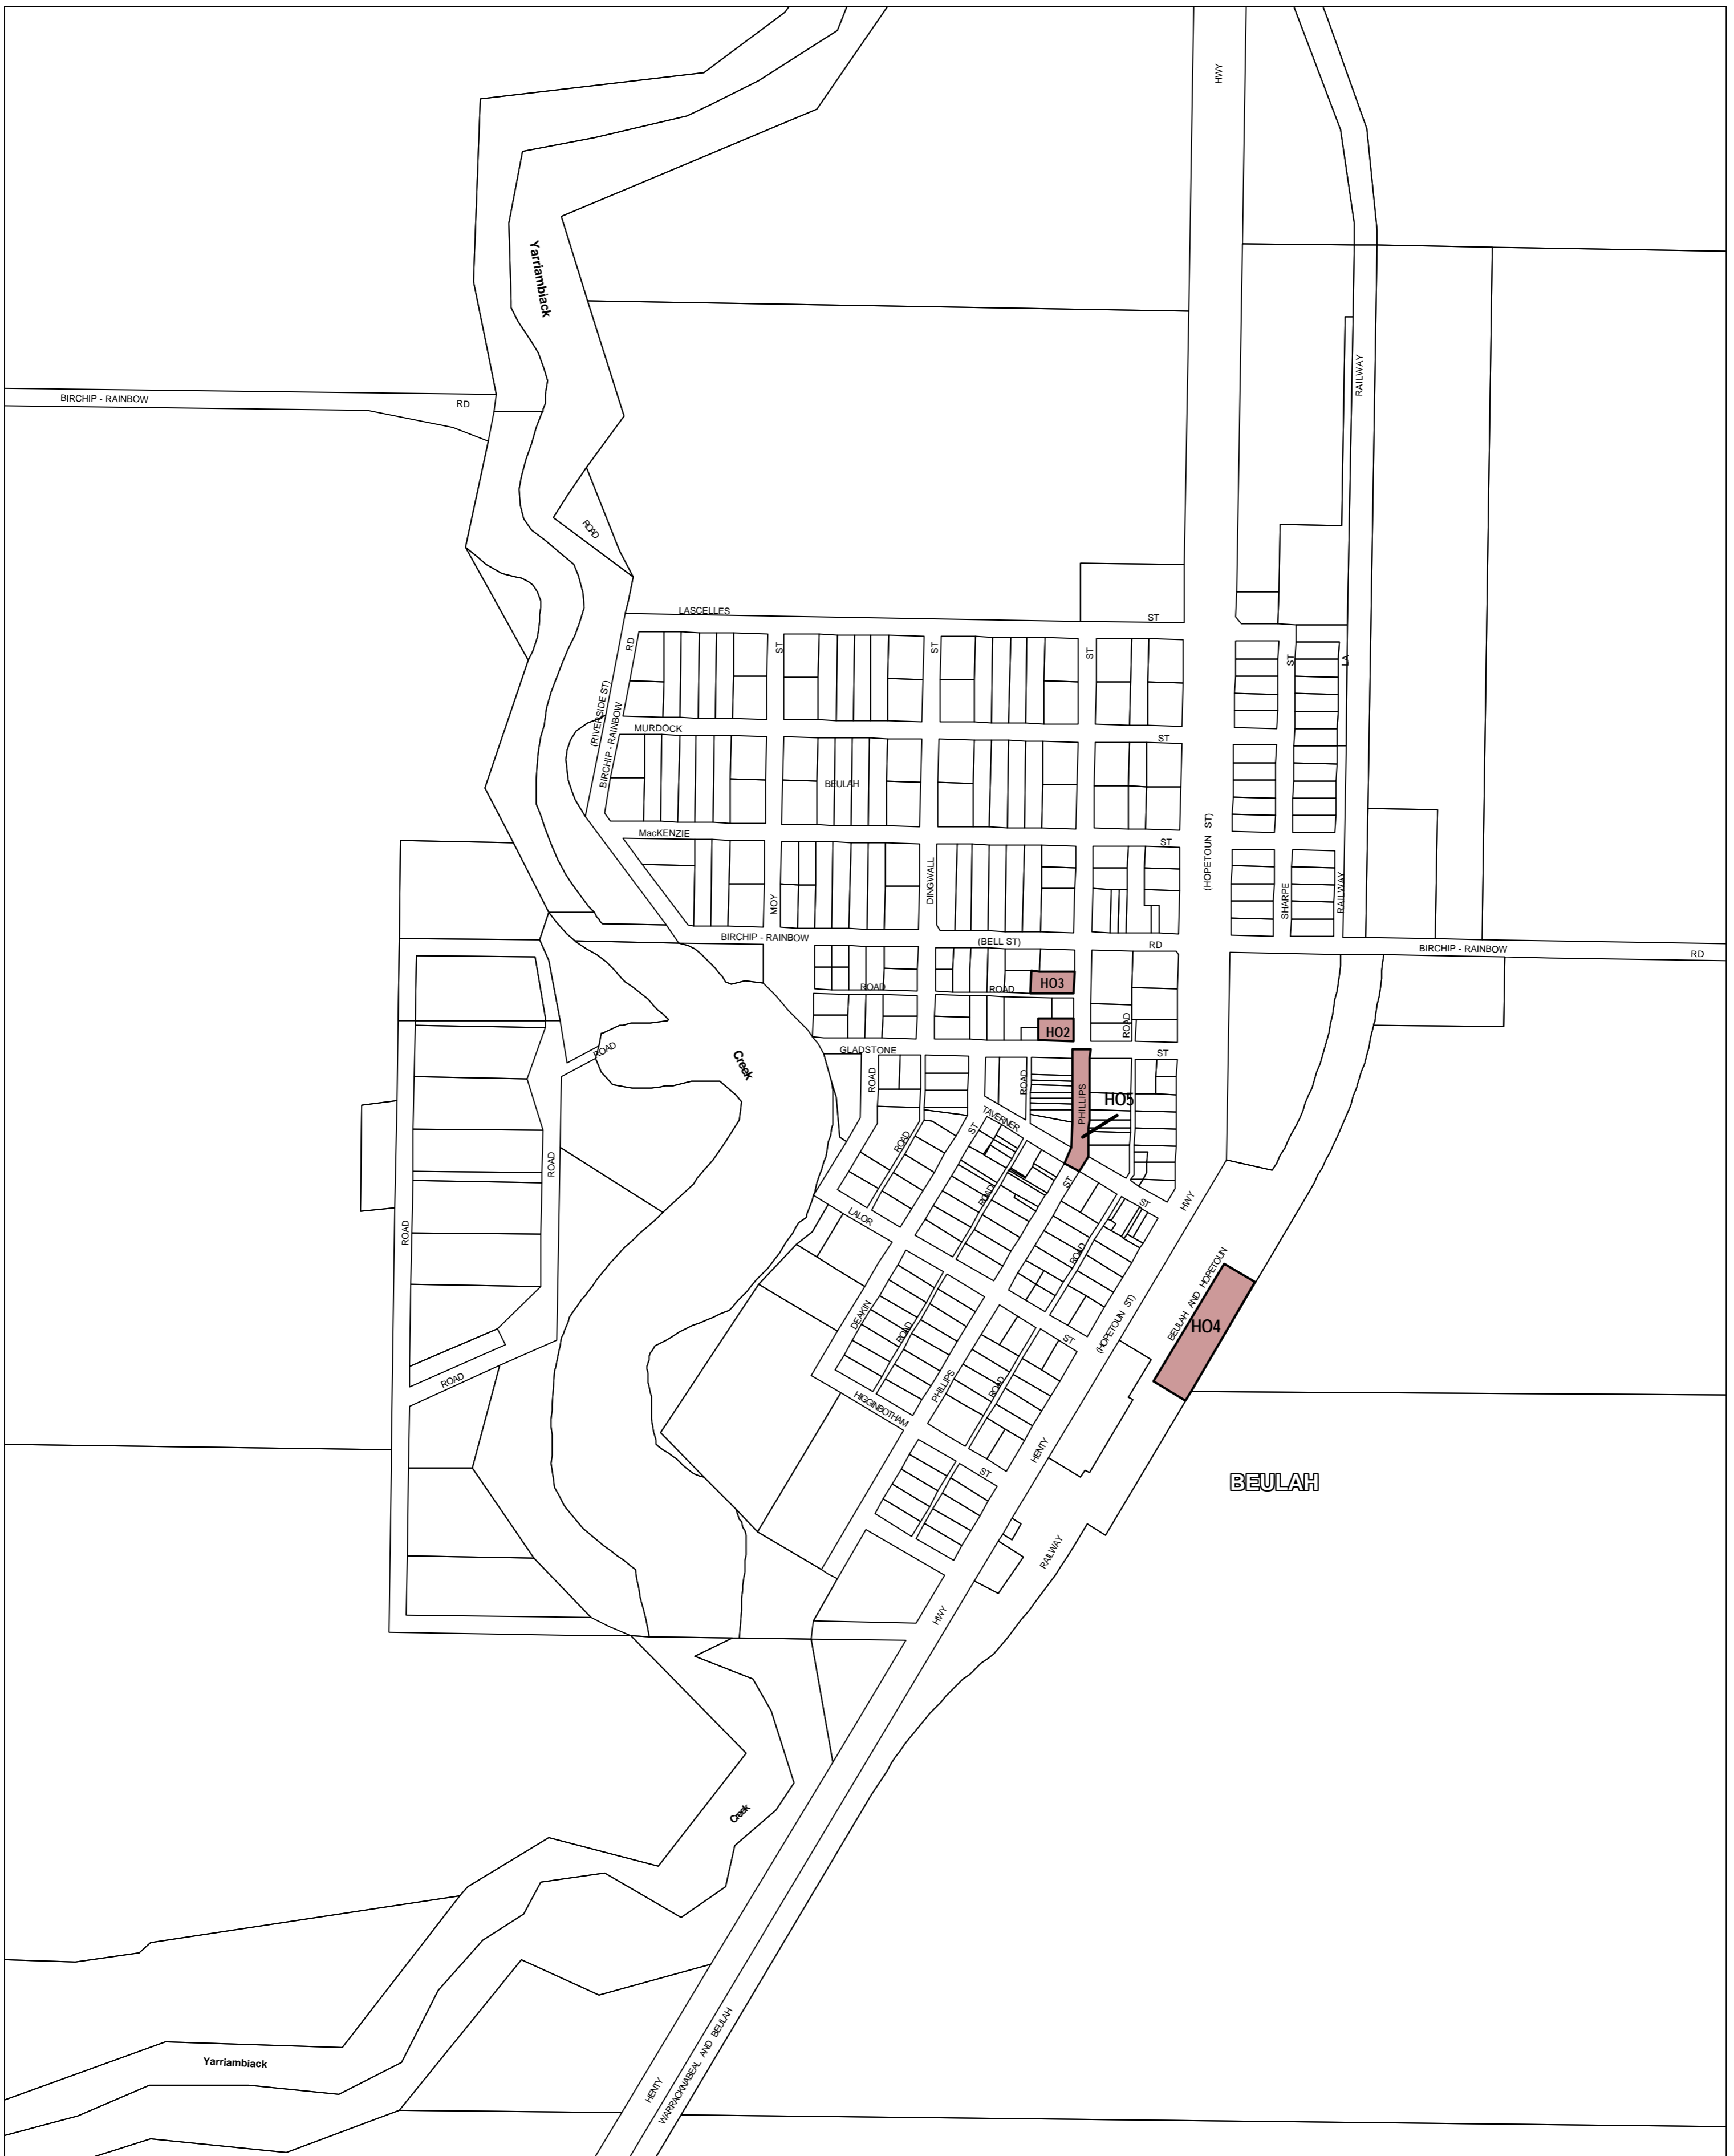

YARRIAMBIACK PLANNING SCHEME - LOCAL PROVISION

Overlays

HO Heritage Overlay

AUSTRALIAN MAP GRID ZONE 54

Printed: 13/6/2007

INDEX TO ADJOINING METRIC SERIES MAP

27	28	29	30
31	32	33	34
35	36	37	38
39	40	41	42
43	44	45	46
47	48	49	50
51	52	53	54