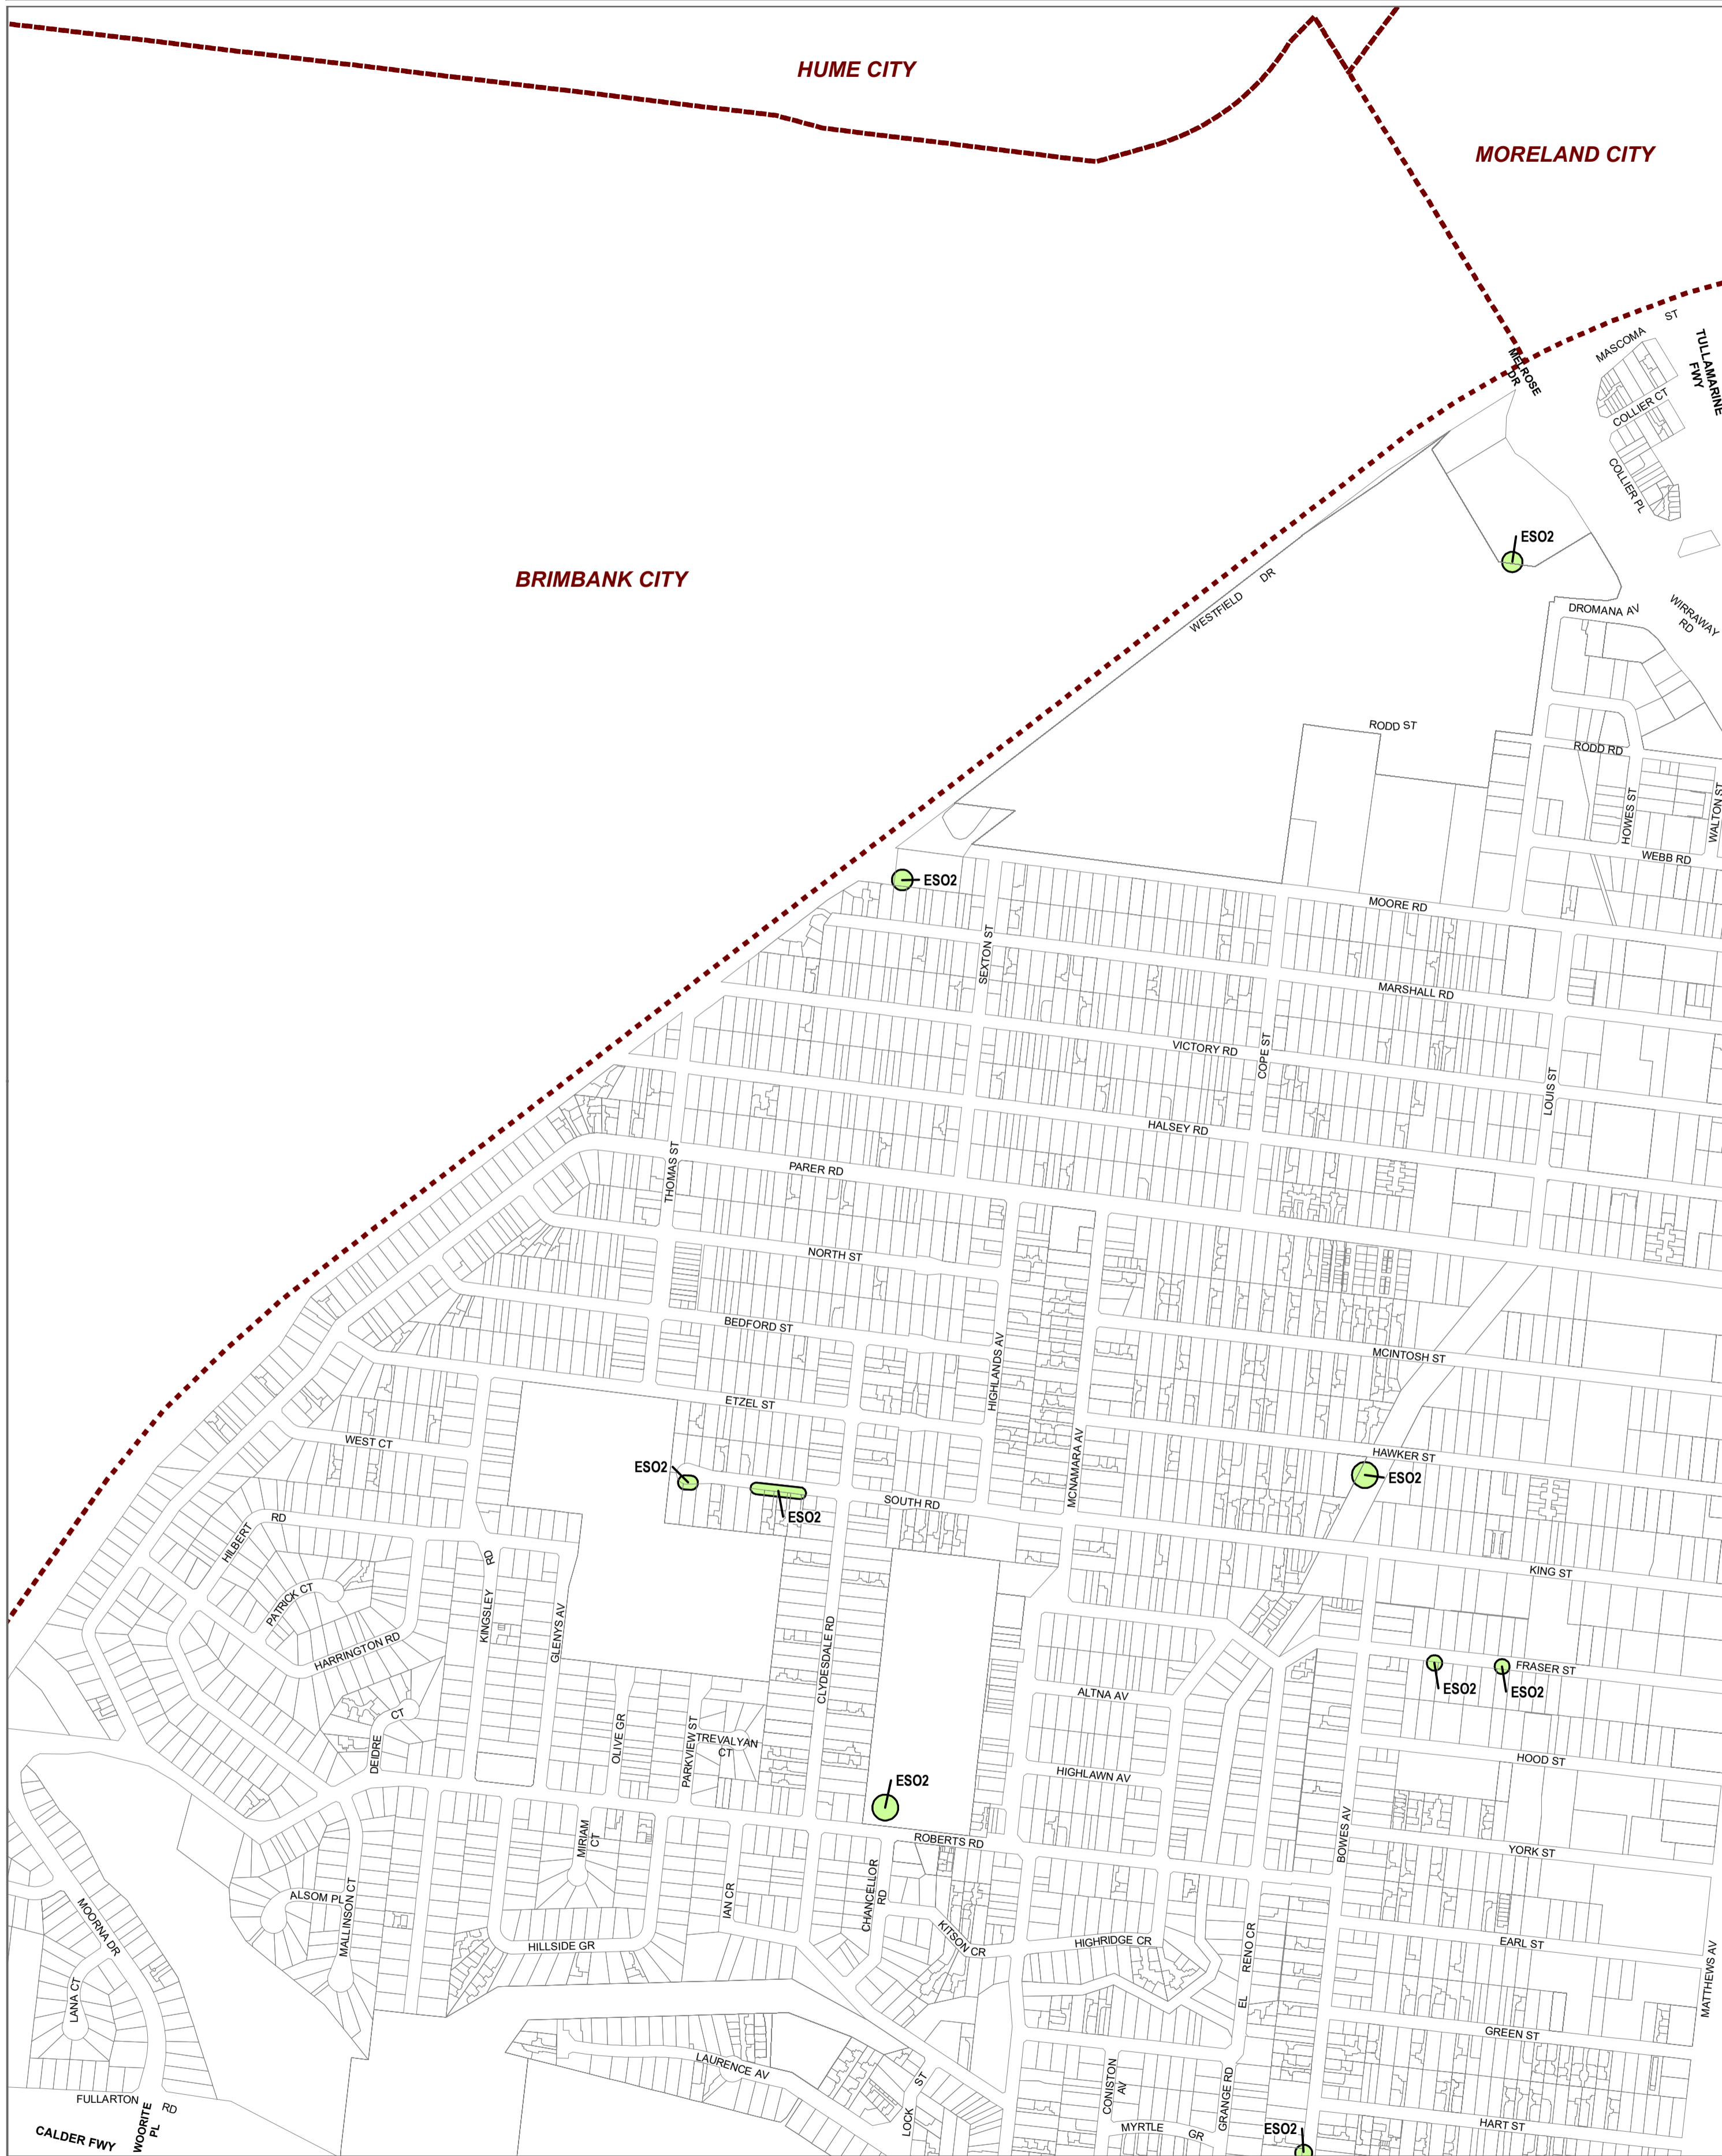

# MOONEE VALLEY PLANNING SCHEME - LOCAL PROVISION

**LEGEND**  
 ESO2 - Environmental Significance Overlay - Schedule 2

Municipal Boundary

**Disclaimer**  
 This publication may be of assistance to you but the State of Victoria and its employees do not guarantee that the publication is without flaw of any kind or is wholly appropriate for your particular purposes and therefore disclaims all liability for any error, loss or other consequence which may arise from you relying on any information in this publication.

© The State of Victoria Department of Environment, Land, Water and Planning 2018

Australian Map Grid Zone 55

Planning Group  
**AMENDMENT C179moon**  
 Printed: 7/06/2019

Environment,  
 Land, Water  
 and Planning

INDEX TO ADJOINING SCHEME MAPS