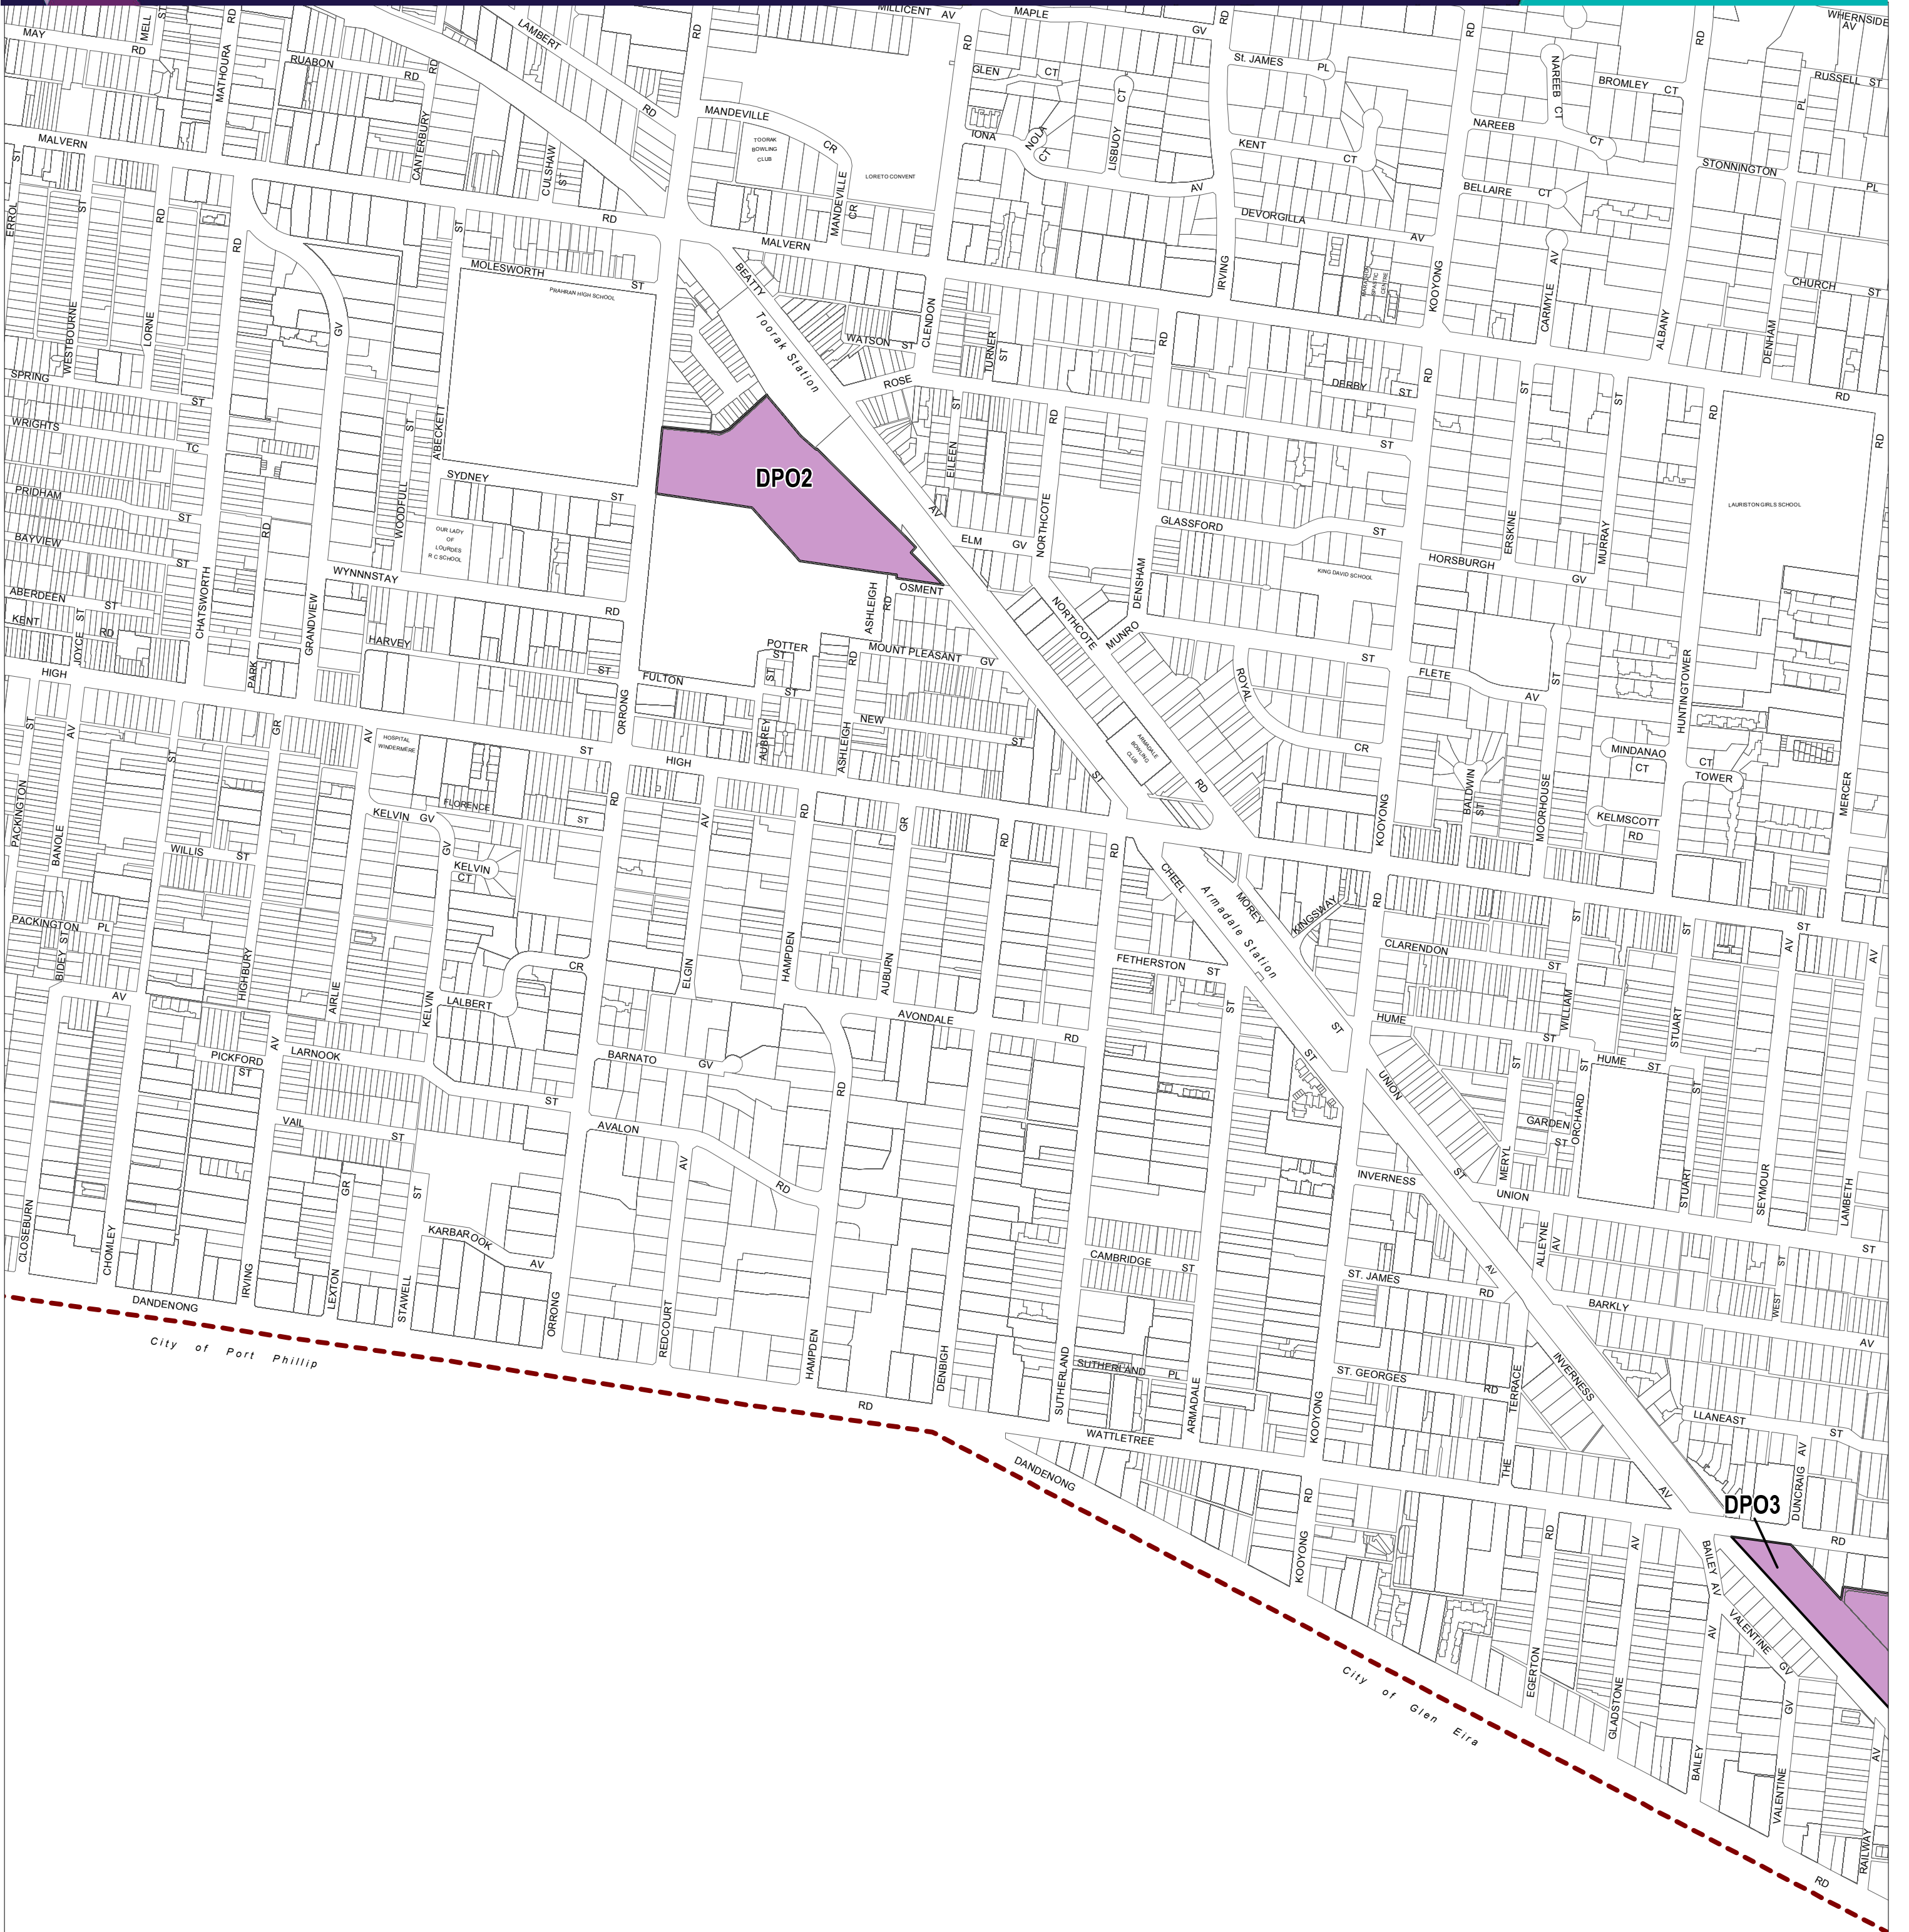

STONNINGTON PLANNING SCHEME - LOCAL PROVISION

1. **Overlays**
2. DPO2 Development Plan Overlay - Schedule 2
   - DPO3 Development Plan Overlay - Schedule 3

Municipal Boundary (if shown)

AUSTRALIAN MAP GRID ZONE 55

PREPARED BY: Planning Mapping Services

Printed: 25/9/2018

AMENDMENT C223

Environment, Land, Water and Planning

INDEX TO ADJOINING SCHEME MAPS