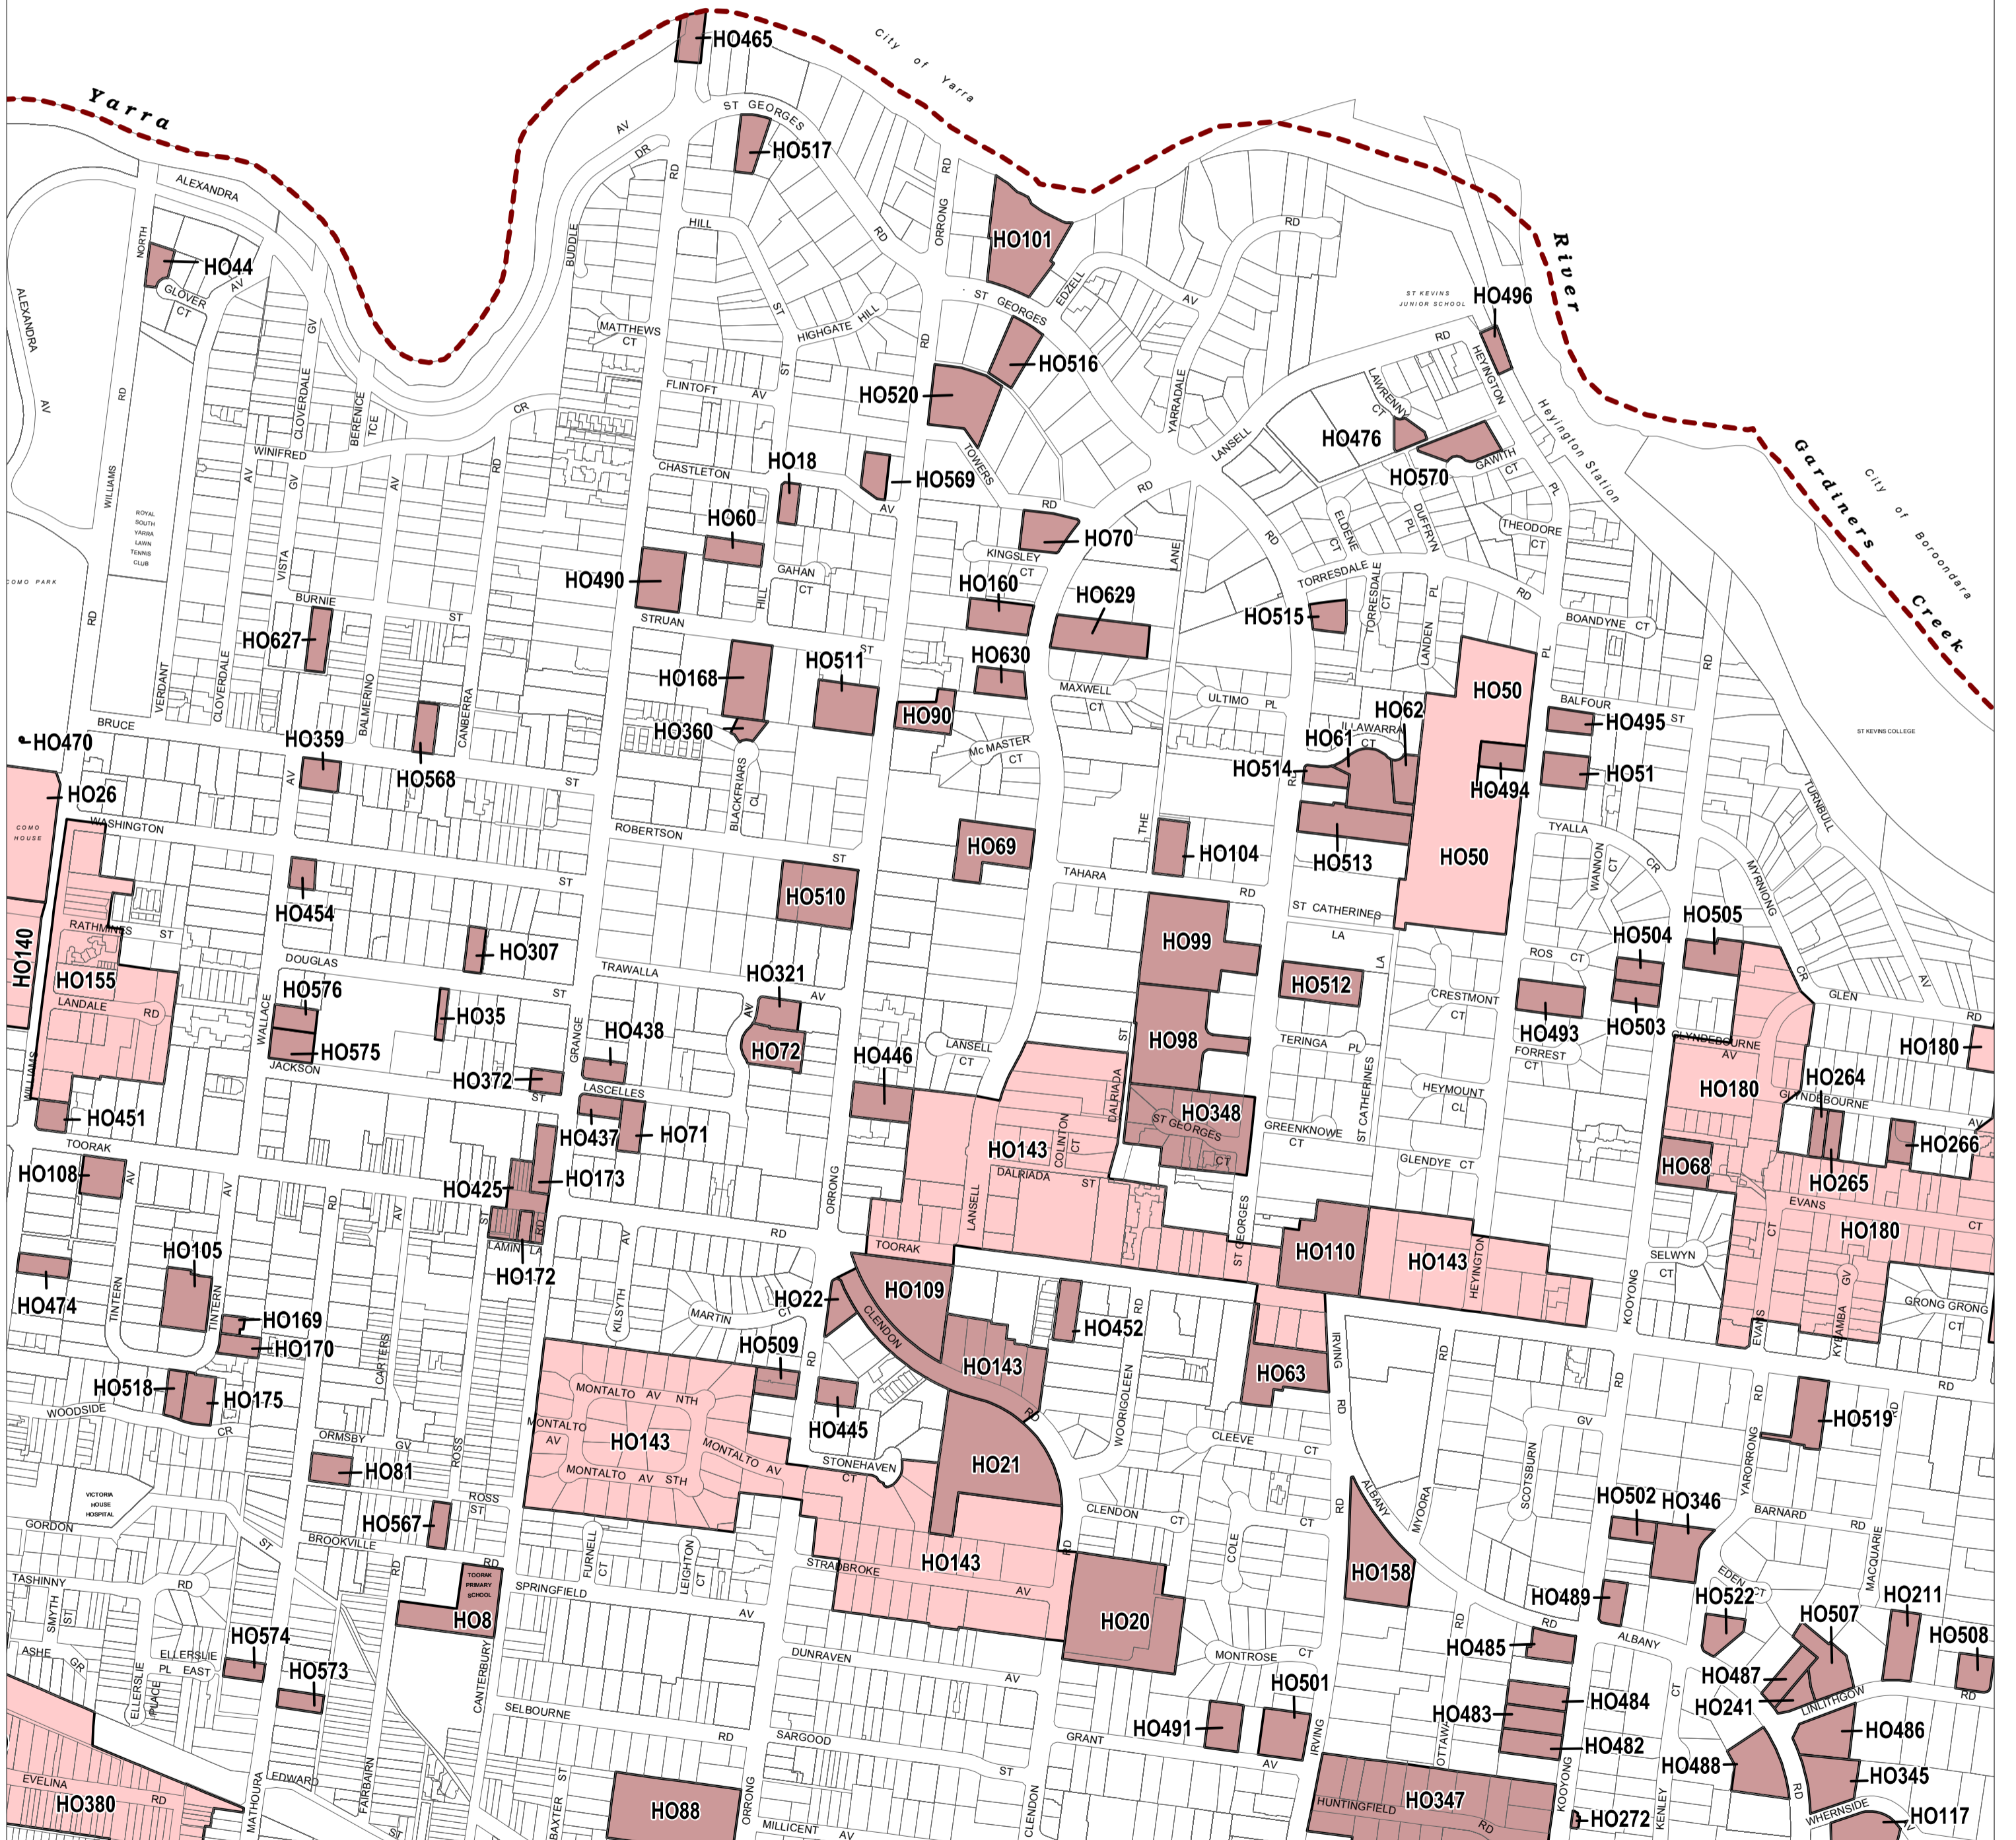

STONNINGTON PLANNING SCHEME - LOCAL PROVISION

Overlays
HO Heritage Overlay

Municipal Boundary (If shown)

AUSTRALIAN MAP GRID ZONE 55
PREPARED BY: Planning Mapping Services

Printed: 26/9/2018
AMENDMENT C270

VICTORIA State Government
Environment, Land, Water and Planning

INDEX TO ADJOINING SCHEME MAPS