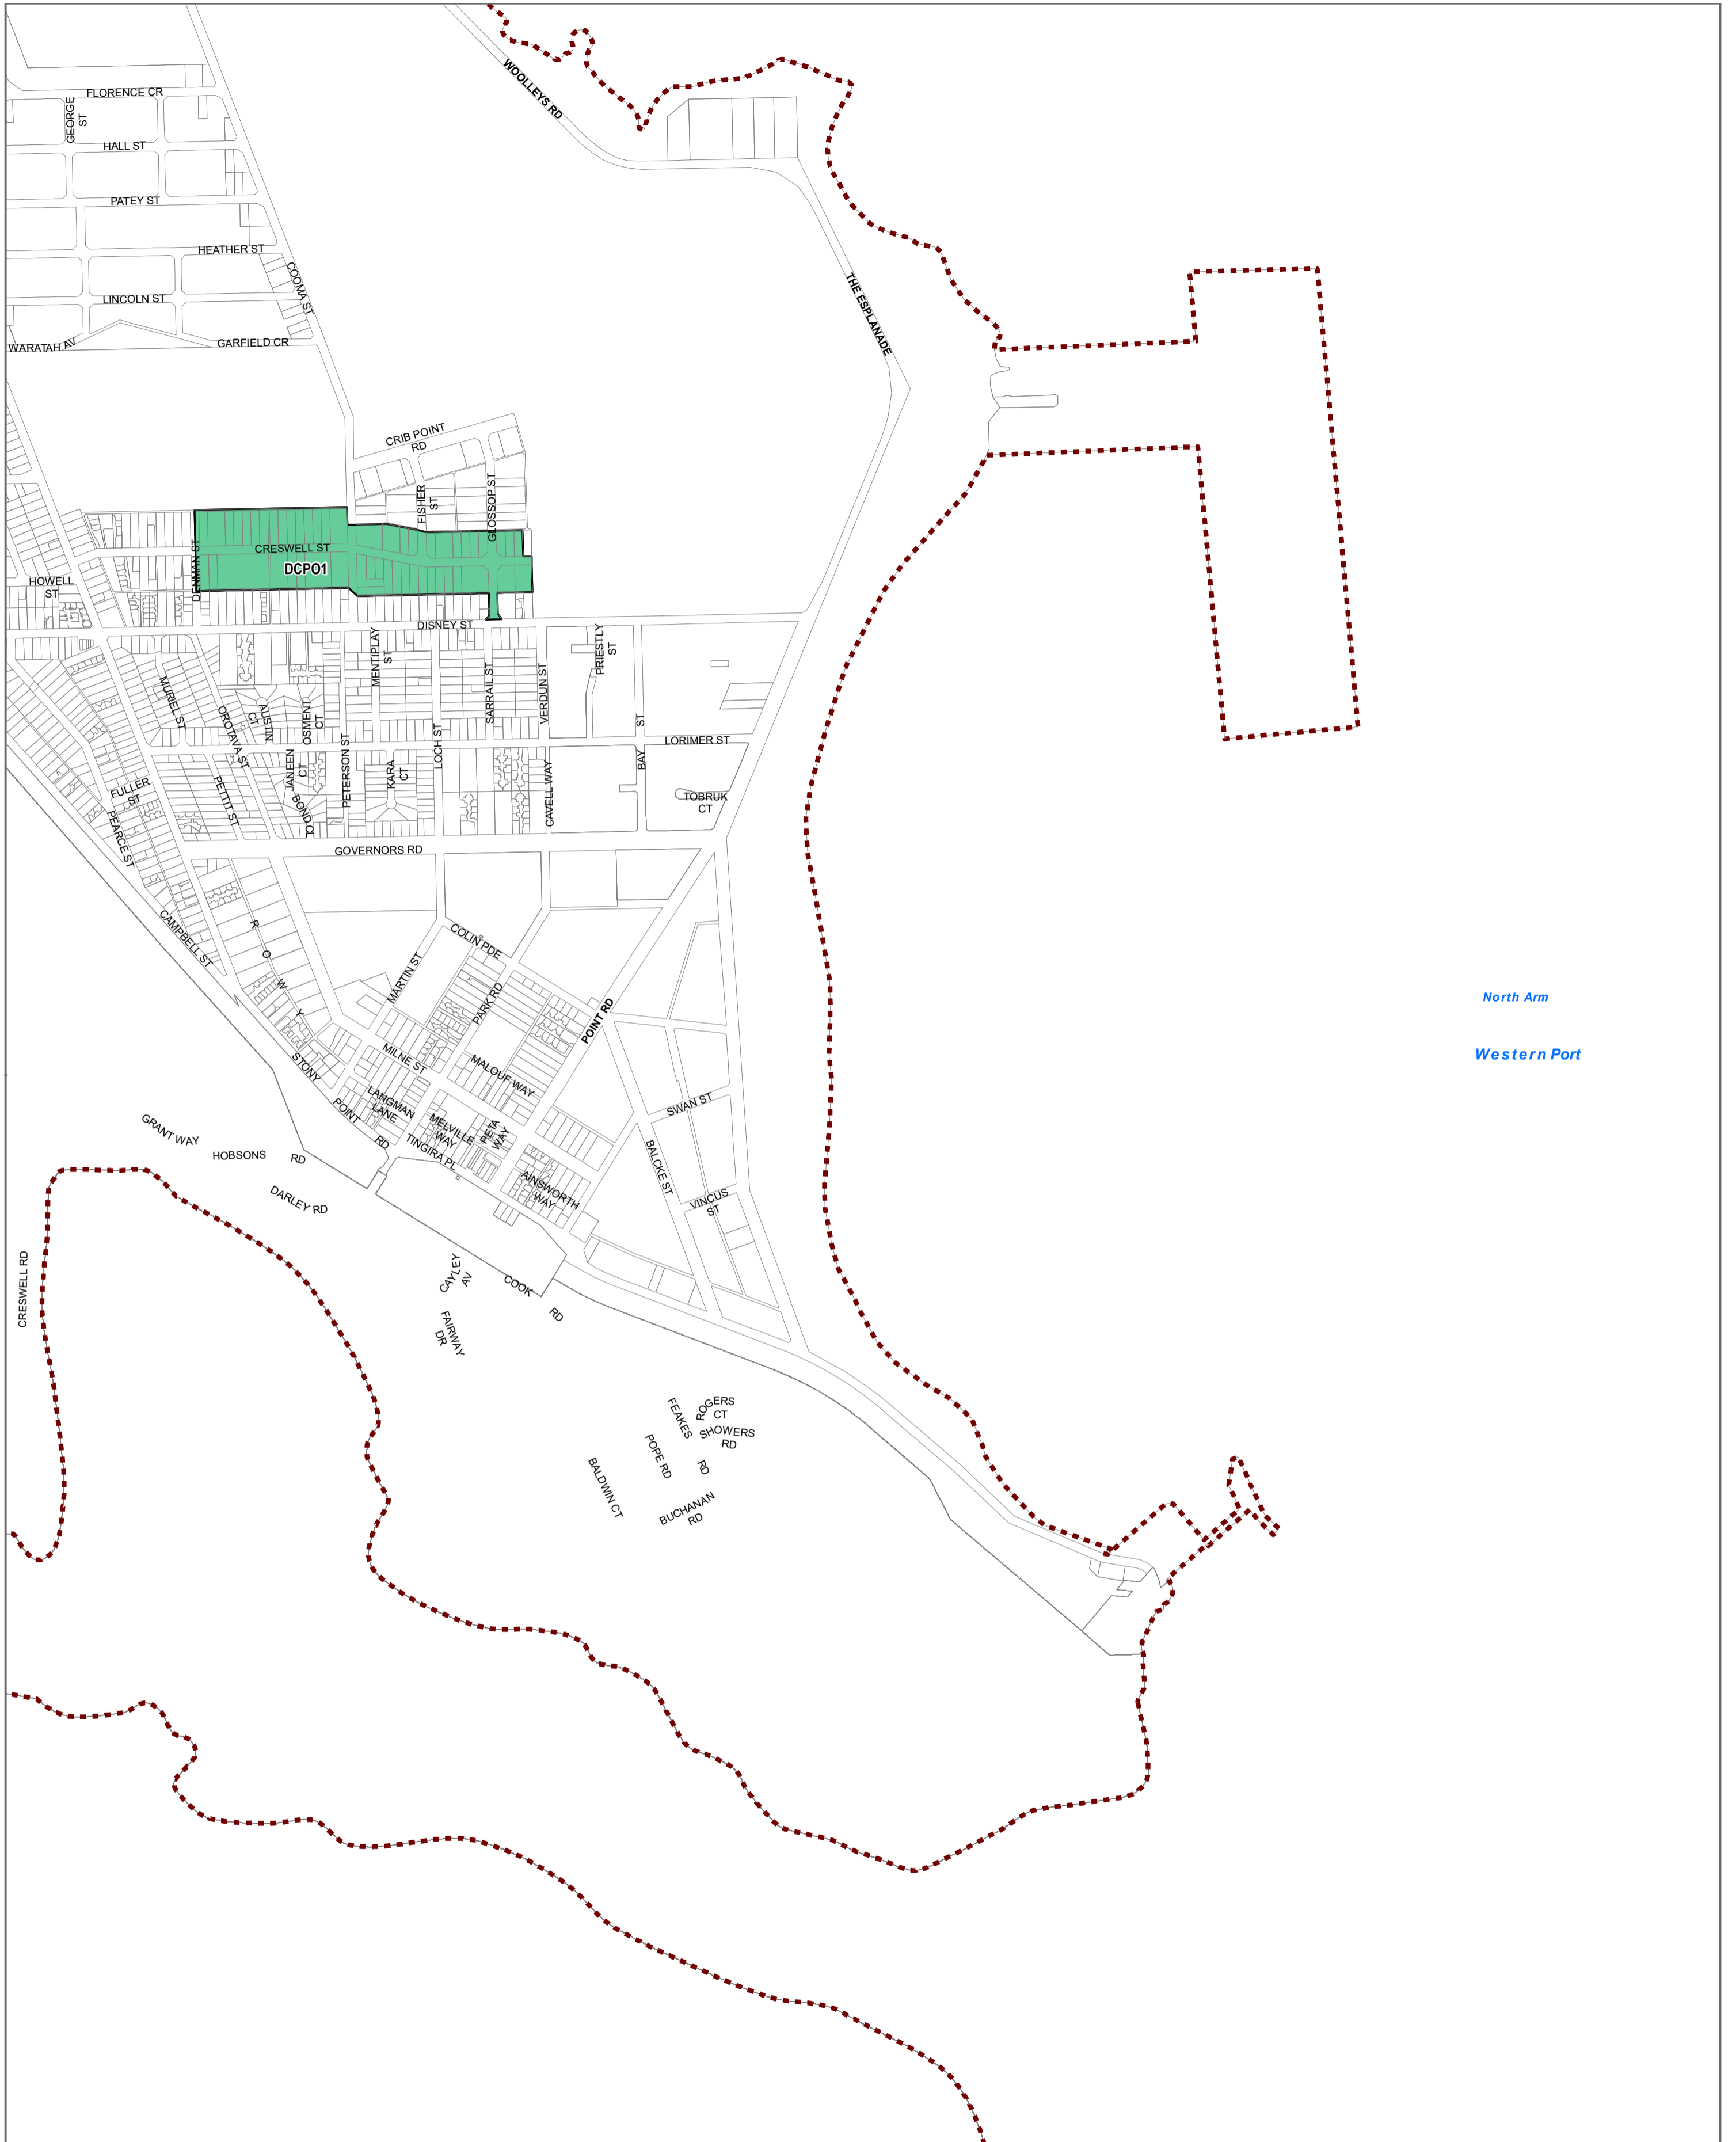

MORNINGTON PENINSULA PLANNING SCHEME - LOCAL PROVISION

LEGEND
 DCPO1 - Development Contributions Plan Overlay - Schedule 1

Municipal Boundary
 Land Outside Urban Growth Boundary

Disclaimer
 This publication may be of assistance to you but the State of Victoria and its employees do not guarantee that the publication is without flaw of any kind or is wholly appropriate for your particular purposes and therefore disclaims all liability for any error, loss or other consequence which may arise from you relying on any information in this publication.

© The State of Victoria Department of Environment, Land, Water and Planning 2018

Australian Map Grid Zone 55

NORTH
 Planning Group
AMENDMENT C210morn
 Printed: 3/06/2019

INDEX TO ADJOINING SCHEME MAPS