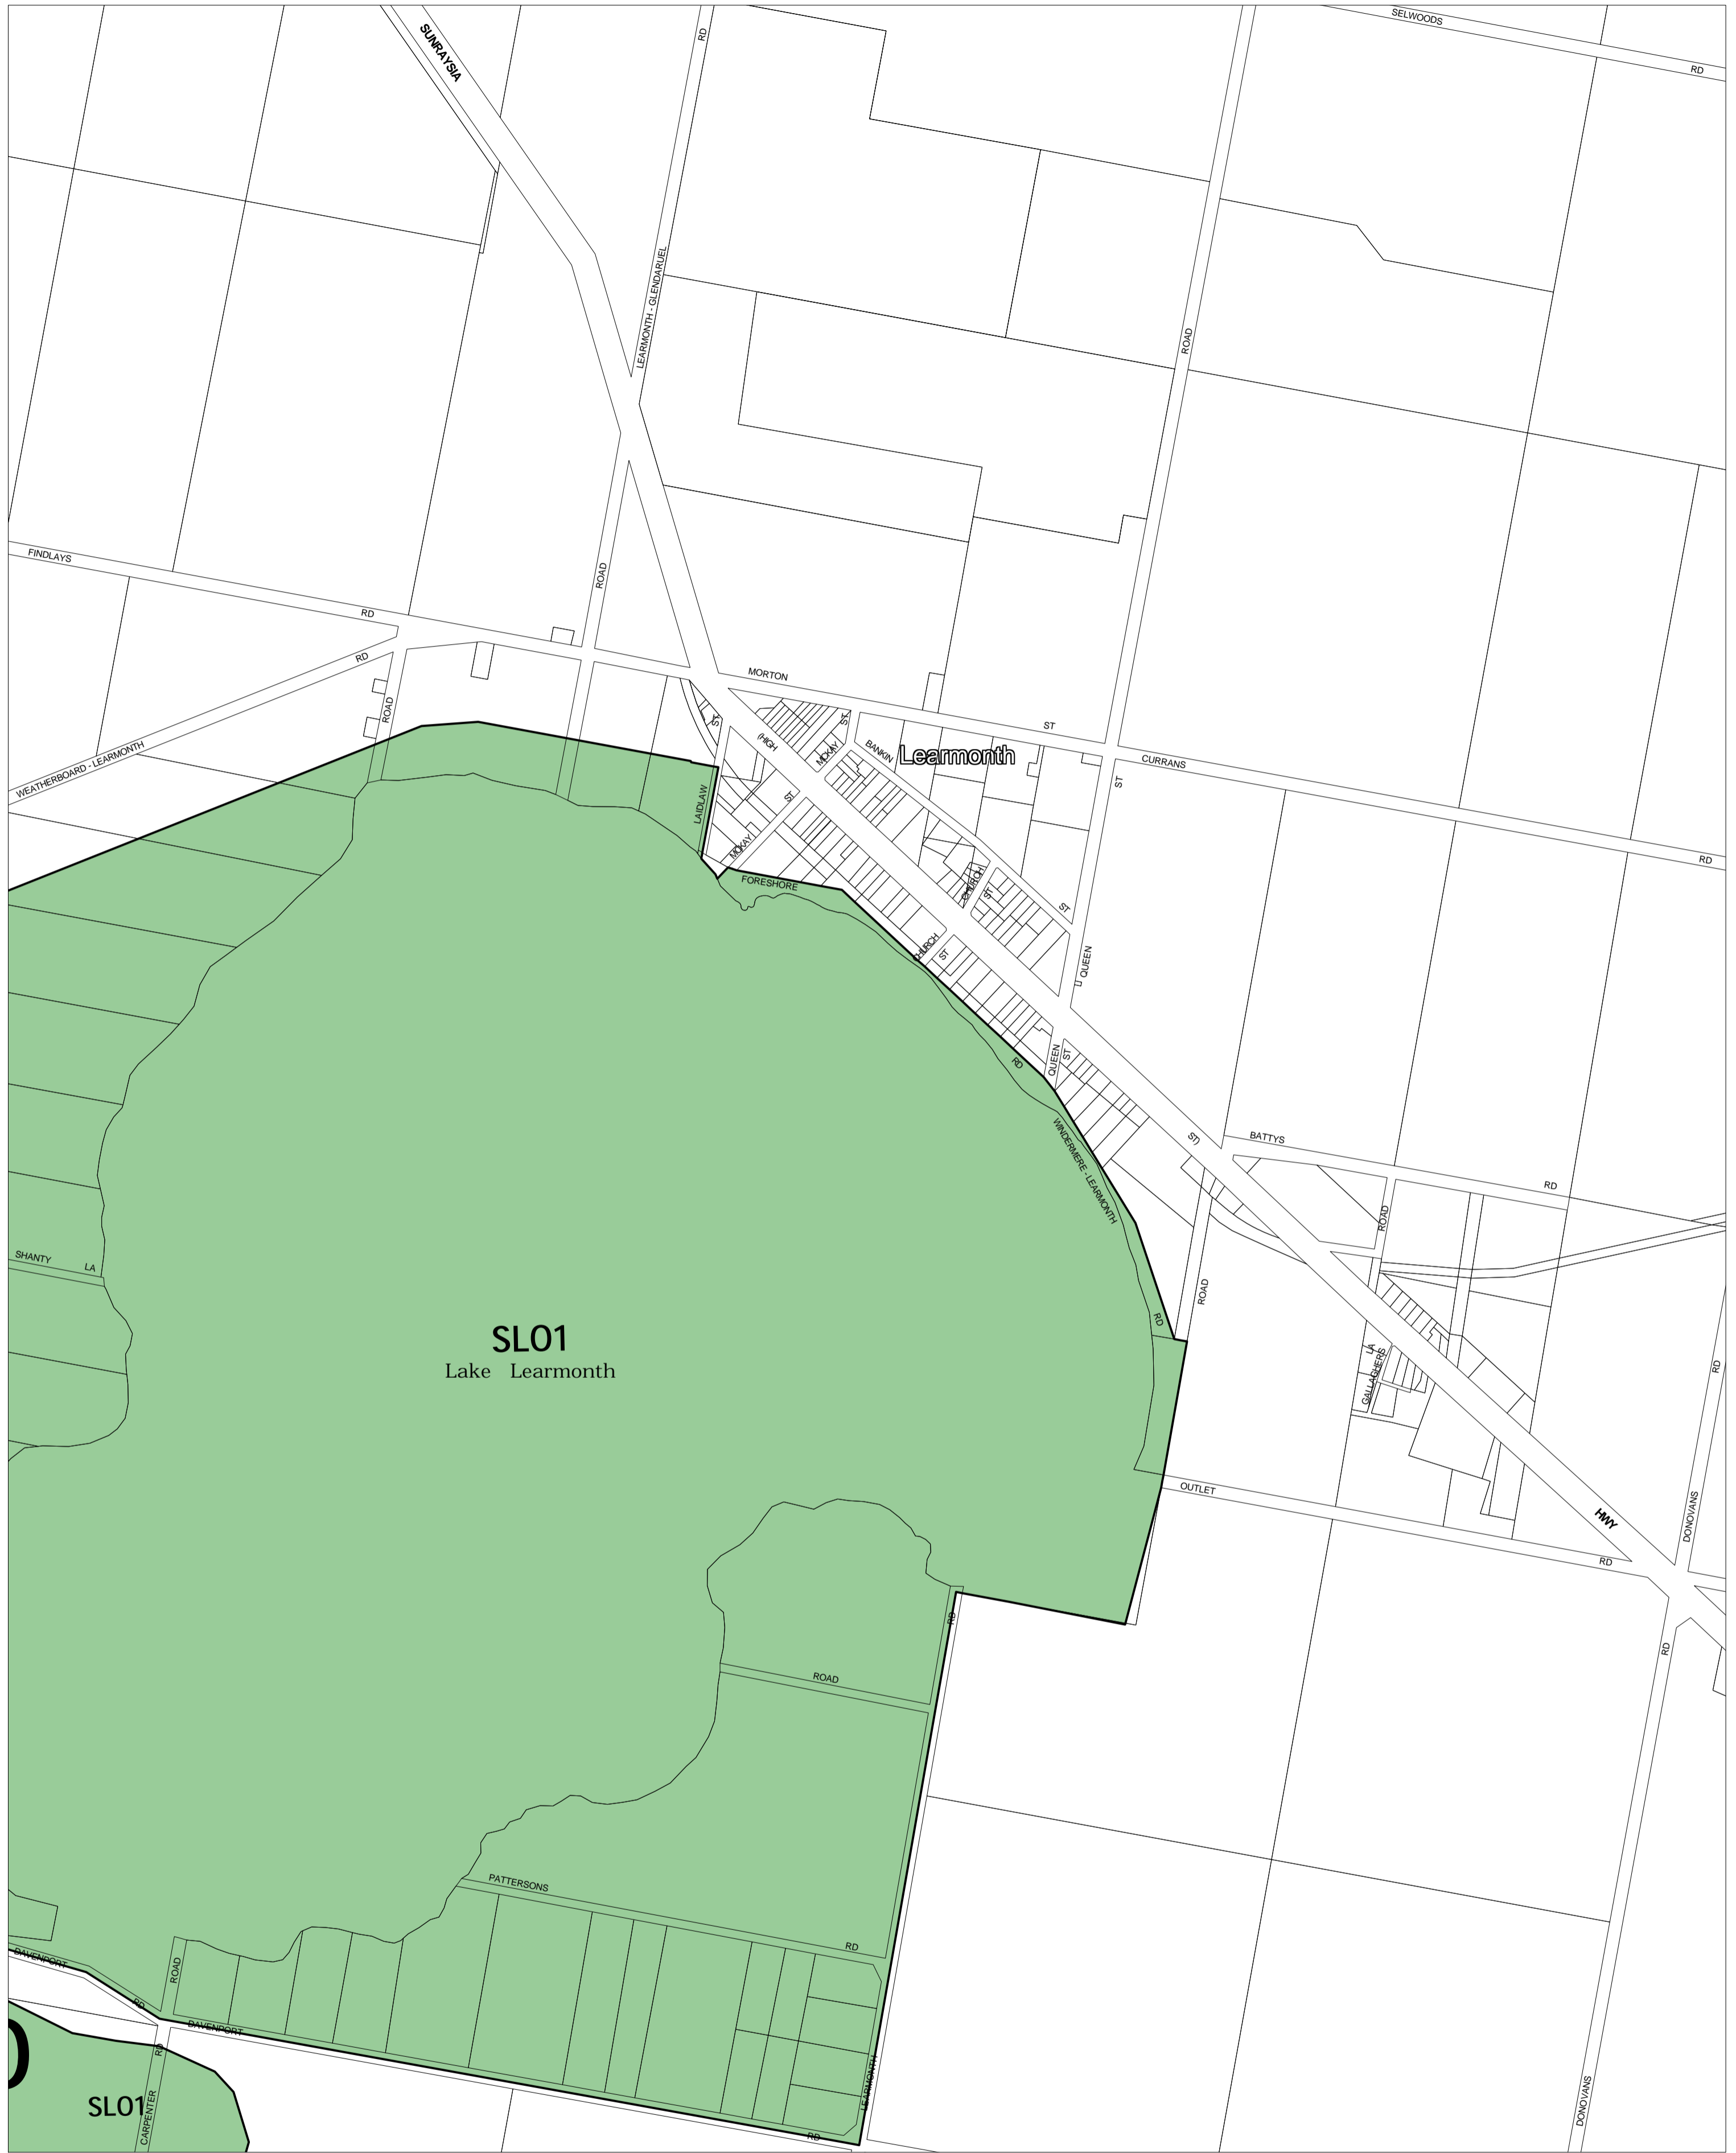

BALLARAT PLANNING SCHEME - LOCAL PROVISION

Overlays

SLO Significant Landscape Overlay

AUSTRALIAN MAP GRID ZONE 54

Printed: 28/6/2007