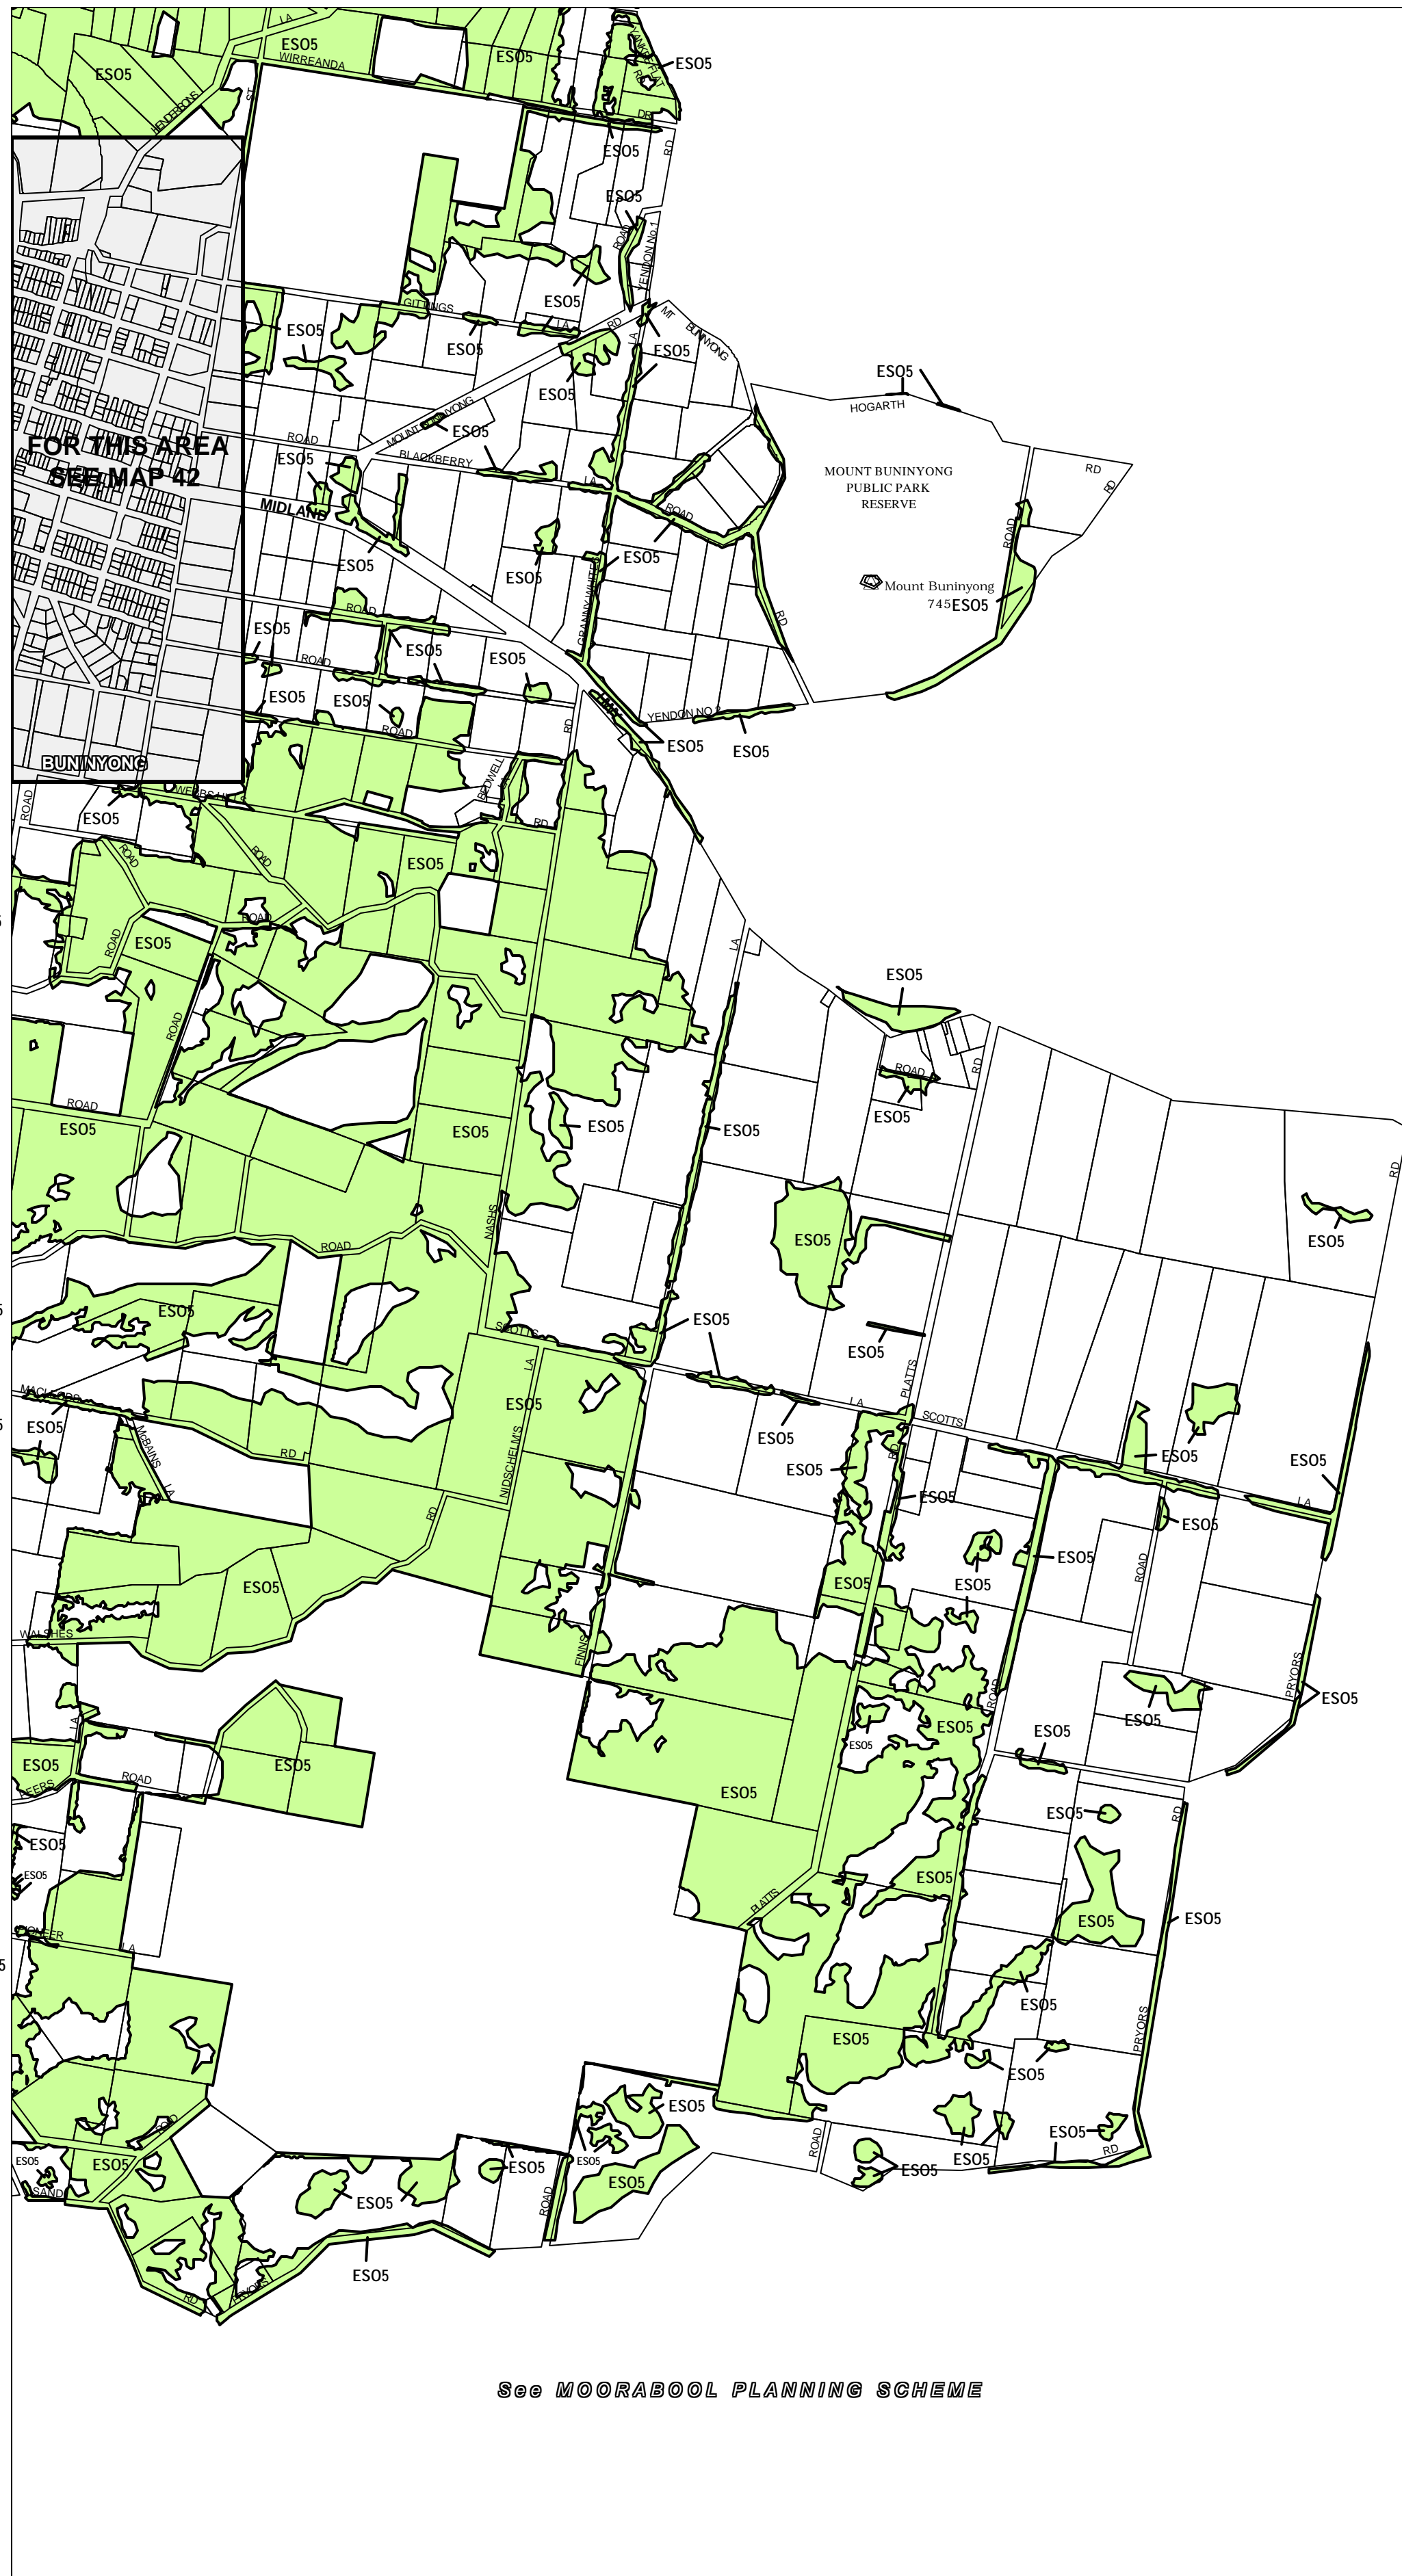

BALLARAT PLANNING SCHEME - LOCAL PROVISION

See
MOORABOOL
PLANNING
SCHEME

See MOORABOOL PLANNING SCHEME

Overlays

- ES05 Environmental Significance Overlay - Schedule 5

AUSTRALIAN MAP GRID ZONE 54

Printed: 28/10/2009

AMENDMENT C95