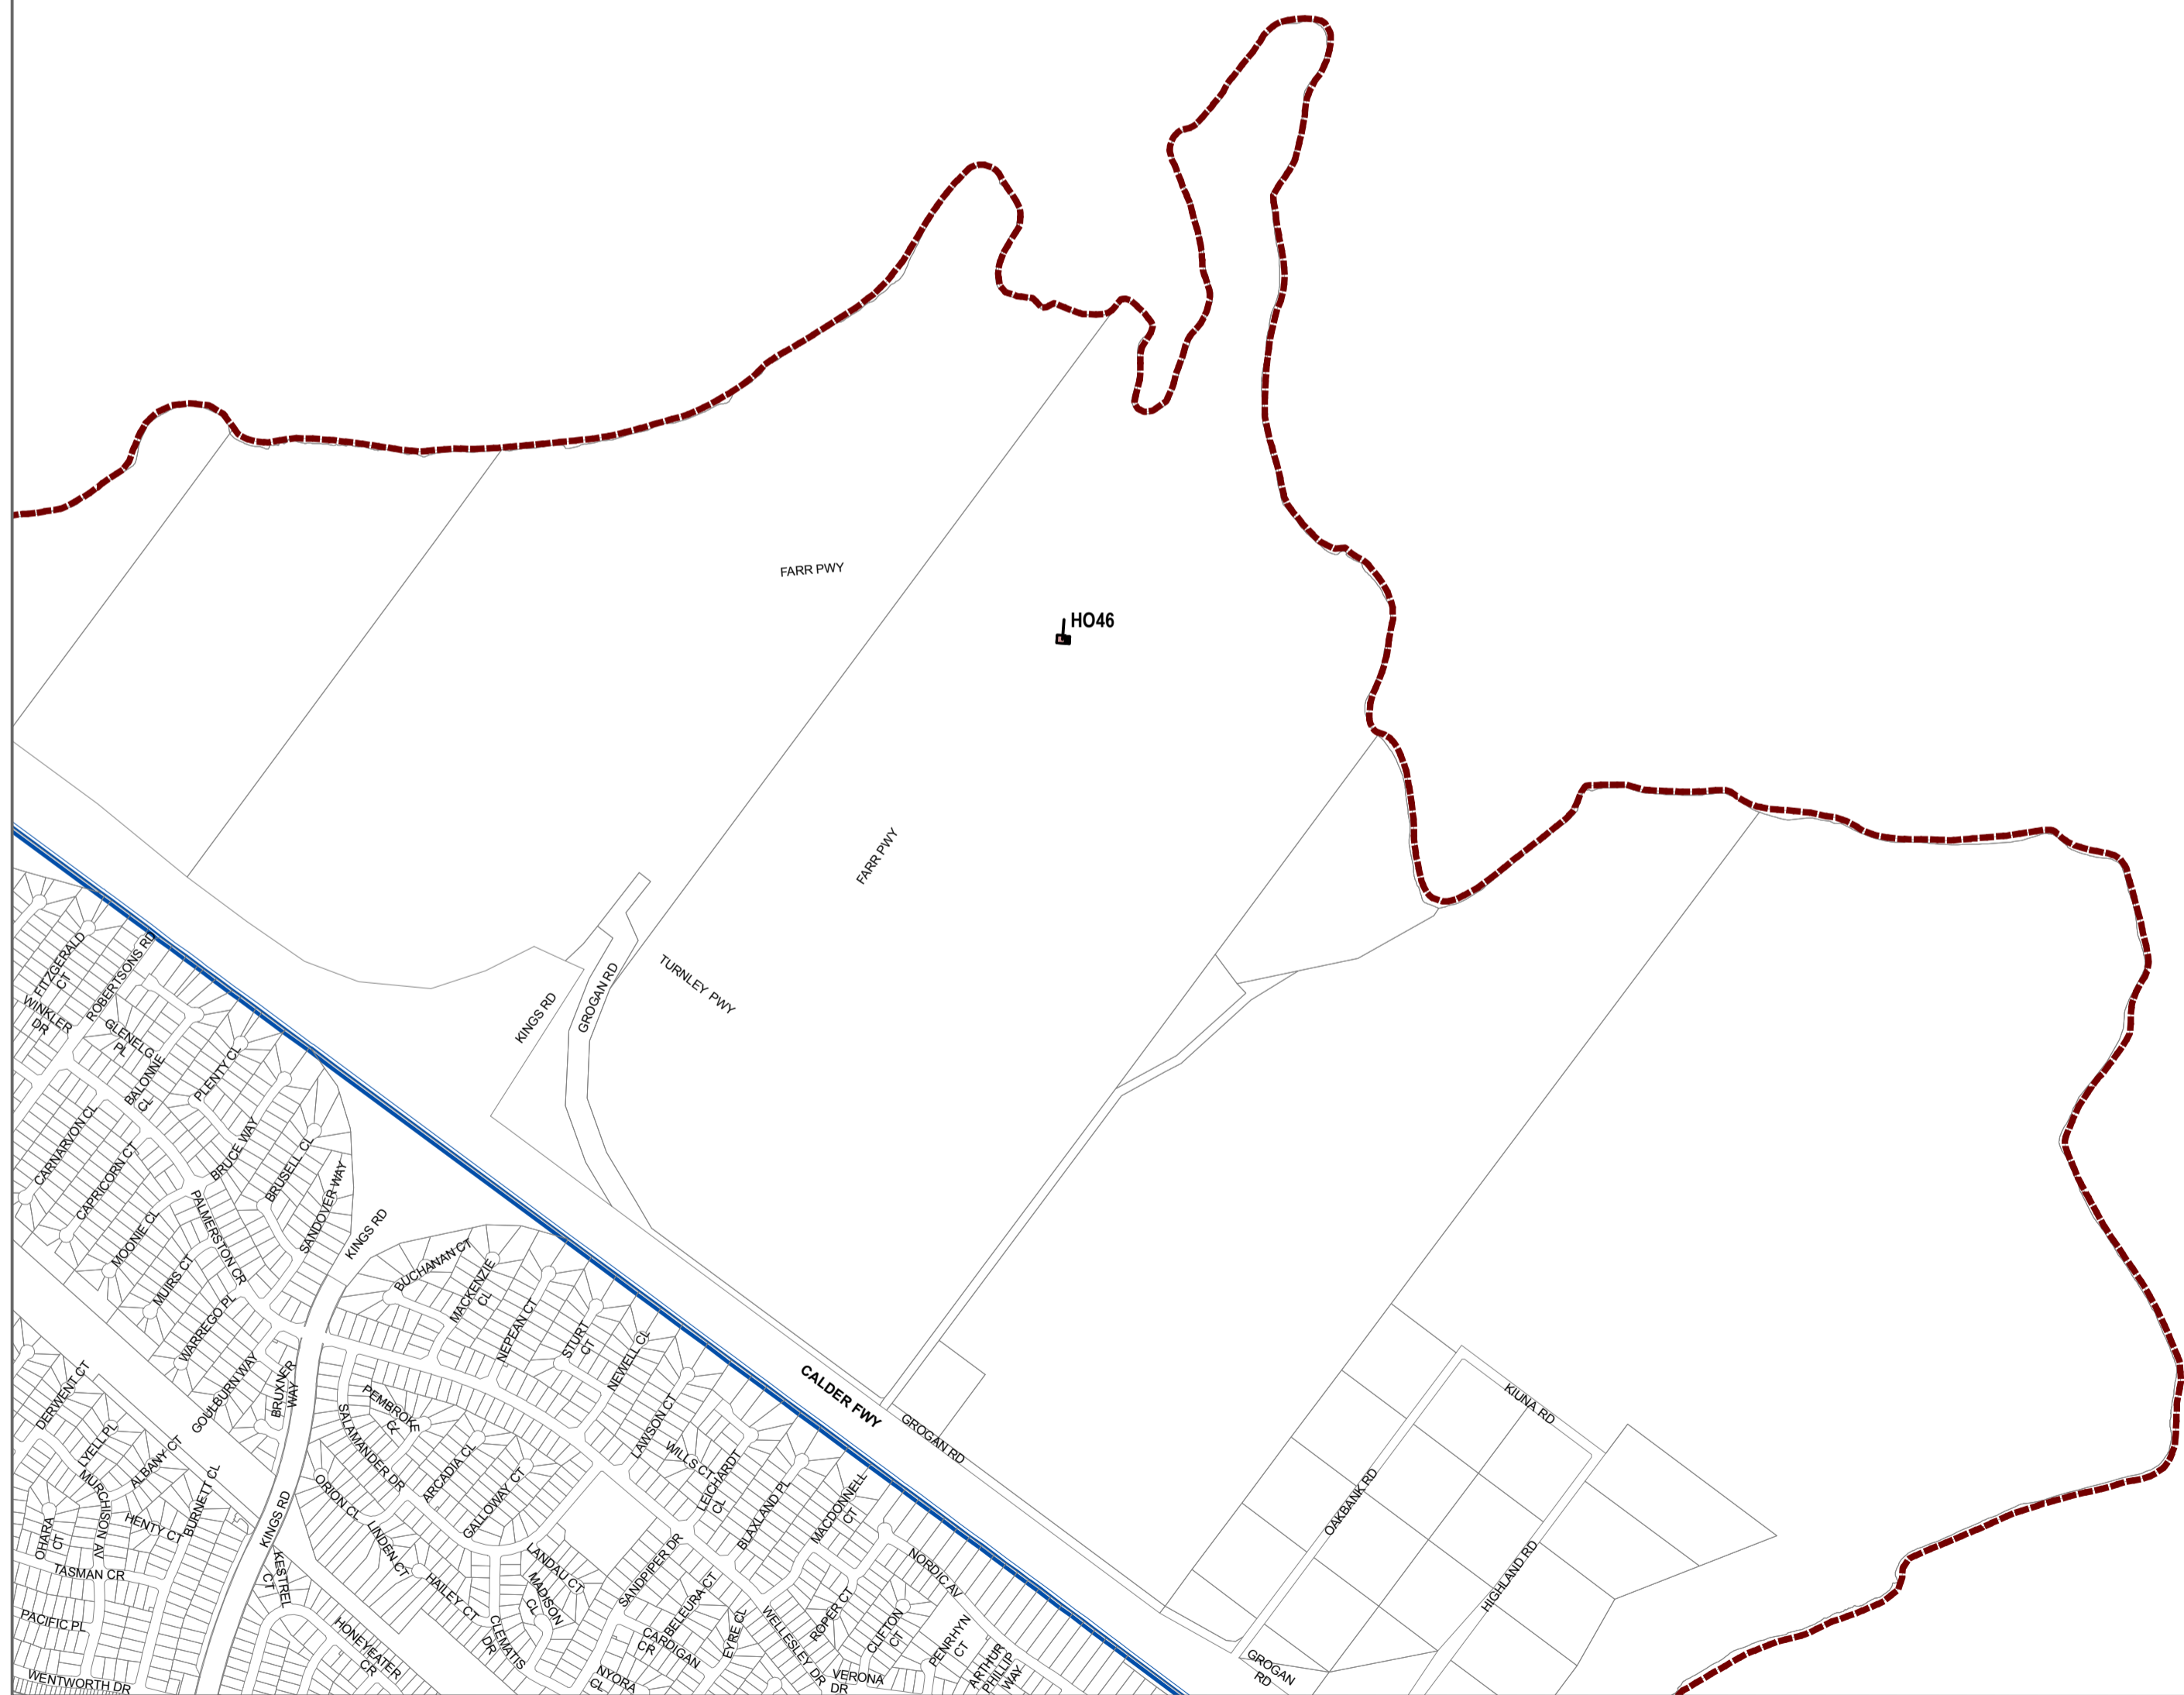

HUME CITY

LEGEND

HO - Heritage Overlay

Municipal Boundary
Land Outside Urban Growth Boundary

Disclaimer
This publication may be of assistance to you but the State of Victoria and its employees do not guarantee that the publication is without flaw of any kind or is wholly appropriate for your particular purposes and therefore disclaims all liability for any error, loss or other consequence which may arise from you relying on any information in this publication.

© The State of Victoria Department of Environment, Land, Water and Planning 2018

Australian Map Grid Zone 55

Planning Group
AMENDMENT C203
Printed: 1/02/2019

Environment,
Land, Water
and Planning

INDEX TO ADJOINING SCHEME MAPS