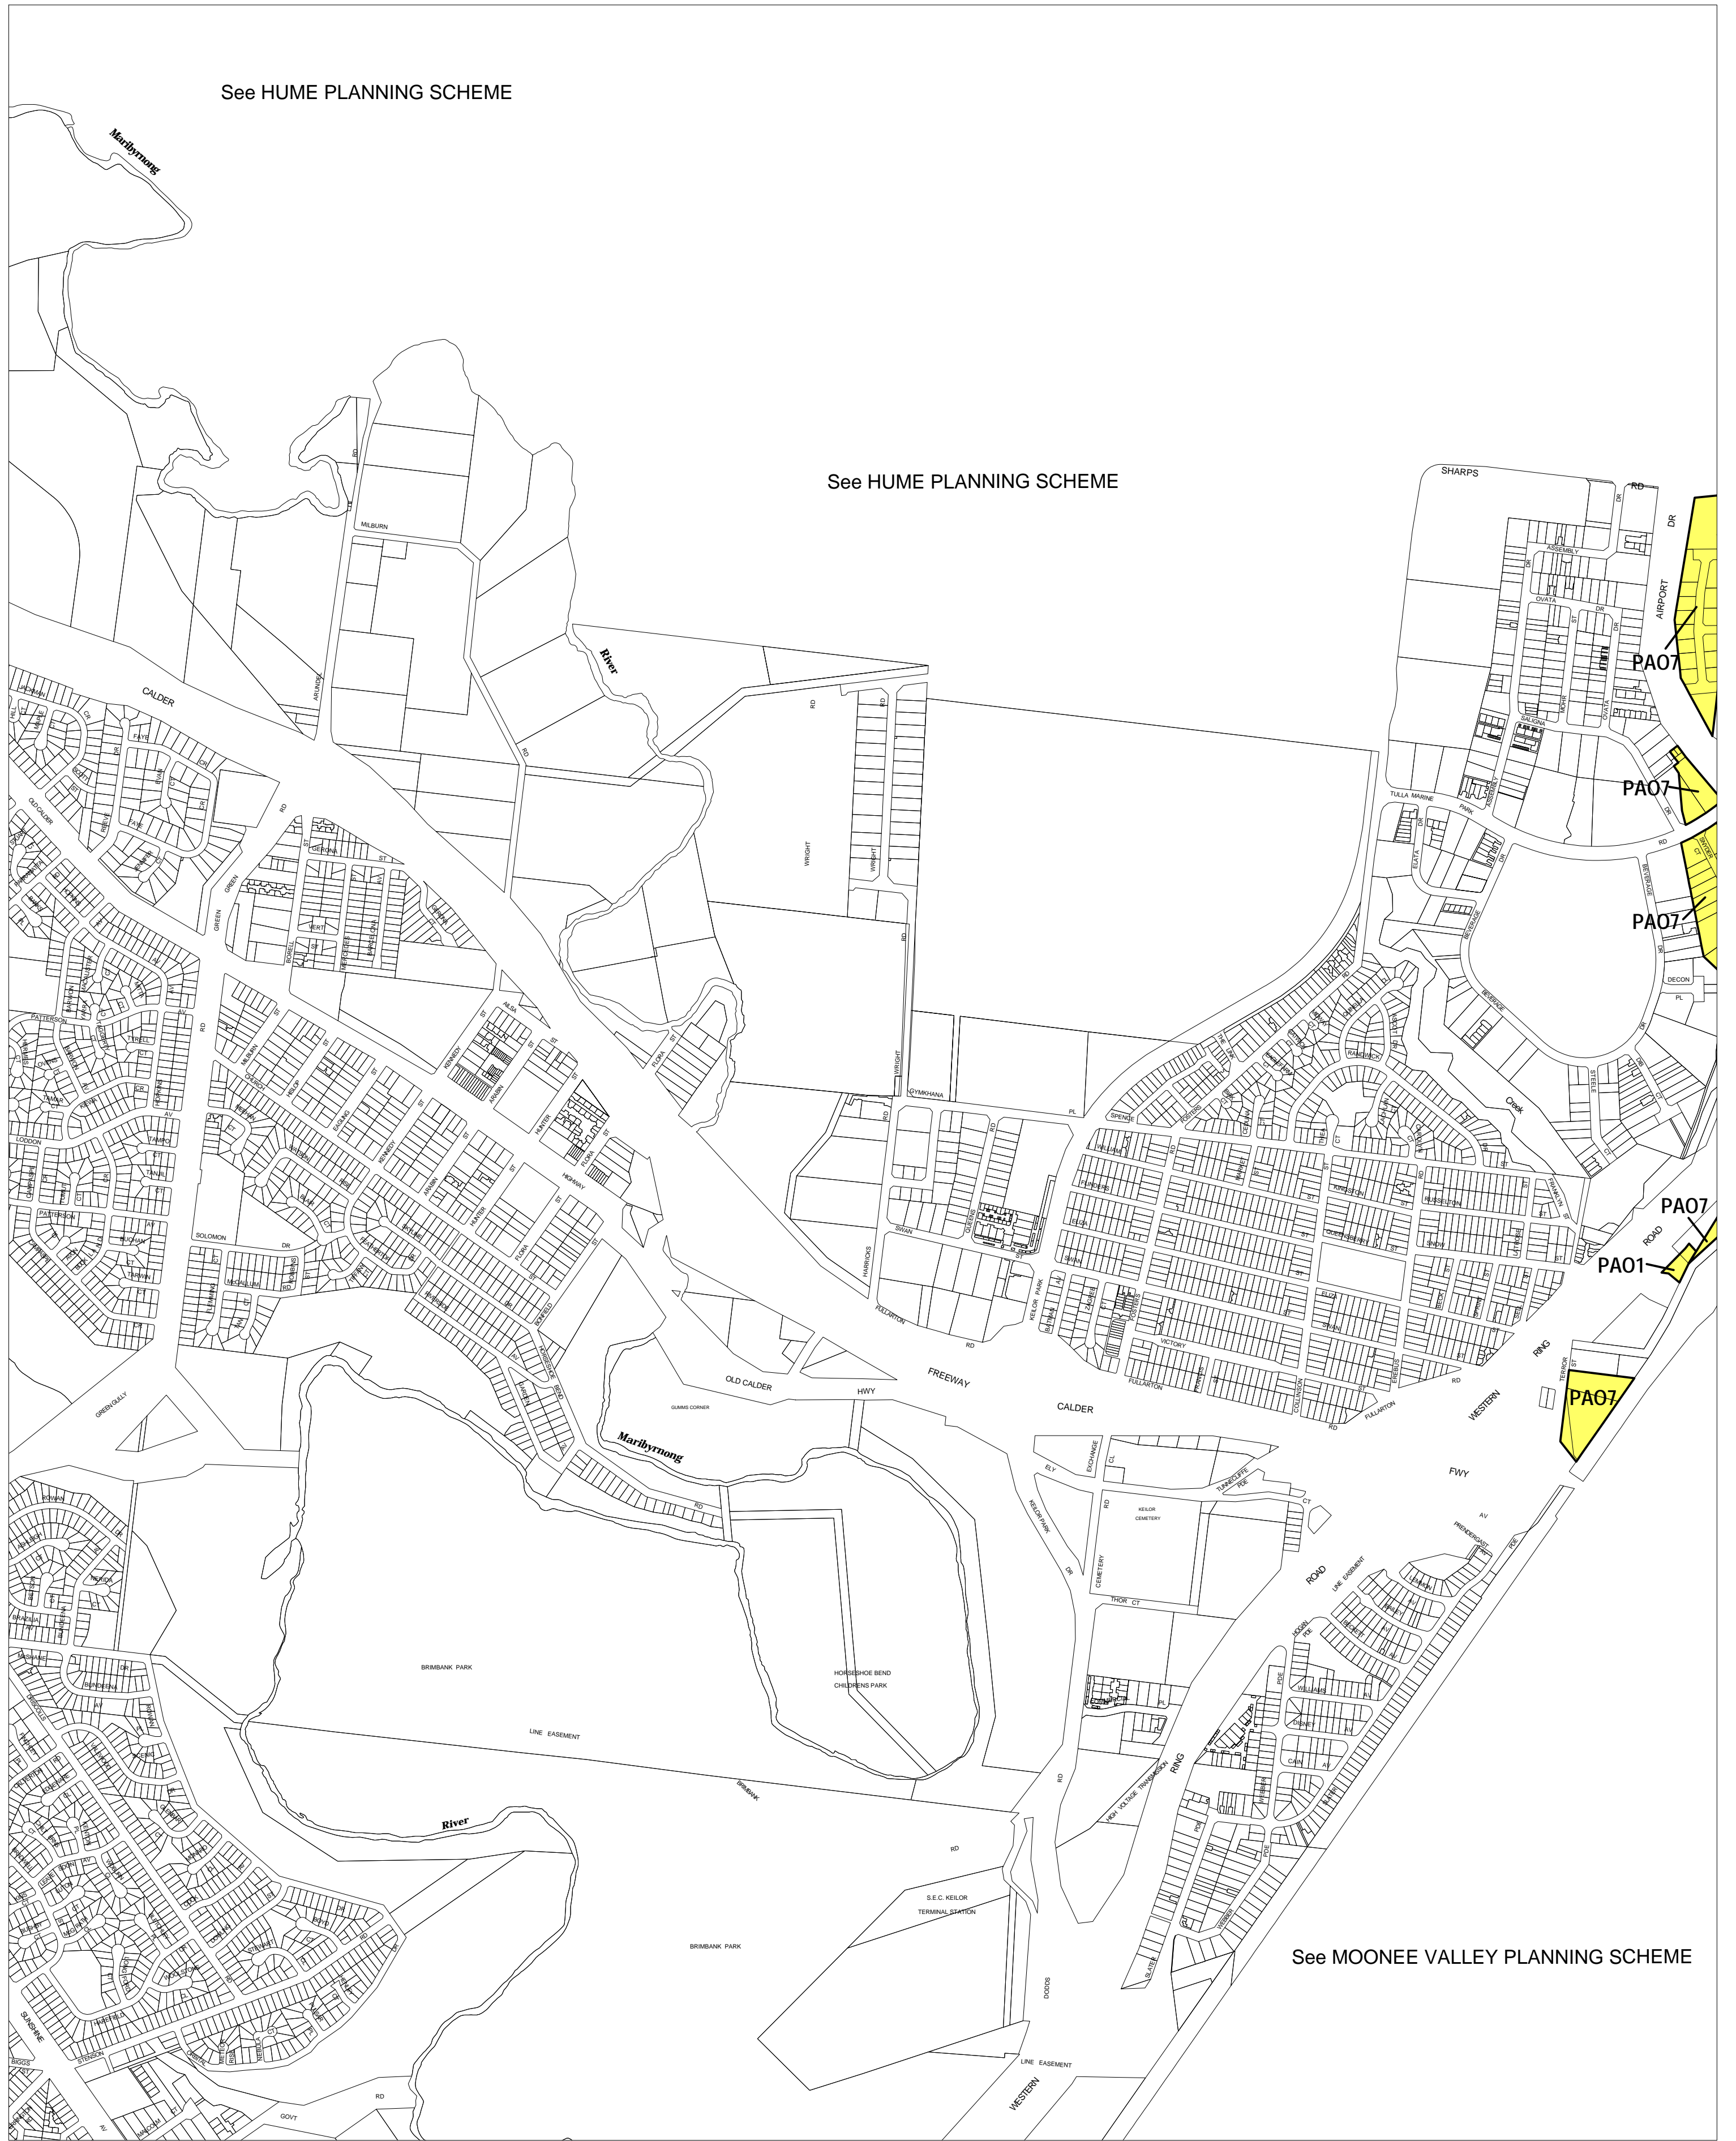

BRIMBANK PLANNING SCHEME - LOCAL PROVISION

See HUME PLANNING SCHEME

See HUME PLANNING SCHEME

See MOONEE VALLEY PLANNING SCHEME

1. **Overlays**
2. PAO1 Public Acquisition Overlay 1
   - PAO7 Public Acquisition Overlay 7

AUSTRALIAN MAP GRID ZONE 55

Printed: 7/2/2008

AMENDMENT C89PT.2