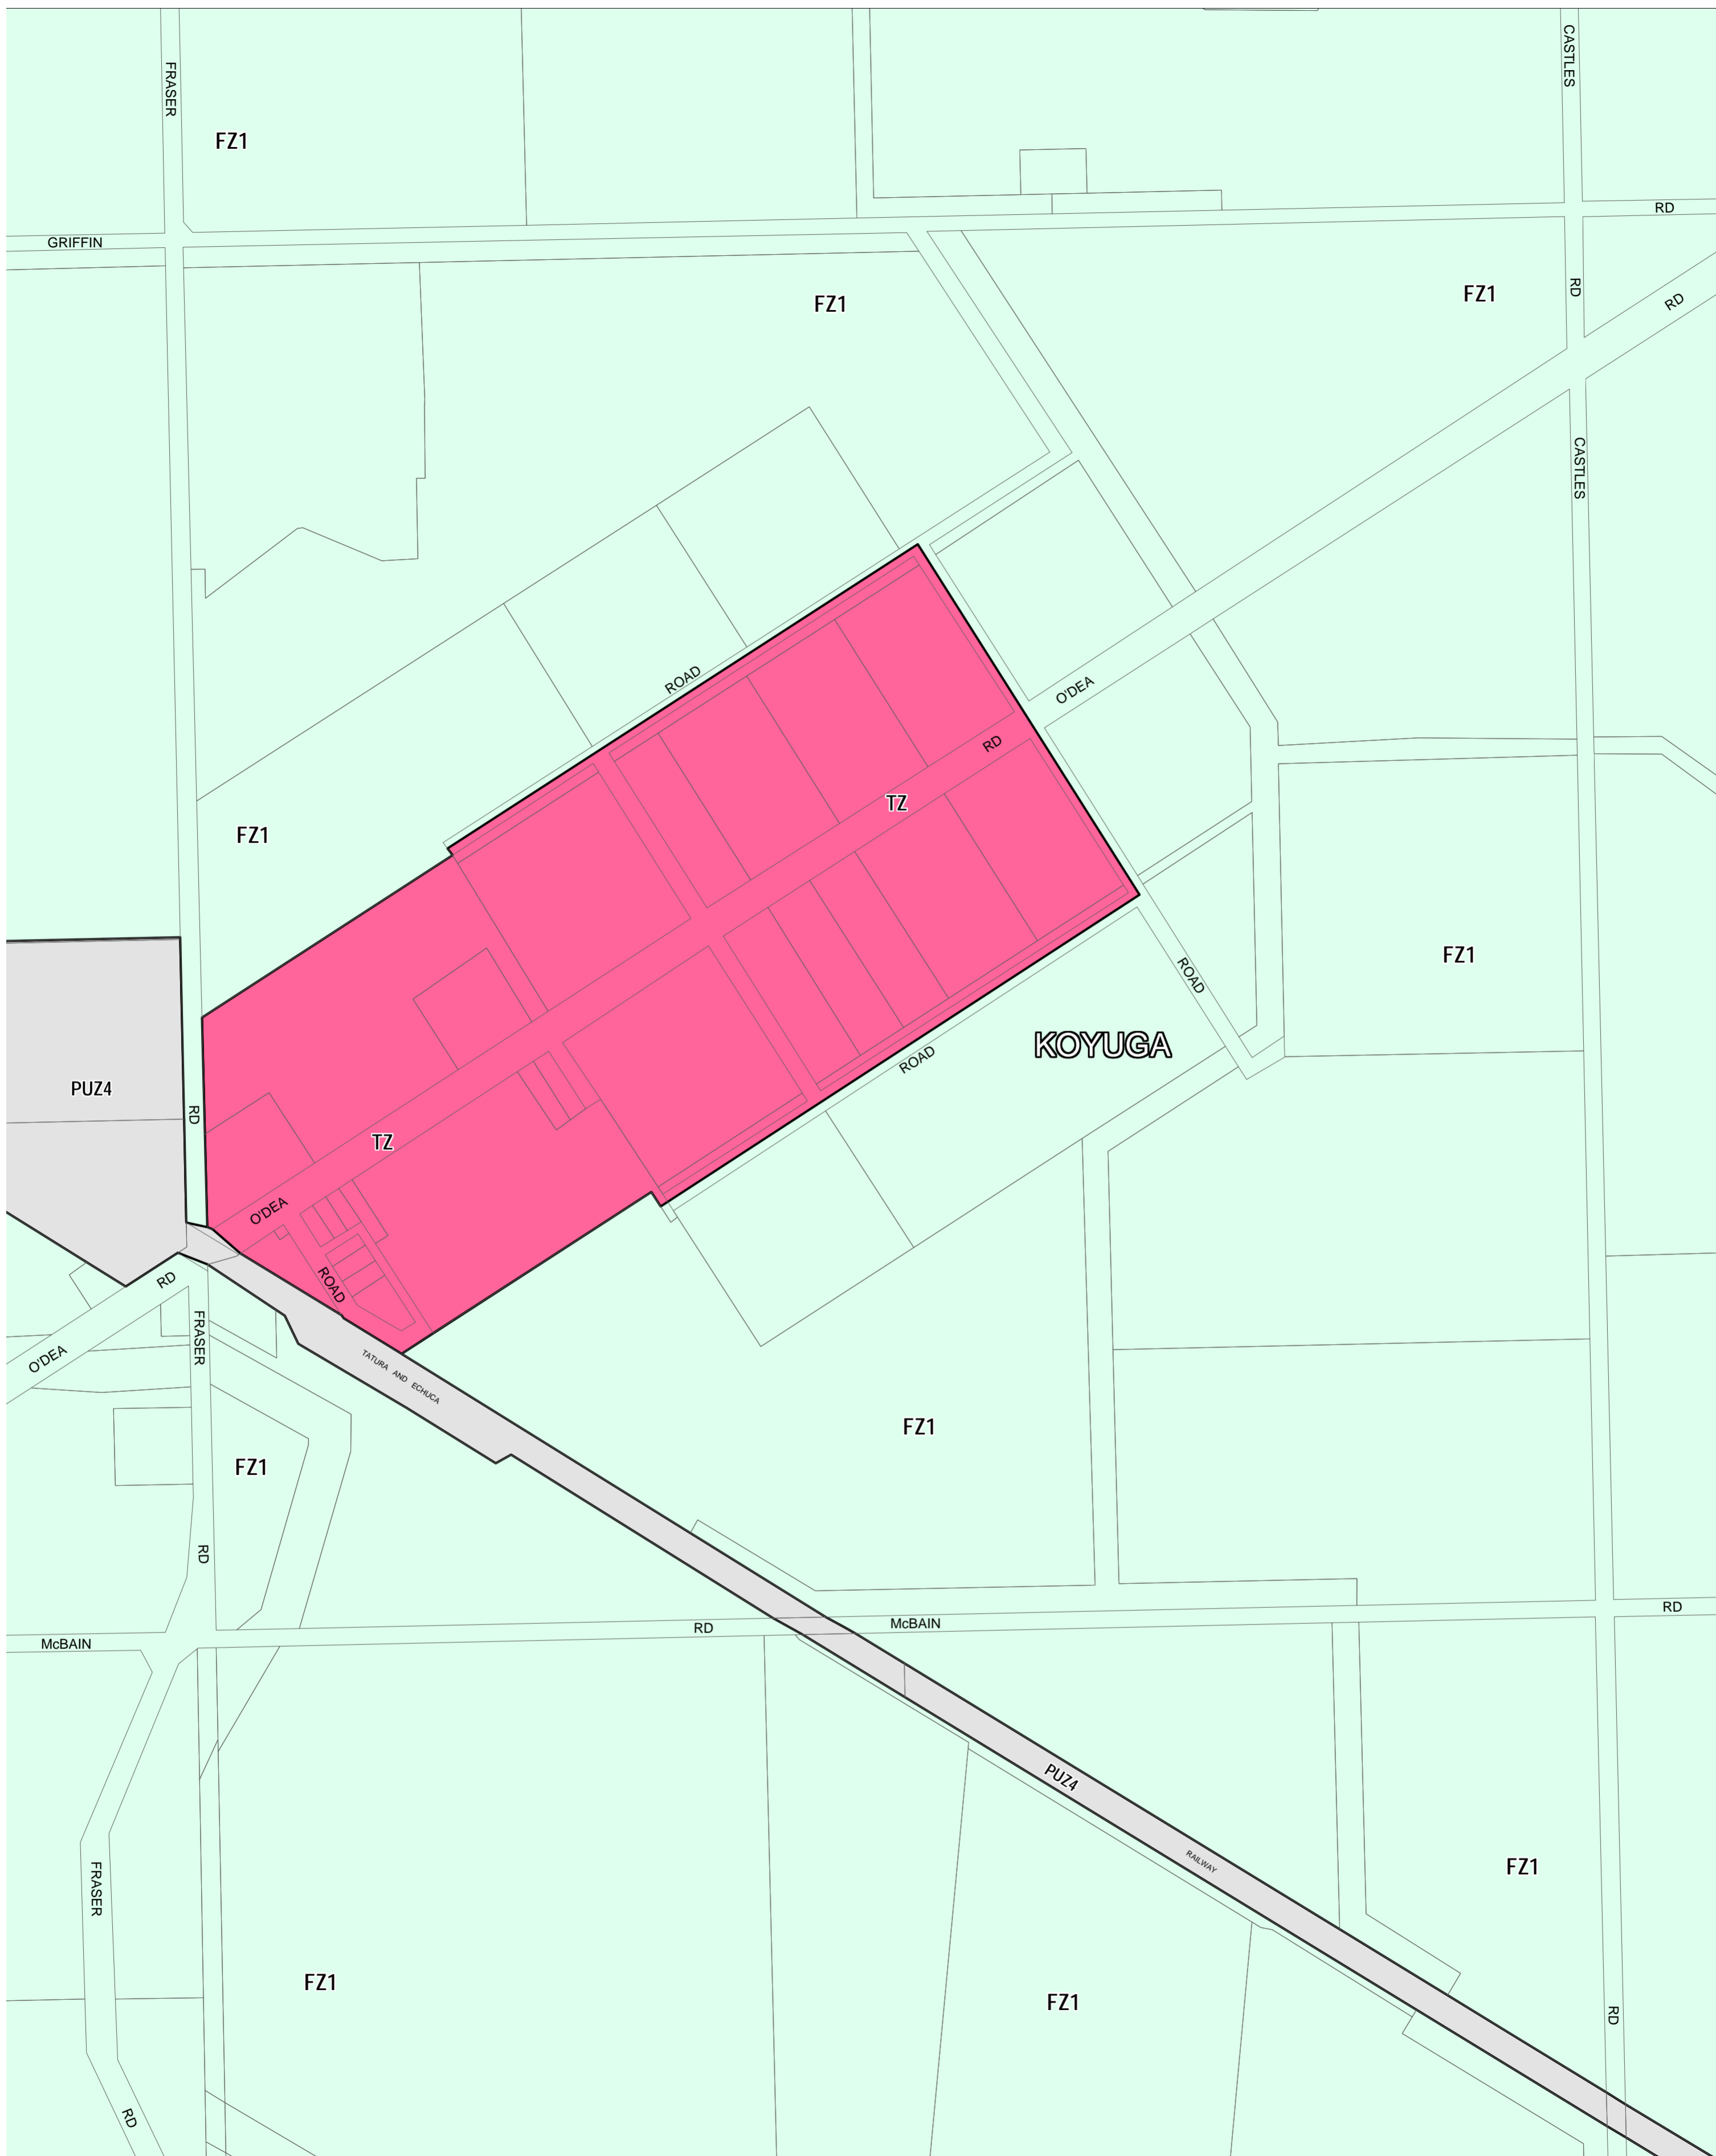

CAMPASPE PLANNING SCHEME - LOCAL PROVISION

- **Public Land**
- Public Use Zone - Transport
- **Residential**
- Township Zone
- **Rural**
- Farming Zone - Schedule 1

Printed: 13/9/2013

AMENDMENT C69