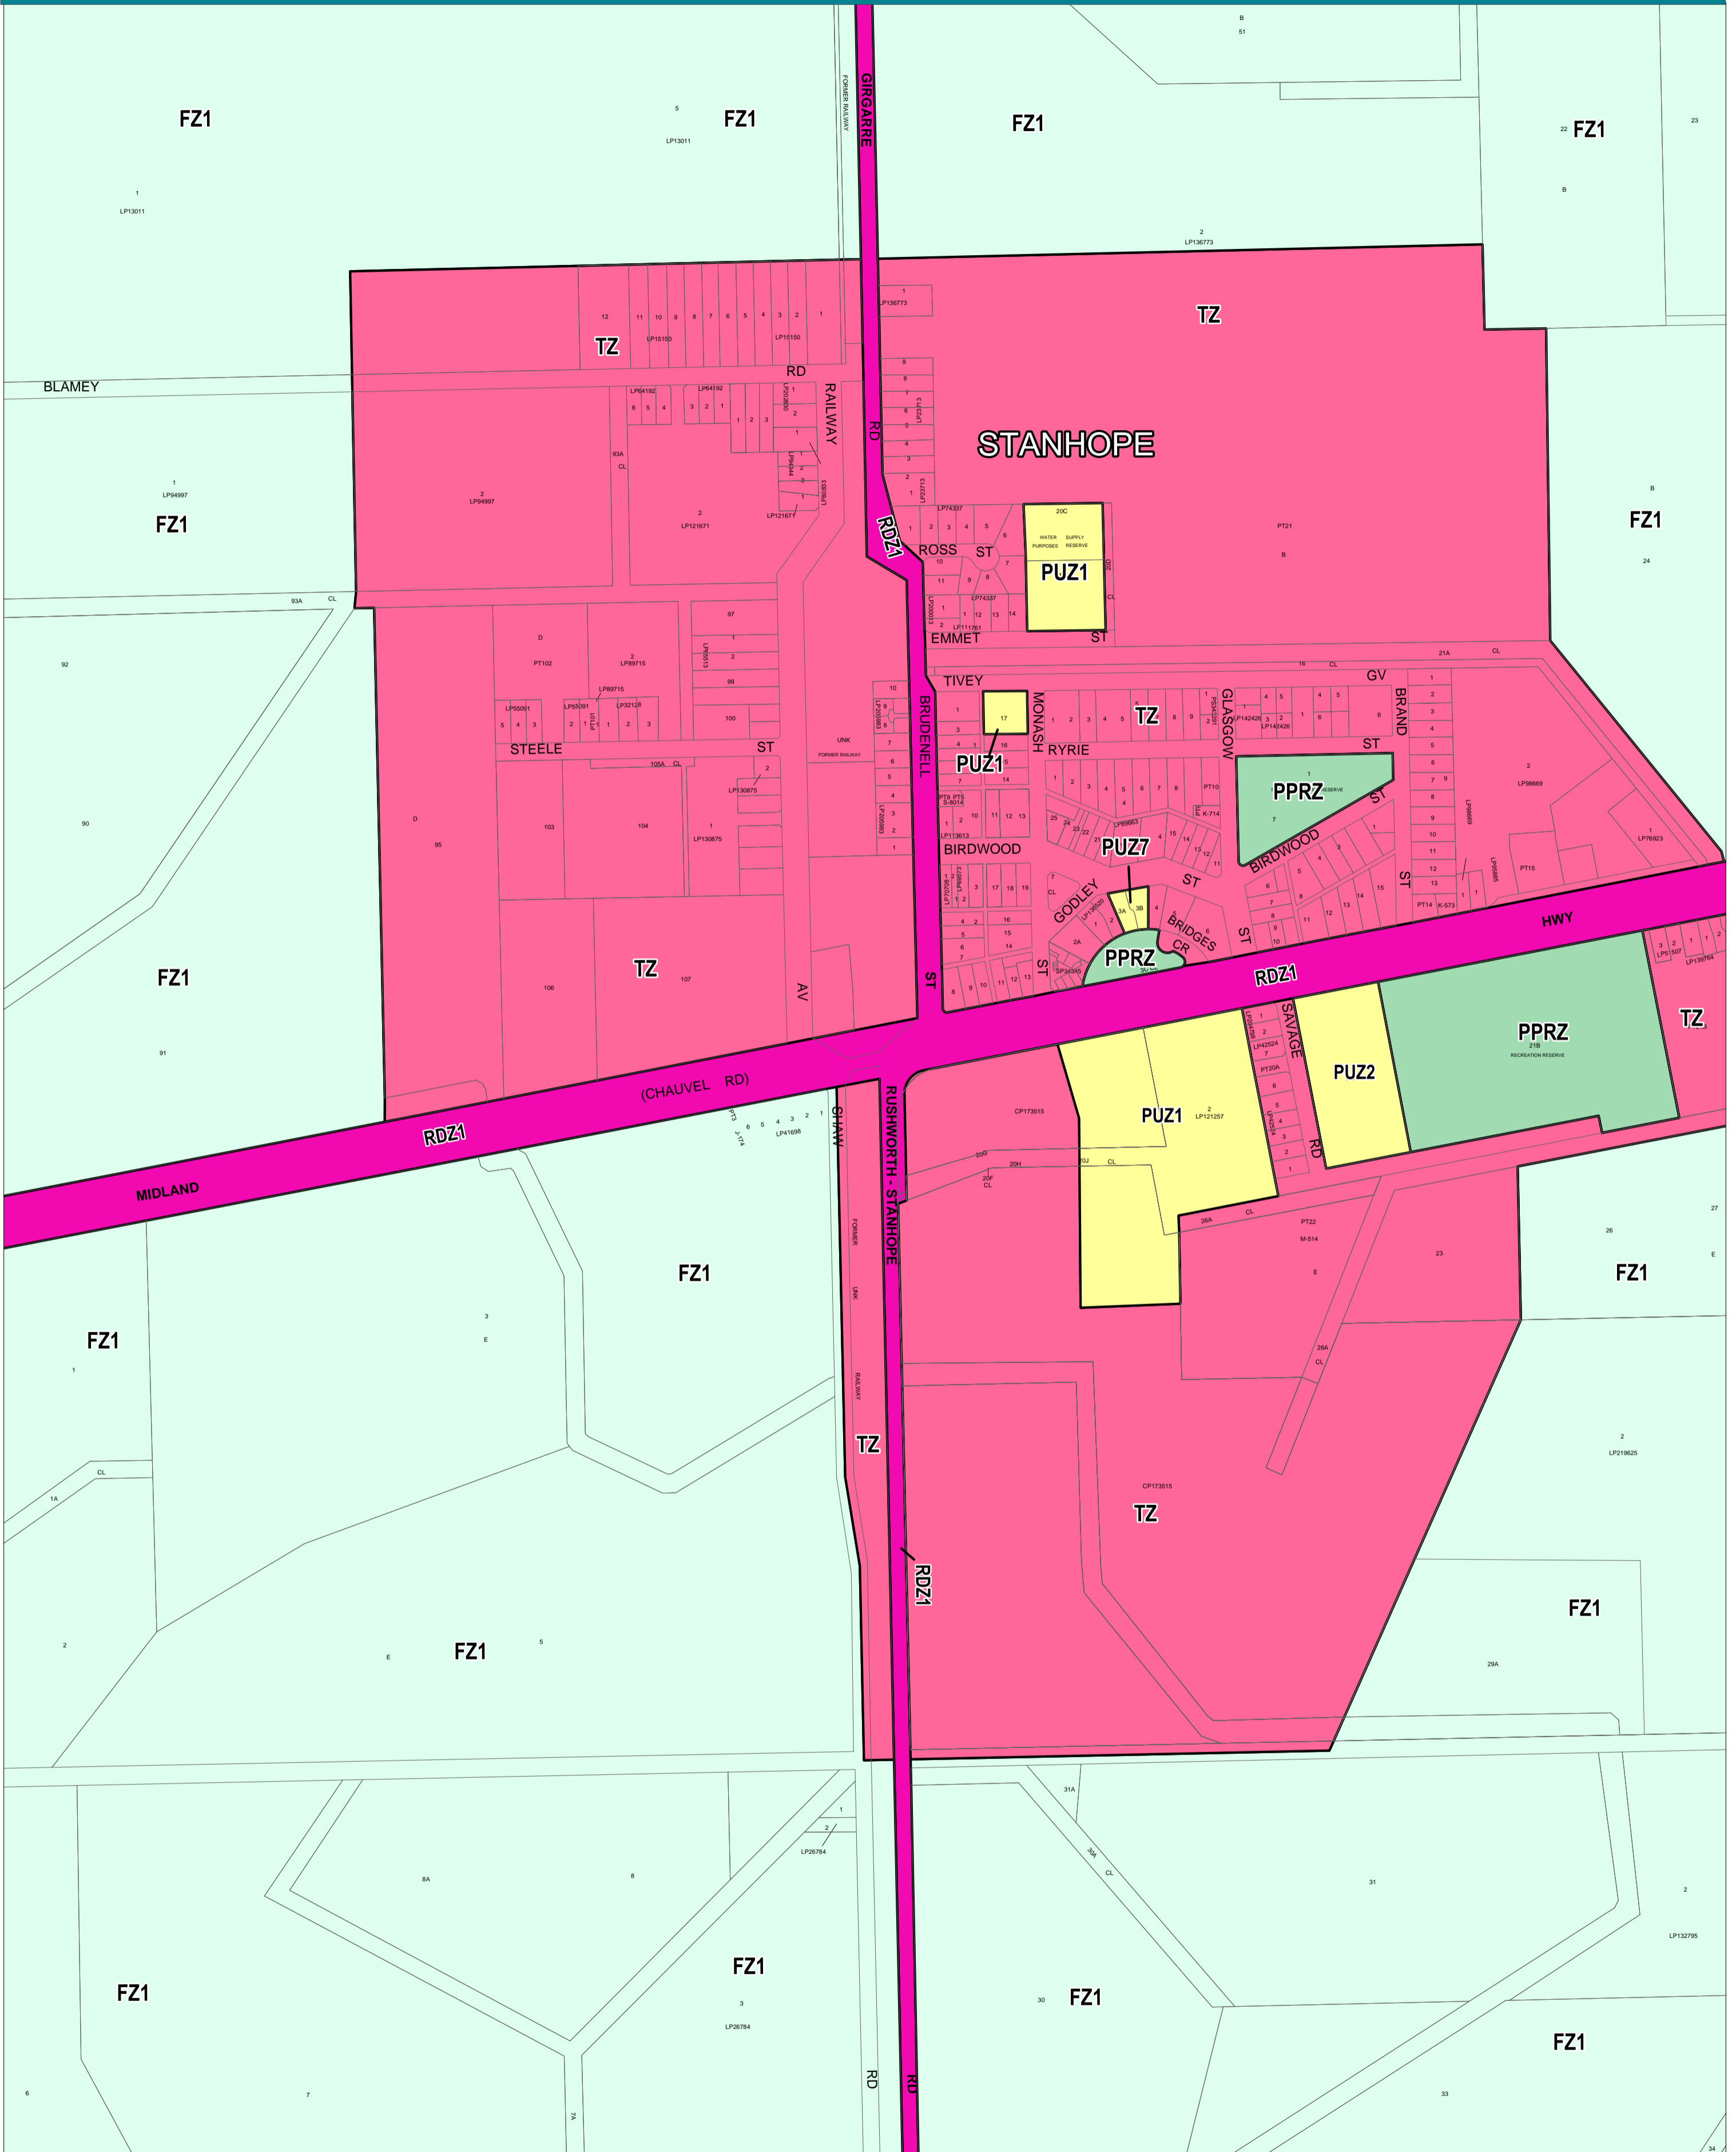

CAMPASPE PLANNING SCHEME - LOCAL PROVISION

- **Public Land**
  - PPRZ Public Park And Recreation Zone
  - PUZ2 Public Use Zone - Education
  - PUZ7 Public Use Zone - Other Public Use
  - PUZ1 Public Use Zone - Service And Utility
- **Road Zone - Category 1**
  - RDZ1 Road Zone - Category 1
- **Residential**
  - TZ Township Zone
- **Rural**
  - FZ1 Farming Zone - Schedule 1

AUSTRALIAN MAP GRID ZONE 55
PREPARED BY: Planning Mapping Services

VICTORIA
State Government

Environment,
Land, Water
and Planning

Printed: 24/5/2016

AMENDMENT C106