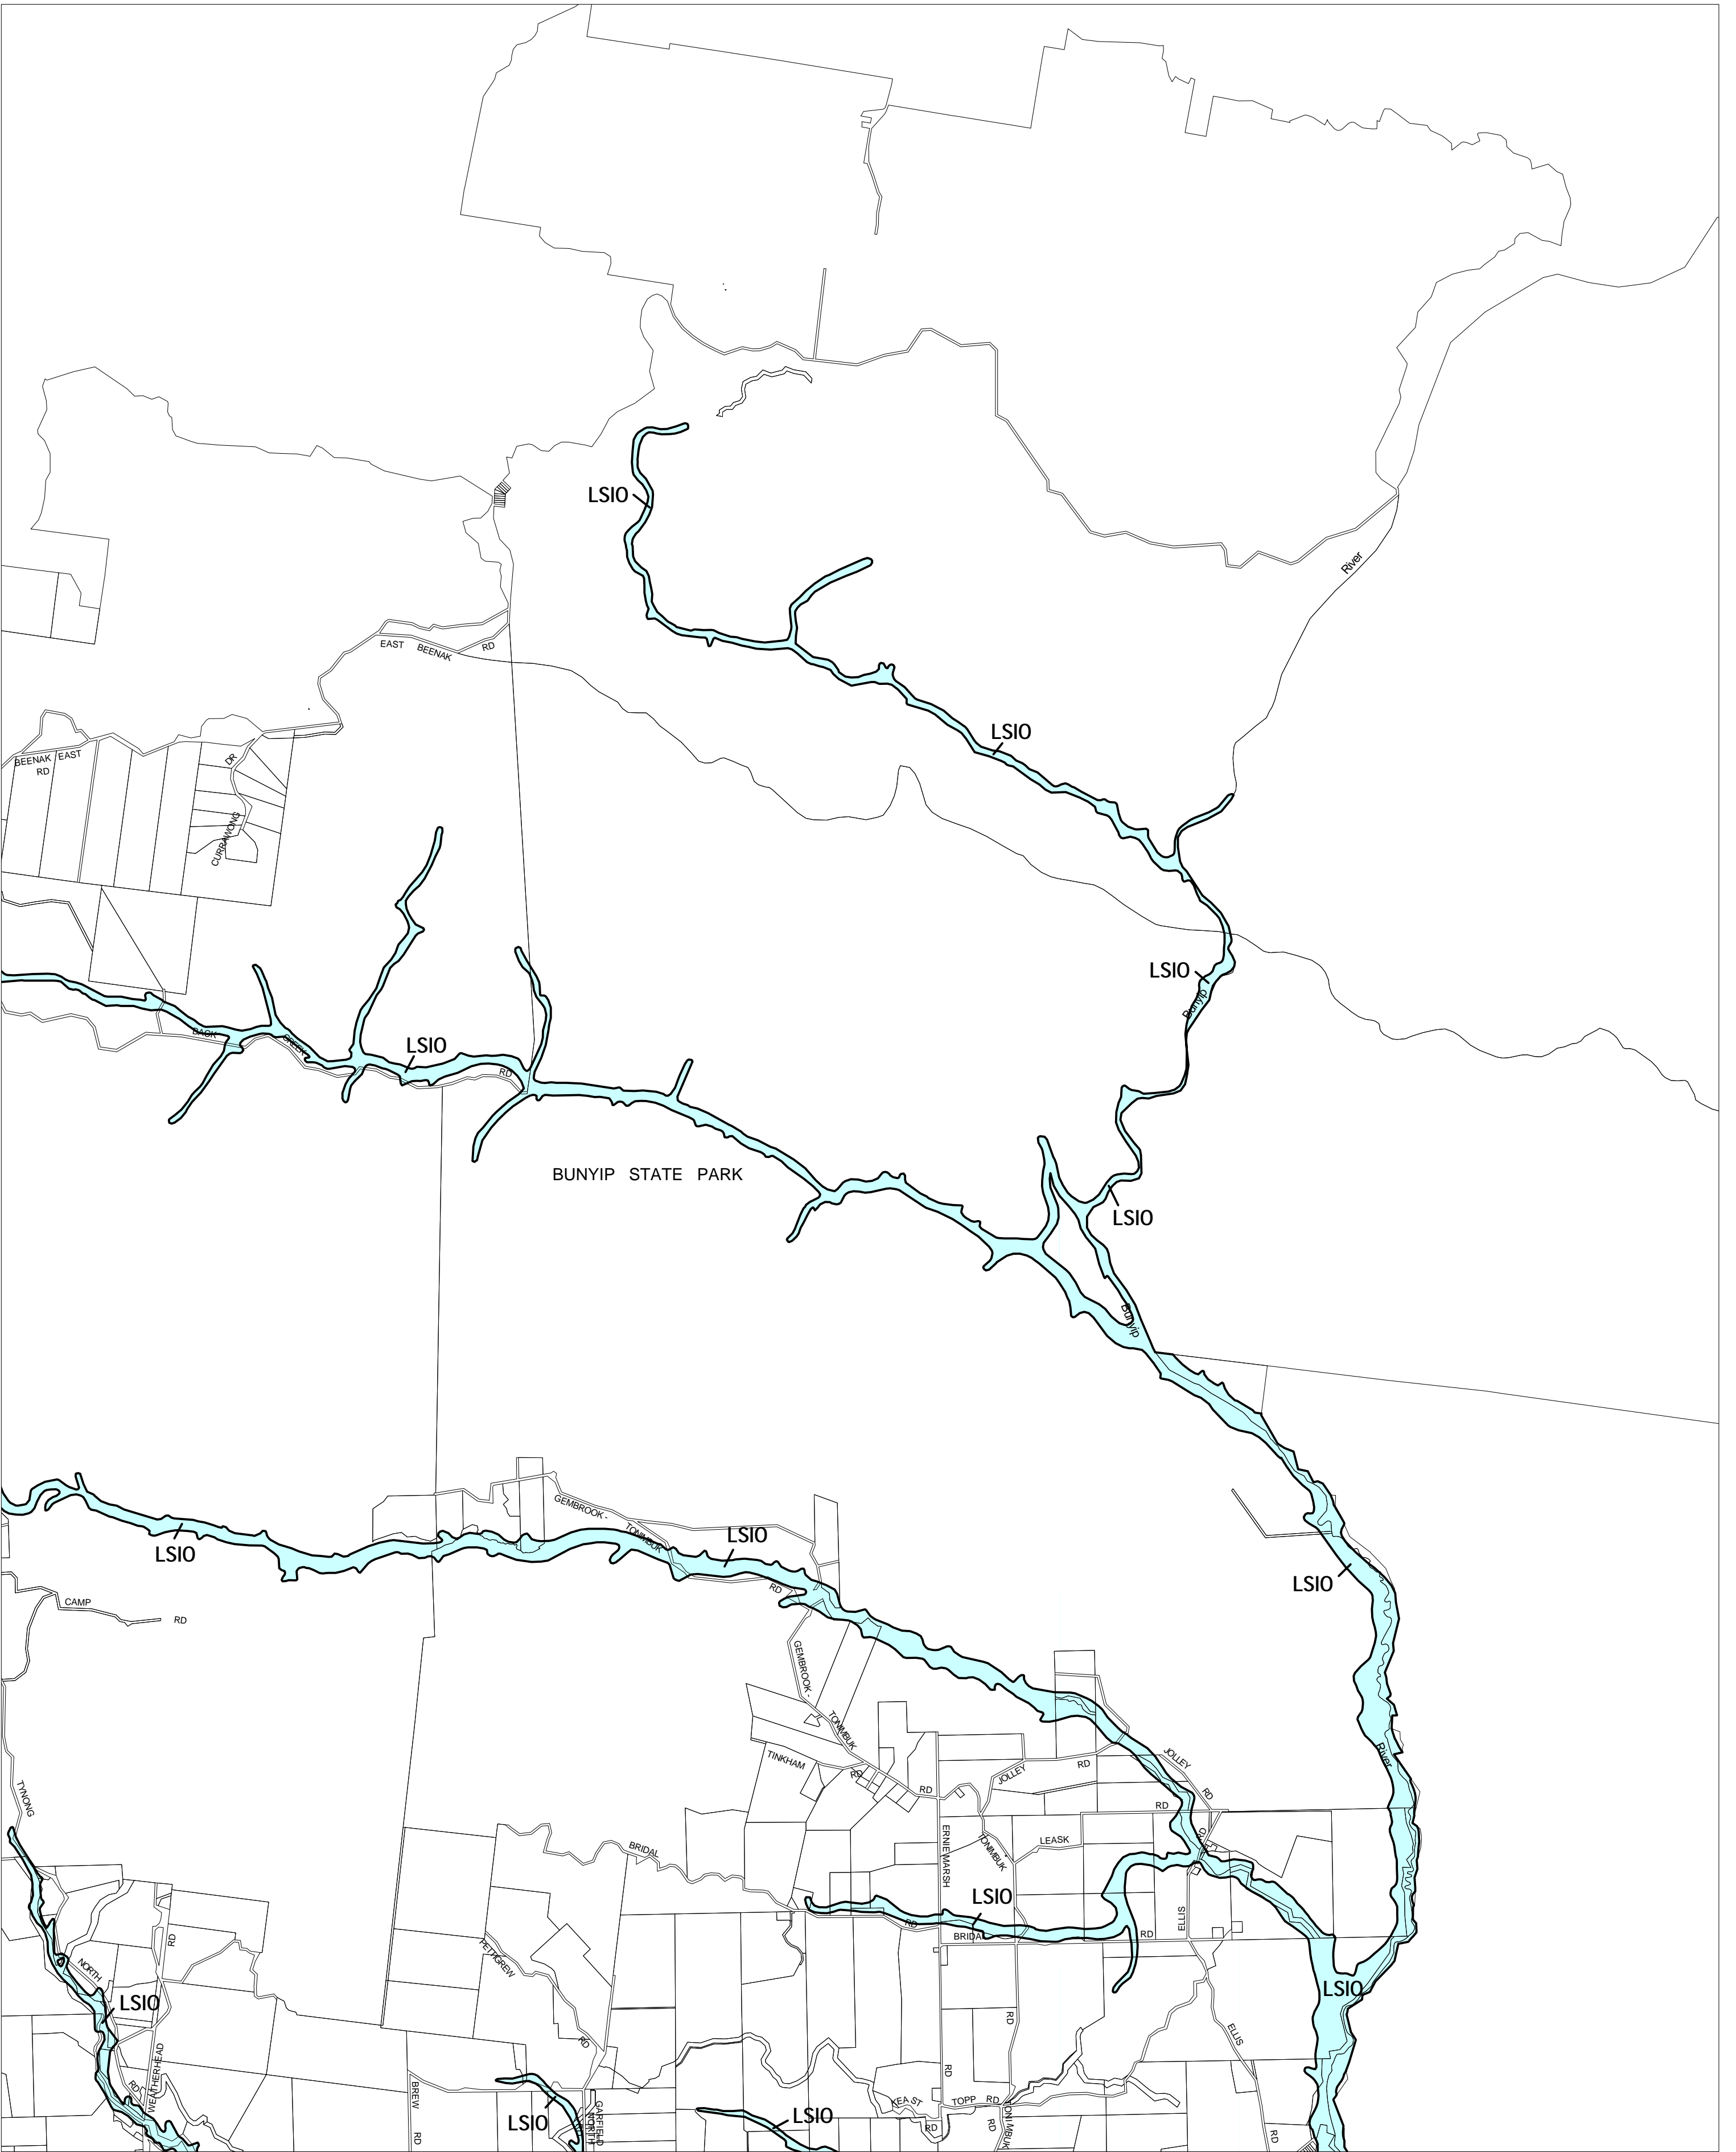

CARDINIA PLANNING SCHEME - LOCAL PROVISION

Overlays

LSIO Land Subject to Inundation Overlay

AUSTRALIAN MAP GRID ZONE 55

Printed: 19/3/2008

AMENDMENT C24