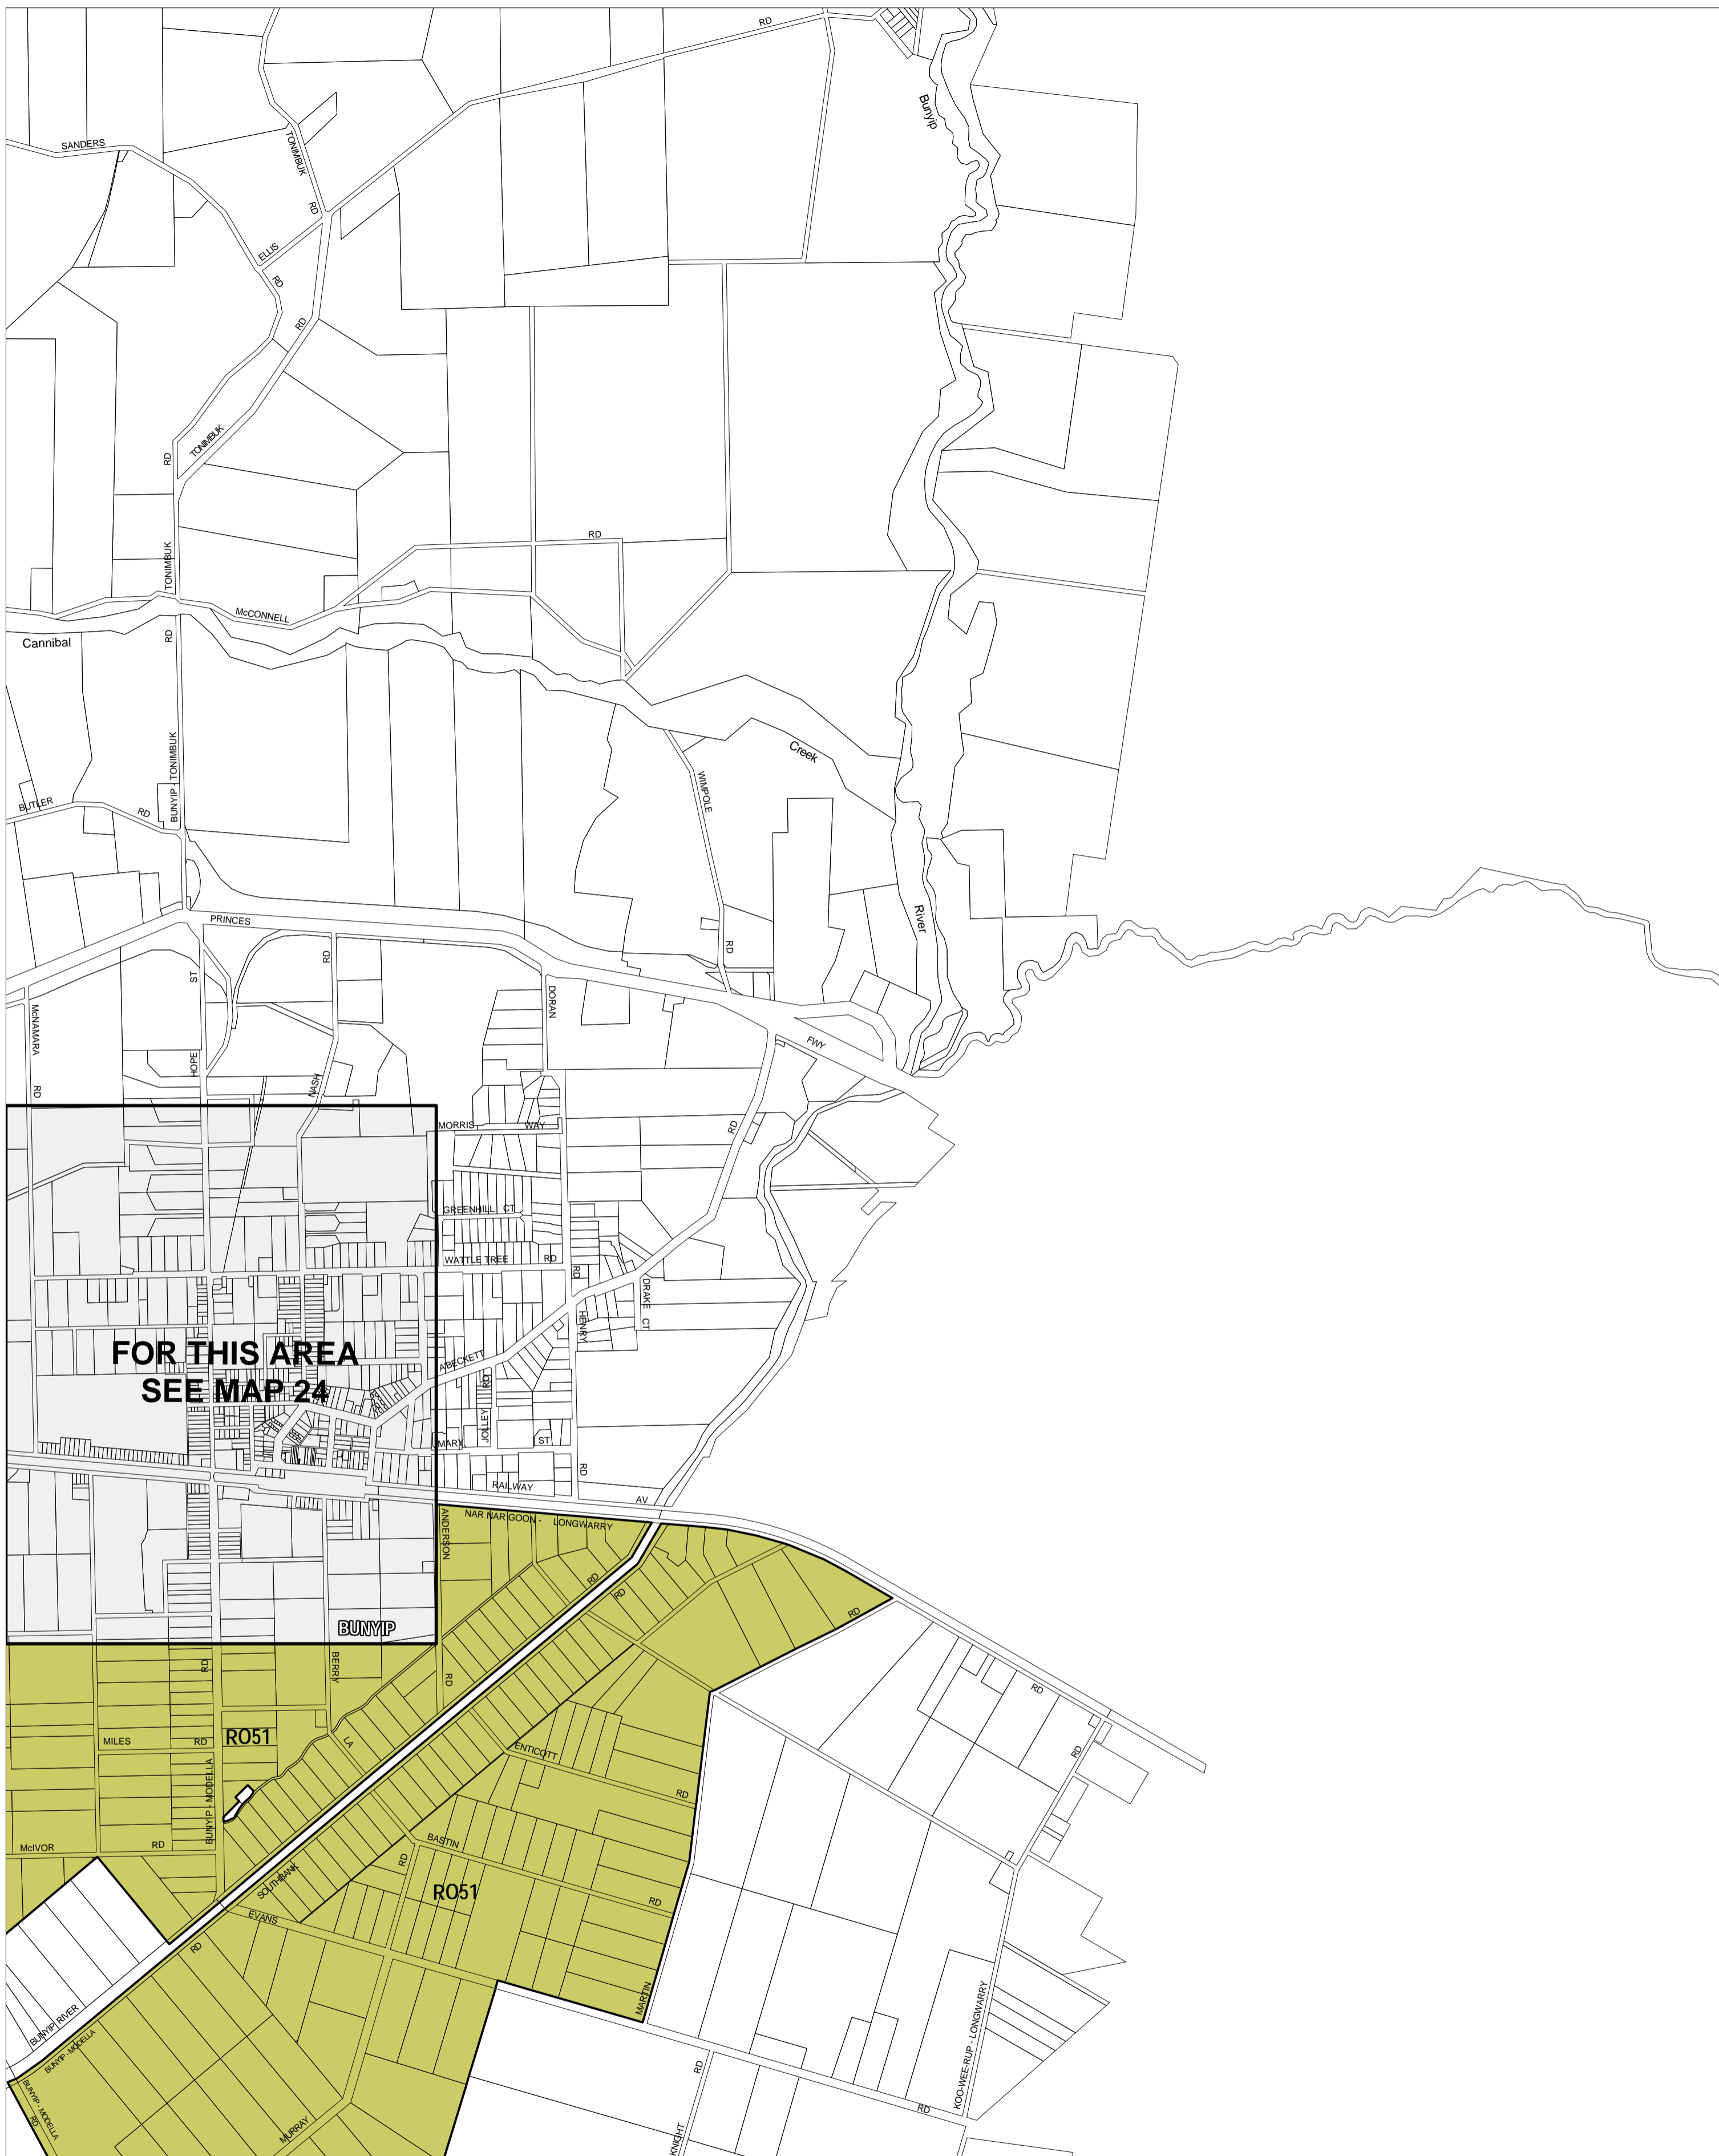

CARDINIA PLANNING SCHEME - LOCAL PROVISION

**FOR THIS AREA
SEE MAP 24**

BUNYP

R051

R051

Overlays

R051 Restructure Overlay - Schedule 51

AUSTRALIAN MAP GRID ZONE 55

INDEX TO ADJOINING METRIC SERIES MAP

Printed: 13/7/2007

AMENDMENT C29

RESTRUCTURE OVERLAY

MAP No 23RO