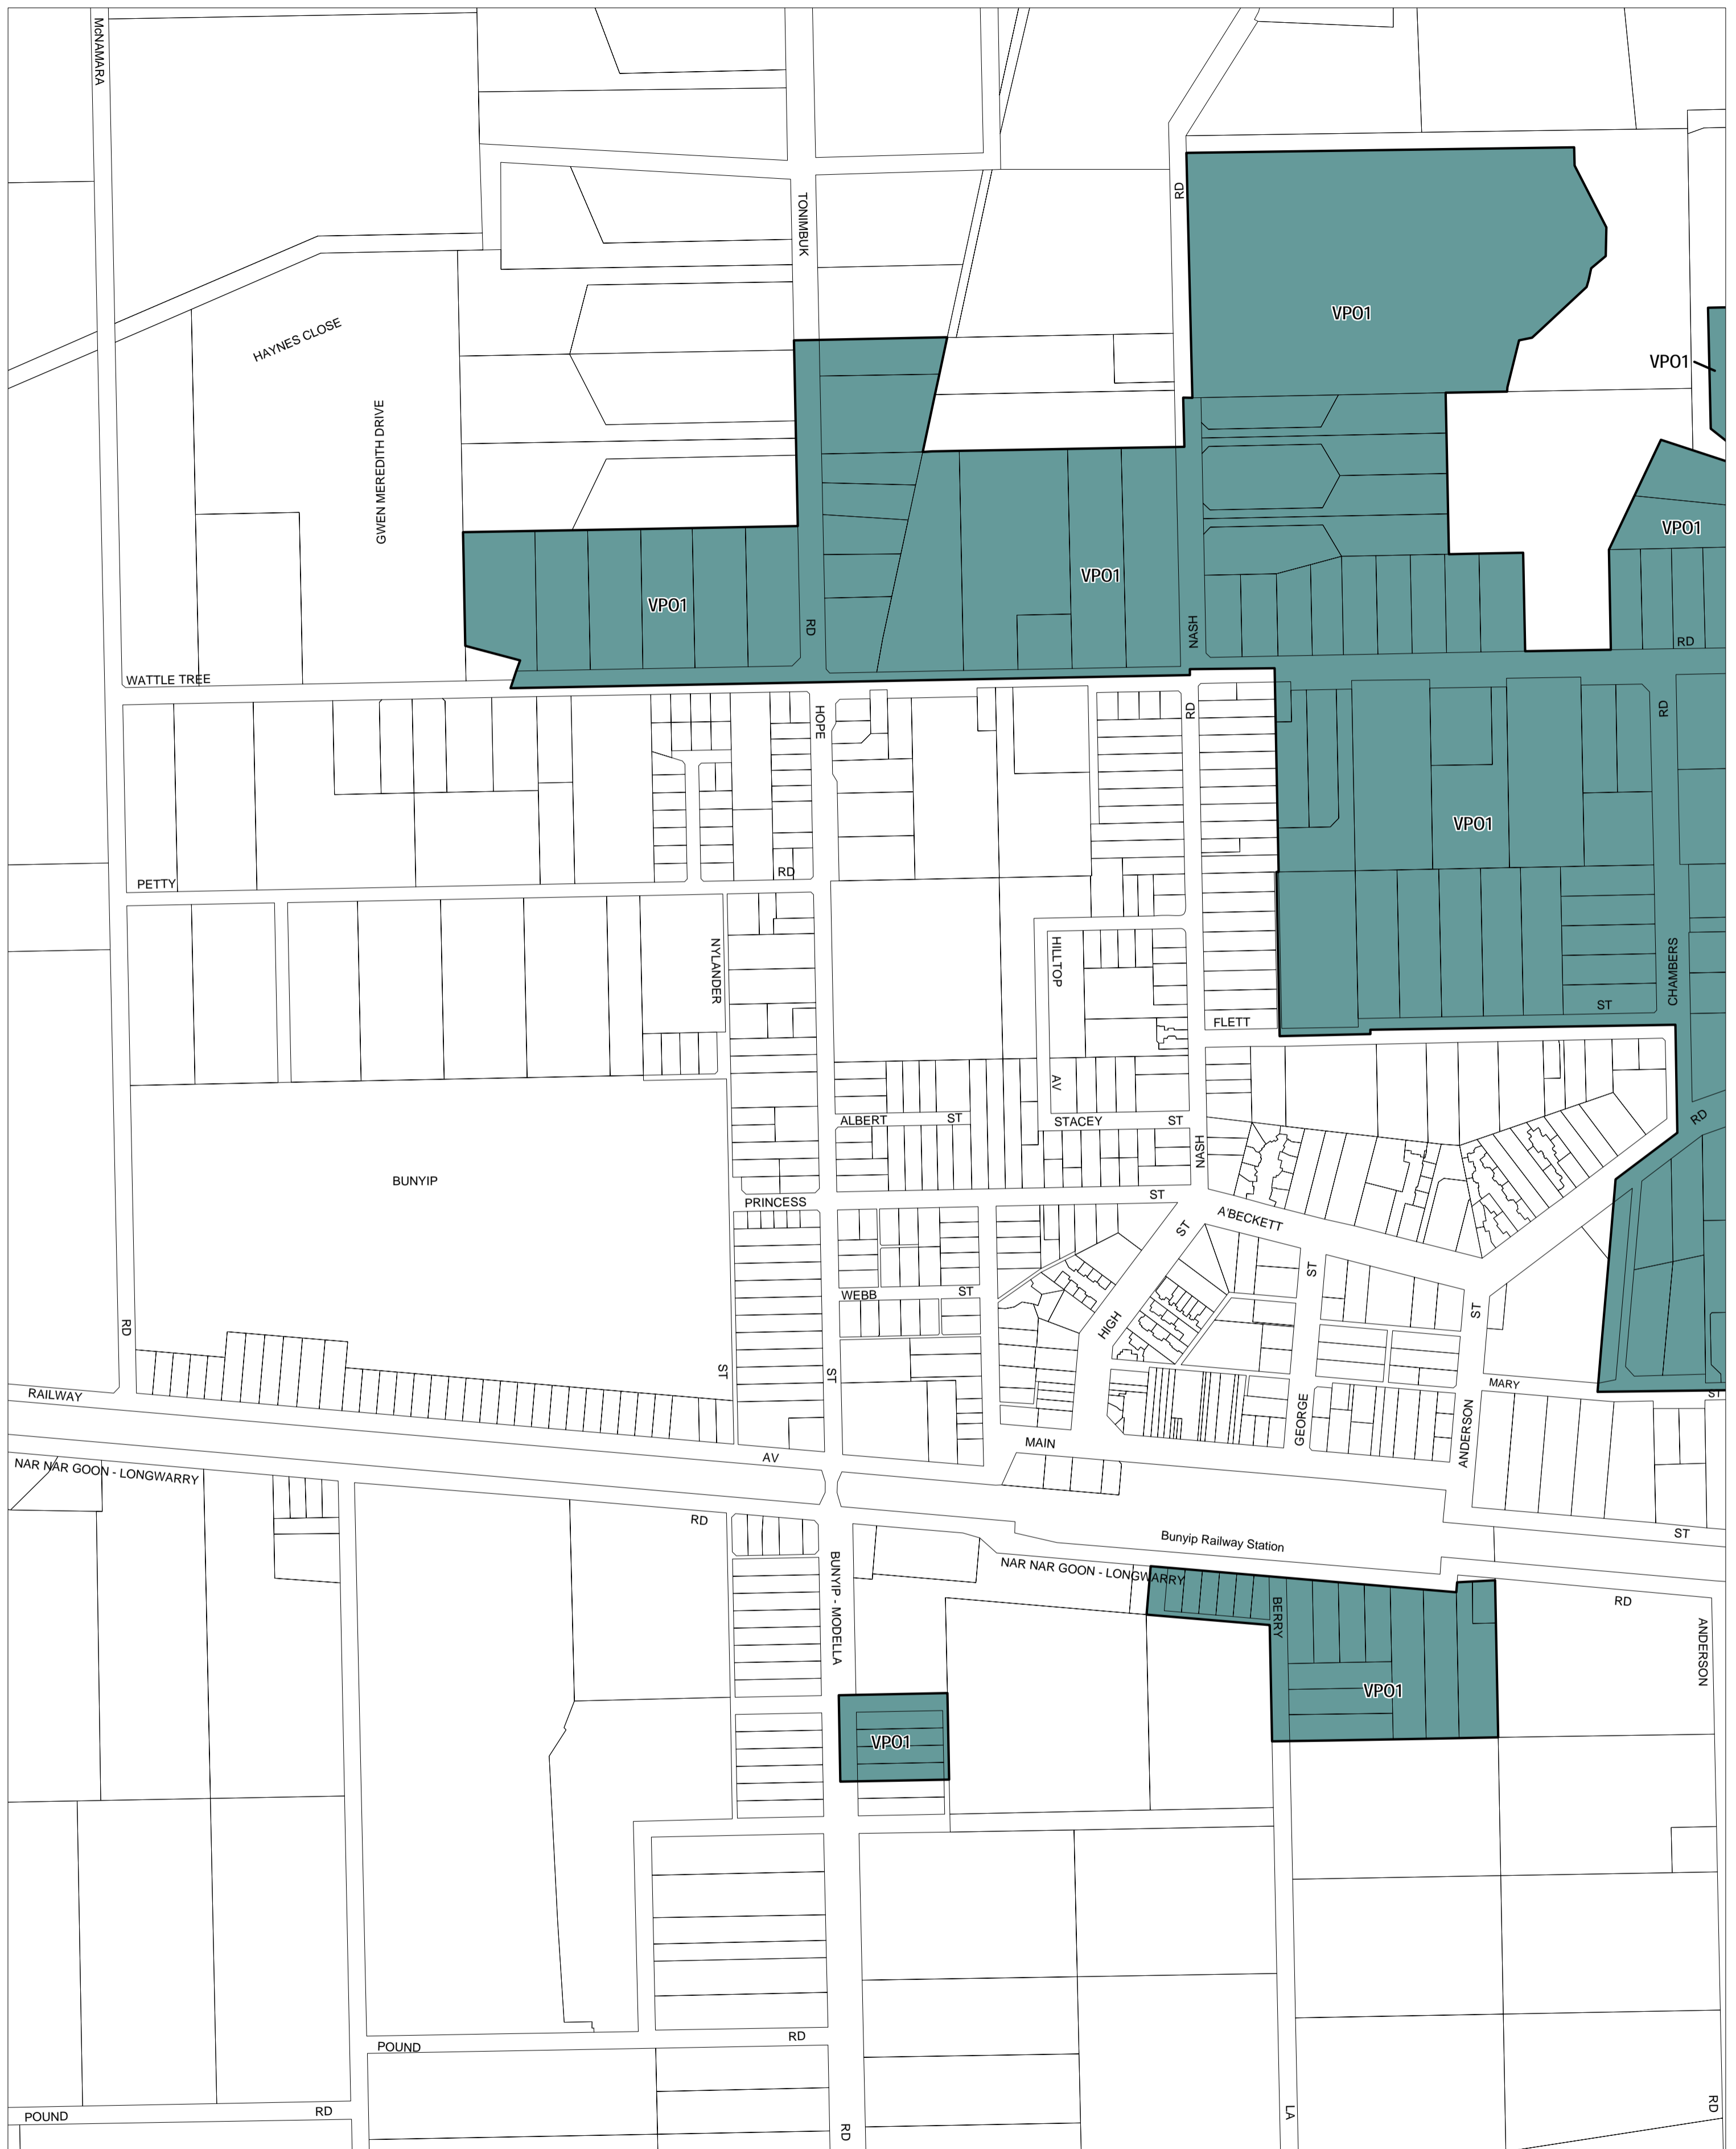

CARDINIA PLANNING SCHEME - LOCAL PROVISION

Overlays

Vegetation Protection Overlay - Schedule 1

100 0 100 200 300 400 500 m

AUSTRALIAN MAP GRID ZONE 55

INDEX TO ADJOINING METRIC SERIES MAP

1	2	3
4	5	6
7	8	9
10	11	12
13	14	15
16	17	18
19	20	21
22	23	24
25	26	27
28	29	30

Printed: 18/1/2010

AMENDMENT C91