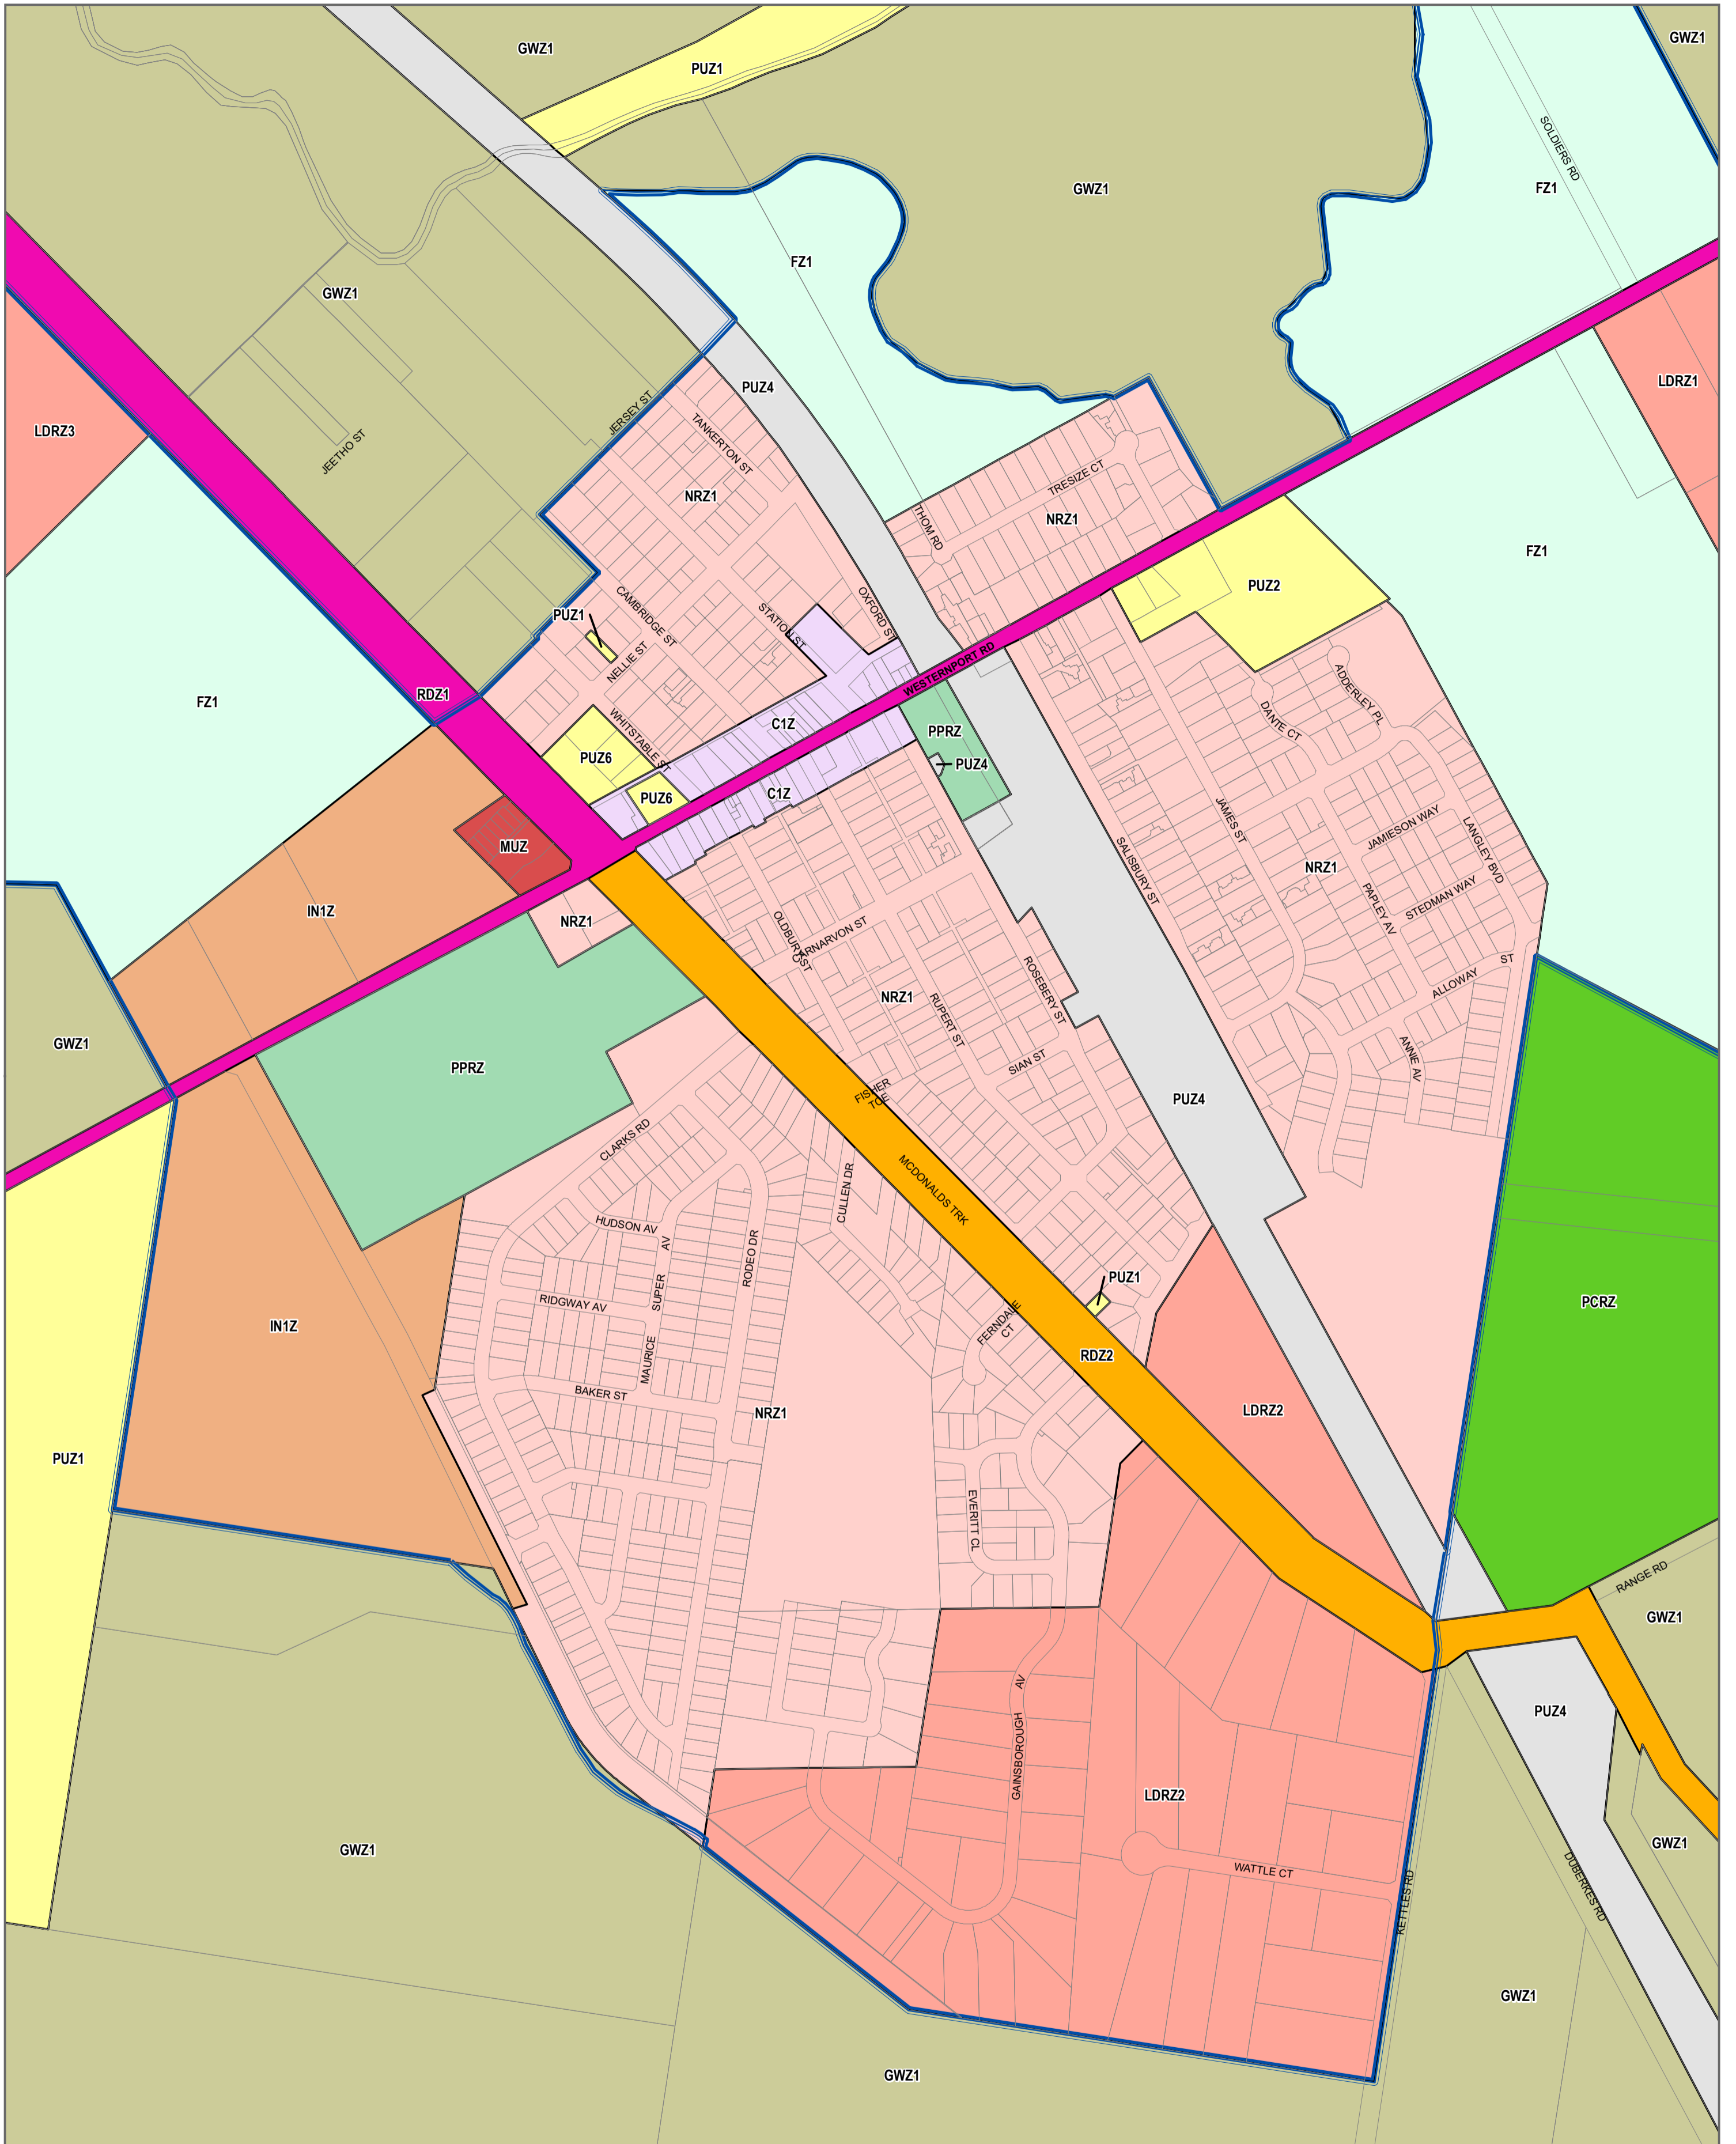

CARDINIA PLANNING SCHEME - LOCAL PROVISION

Disclaimer
This publication may be of assistance to you but the State of Victoria and its employees do not guarantee that the publication is without flaw of any kind or is wholly appropriate for your particular purposes and therefore disclaims all liability for any error, loss or other consequence which may arise from you relying on any information in this publication.

0 225 450
Meters
Australian Map Grid Zone 55

NORTH

Planning Group
AMENDMENT C205card
Printed: 1/10/2019

Environment, Land, Water and Planning