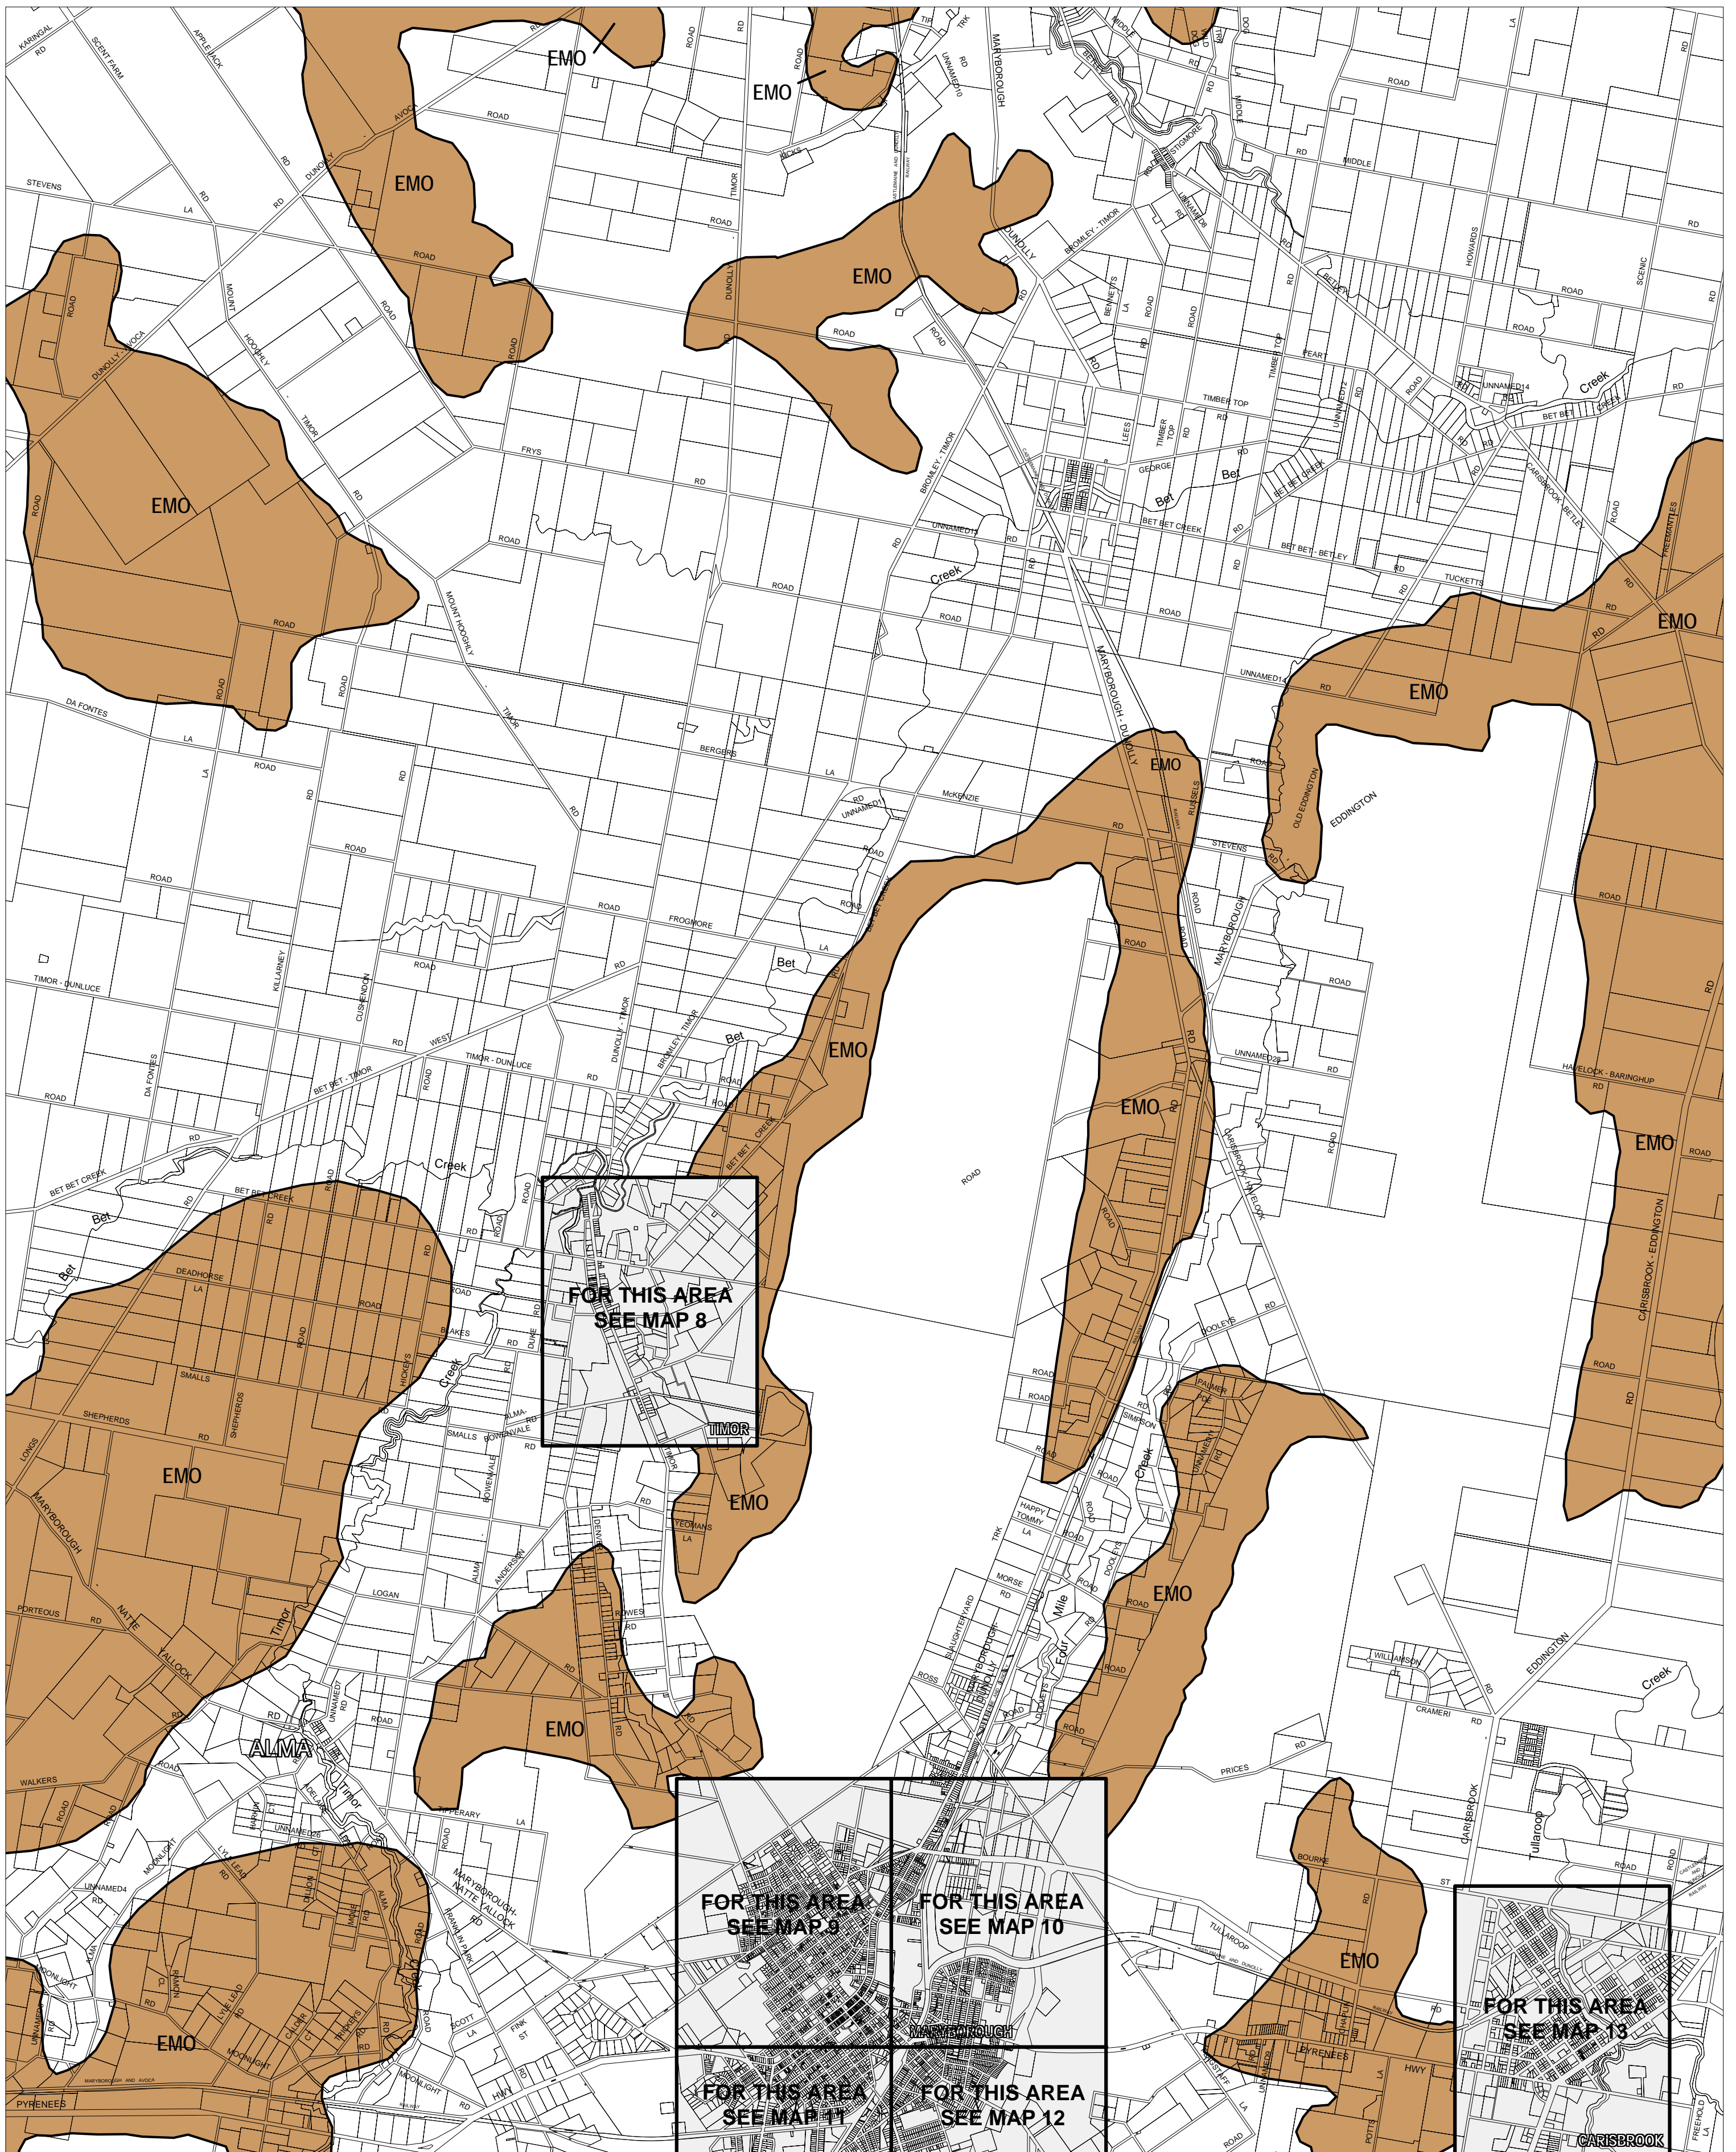

CENTRAL GOLDFIELDS PLANNING SCHEME - LOCAL PROVISION

Overlays

EMO Erosion Management Overlay

AUSTRALIAN MAP GRID ZONE 54

INDEX TO ADJOINING METRIC SERIES MAP

Printed: 13/9/2007