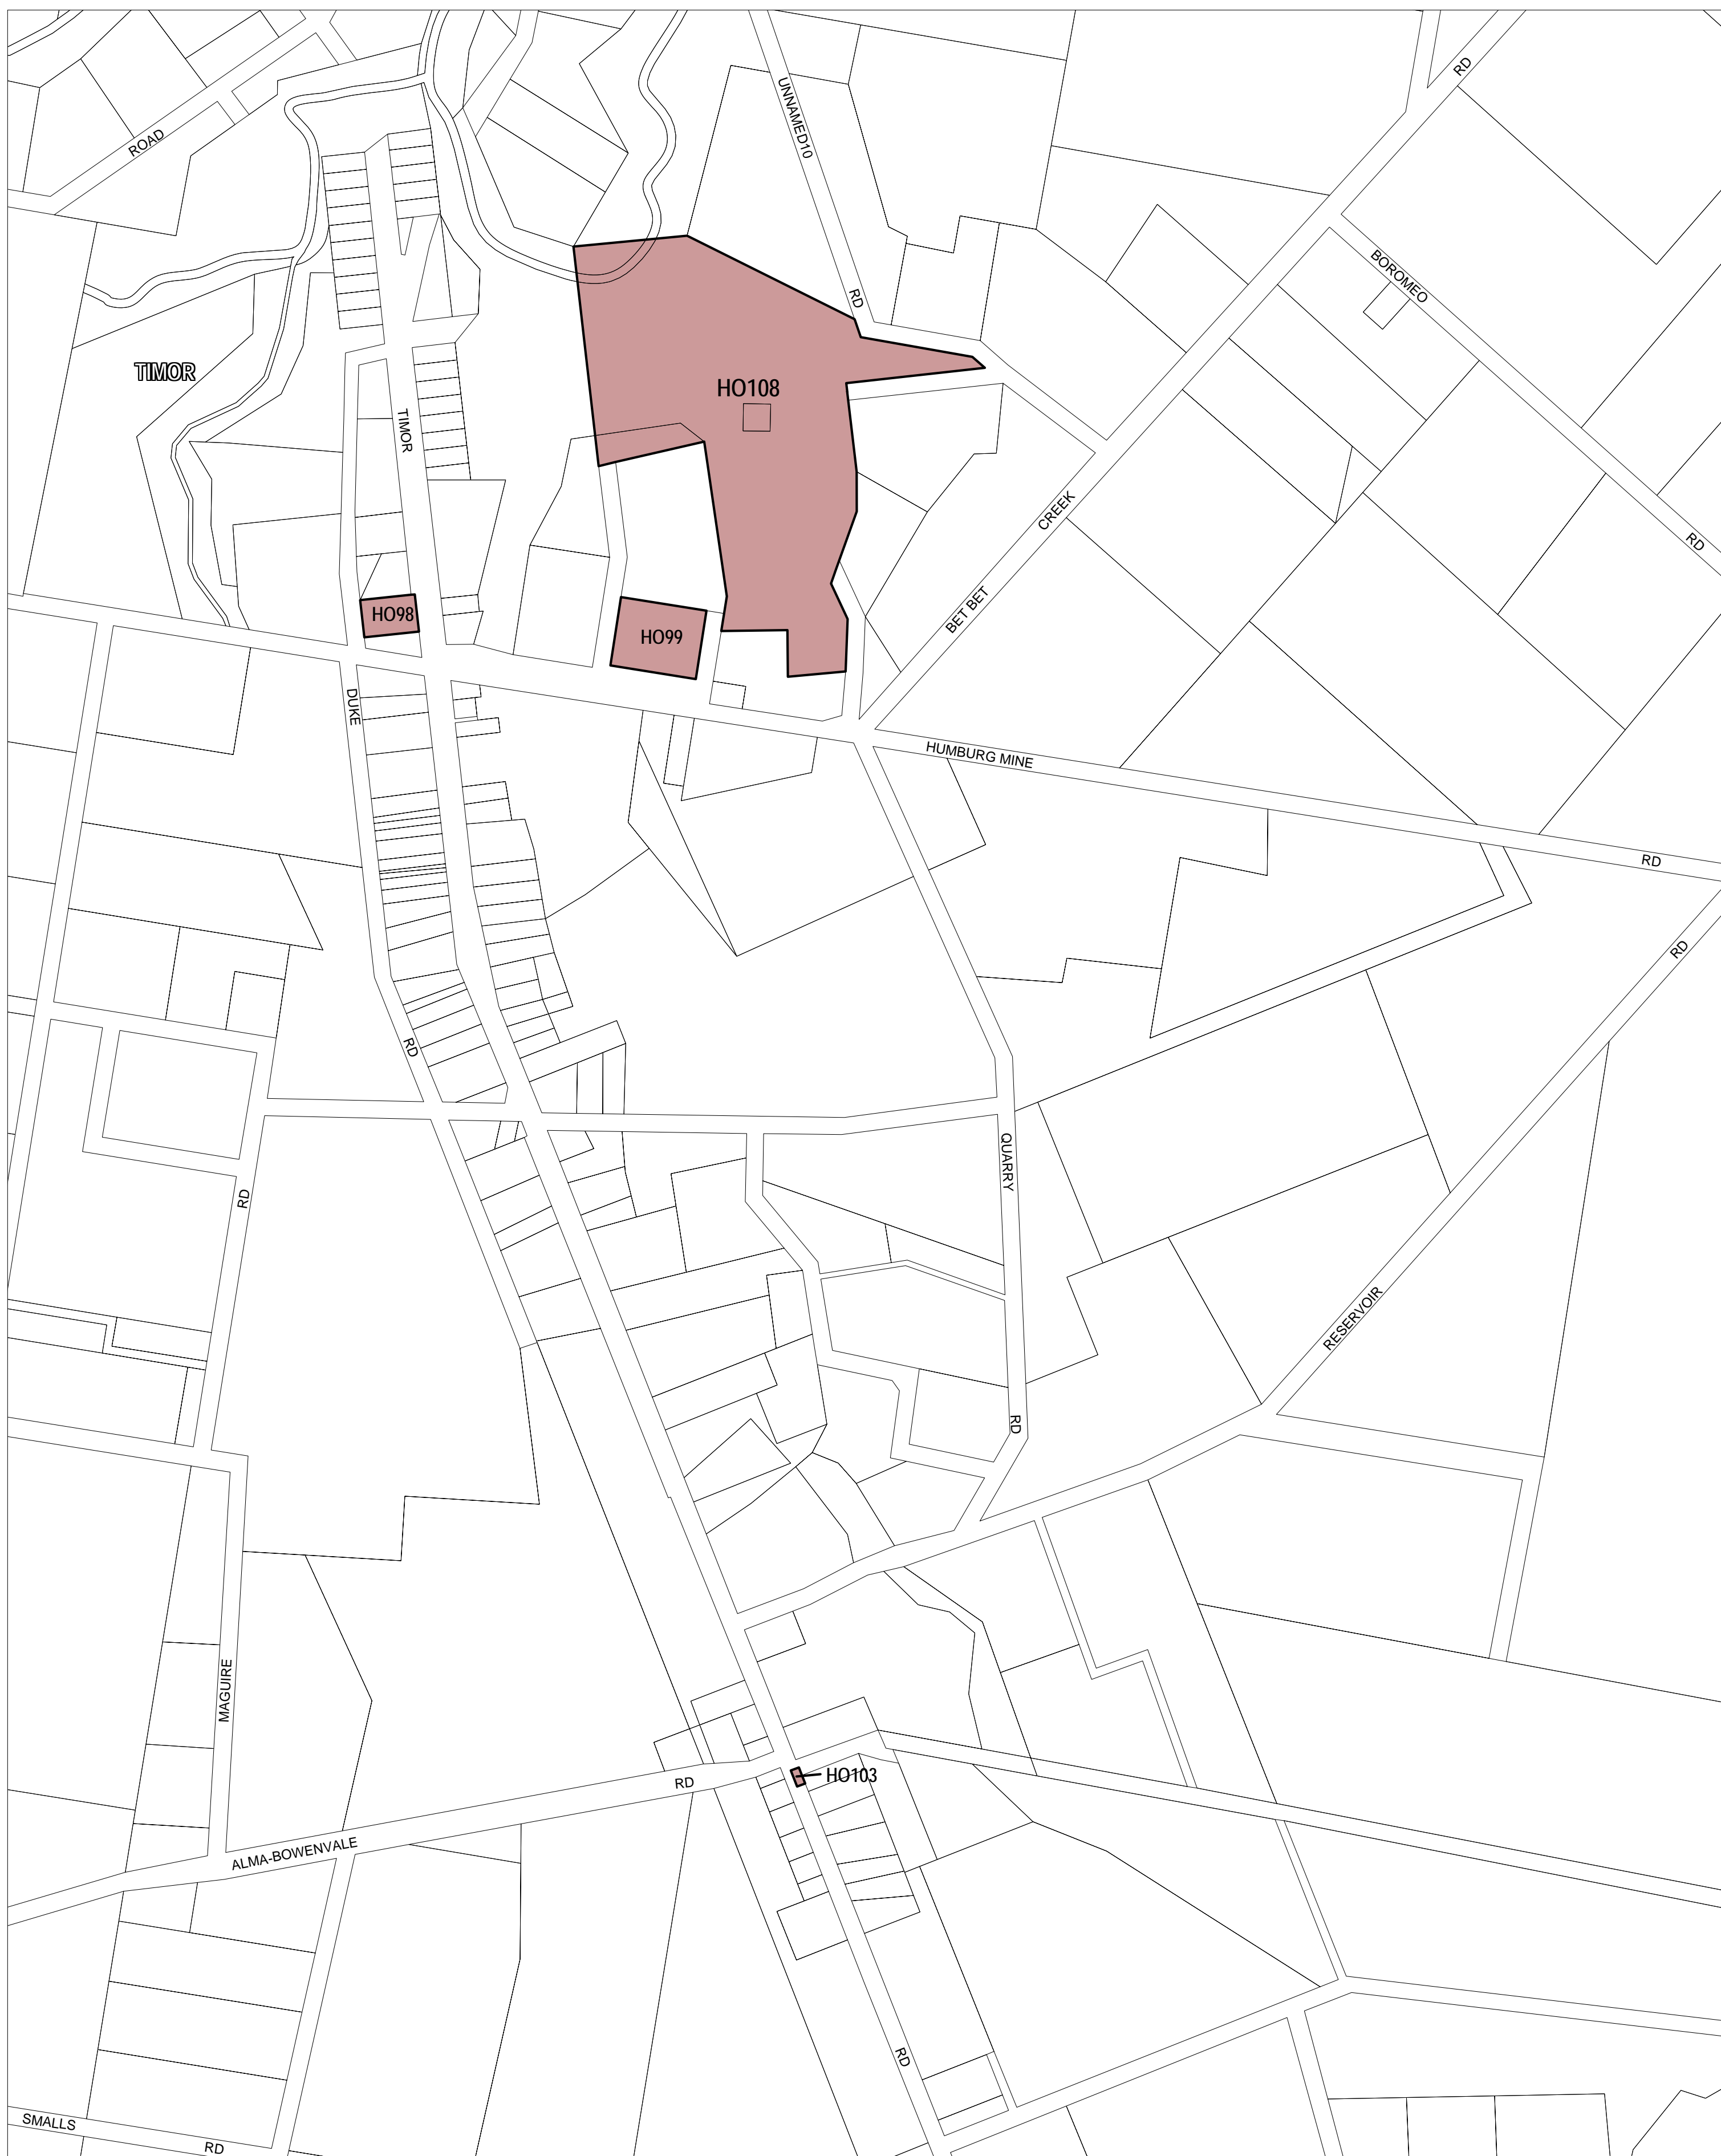

CENTRAL GOLDFIELDS PLANNING SCHEME - LOCAL PROVISION

Overlays

HO Heritage Overlay

AUSTRALIAN MAP GRID ZONE 54

Printed: 13/9/2007