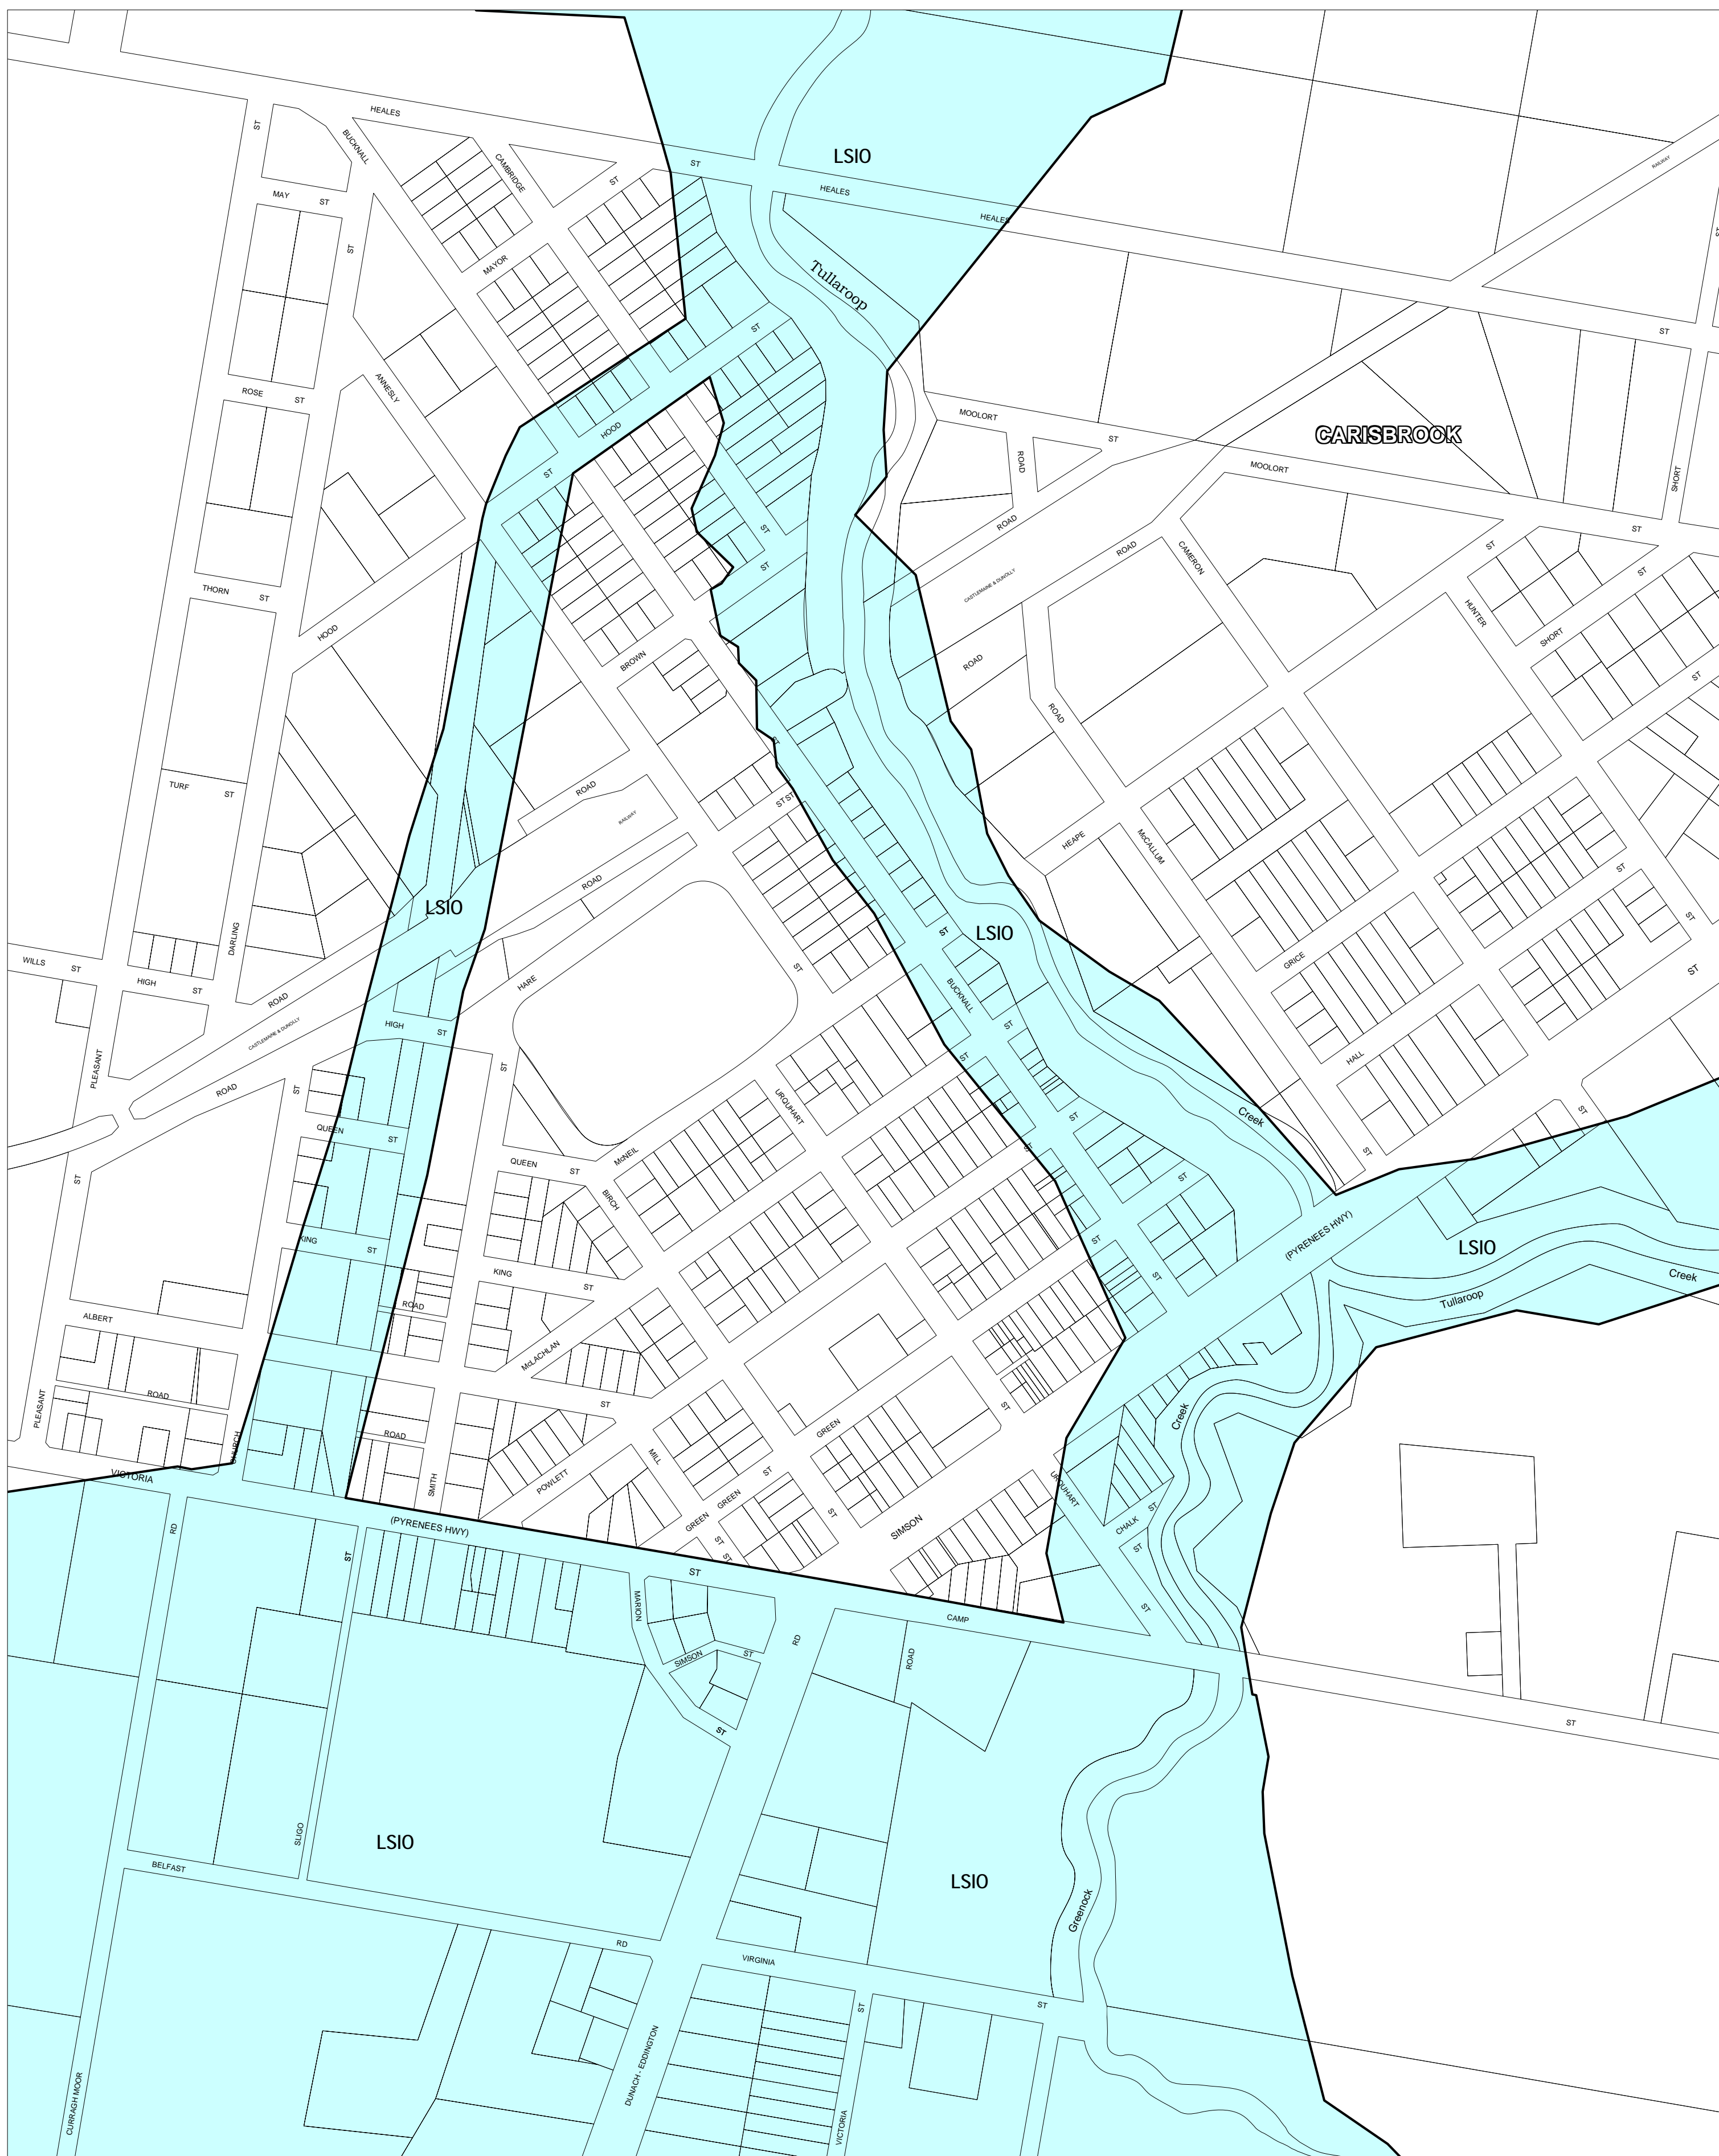

CENTRAL GOLDFIELDS PLANNING SCHEME - LOCAL PROVISION

Overlays

LSIO Land Subject to Inundation Overlay

AUSTRALIAN MAP GRID ZONE 54

Printed: 13/9/2007