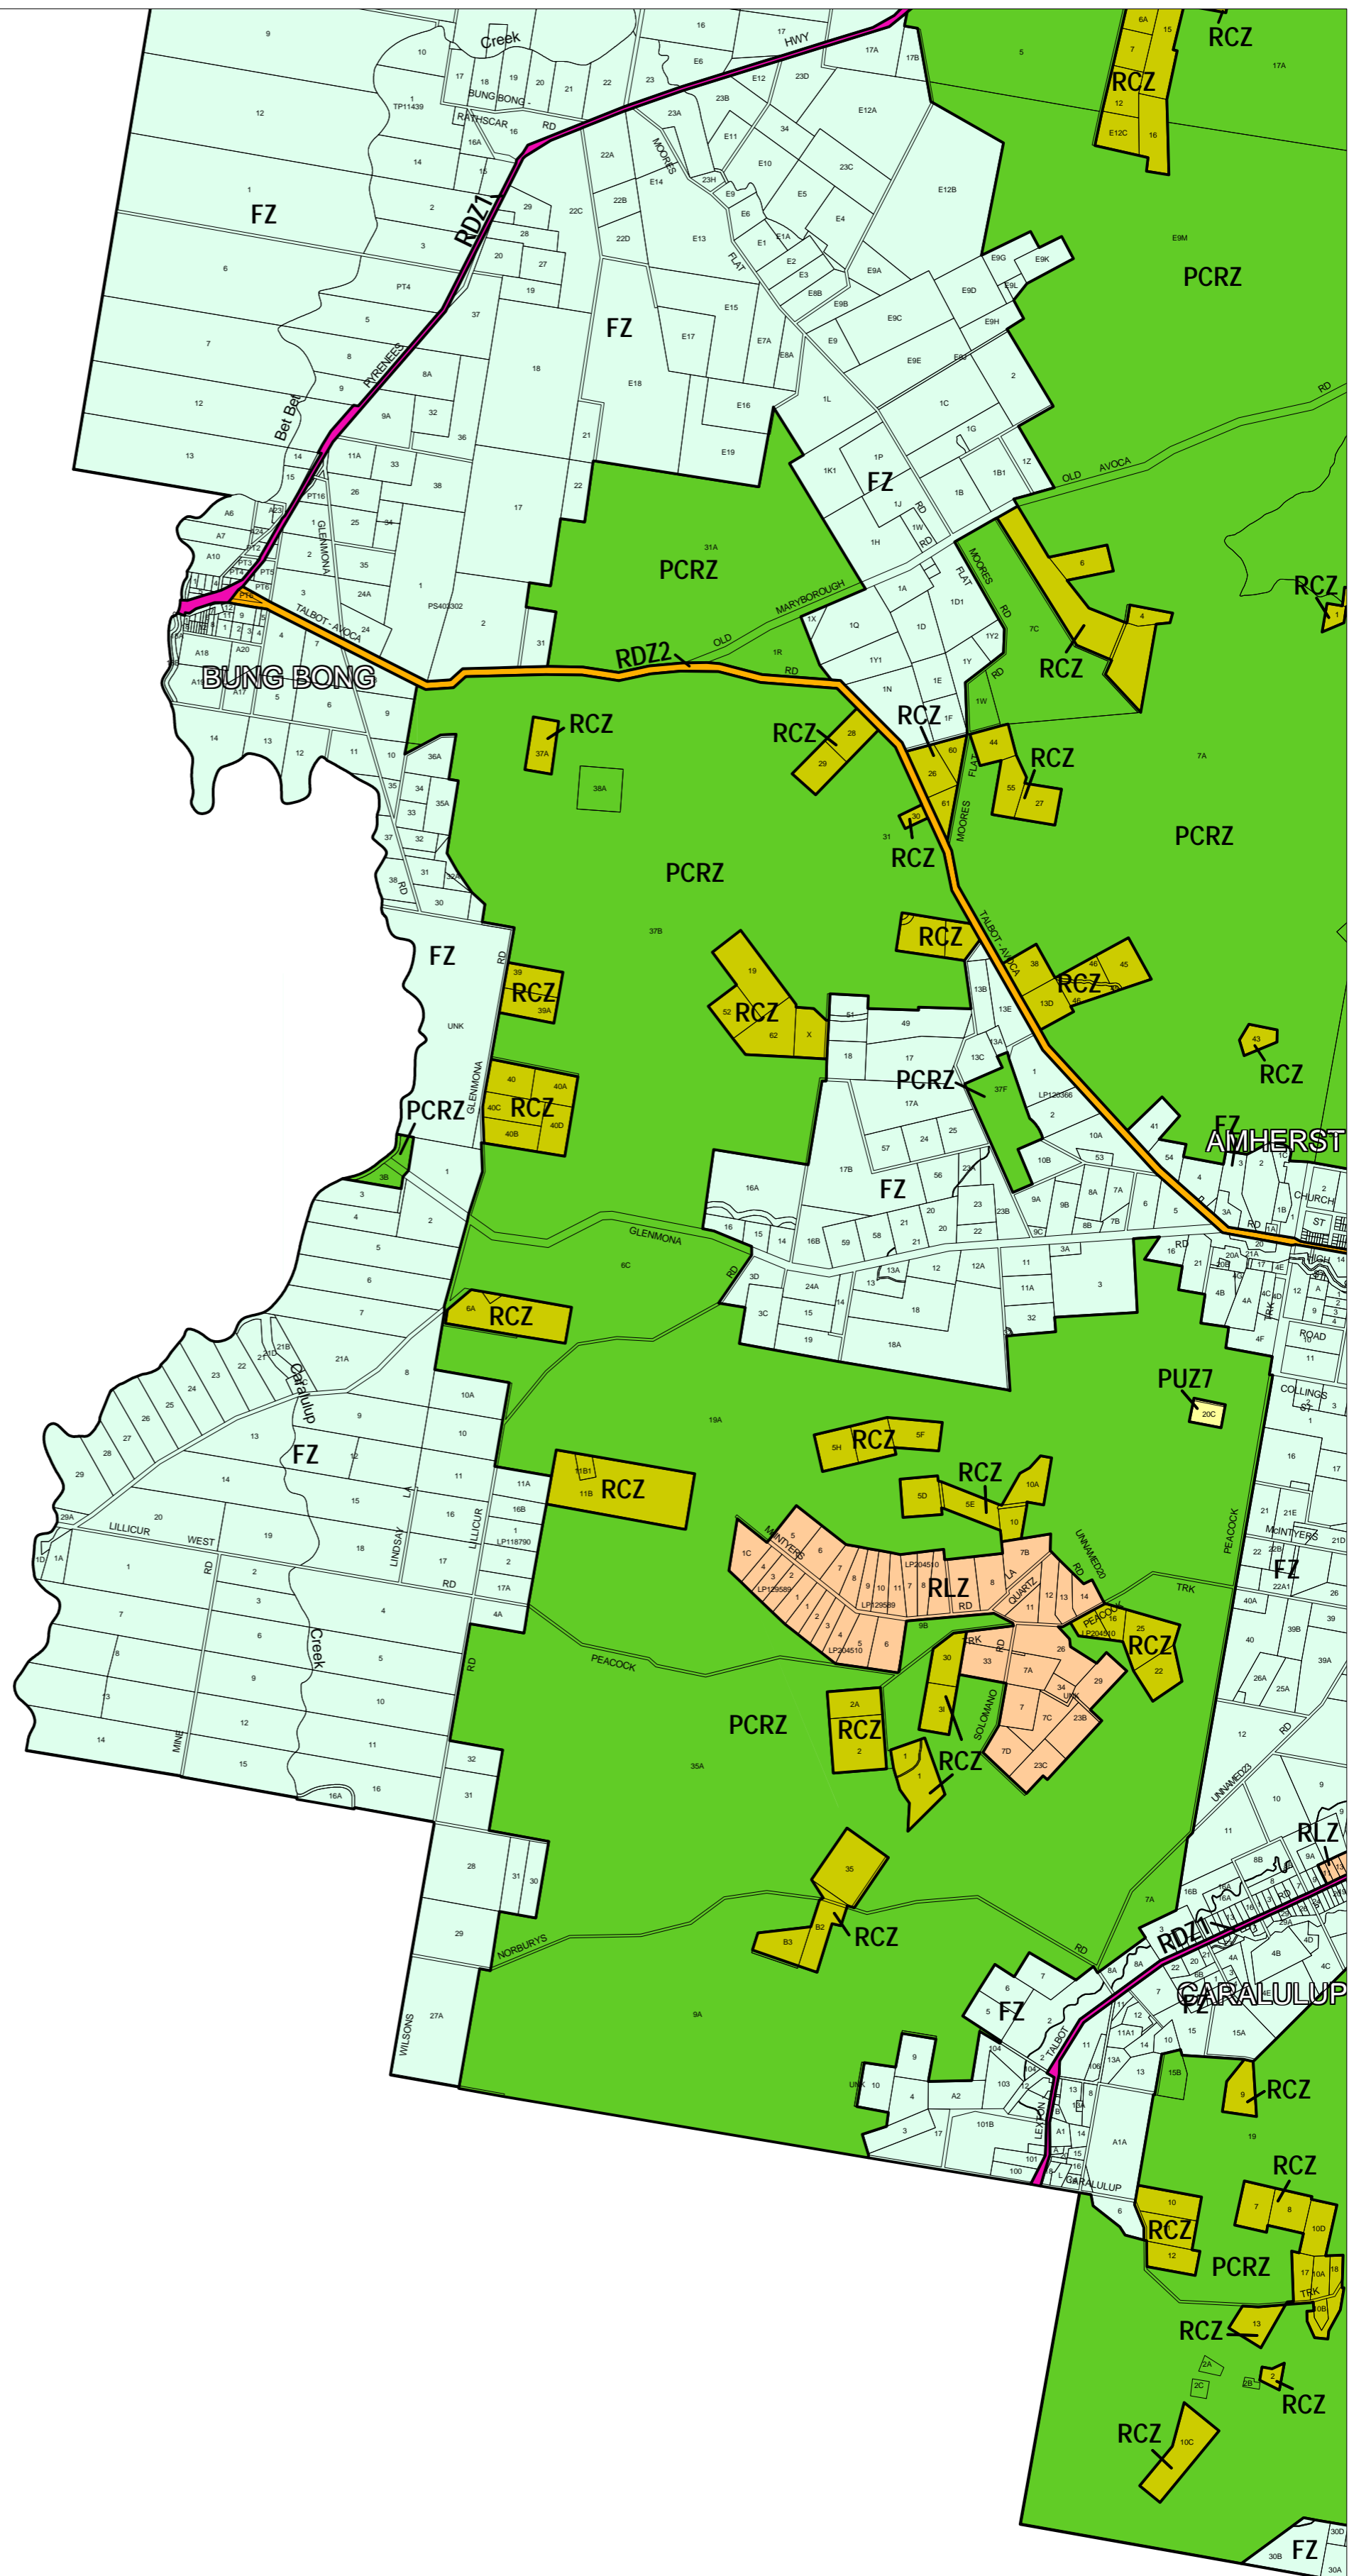

CENTRAL GOLDFIELDS PLANNING SCHEME - LOCAL PROVISION

1. **Public Land**
2. Public Conservation And Resource Zone
   - Public Use Zone Other Public Use
   - Road Zone Category 1
   - Road Zone Category 2
3. **Rural**
4. Farming Zone
   - Rural Conservation Zone
   - Rural Living Zone

Printed: 20/7/2006

AMENDMENT C9

ZONES

MAP No 15