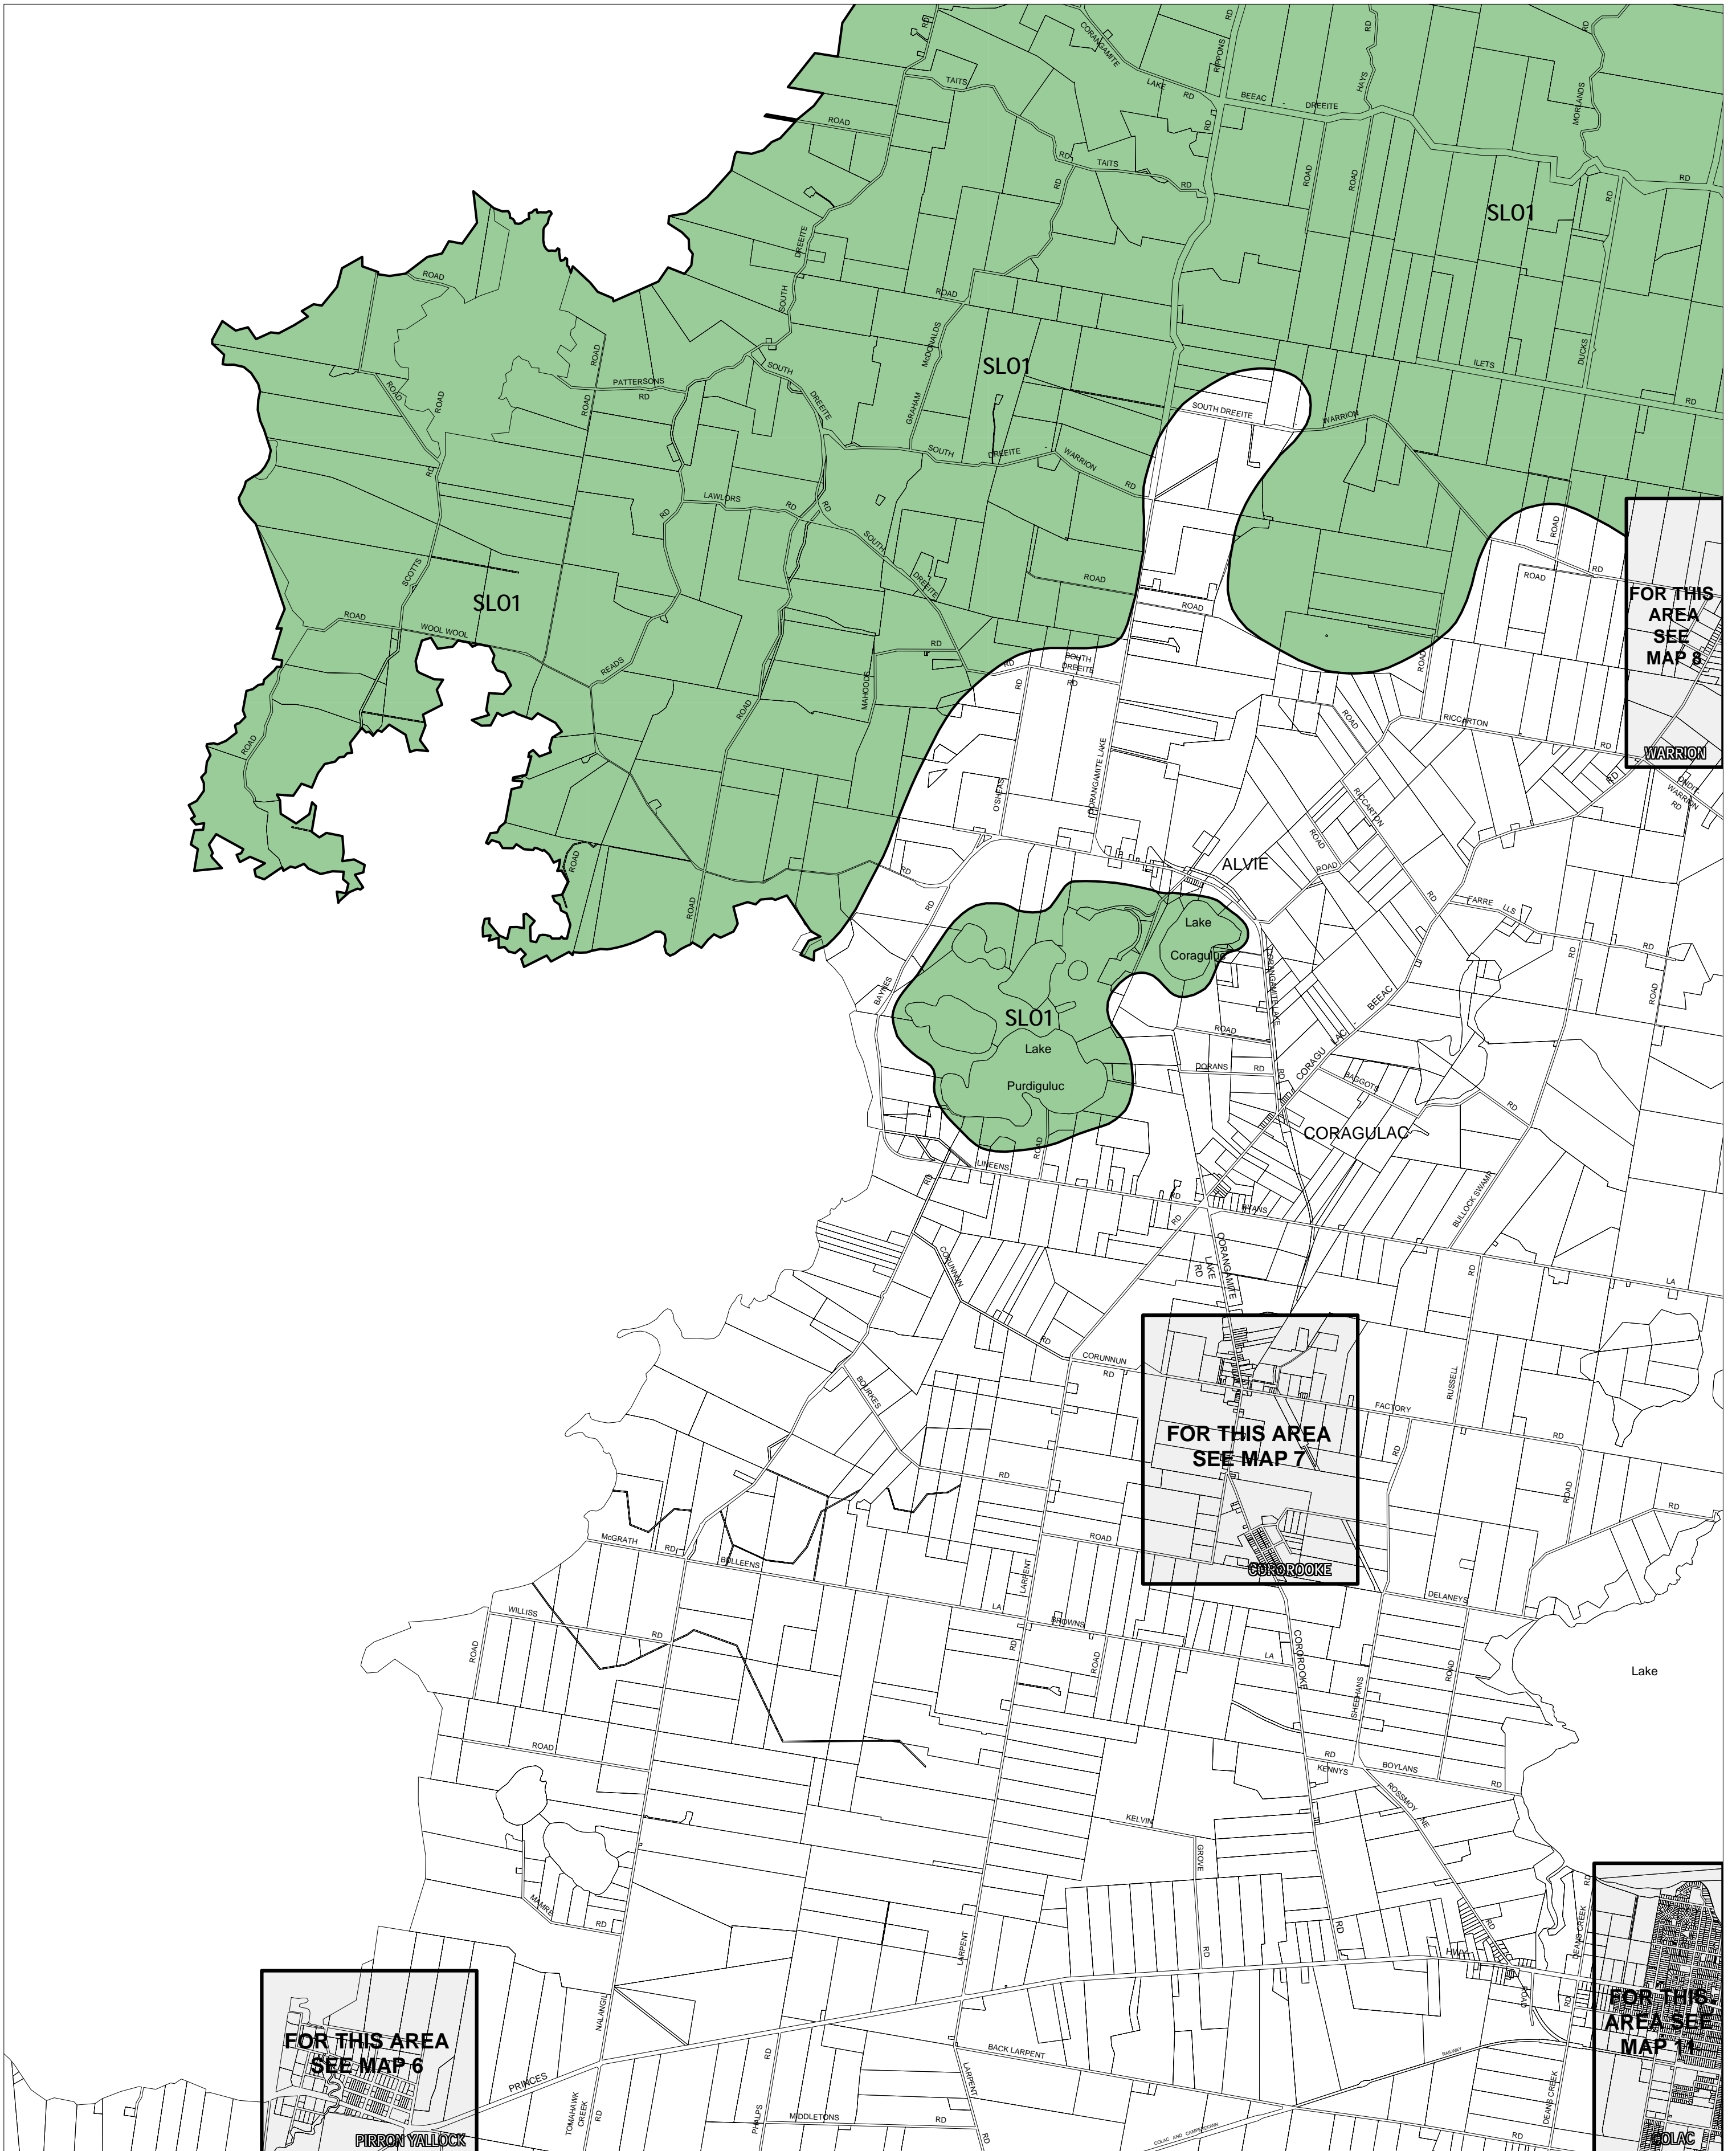

COLAC OTWAY PLANNING SCHEME - LOCAL PROVISION

Overlays

- SLO1 Significant Landscape Overlay - Schedule 1

AUSTRALIAN MAP GRID ZONE 54

INDEX TO ADJOINING METRIC SERIES MAP

1	2	4
5	9	12
14	16	18
19	20	26
25	26	27

Printed: 26/9/2007