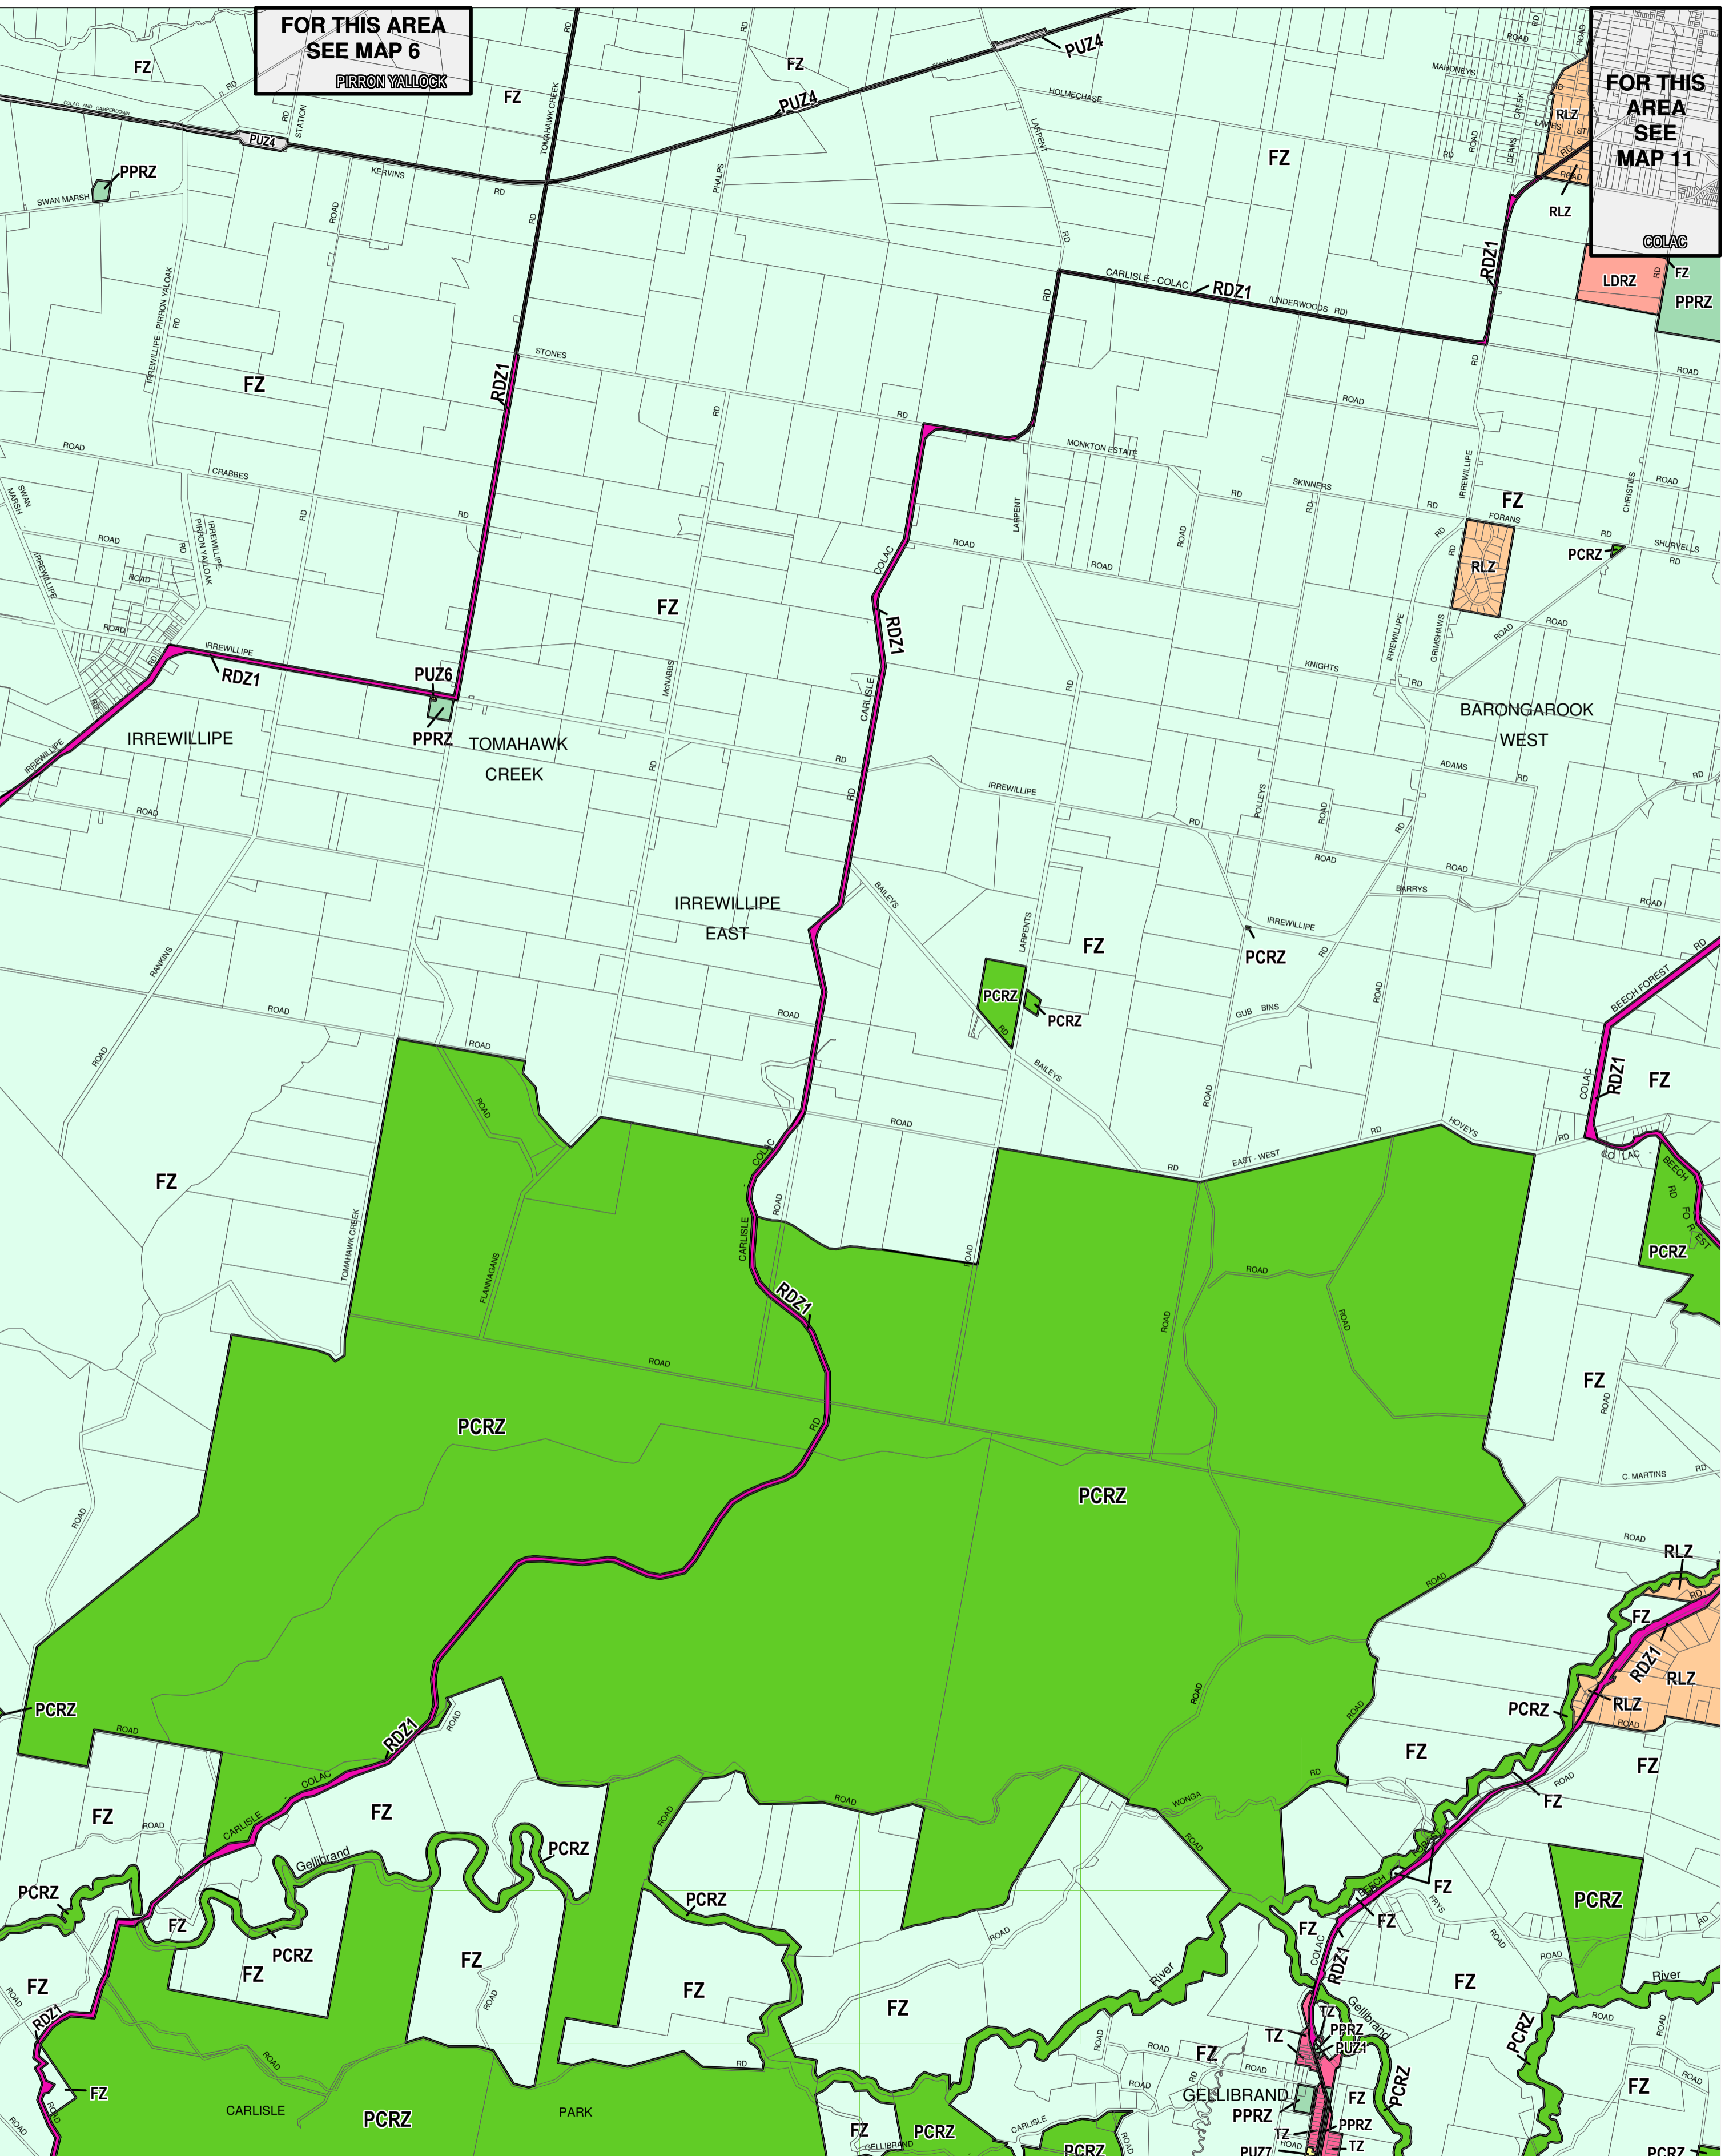

COLAC OTWAY PLANNING SCHEME - LOCAL PROVISION

Public Land	Residential
PCRZ Public Conservation And Resource Zone	LDZ Low Density Residential Zone
PPRZ Public Park And Recreation Zone	TZ Township Zone
PUZ6 Public Use Zone - Local Government	
PUZ7 Public Use Zone - Other Public Use	Rural
PUZ1 Public Use Zone - Service And Utility	FZ Farming Zone
PUZ4 Public Use Zone - Transport	RLZ Rural Living Zone
RDZ1 Road Zone - Category 1	

AUSTRALIAN MAP GRID ZONE 54

Printed: 12/7/2013

AMENDMENT C69