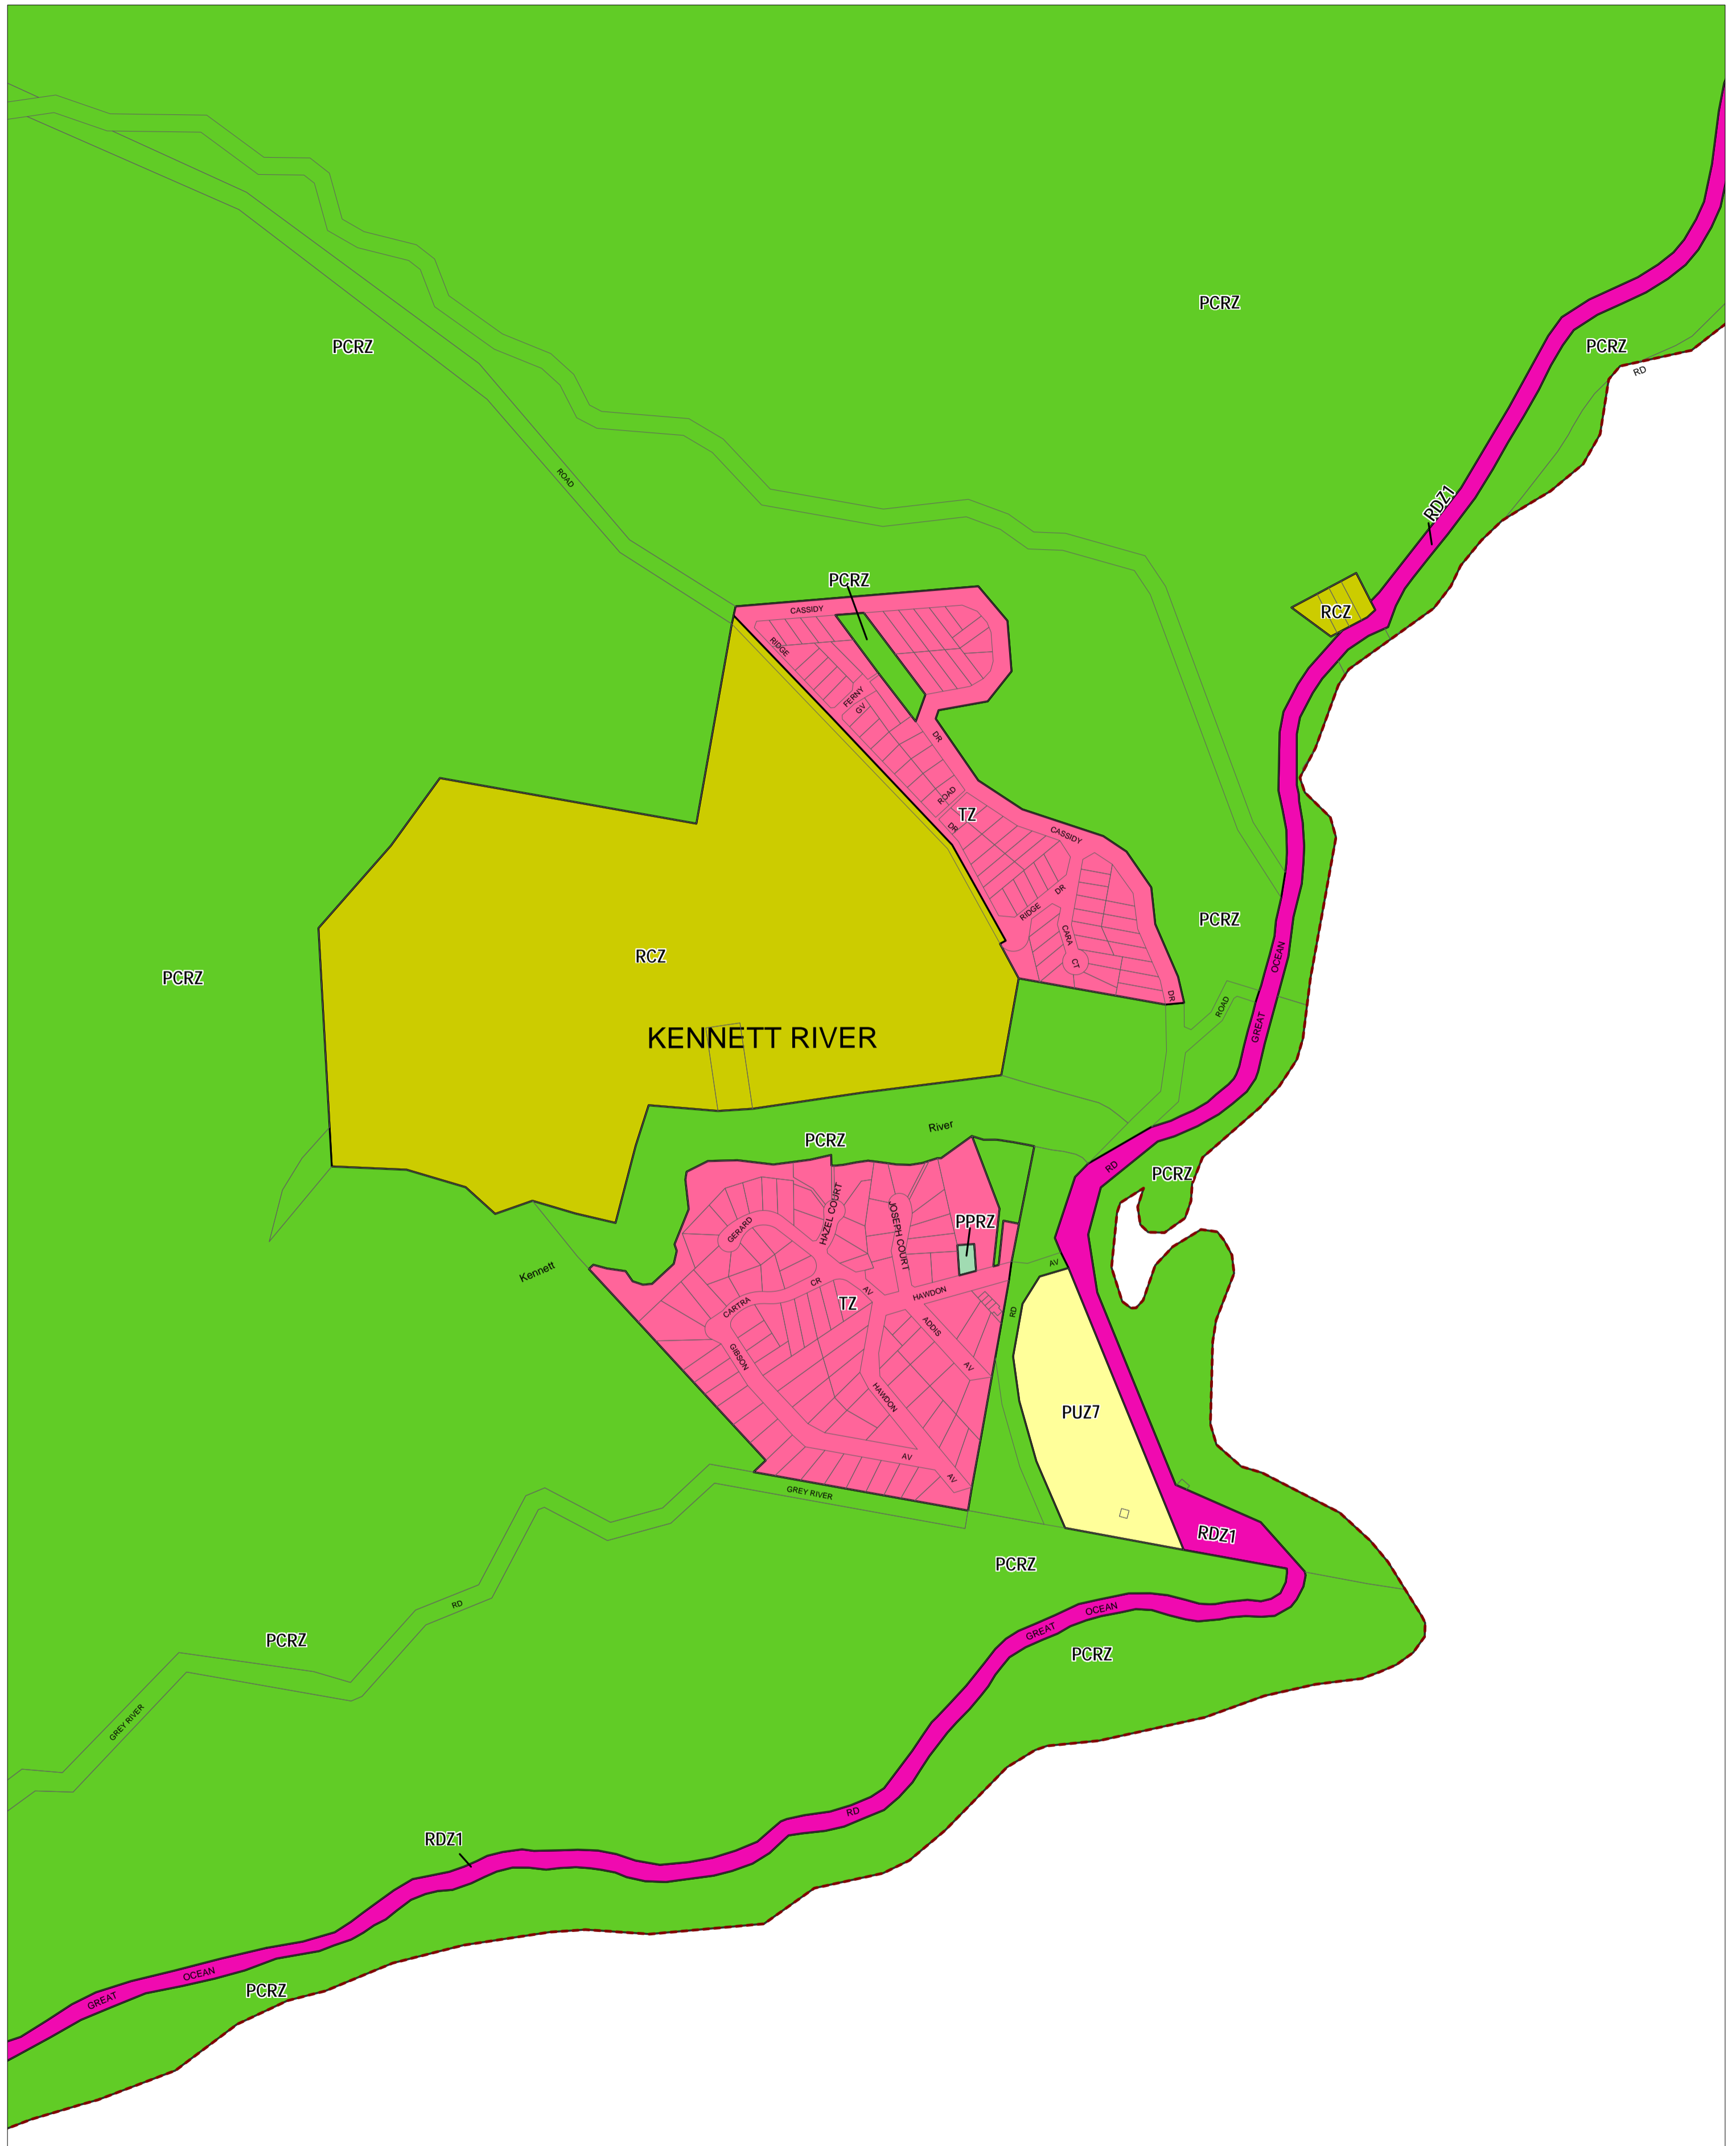

COLAC OTWAY PLANNING SCHEME - LOCAL PROVISION

Public Land	
	Public Conservation And Resource Zone
	Public Park And Recreation Zone
	Public Use Zone - Other Public Use
Residential	
	Township Zone
Rural	
	Rural Conservation Zone

AUSTRALIAN MAP GRID ZONE 54

INDEX TO ADJOINING METRIC SERIES MAP

	1	2	4
	5	6	12
14	8	9	18
19	15	16	22
25	20	21	27
	26	28	

Printed: 17/2/2012

AMENDMENT C54