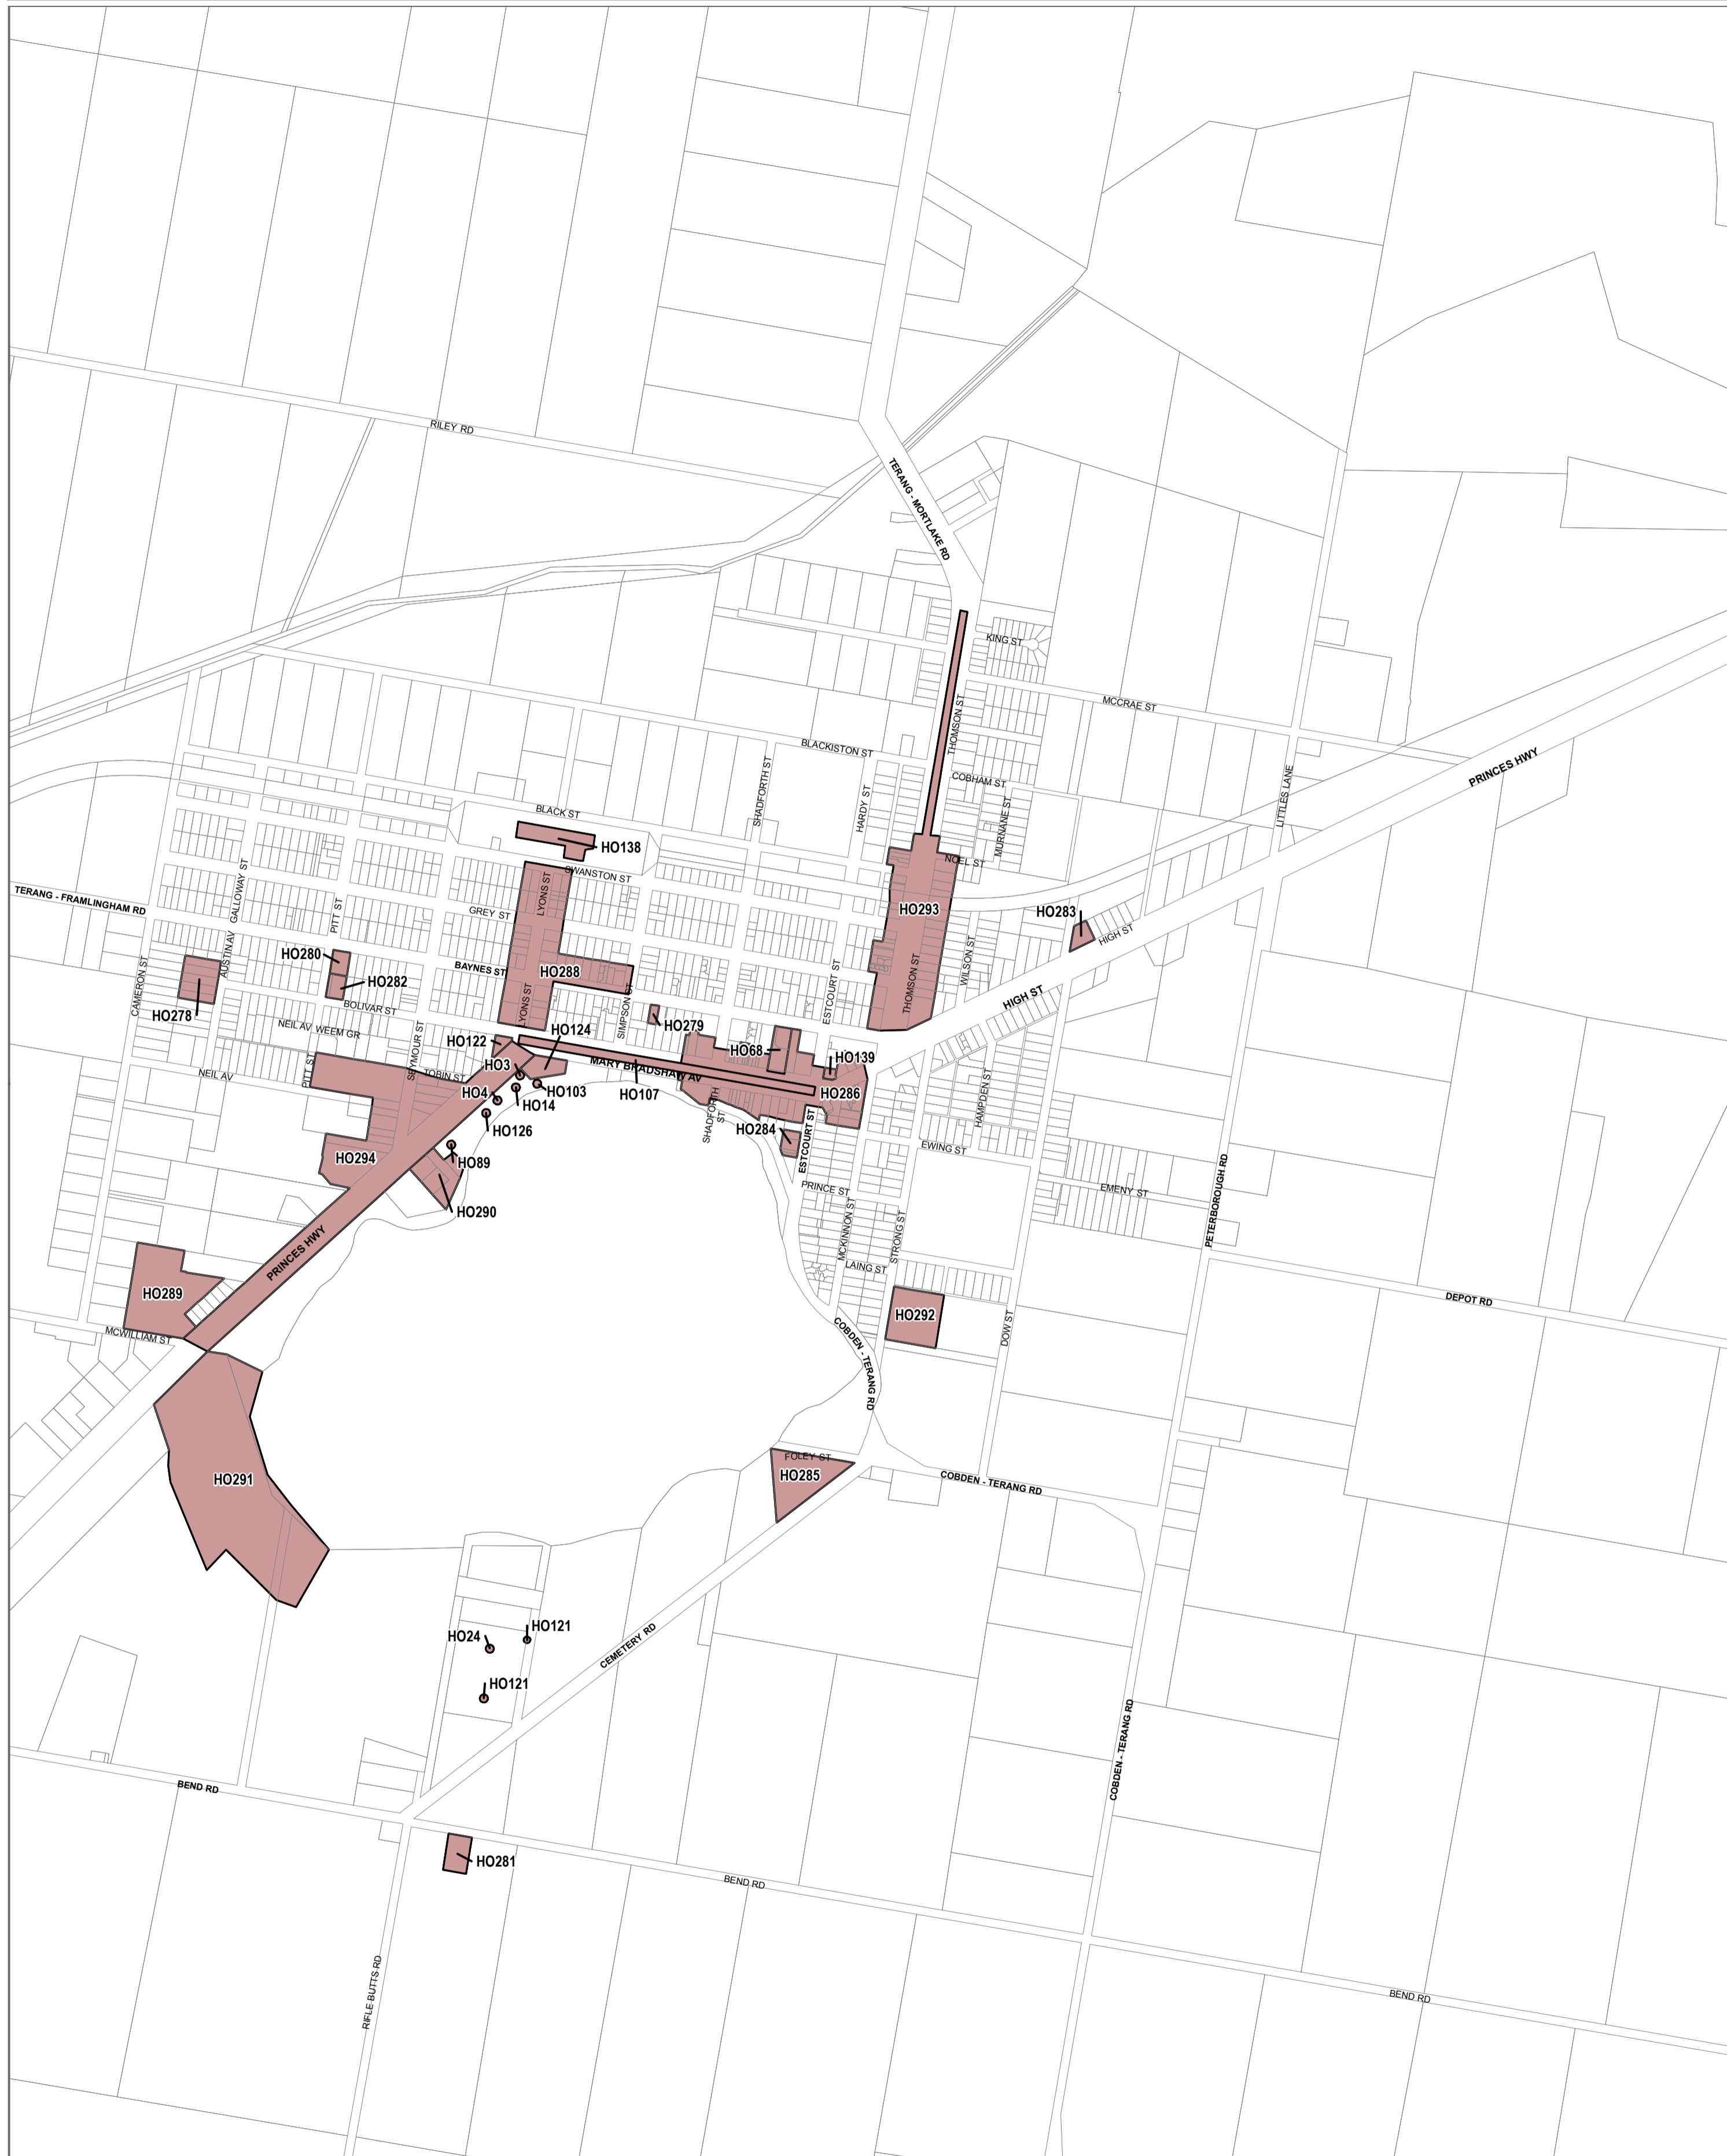

CORANGAMITE PLANNING SCHEME - LOCAL PROVISION

LEGEND

HO - Heritage Overlay

Municipal Boundary
Land Outside Urban Growth Boundary

Disclaimer
This publication may be of assistance to you but the State of Victoria and its employees do not guarantee that the publication is without flaw of any kind or is wholly appropriate for your particular purposes and therefore disclaims all liability for any error, loss or other consequence which may arise from you relying on any information in this publication.

© The State of Victoria Department of Environment, Land, Water and Planning 2018

NORTH
Planning Group
AMENDMENT C44cora
Printed: 14/02/2019

Environment,
Land, Water
and Planning

INDEX TO ADJOINING SCHEME MAPS