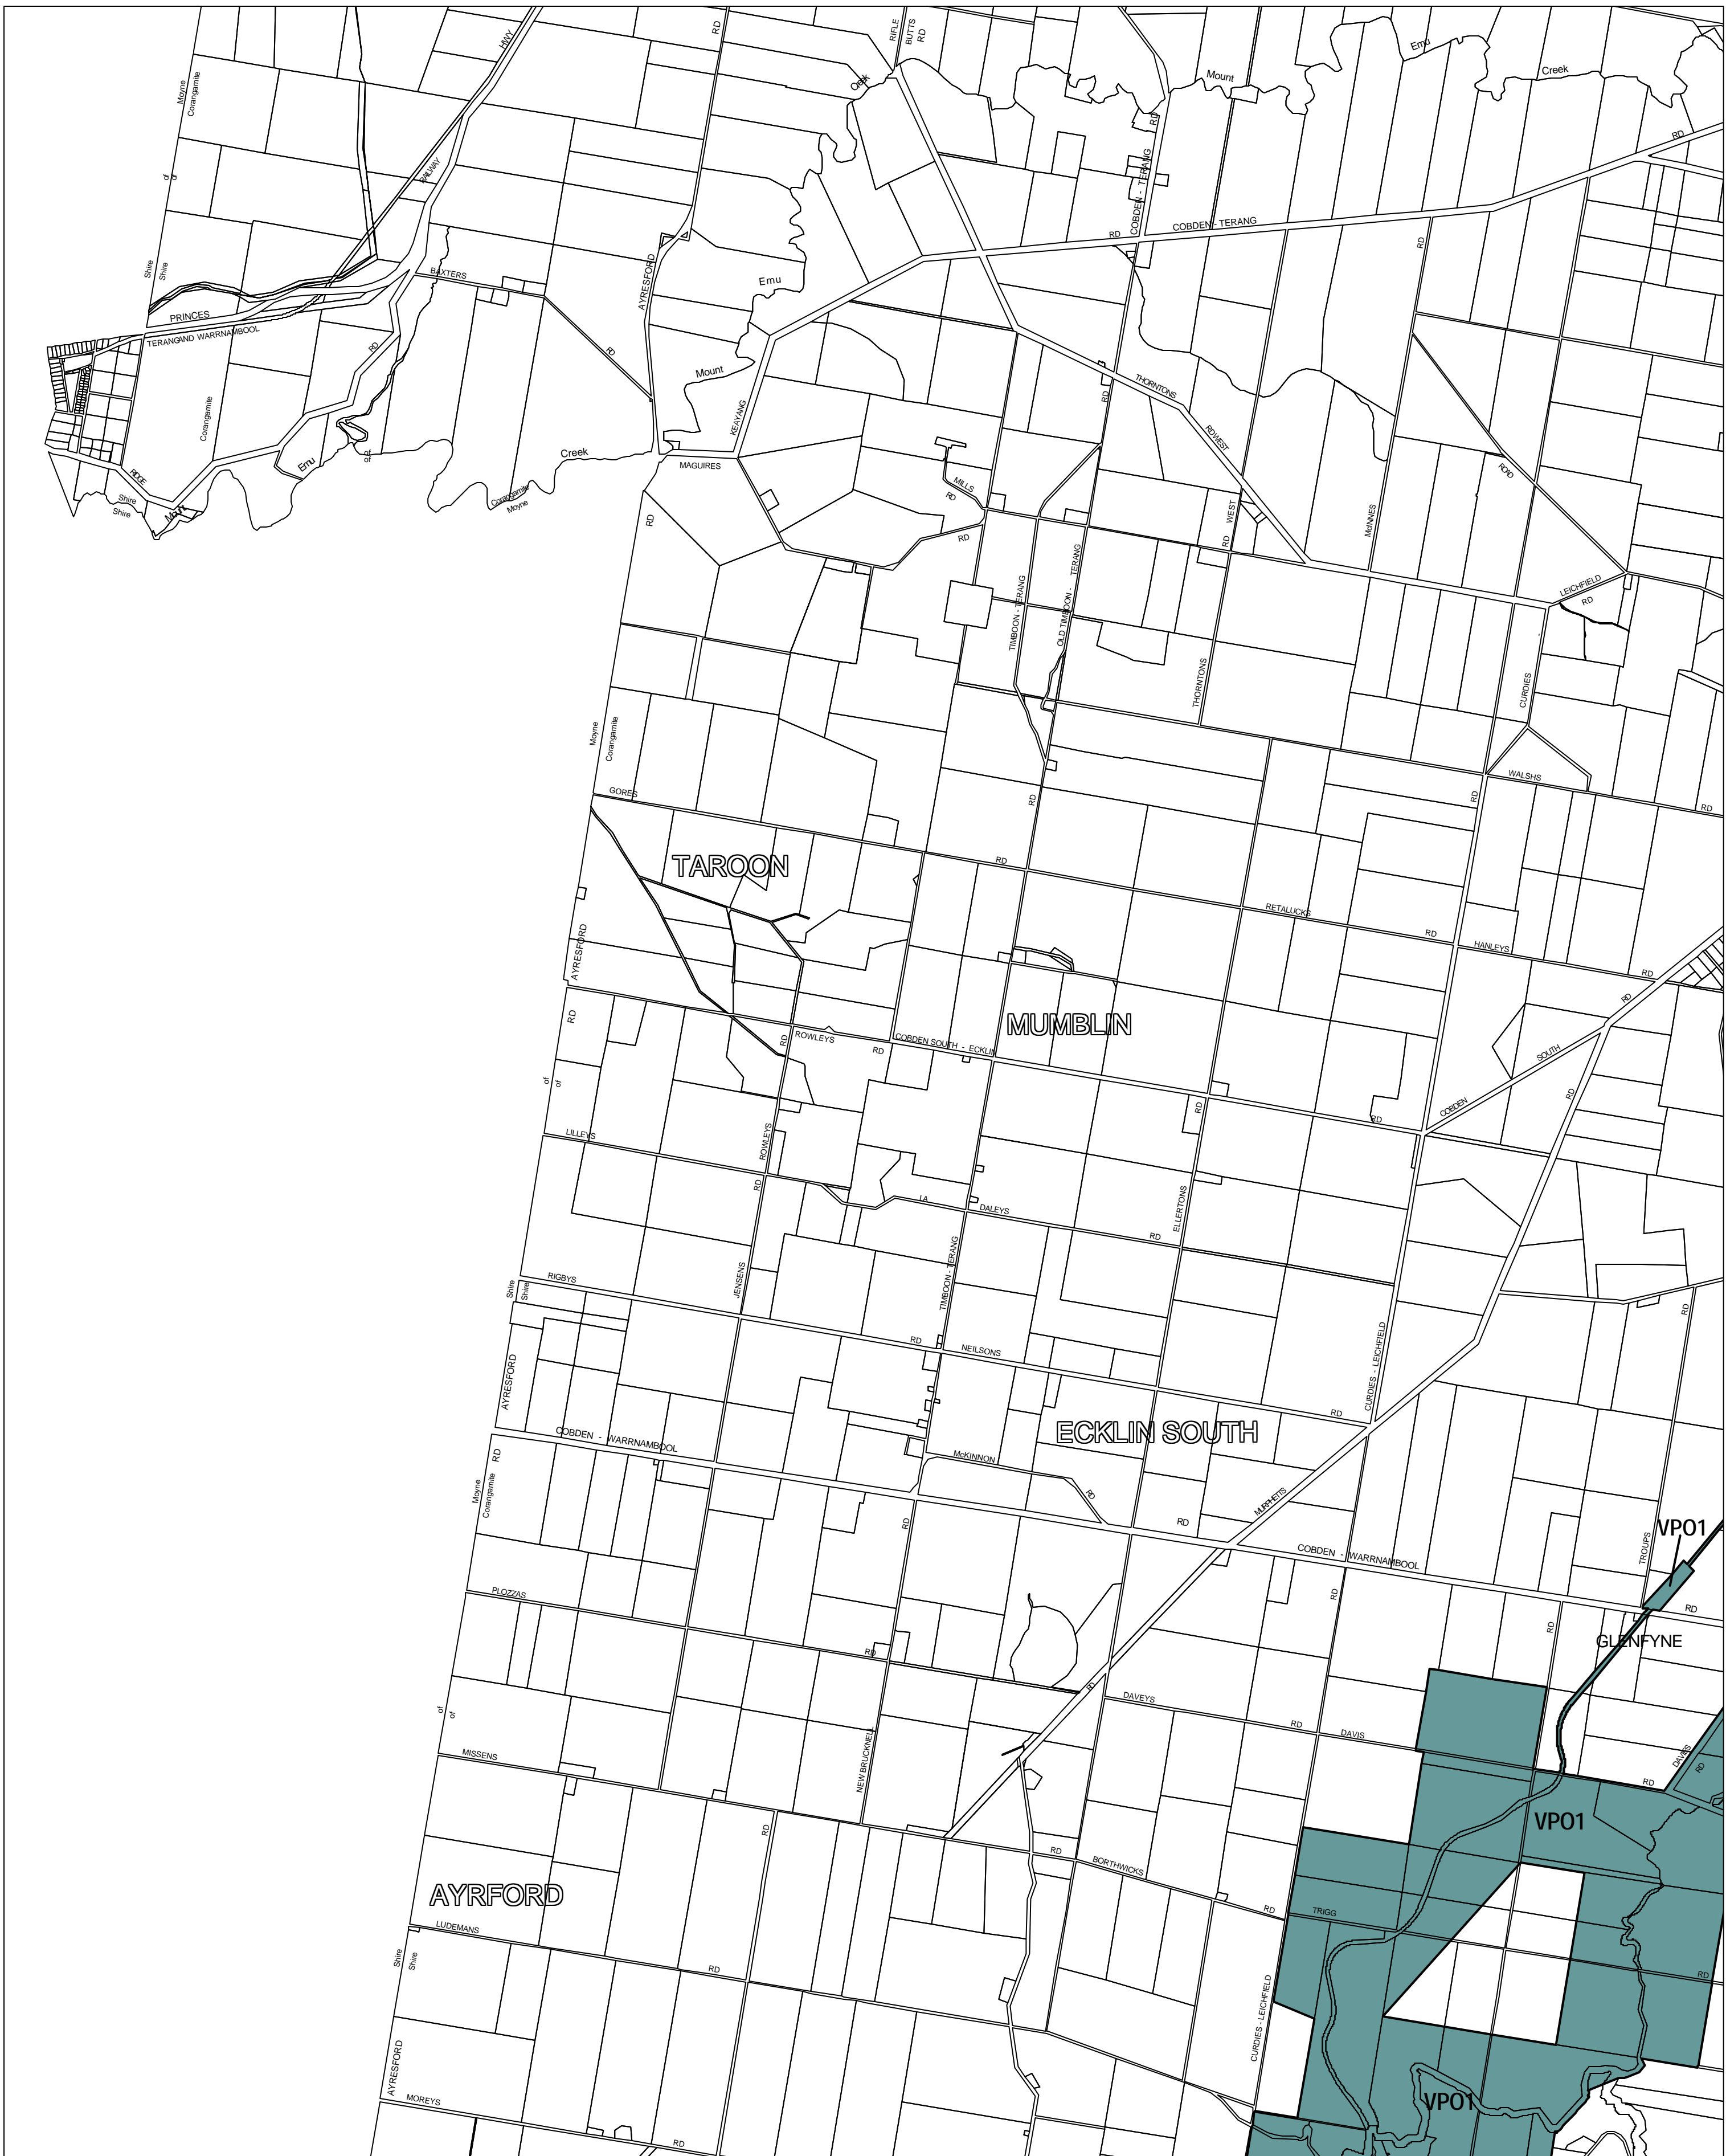

CORANGAMITE PLANNING SCHEME - LOCAL PROVISION

Overlays

Vegetation Protection Overlay - Schedule 1

Printed: 5/6/2007