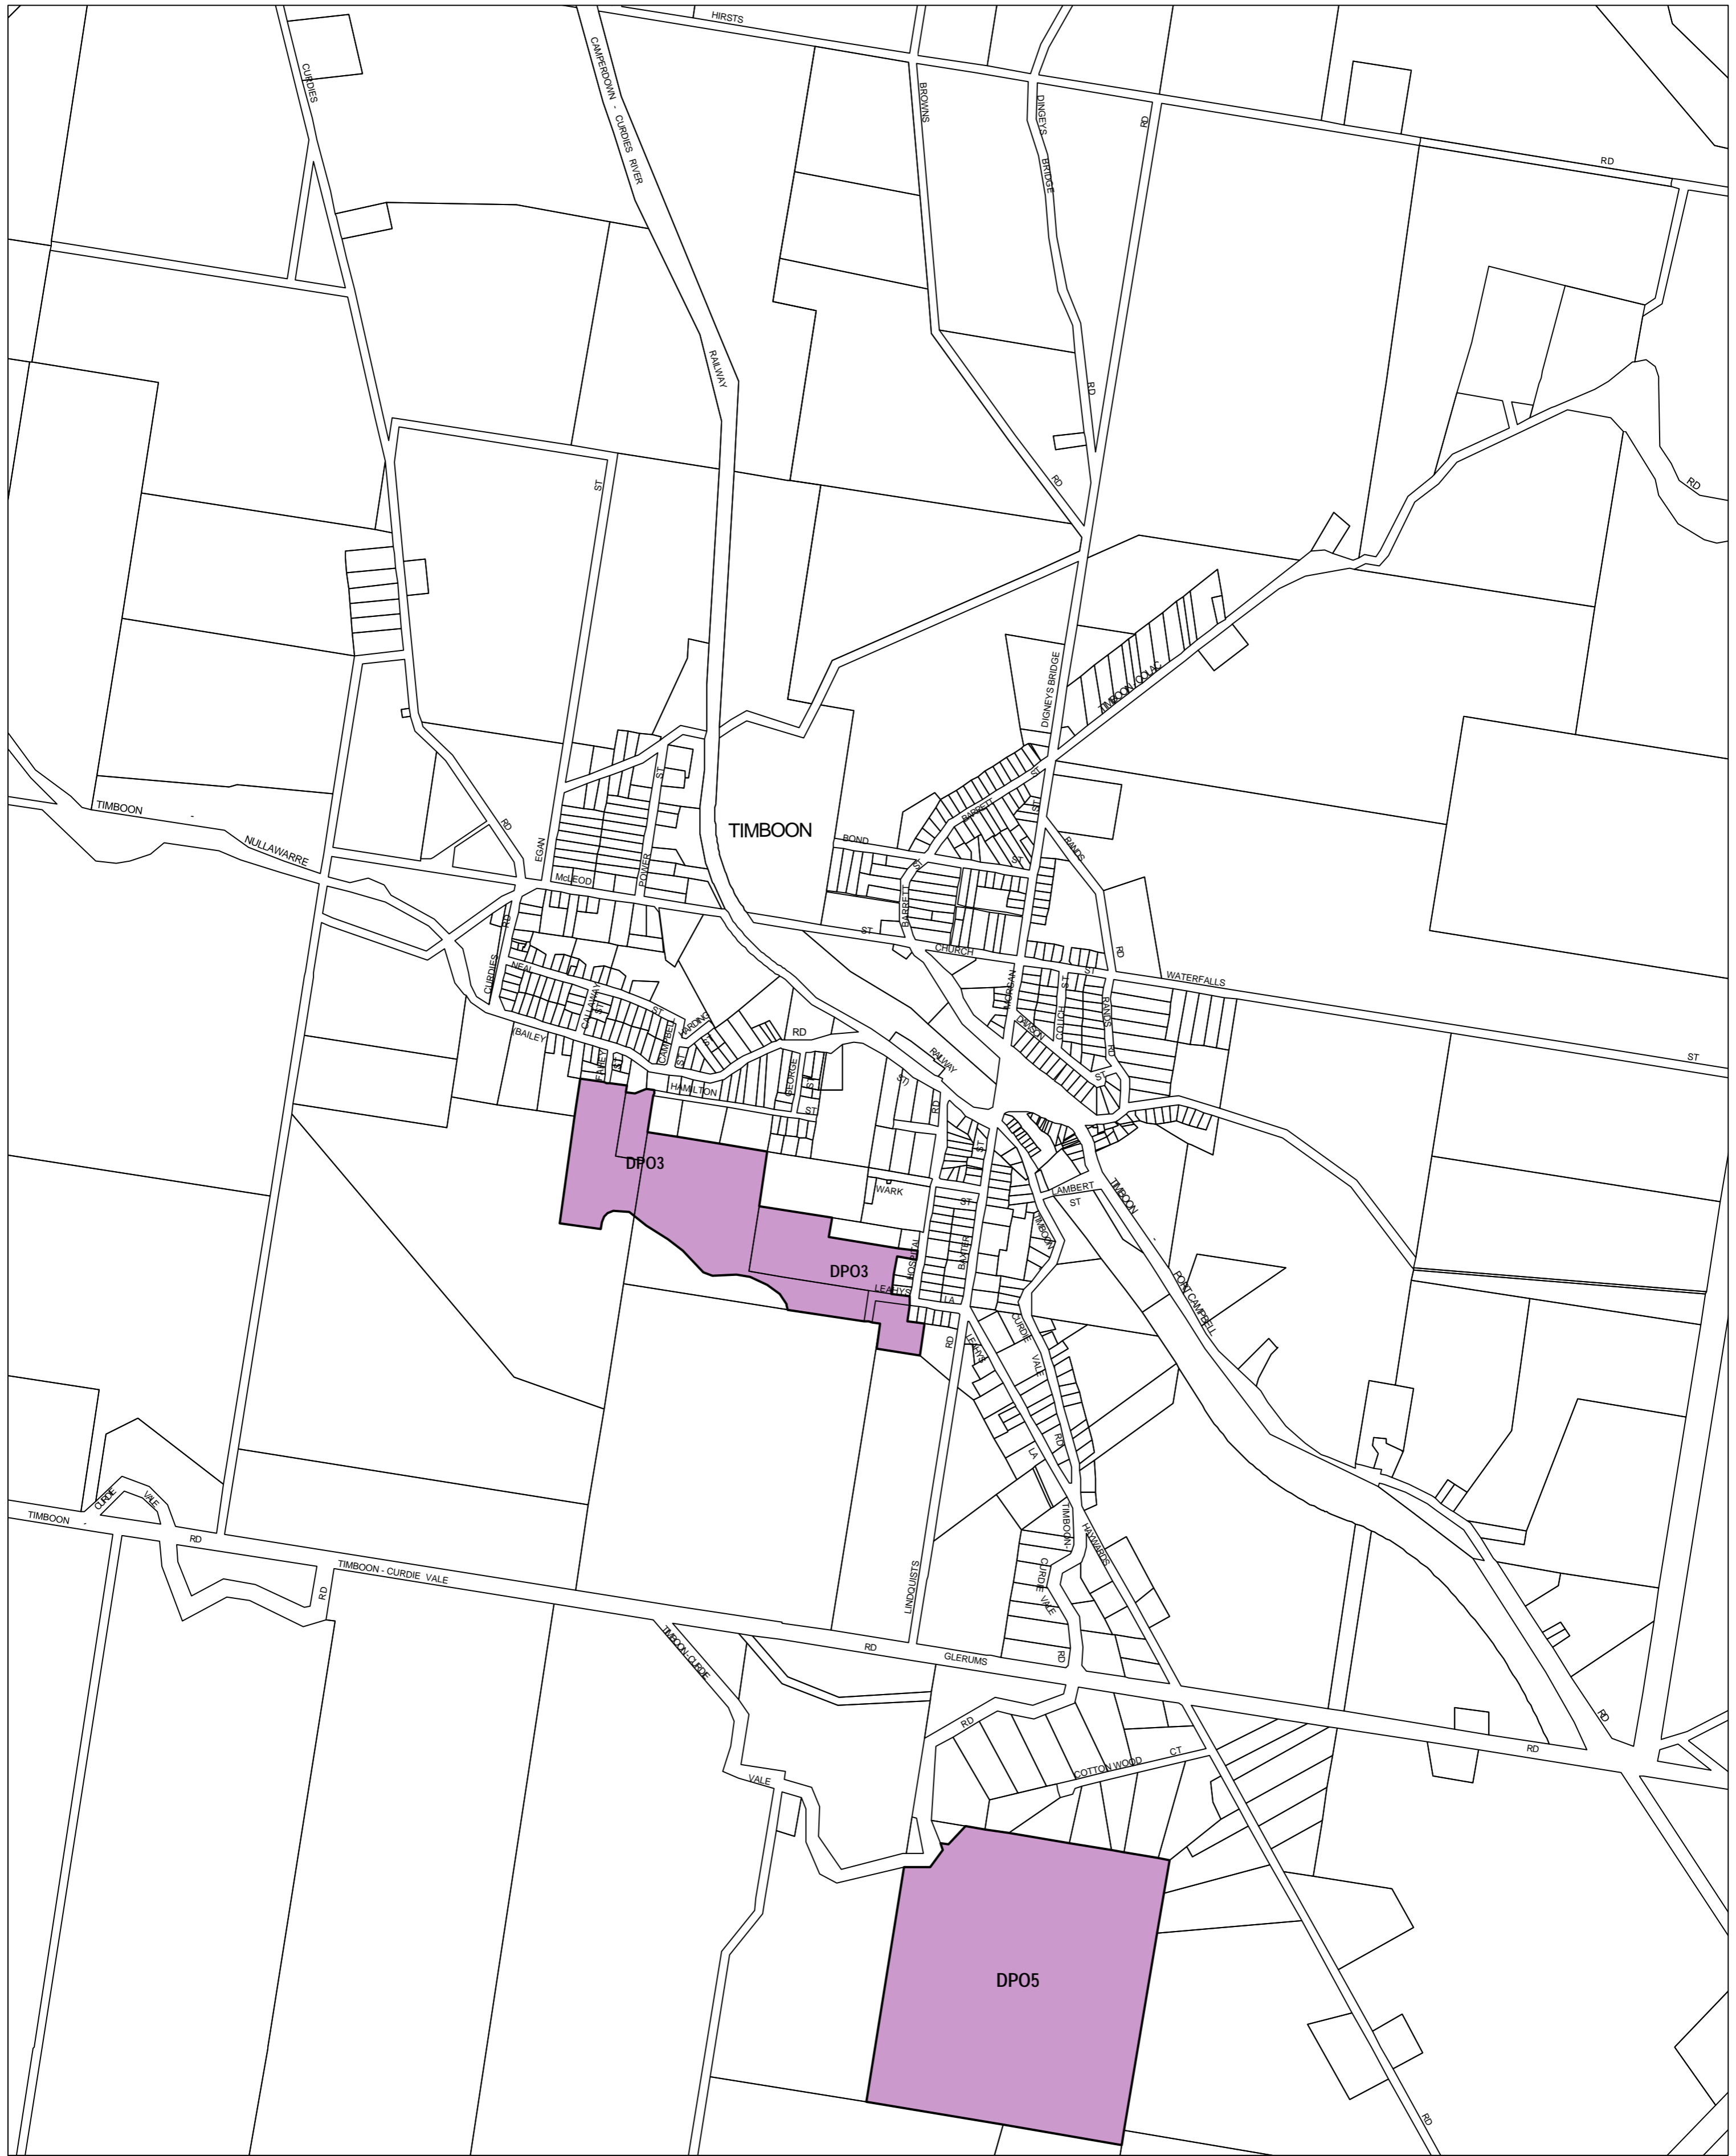

CORANGAMITE PLANNING SCHEME - LOCAL PROVISION

Overlays

- Development Plan Overlay - Schedule 3
- Development Plan Overlay - Schedule 5

AUSTRALIAN MAP GRID ZONE 54

Printed: 30/5/2007

AMENDMENT C13

INDEX TO ADJOINING METRIC SERIES MAP