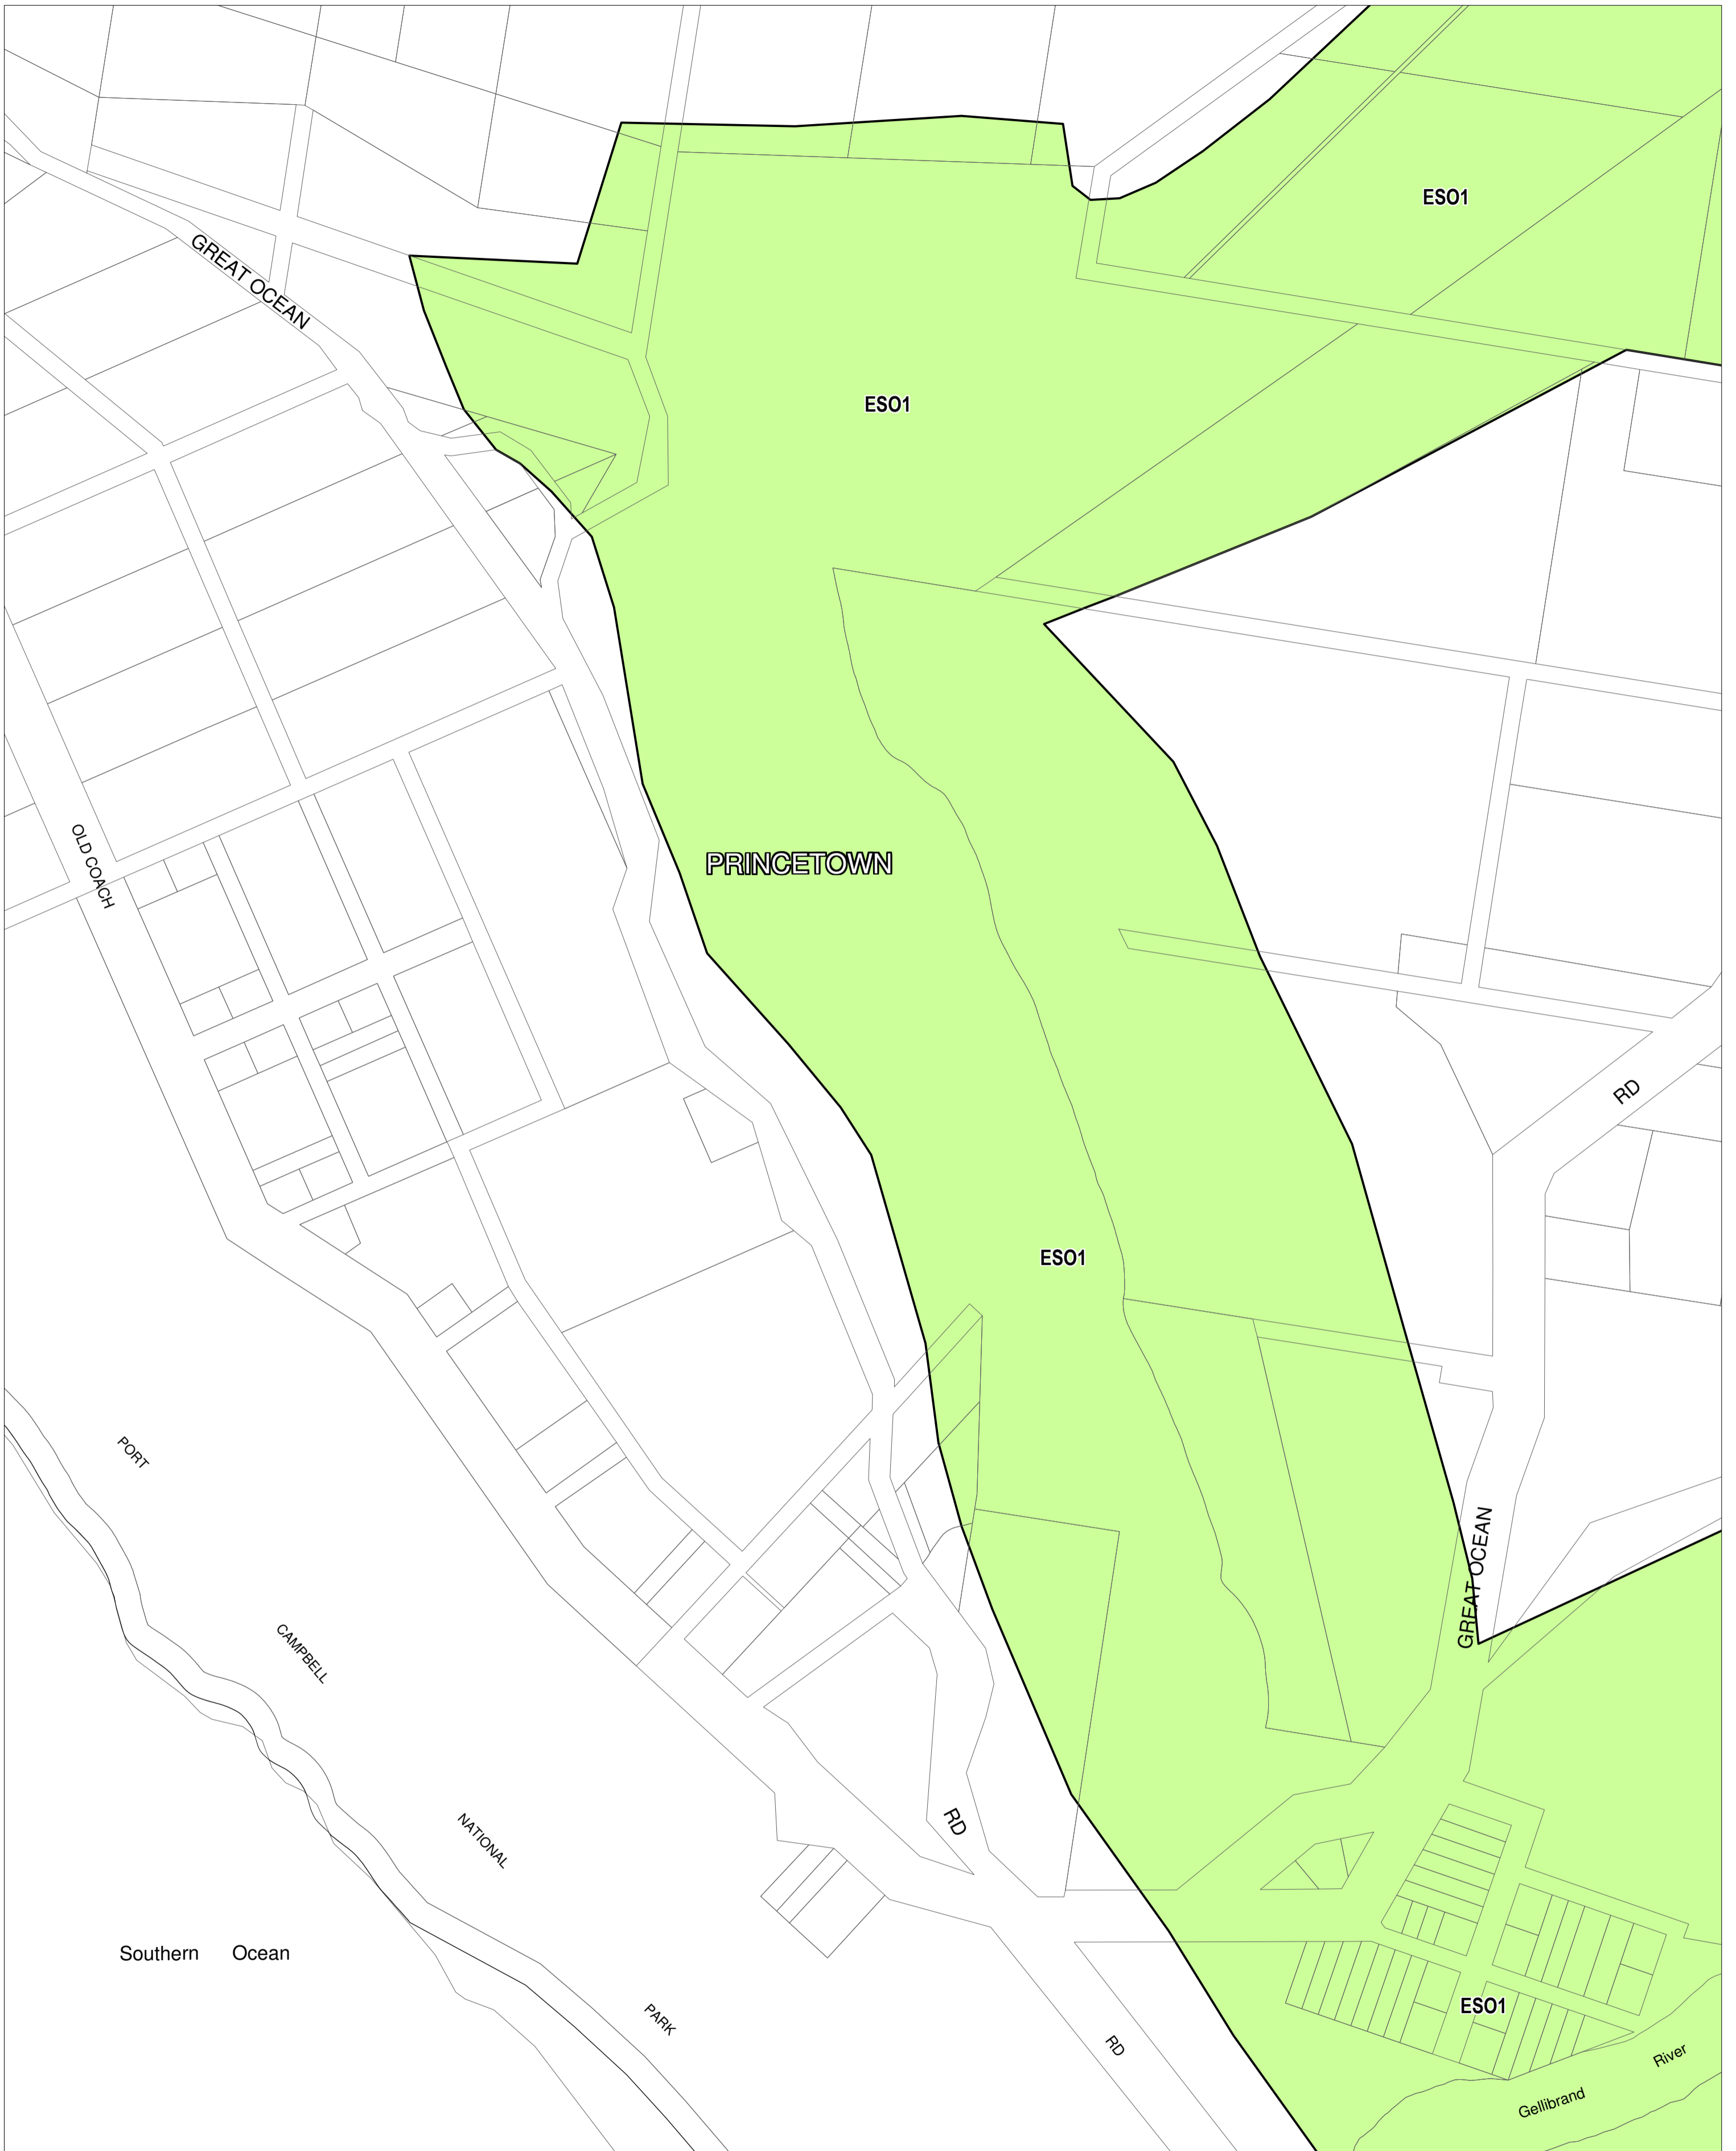

CORANGAMITE PLANNING SCHEME - LOCAL PROVISION

Overlays

ES01 Environmental Significance Overlay - Schedule 1

Printed: 6/3/2012

AMENDMENT C21