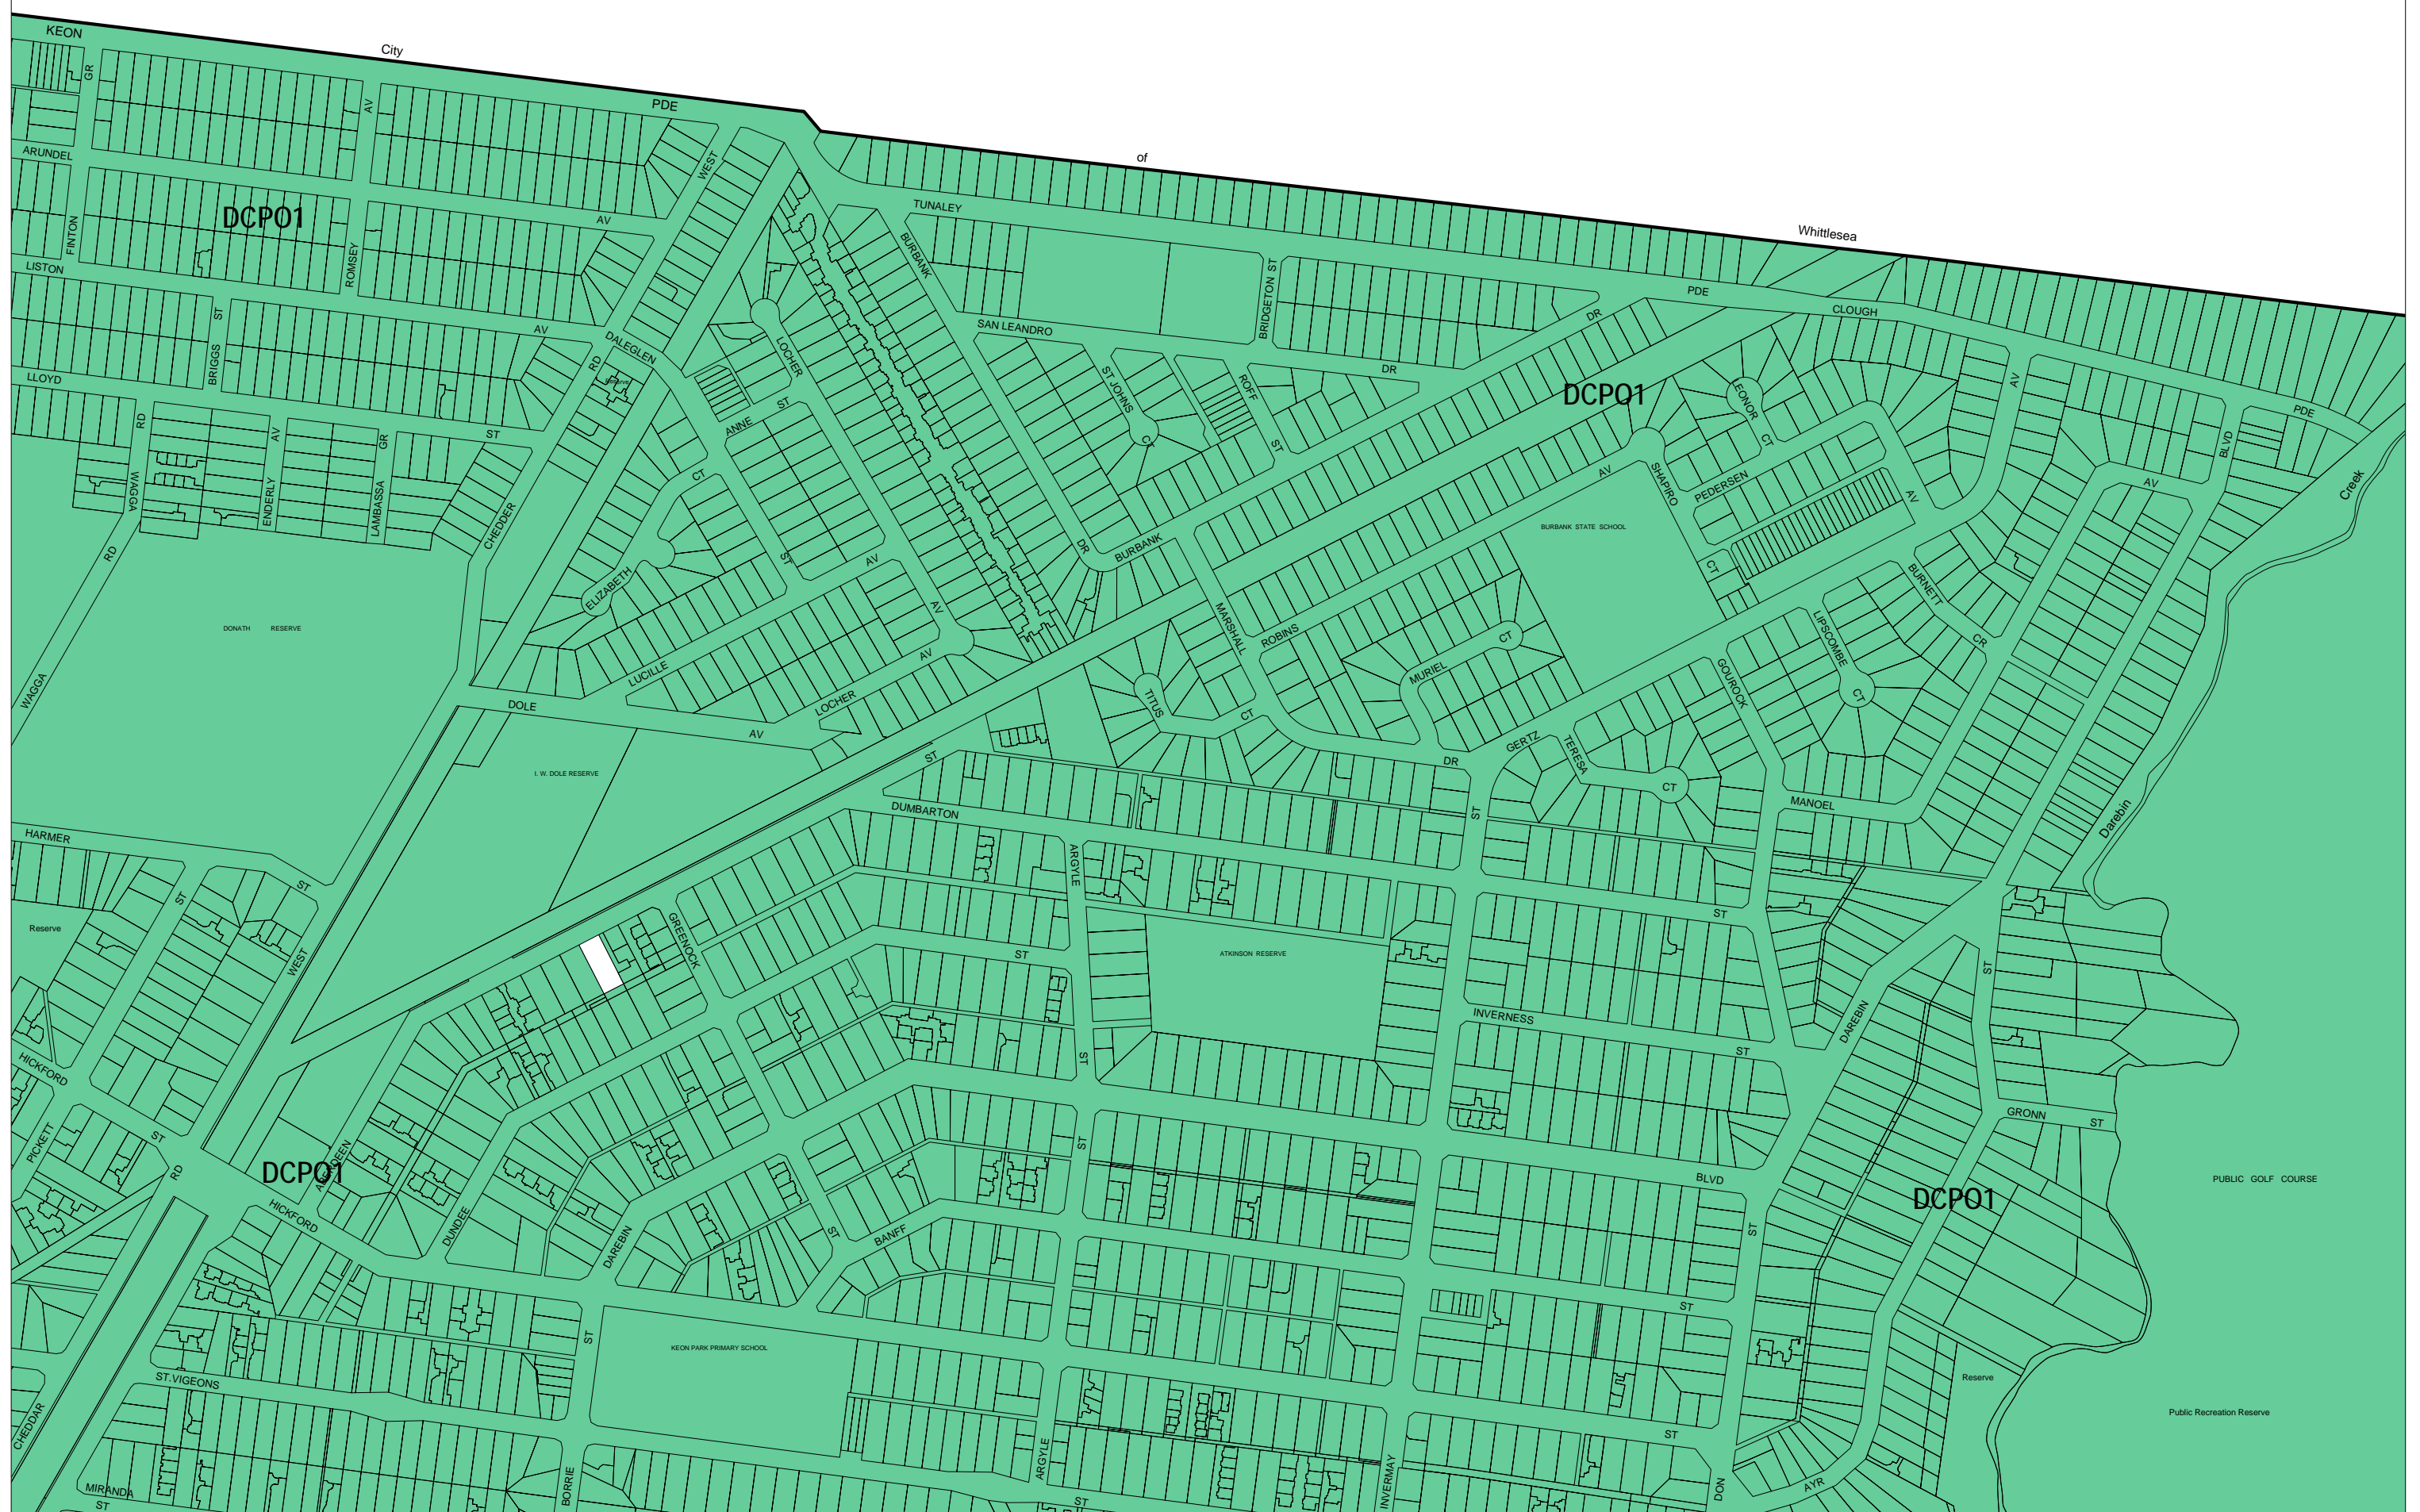

DAREBIN PLANNING SCHEME - LOCAL PROVISION

SEE WHITTLESEA PLANNING SCHEME

Overlays

DCPO1 Development Contributions Plan Overlay - Schedule 1

AUSTRALIAN MAP GRID ZONE 55

Printed: 26/7/2007

AMENDMENT C50