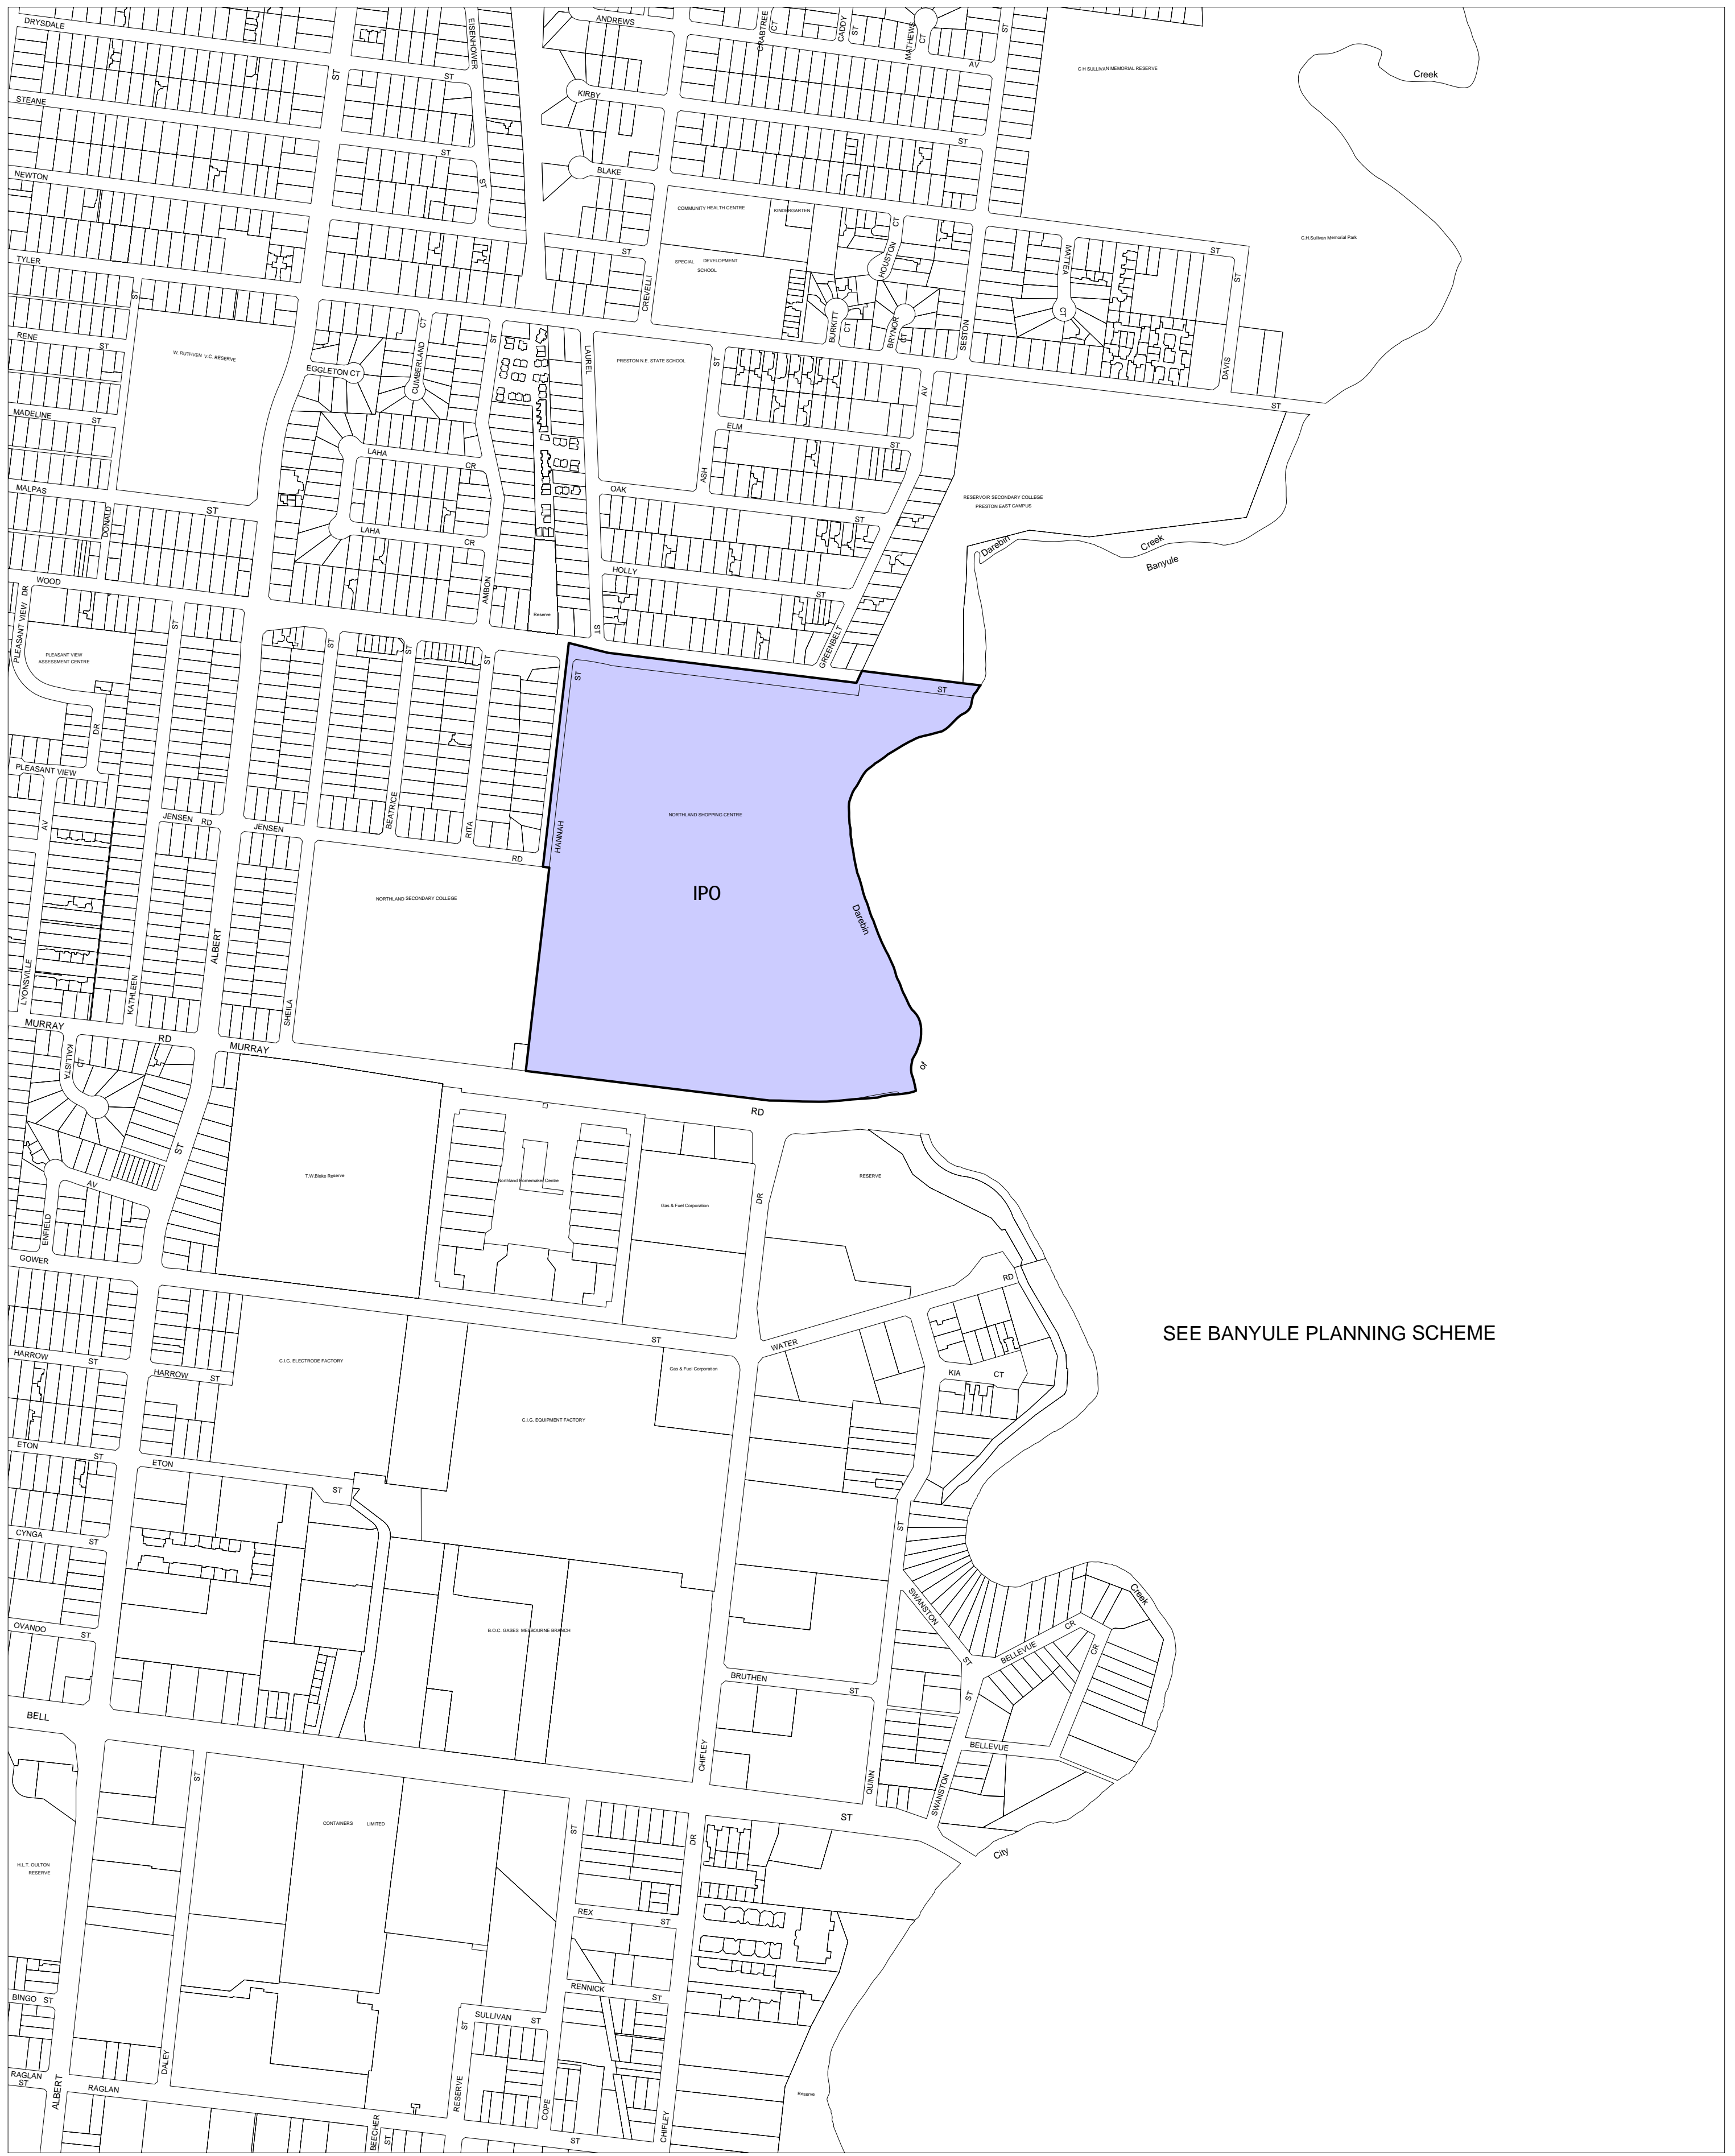

DAREBIN PLANNING SCHEME - LOCAL PROVISION

SEE BANYULE PLANNING SCHEME

Overlays

IPO Incorporated Plan Overlay

100 0 100 200 300 400 500 m

AUSTRALIAN MAP GRID ZONE 55

INDEX TO ADJOINING METRIC SERIES MAP

10	11	12
6	7	8
3	4	5
16	17	18

Printed: 26/7/2007