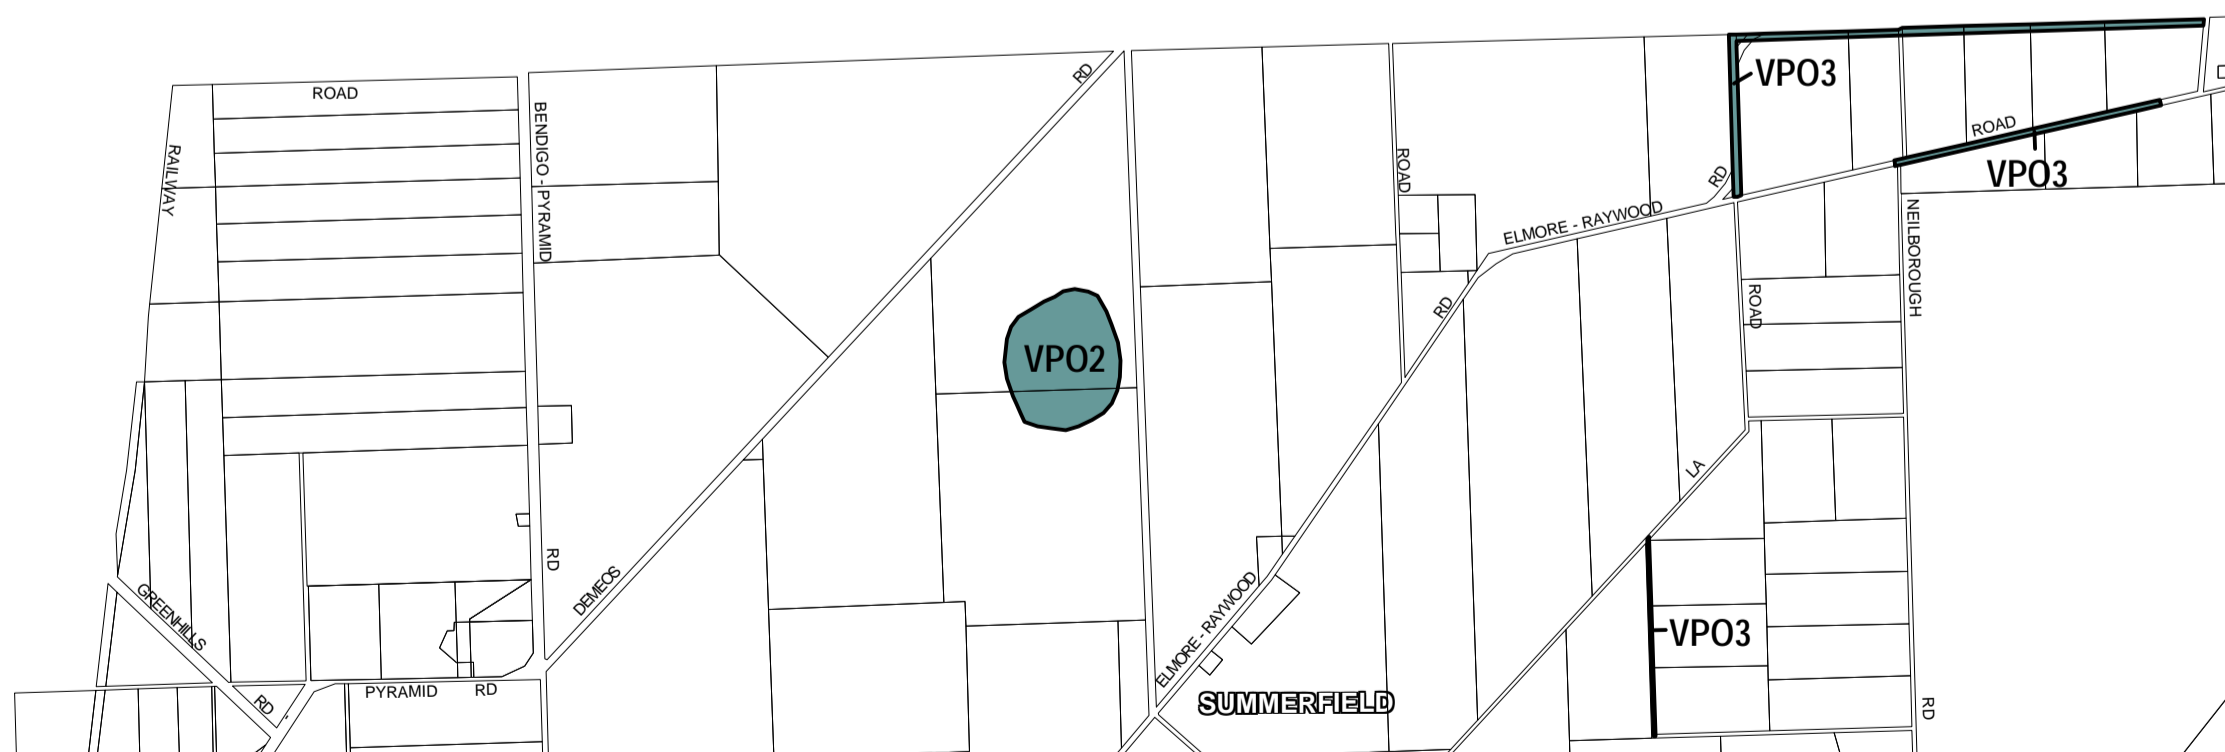

GREATER BENDIGO PLANNING SCHEME - LOCAL PROVISION

1. **Overlays**
2. VPO2 Vegetation Protection Overlay - Schedule 2
   - VPO3 Vegetation Protection Overlay - Schedule 3

AUSTRALIAN MAP GRID ZONE 55

INDEX TO ADJOINING METRIC SERIES MAP

Printed: 25/6/2007