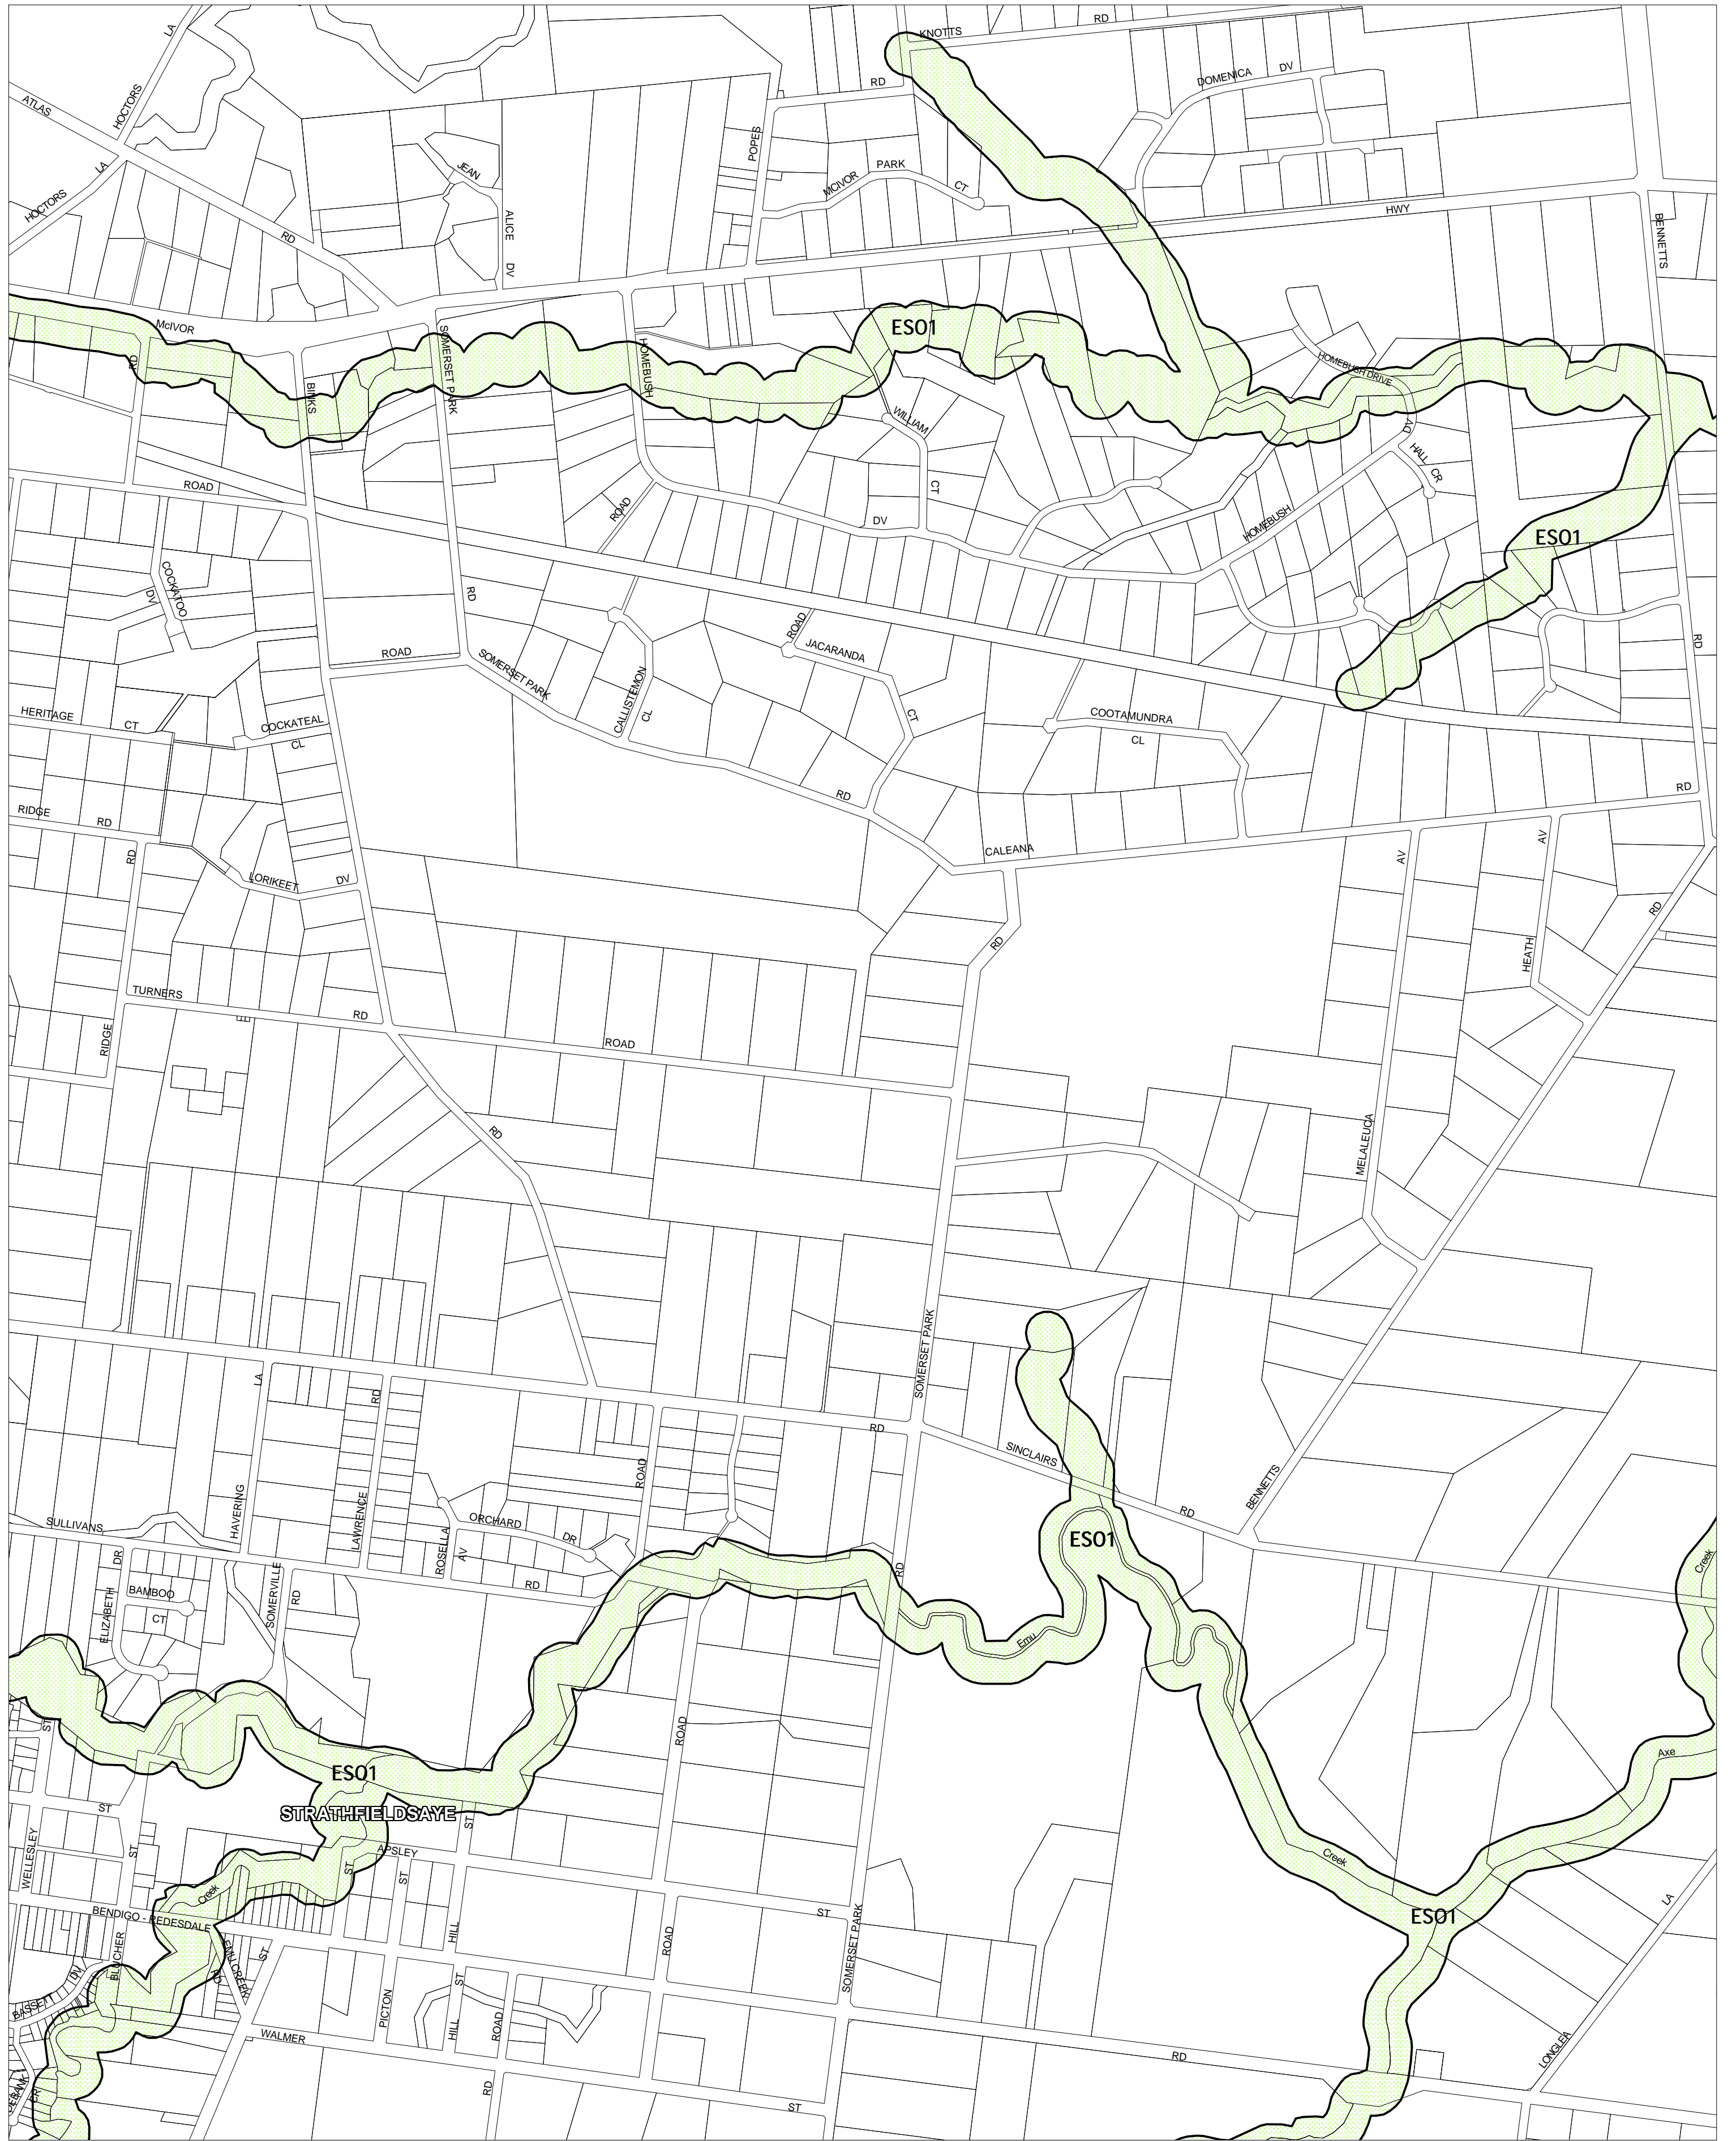

GREATER BENDIGO PLANNING SCHEME - LOCAL PROVISION

Overlays

- ES01 Environmental Significance Overlay - Schedule 1

200 400 600 800 1000 m
AUSTRALIAN MAP GRID ZONE 55

INDEX TO ADJOINING METRIC SERIES MAP

Printed: 25/6/2007