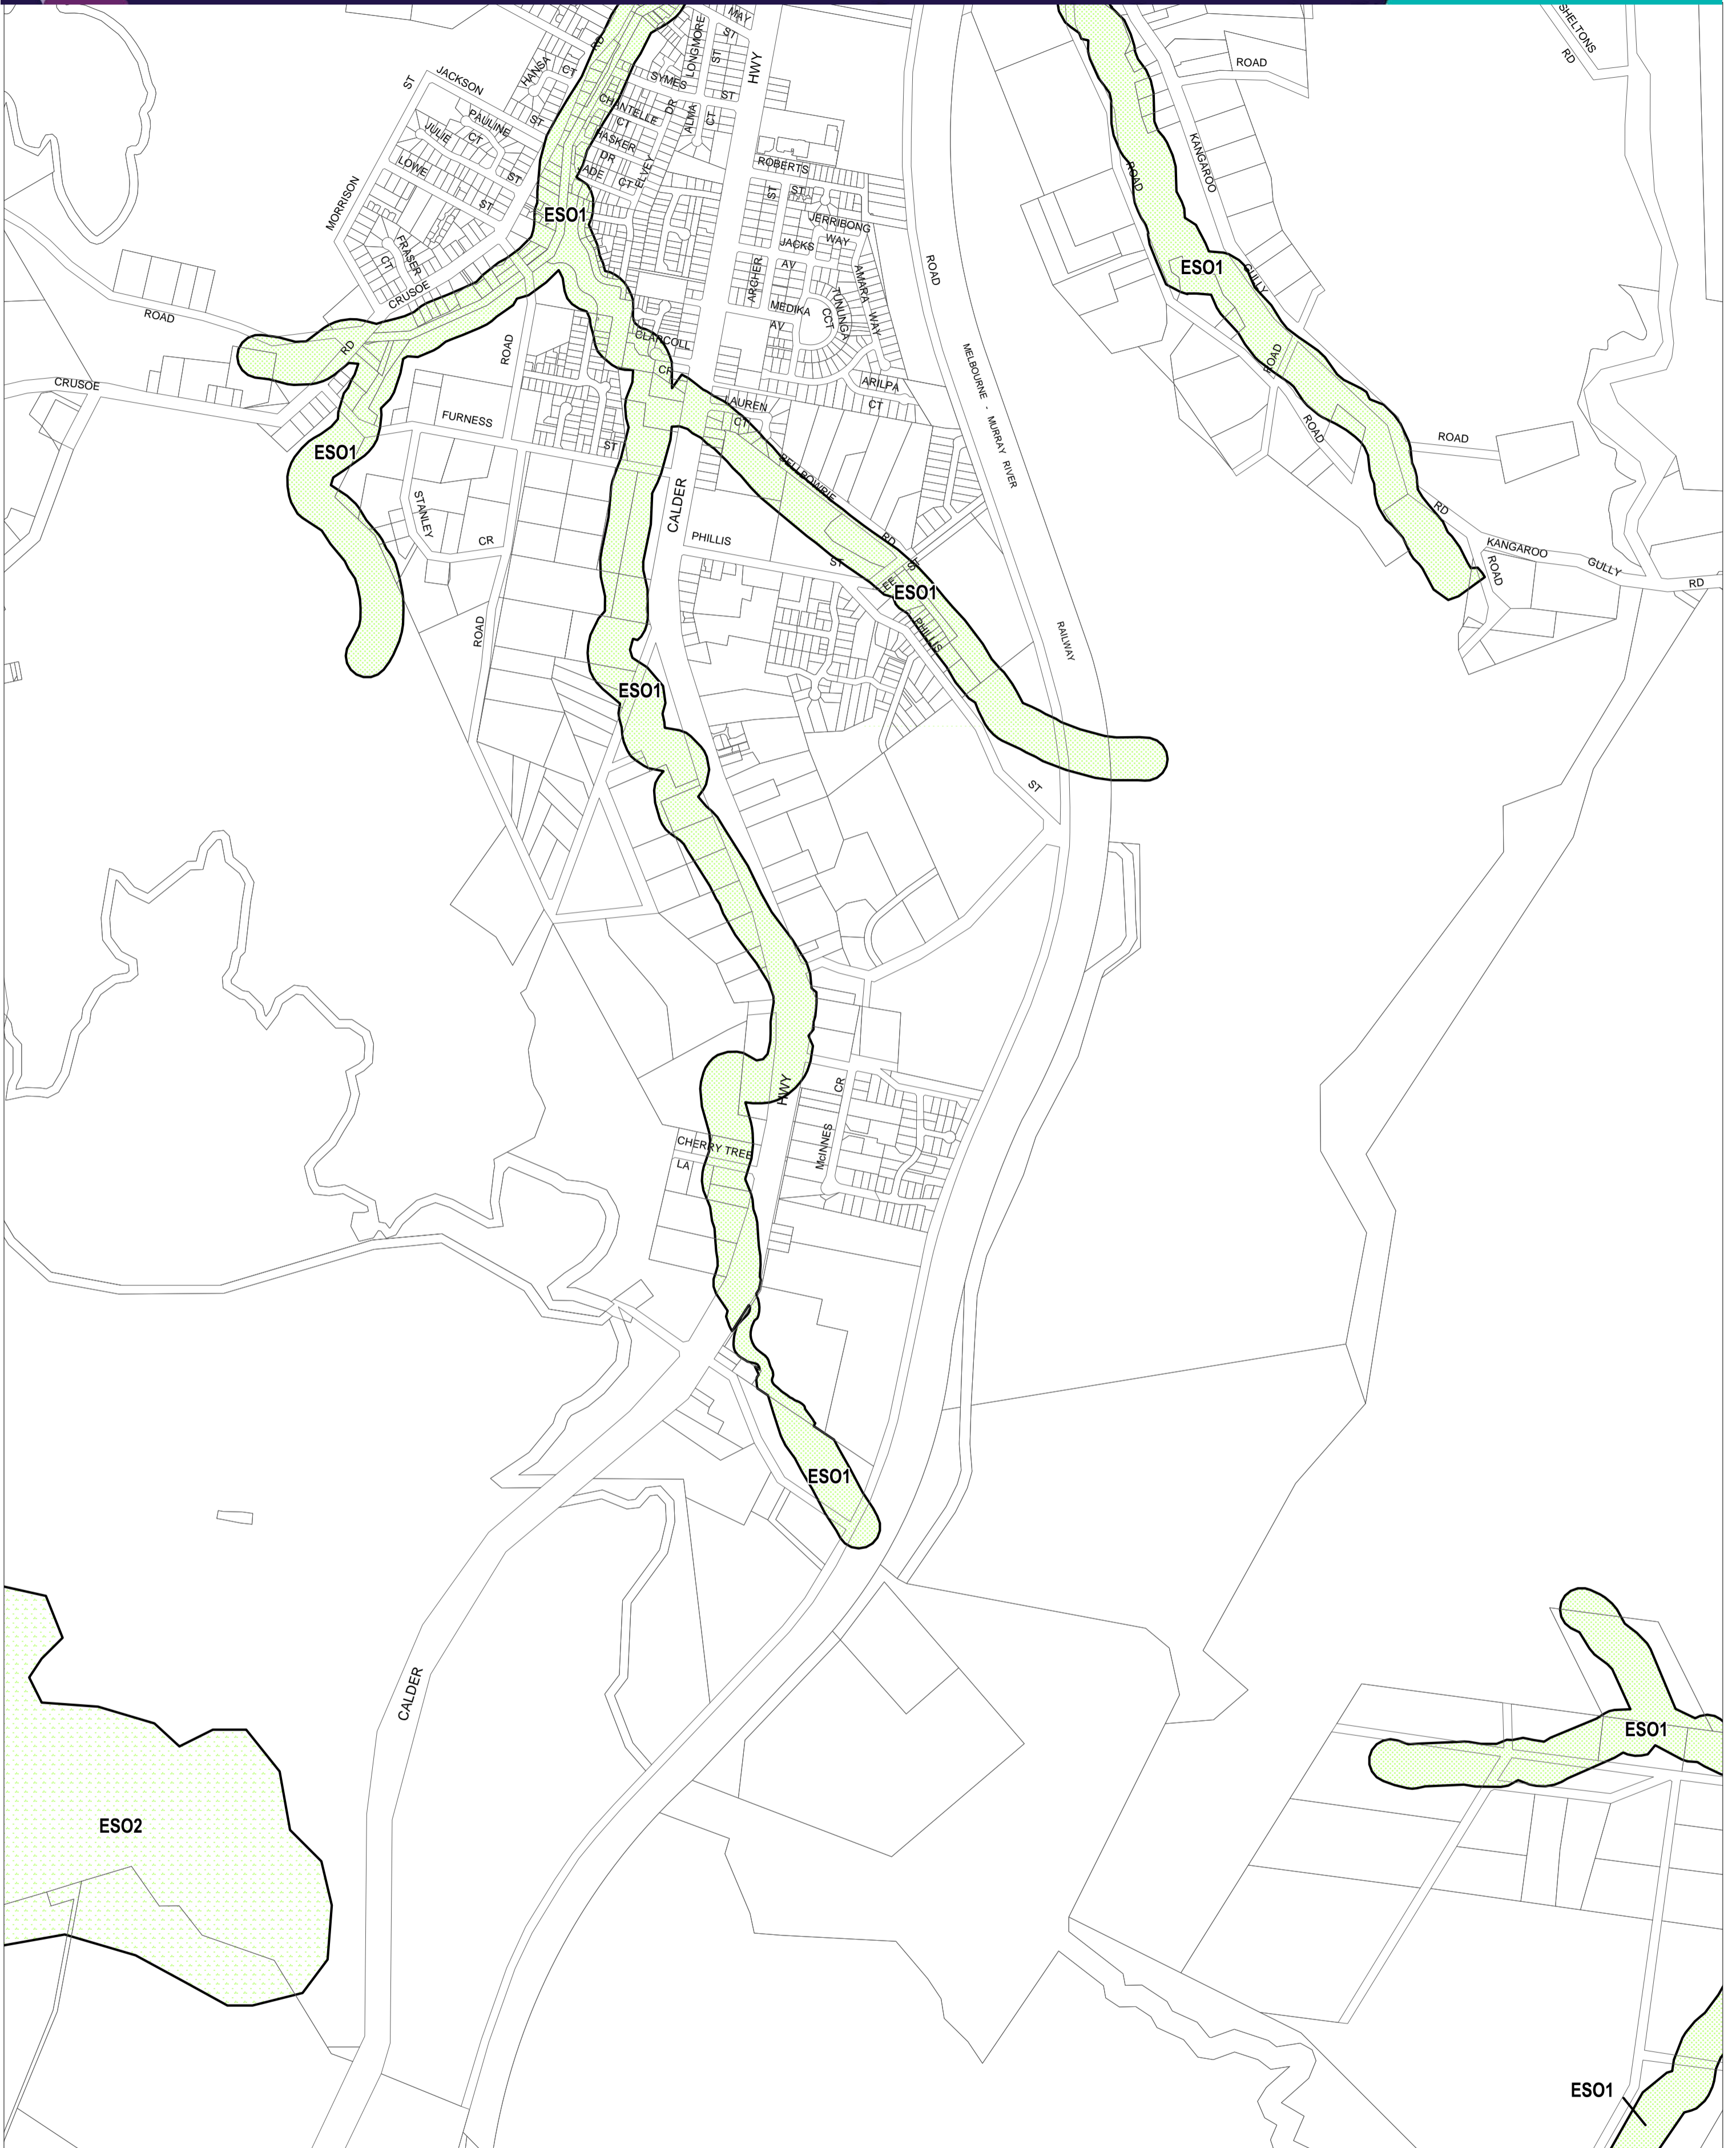

GREATER BENDIGO PLANNING SCHEME - LOCAL PROVISION

1. **Overlays**
2. ES01 Environmental Significance Overlay - Schedule 1
   - ES02 Environmental Significance Overlay - Schedule 2

Municipal Boundary (If shown)

500 0 500 m

AUSTRALIAN MAP GRID ZONE 55

PREPARED BY: Planning Mapping Services

Printed: 23/4/2018

AMENDMENT C221

VICTORIA
State Government

Environment,
Land, Water
and Planning

INDEX TO ADJOINING SCHEME MAPS