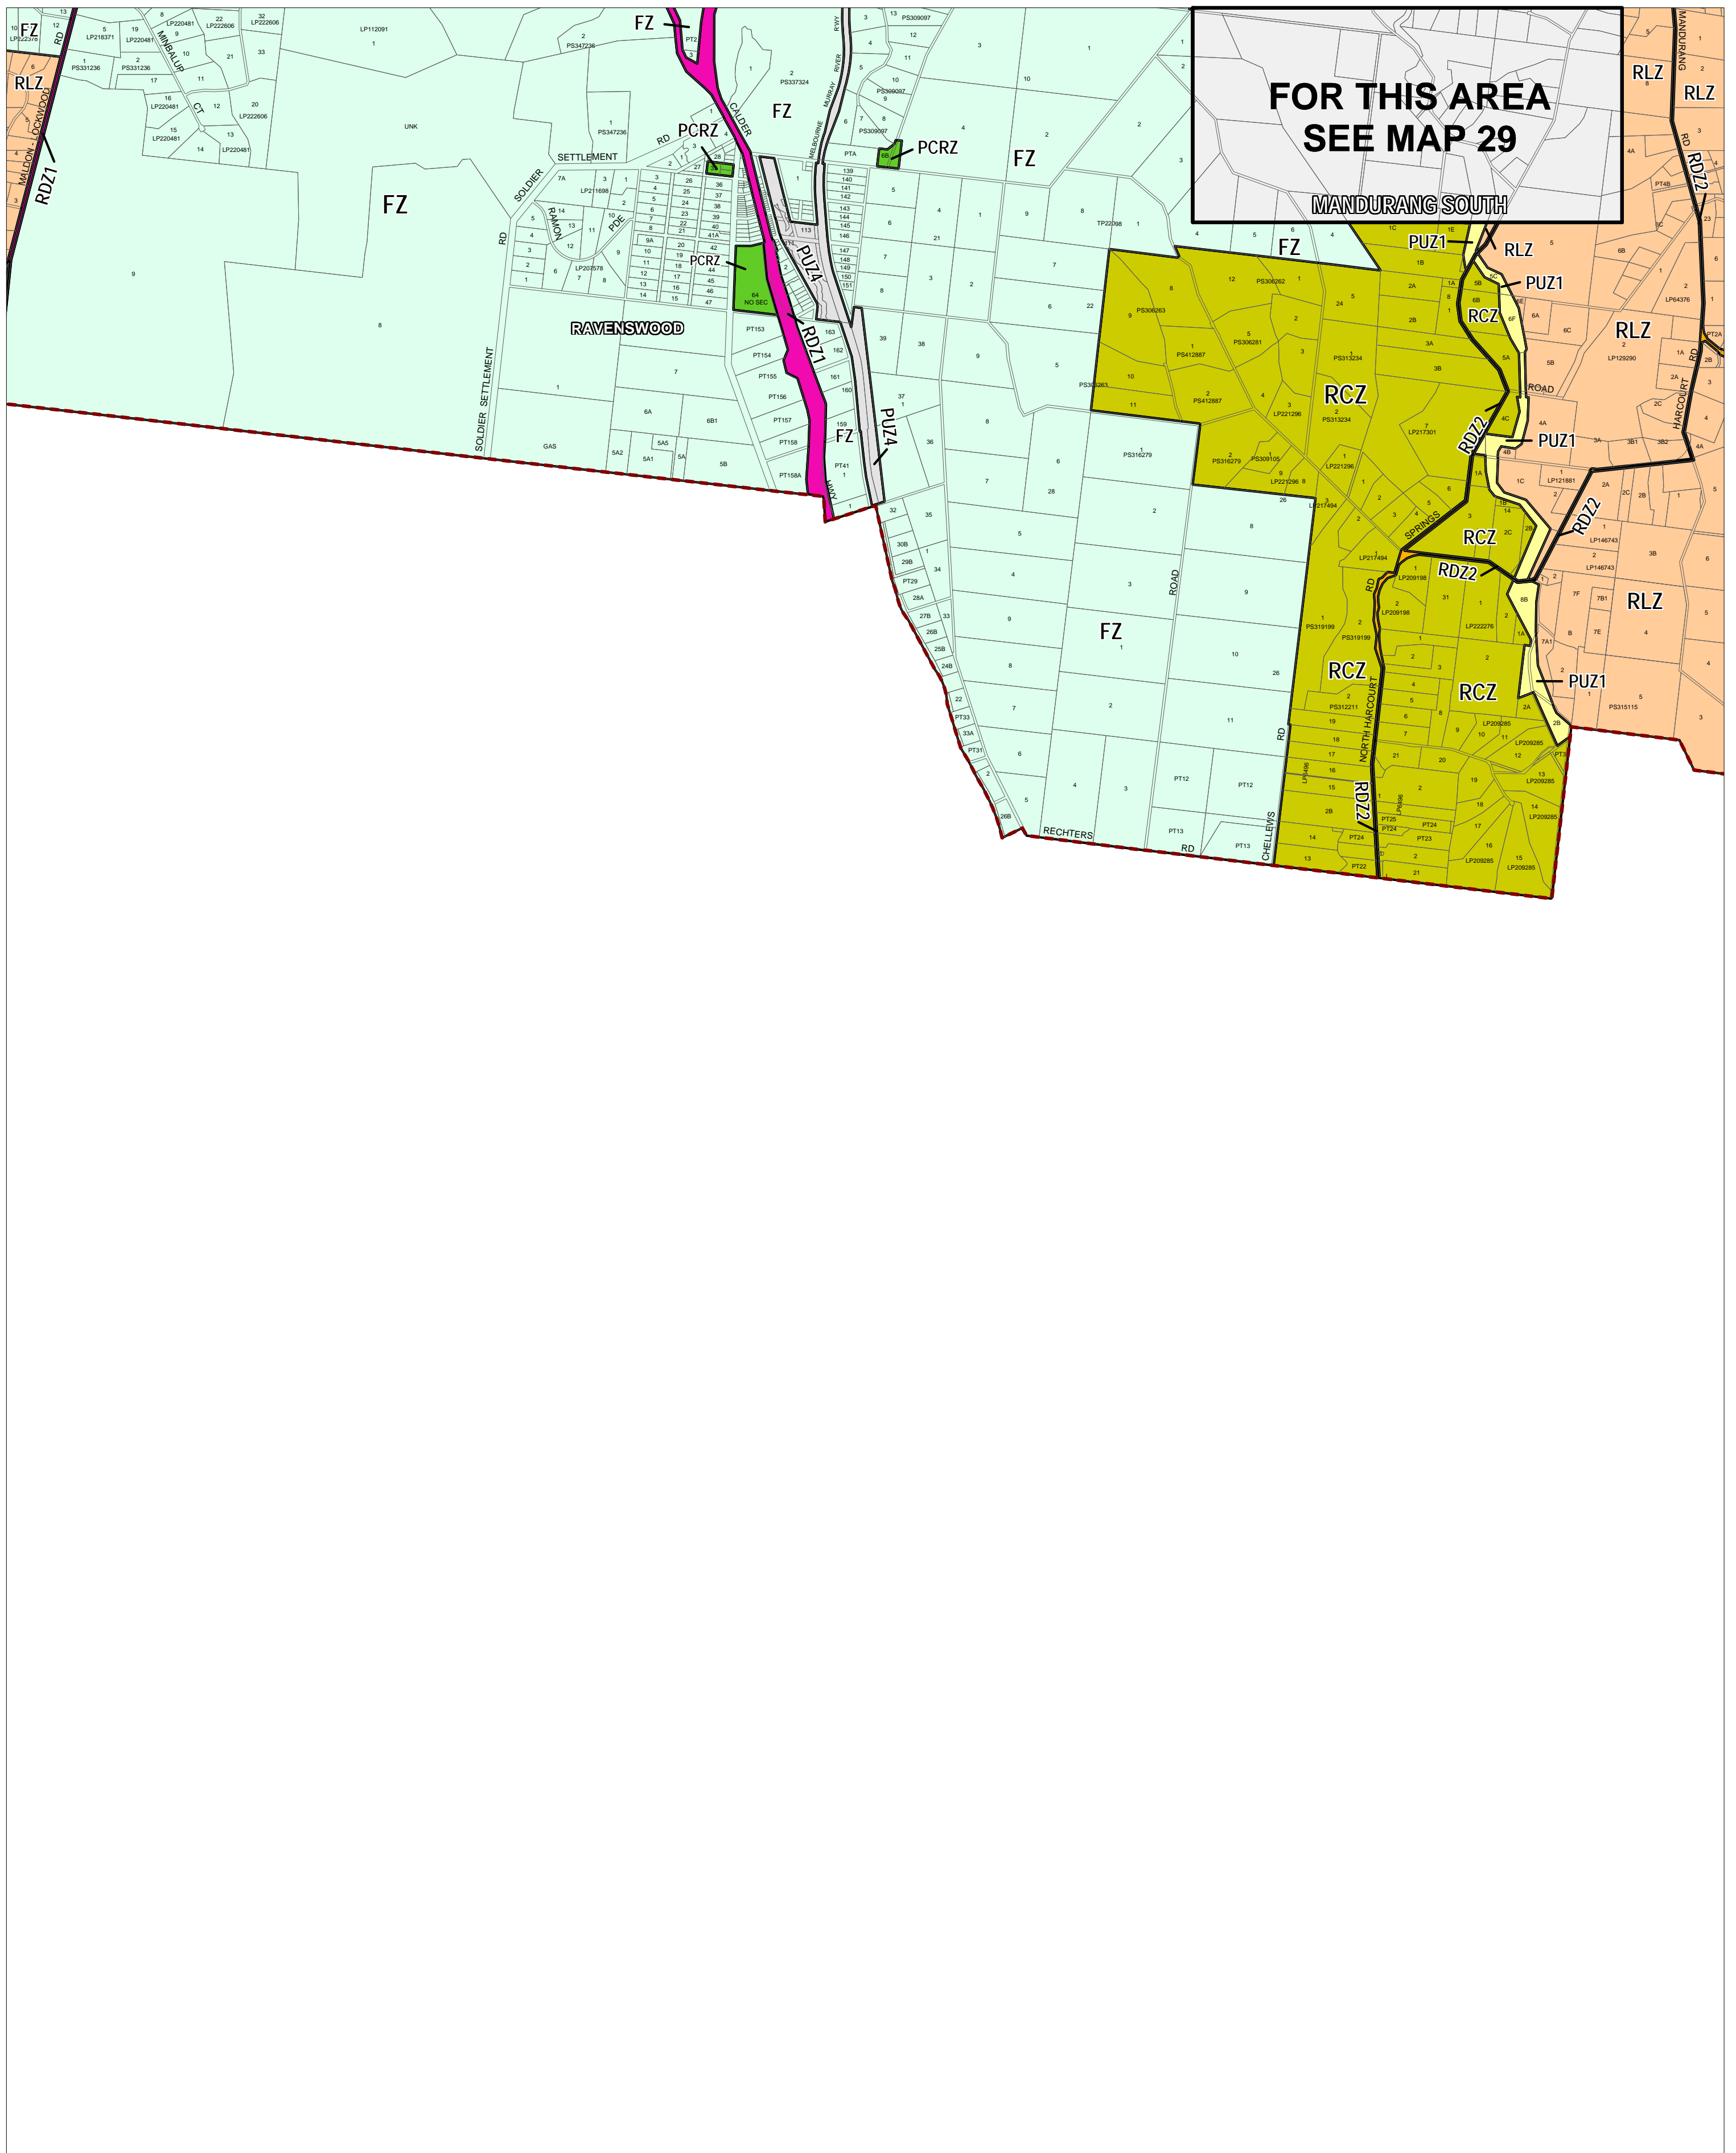

GREATER BENDIGO PLANNING SCHEME - LOCAL PROVISION

Public Land	
	Public Conservation And Resource Zone
	Public Use Zone - Service And Utility
	Public Use Zone - Transport
	Road Zone - Category 1
	Road Zone - Category 2
Rural	
	Farming Zone
	Rural Conservation Zone
	Rural Living Zone

AUSTRALIAN MAP GRID ZONE 55

Printed: 13/3/2012

AMENDMENT C120

ZONES

MAP No 39