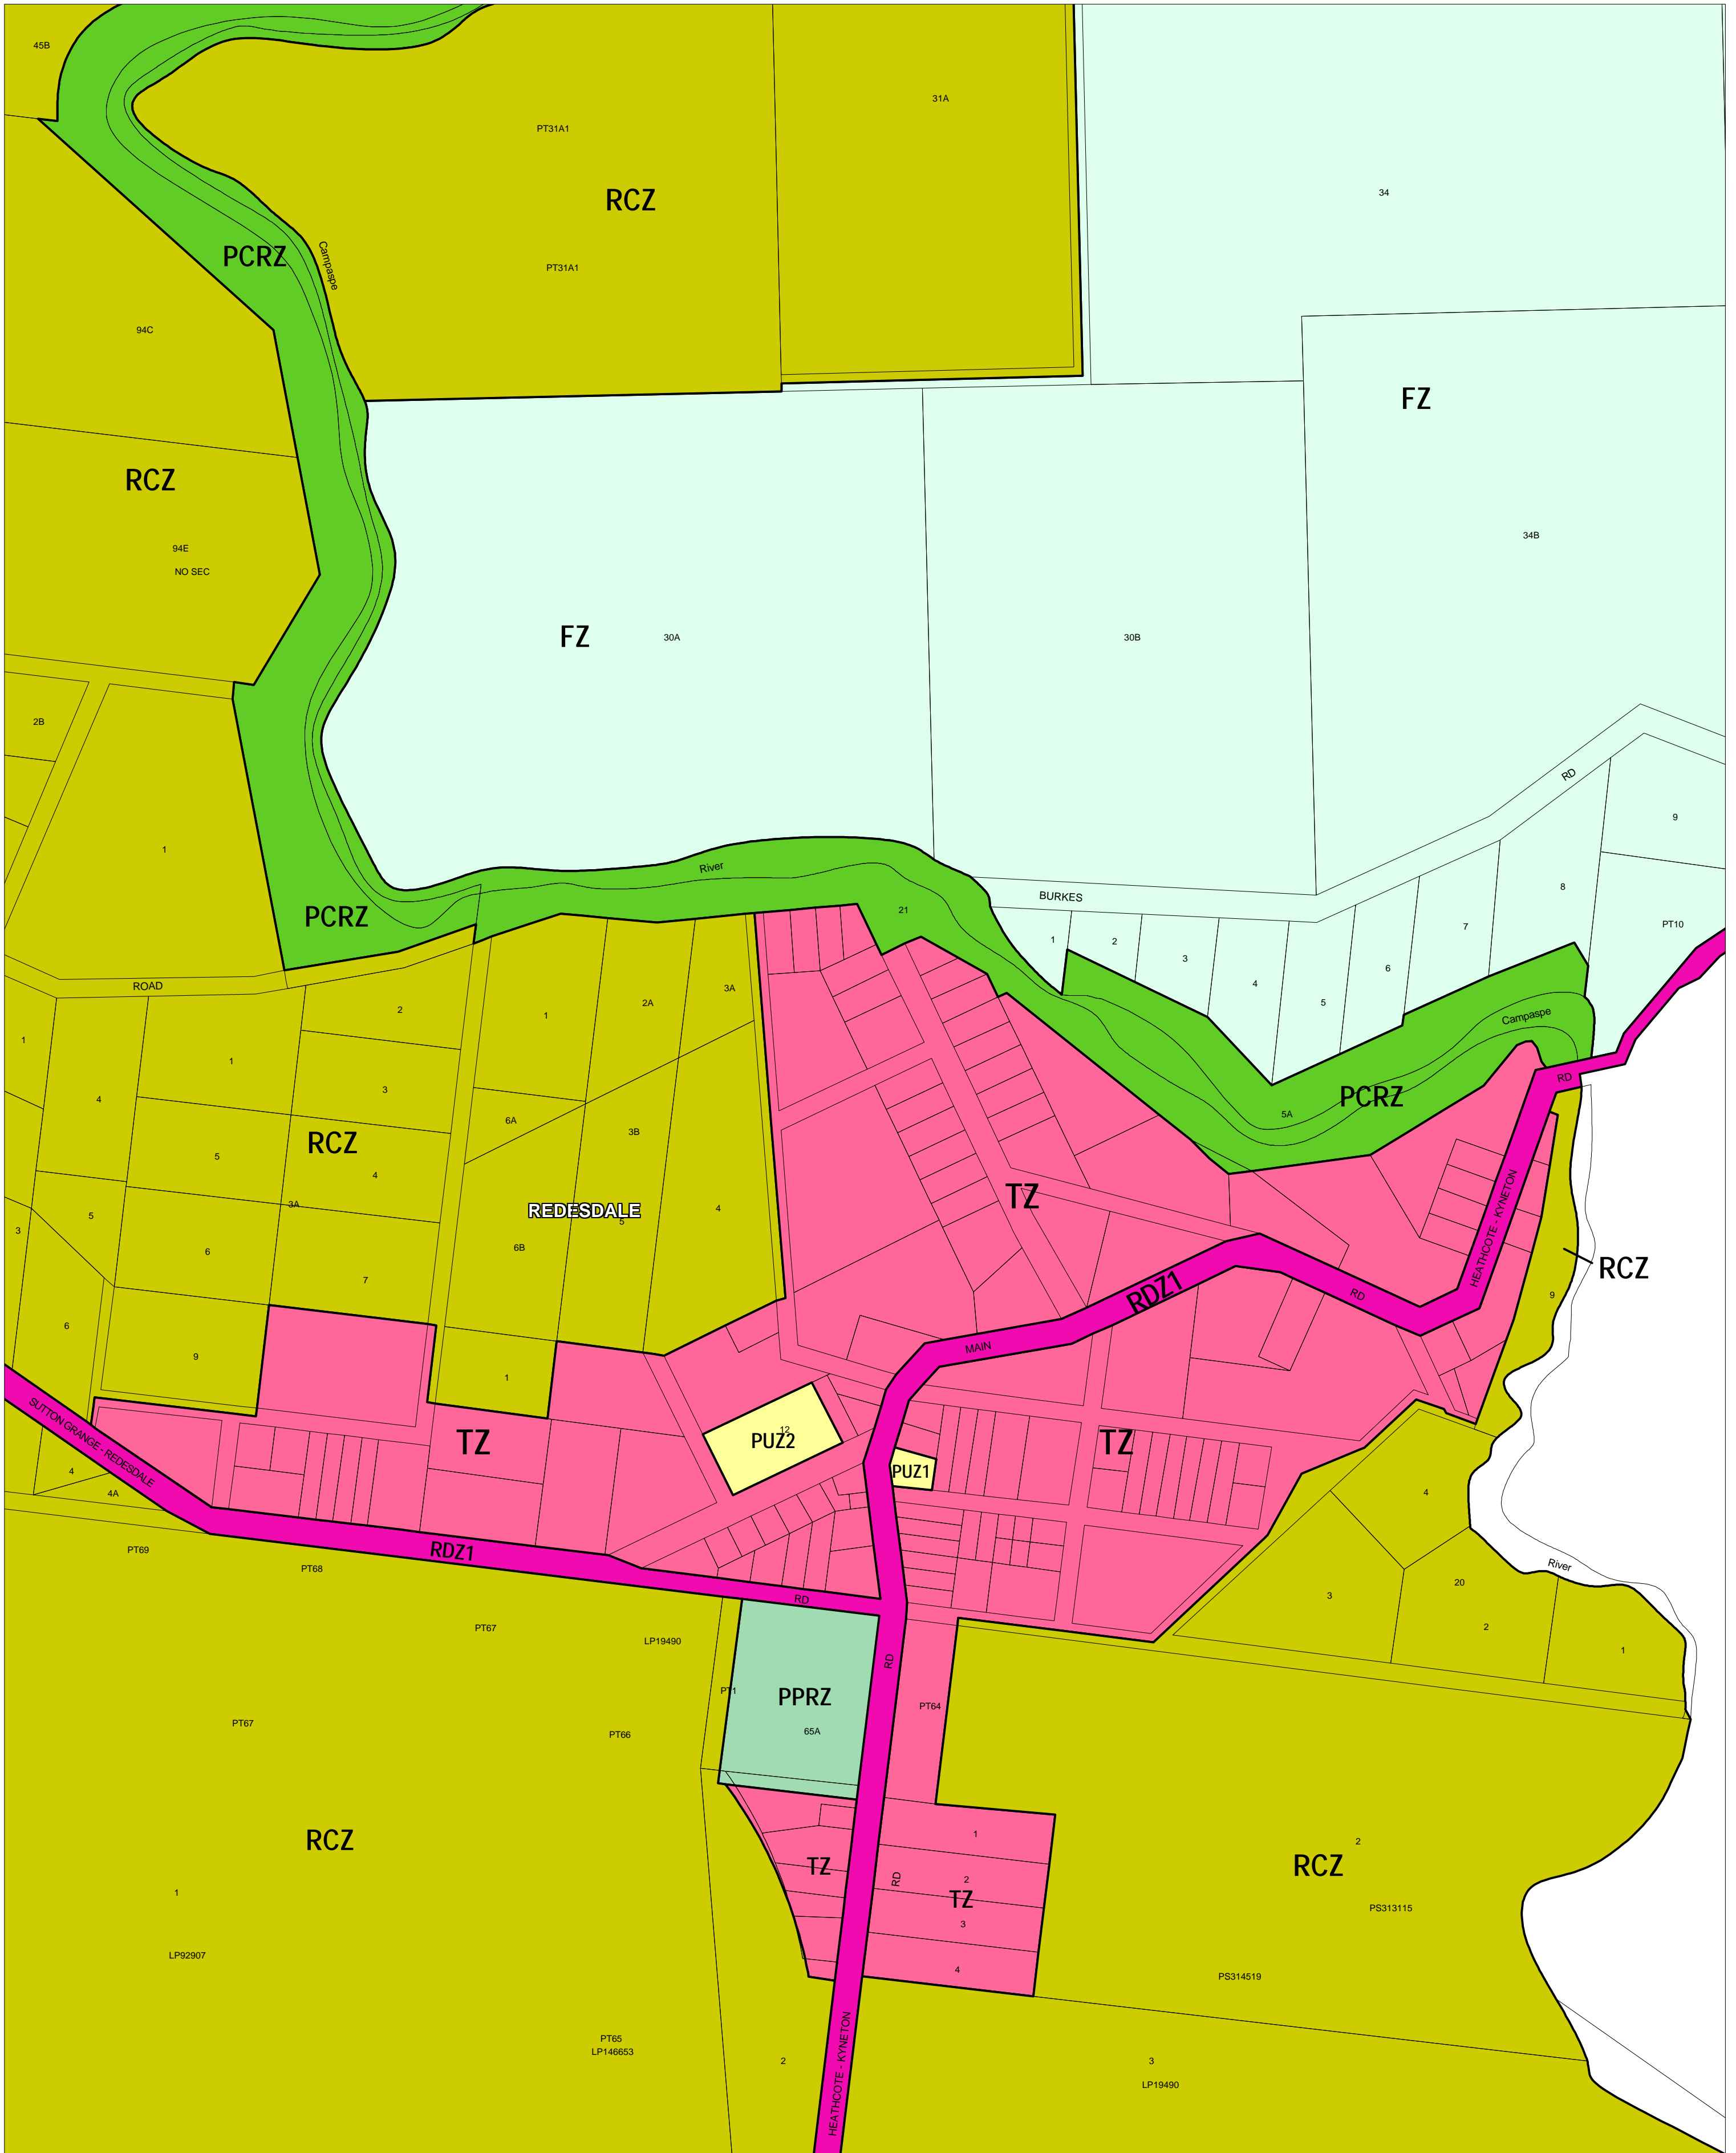

GREATER BENDIGO PLANNING SCHEME - LOCAL PROVISION

Public Land	RCZ Rural Conservation Zone
PCRZ Public Conservation And Resource Zone	
PPRZ Public Park And Recreation Zone	
PUZ2 Public Use Zone Education	
PUZ1 Public Use Zone Service And Utility	
Road Zone Category 1	
RDZ1 Road Zone Category 1	
Residential	
TZ Township Zone	
Rural	
FZ Farming Zone	

THIS MAP INCORPORATES APPROVED ZONES AS AT: 25/01/06 AMENDMENT C67

Printed: 8/5/2006

INDEX TO ADJOINING METRIC SERIES MAP