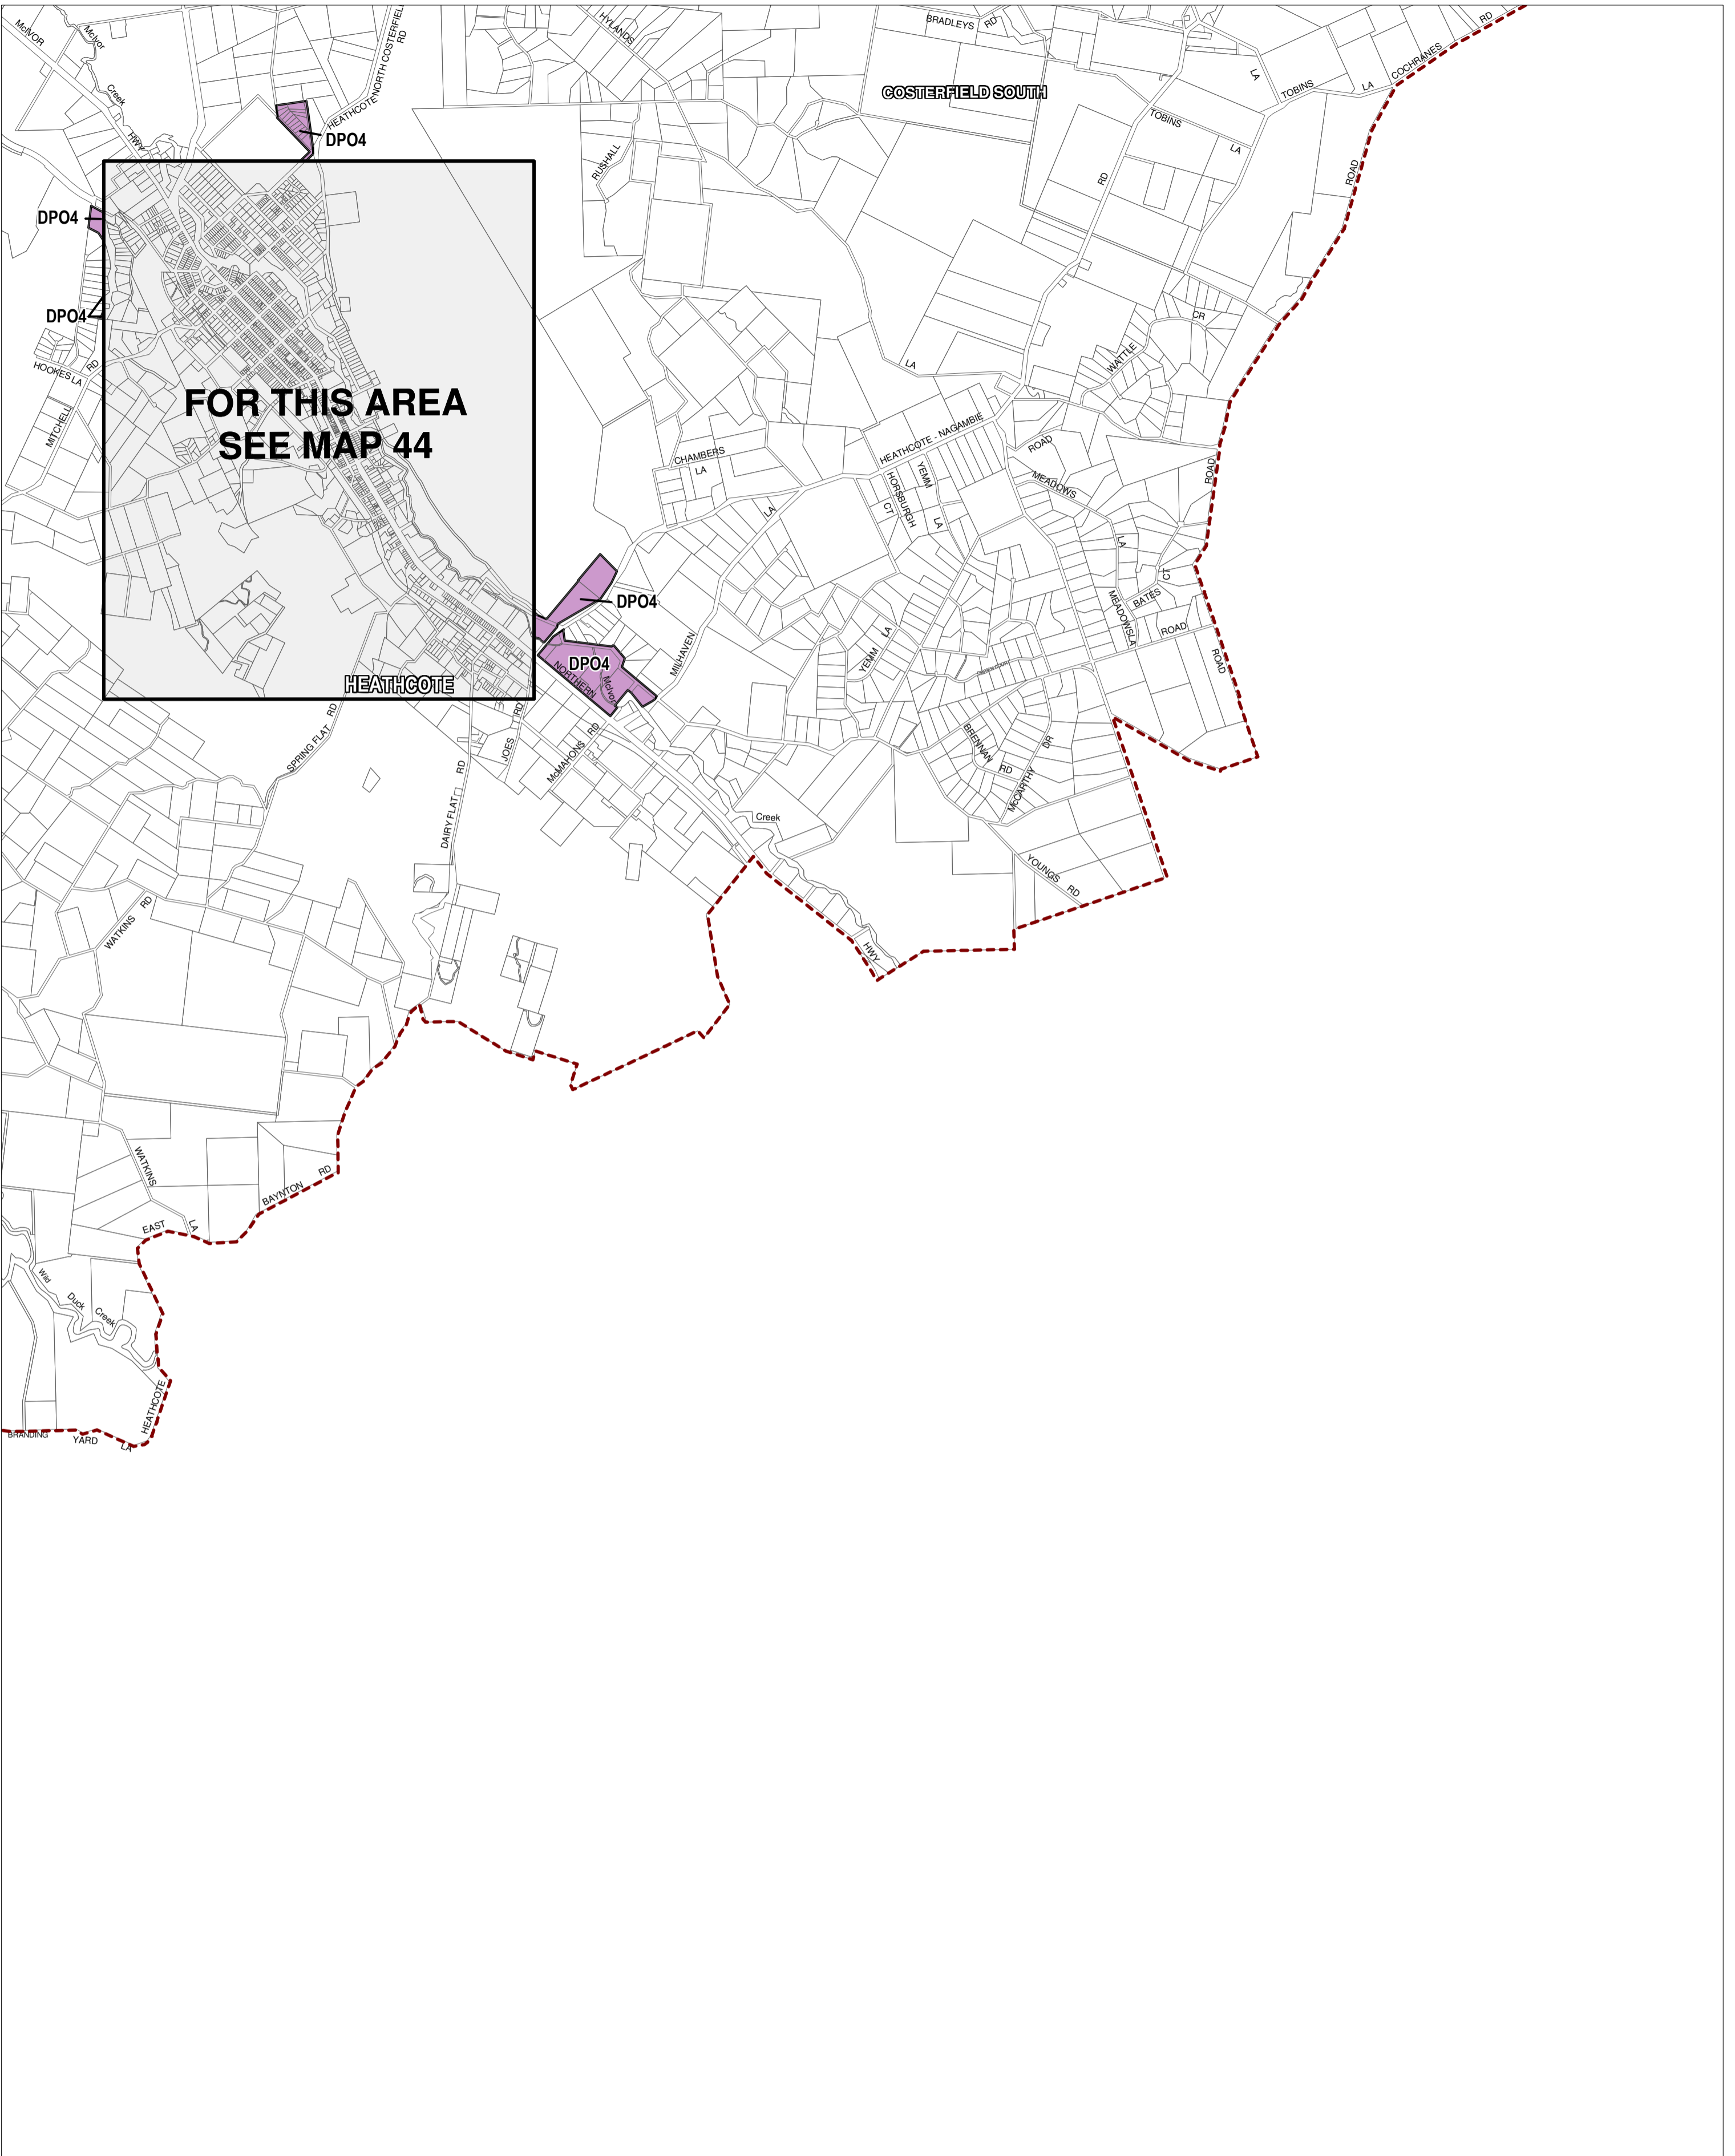

GREATER BENDIGO PLANNING SCHEME - LOCAL PROVISION

Overlays

DPO4 Development Plan Overlay - Schedule 4

Printed: 19/3/2012

AMENDMENT C109