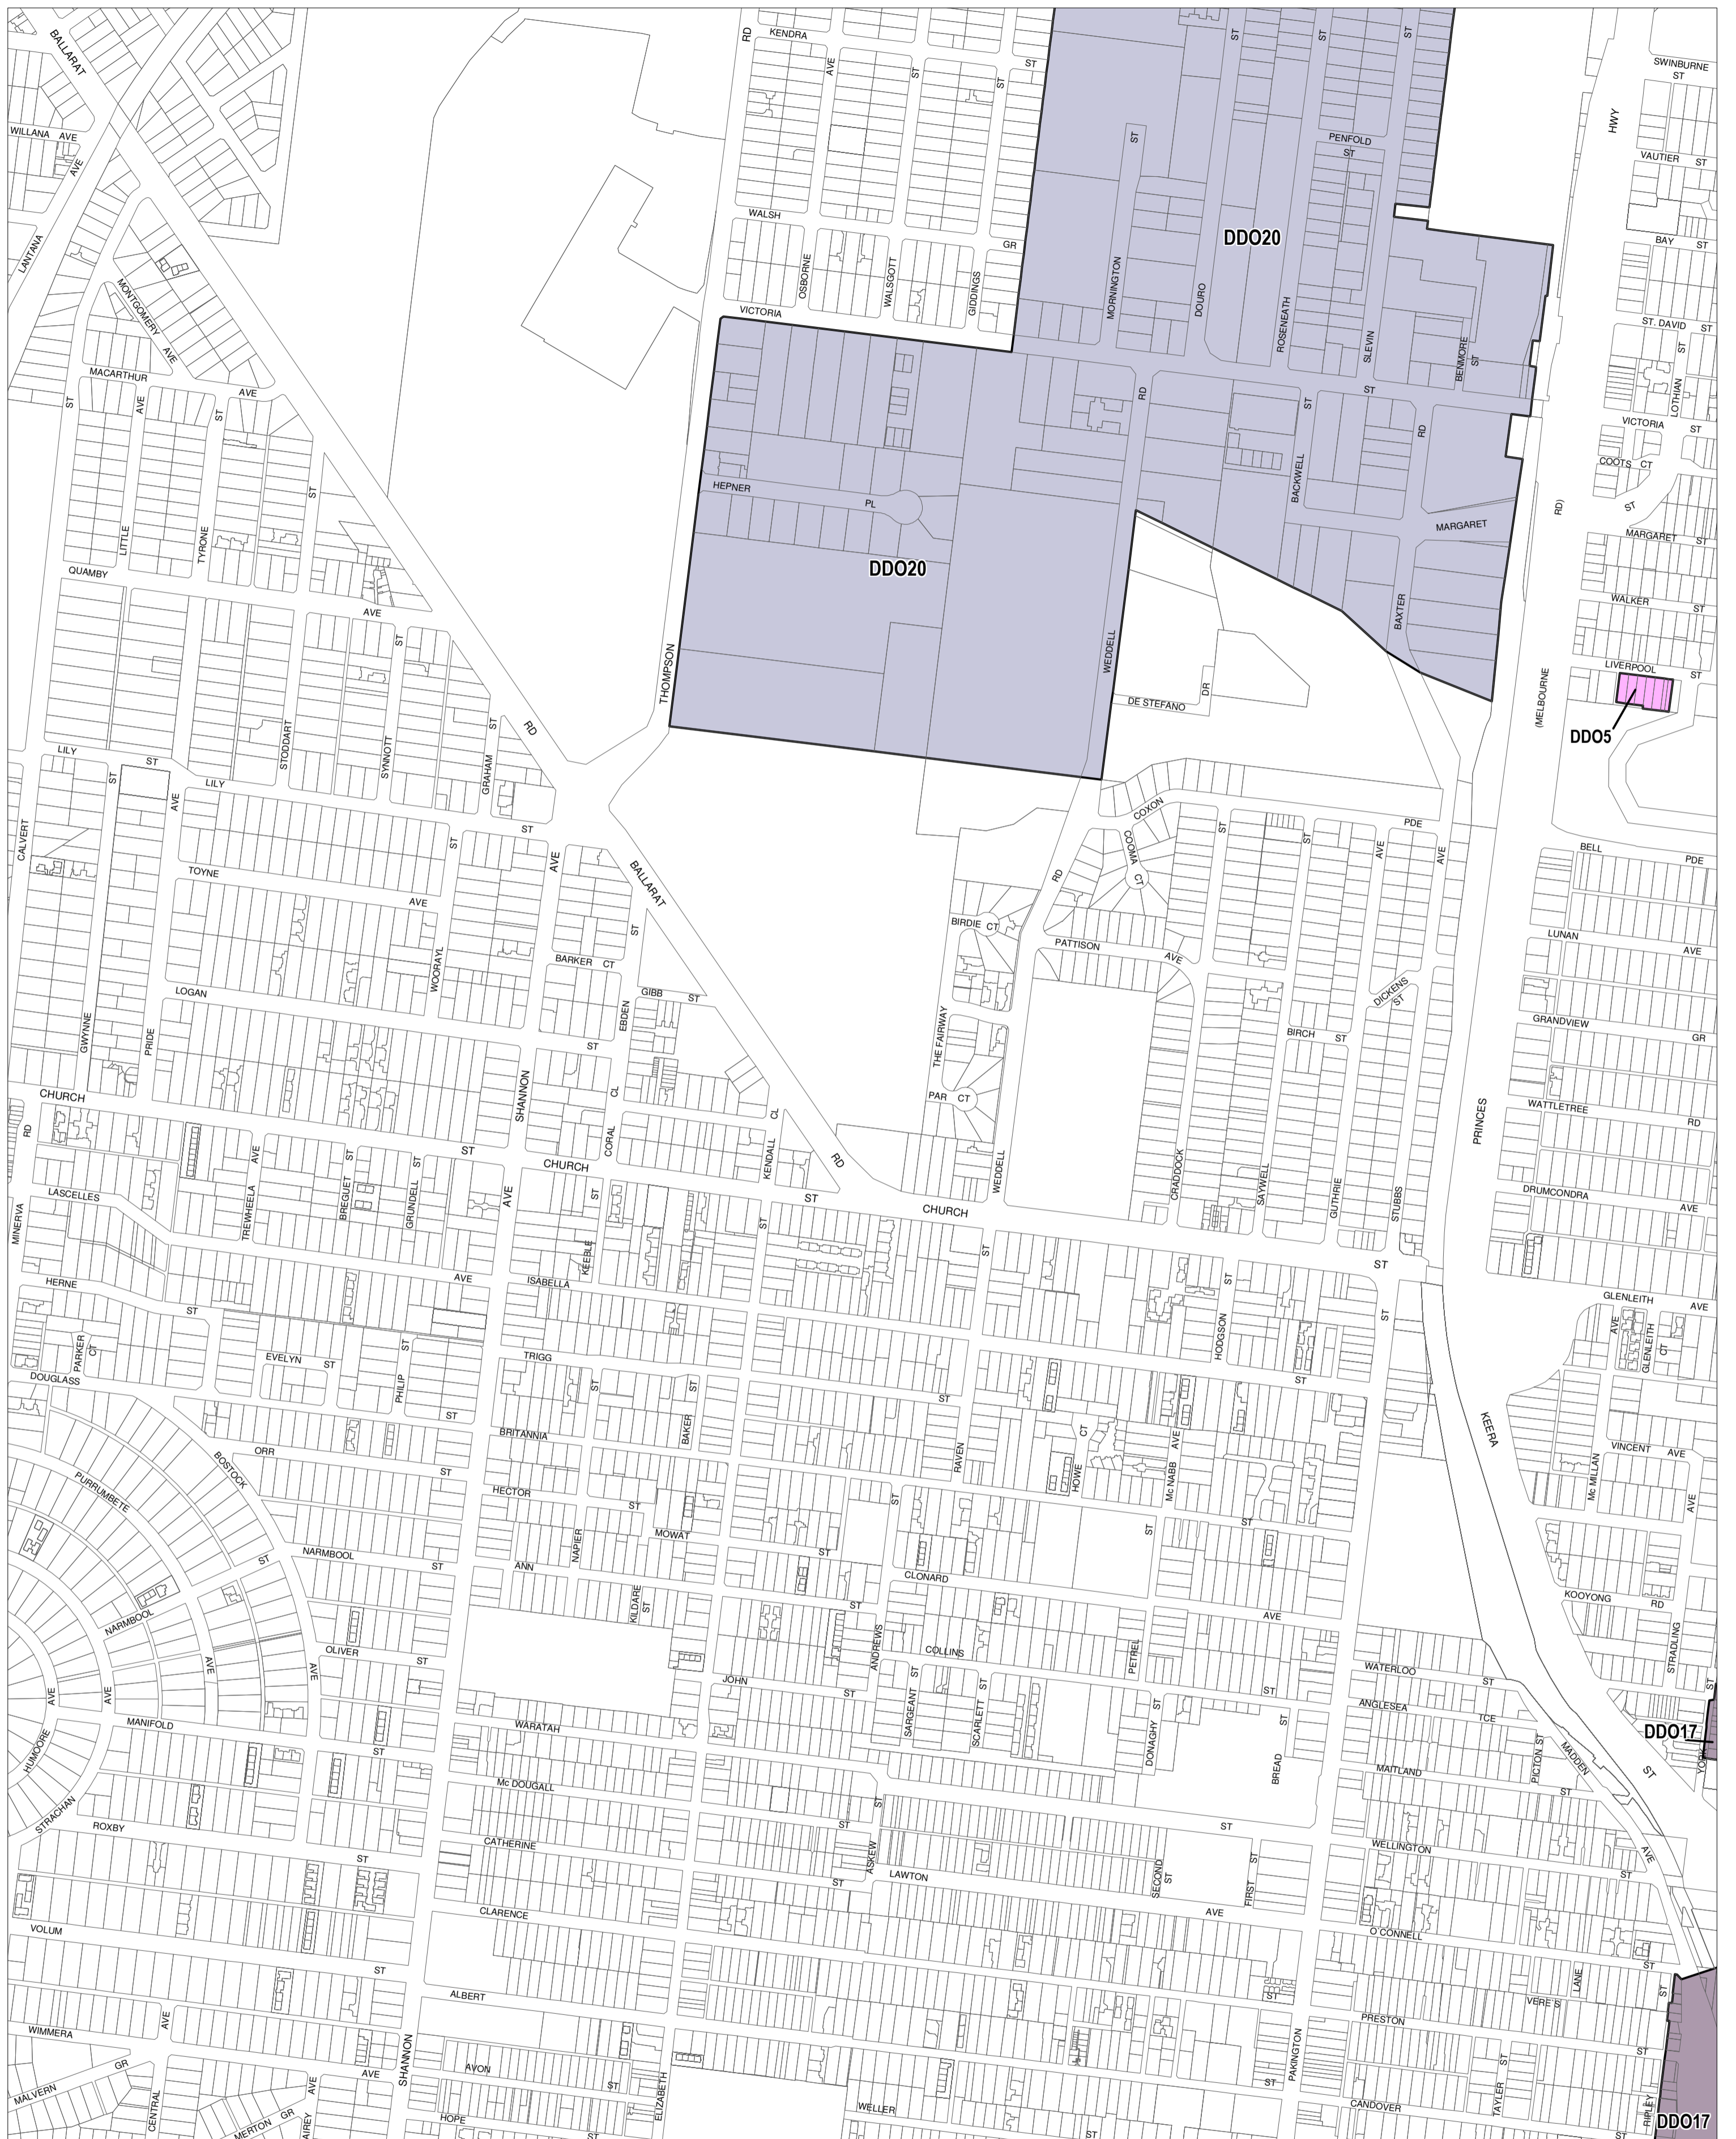

GREATER GEELONG PLANNING SCHEME - LOCAL PROVISION

Overlays

- DDO20 Design And Development Overlay - Schedule 17
- DDO20 Design And Development Overlay - Schedule 20
- DDO5 Design And Development Overlay - Schedule 5

100 0 100 200 300 400 500 m

AUSTRALIAN MAP GRID ZONE 55

INDEX TO ADJOINING METRIC SERIES MAP

1	2	3	4
5	6	7	8
9	10	11	12
13	14	15	16
17	18	19	20
21	22	23	24
25	26	27	28
29	30	31	32
33	34	35	36
37	38	39	40
41	42	43	44
45	46	47	48
49	50	51	52
53	54	55	56
57	58	59	60
61	62	63	64
65	66	67	68
69	70	71	72
73	74	75	76
77	78	79	80
81	82	83	84
85	86	87	88
89	90	91	92

Printed: 3/5/2013

AMENDMENT C223