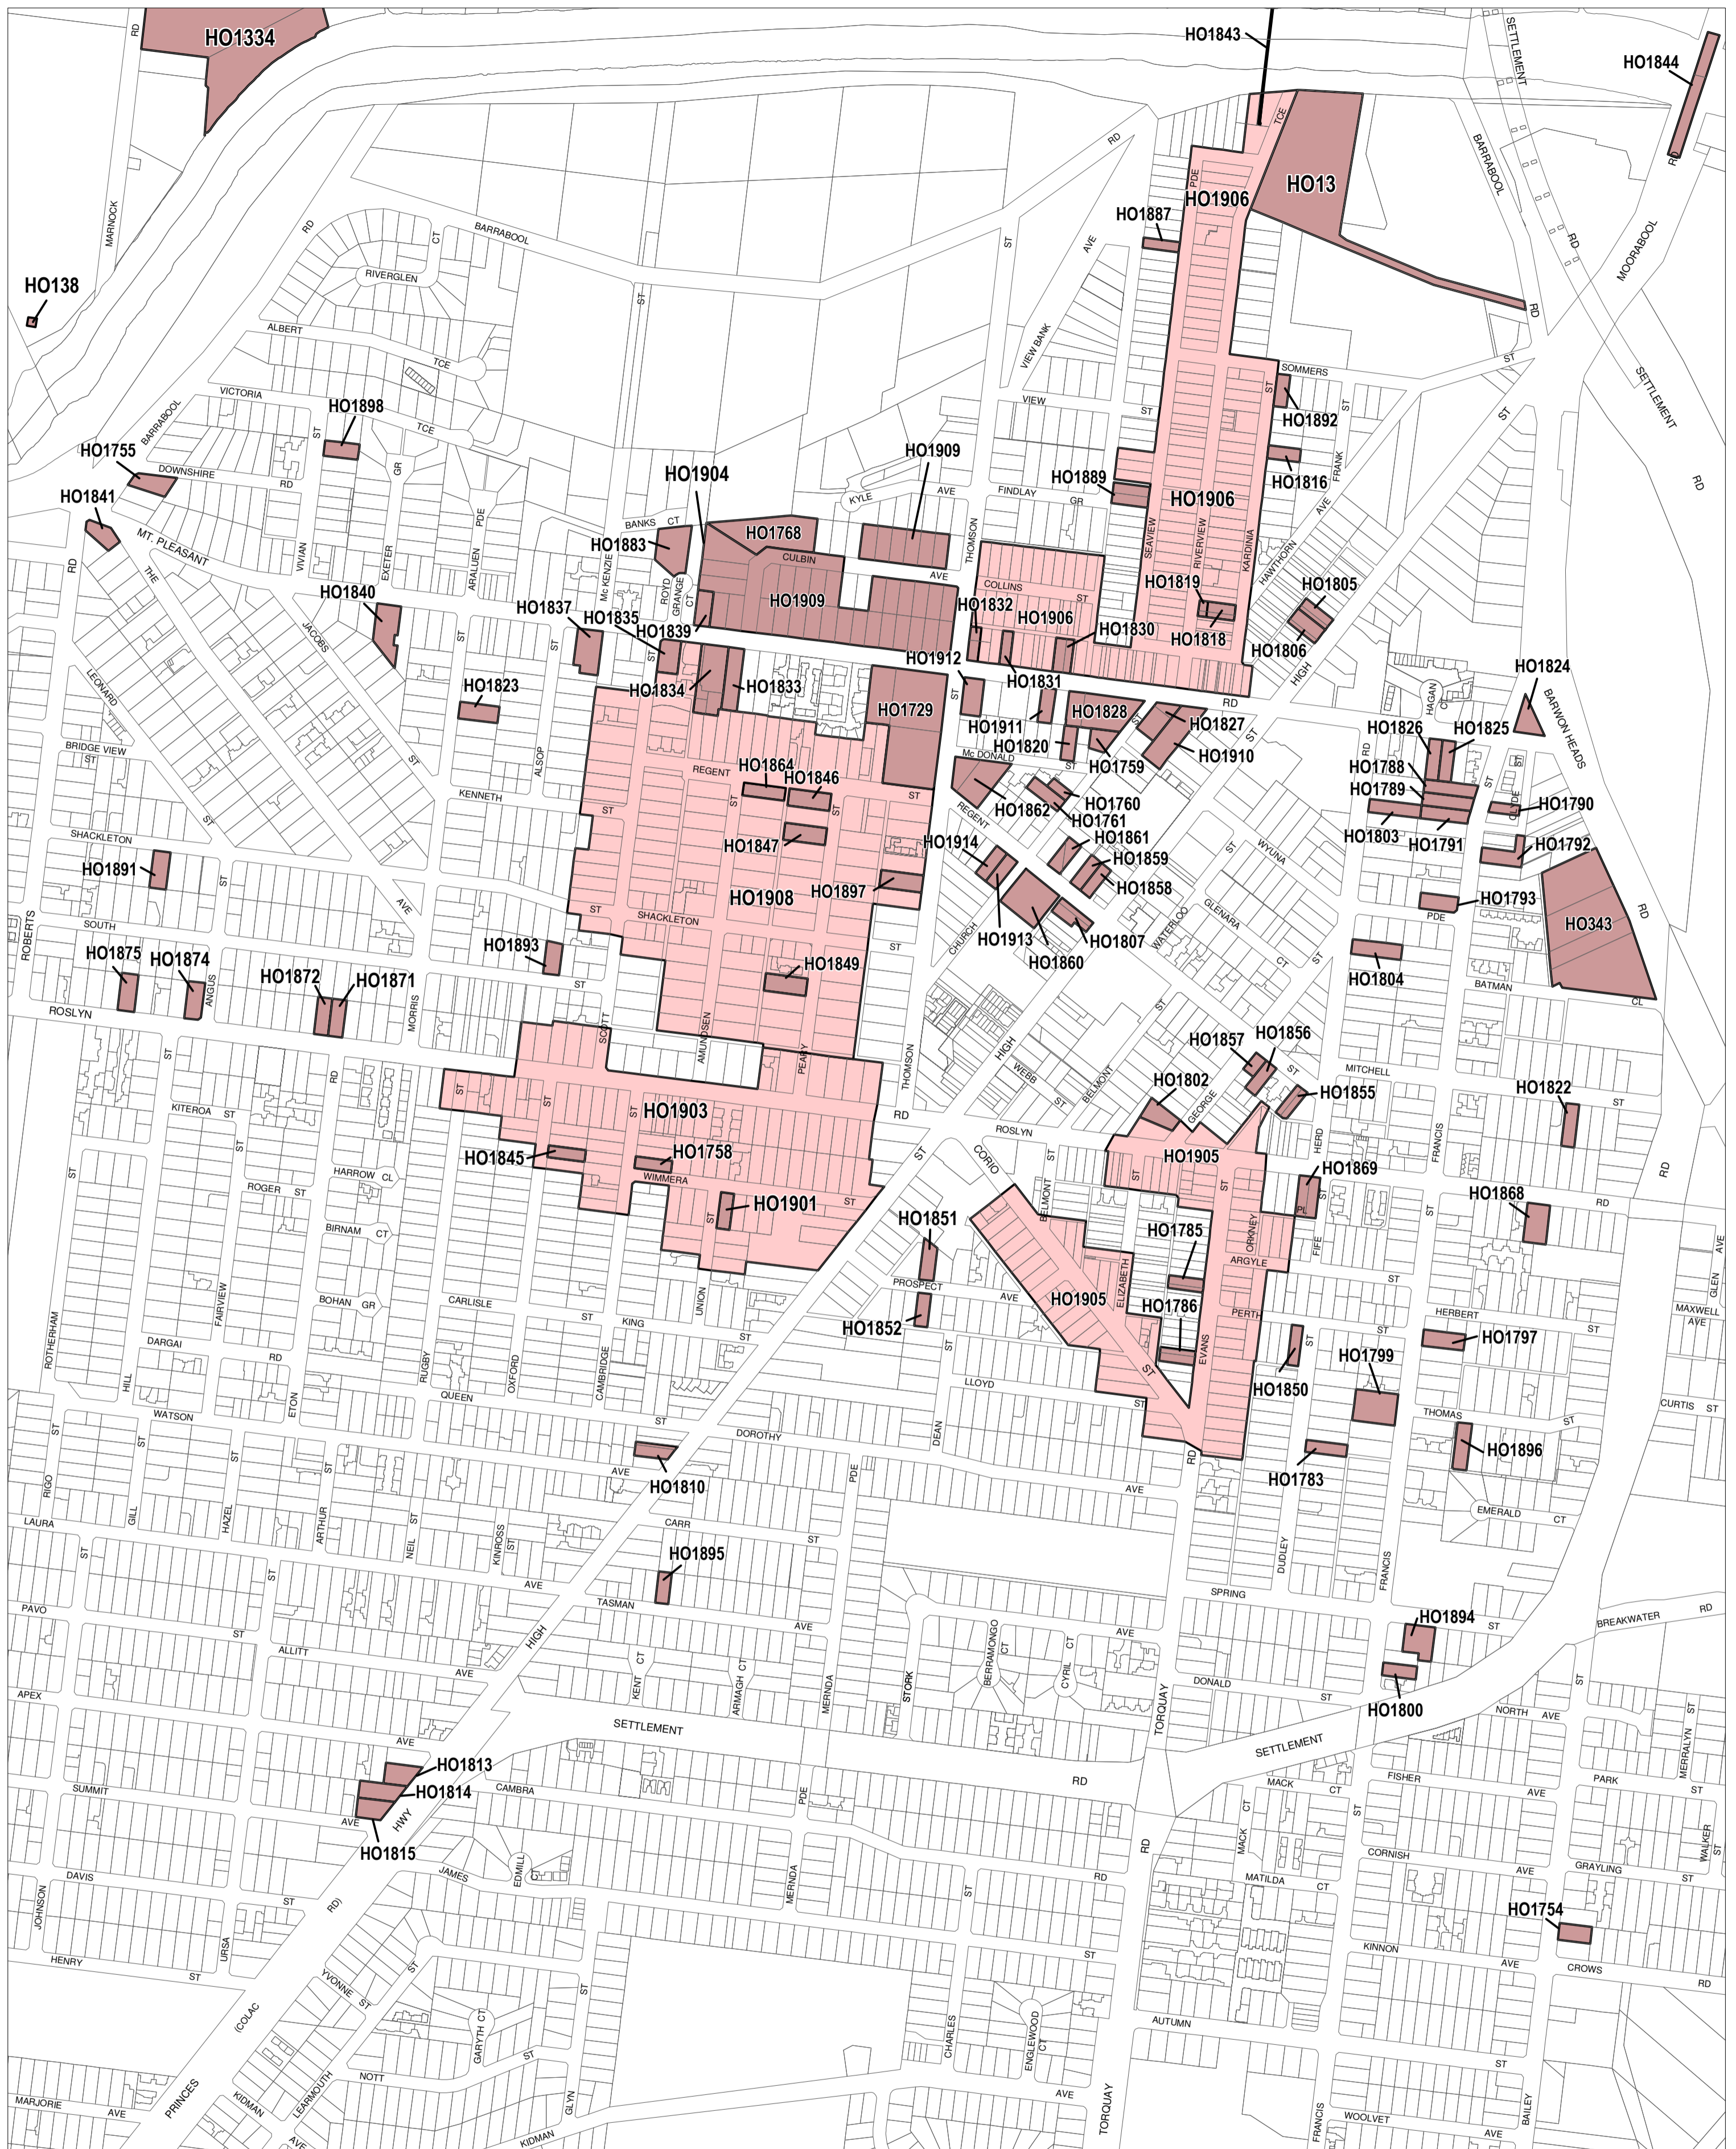

GREATER GEELONG PLANNING SCHEME - LOCAL PROVISION

Overlays
HO Heritage Overlay

100 0 100 200 300 400 500 m
AUSTRALIAN MAP GRID ZONE 55

INDEX TO ADJOINING METRIC SERIES MAP

1	2	3	4
5	6	7	8
9	10	11	12
13	14	15	16
17	18	19	20
21	22	23	24
25	26	27	28
29	30	31	32
33	34	35	36
37	38	39	40
41	42	43	44
45	46	47	48
49	50	51	52
53	54	55	56
57	58	59	60
61	62	63	64
65	66	67	68
69	70	71	72
73	74	75	76
77	78	79	80
81	82	83	84
85	86	87	88
89	90	91	92

Printed: 7/12/2012

AMENDMENT C258