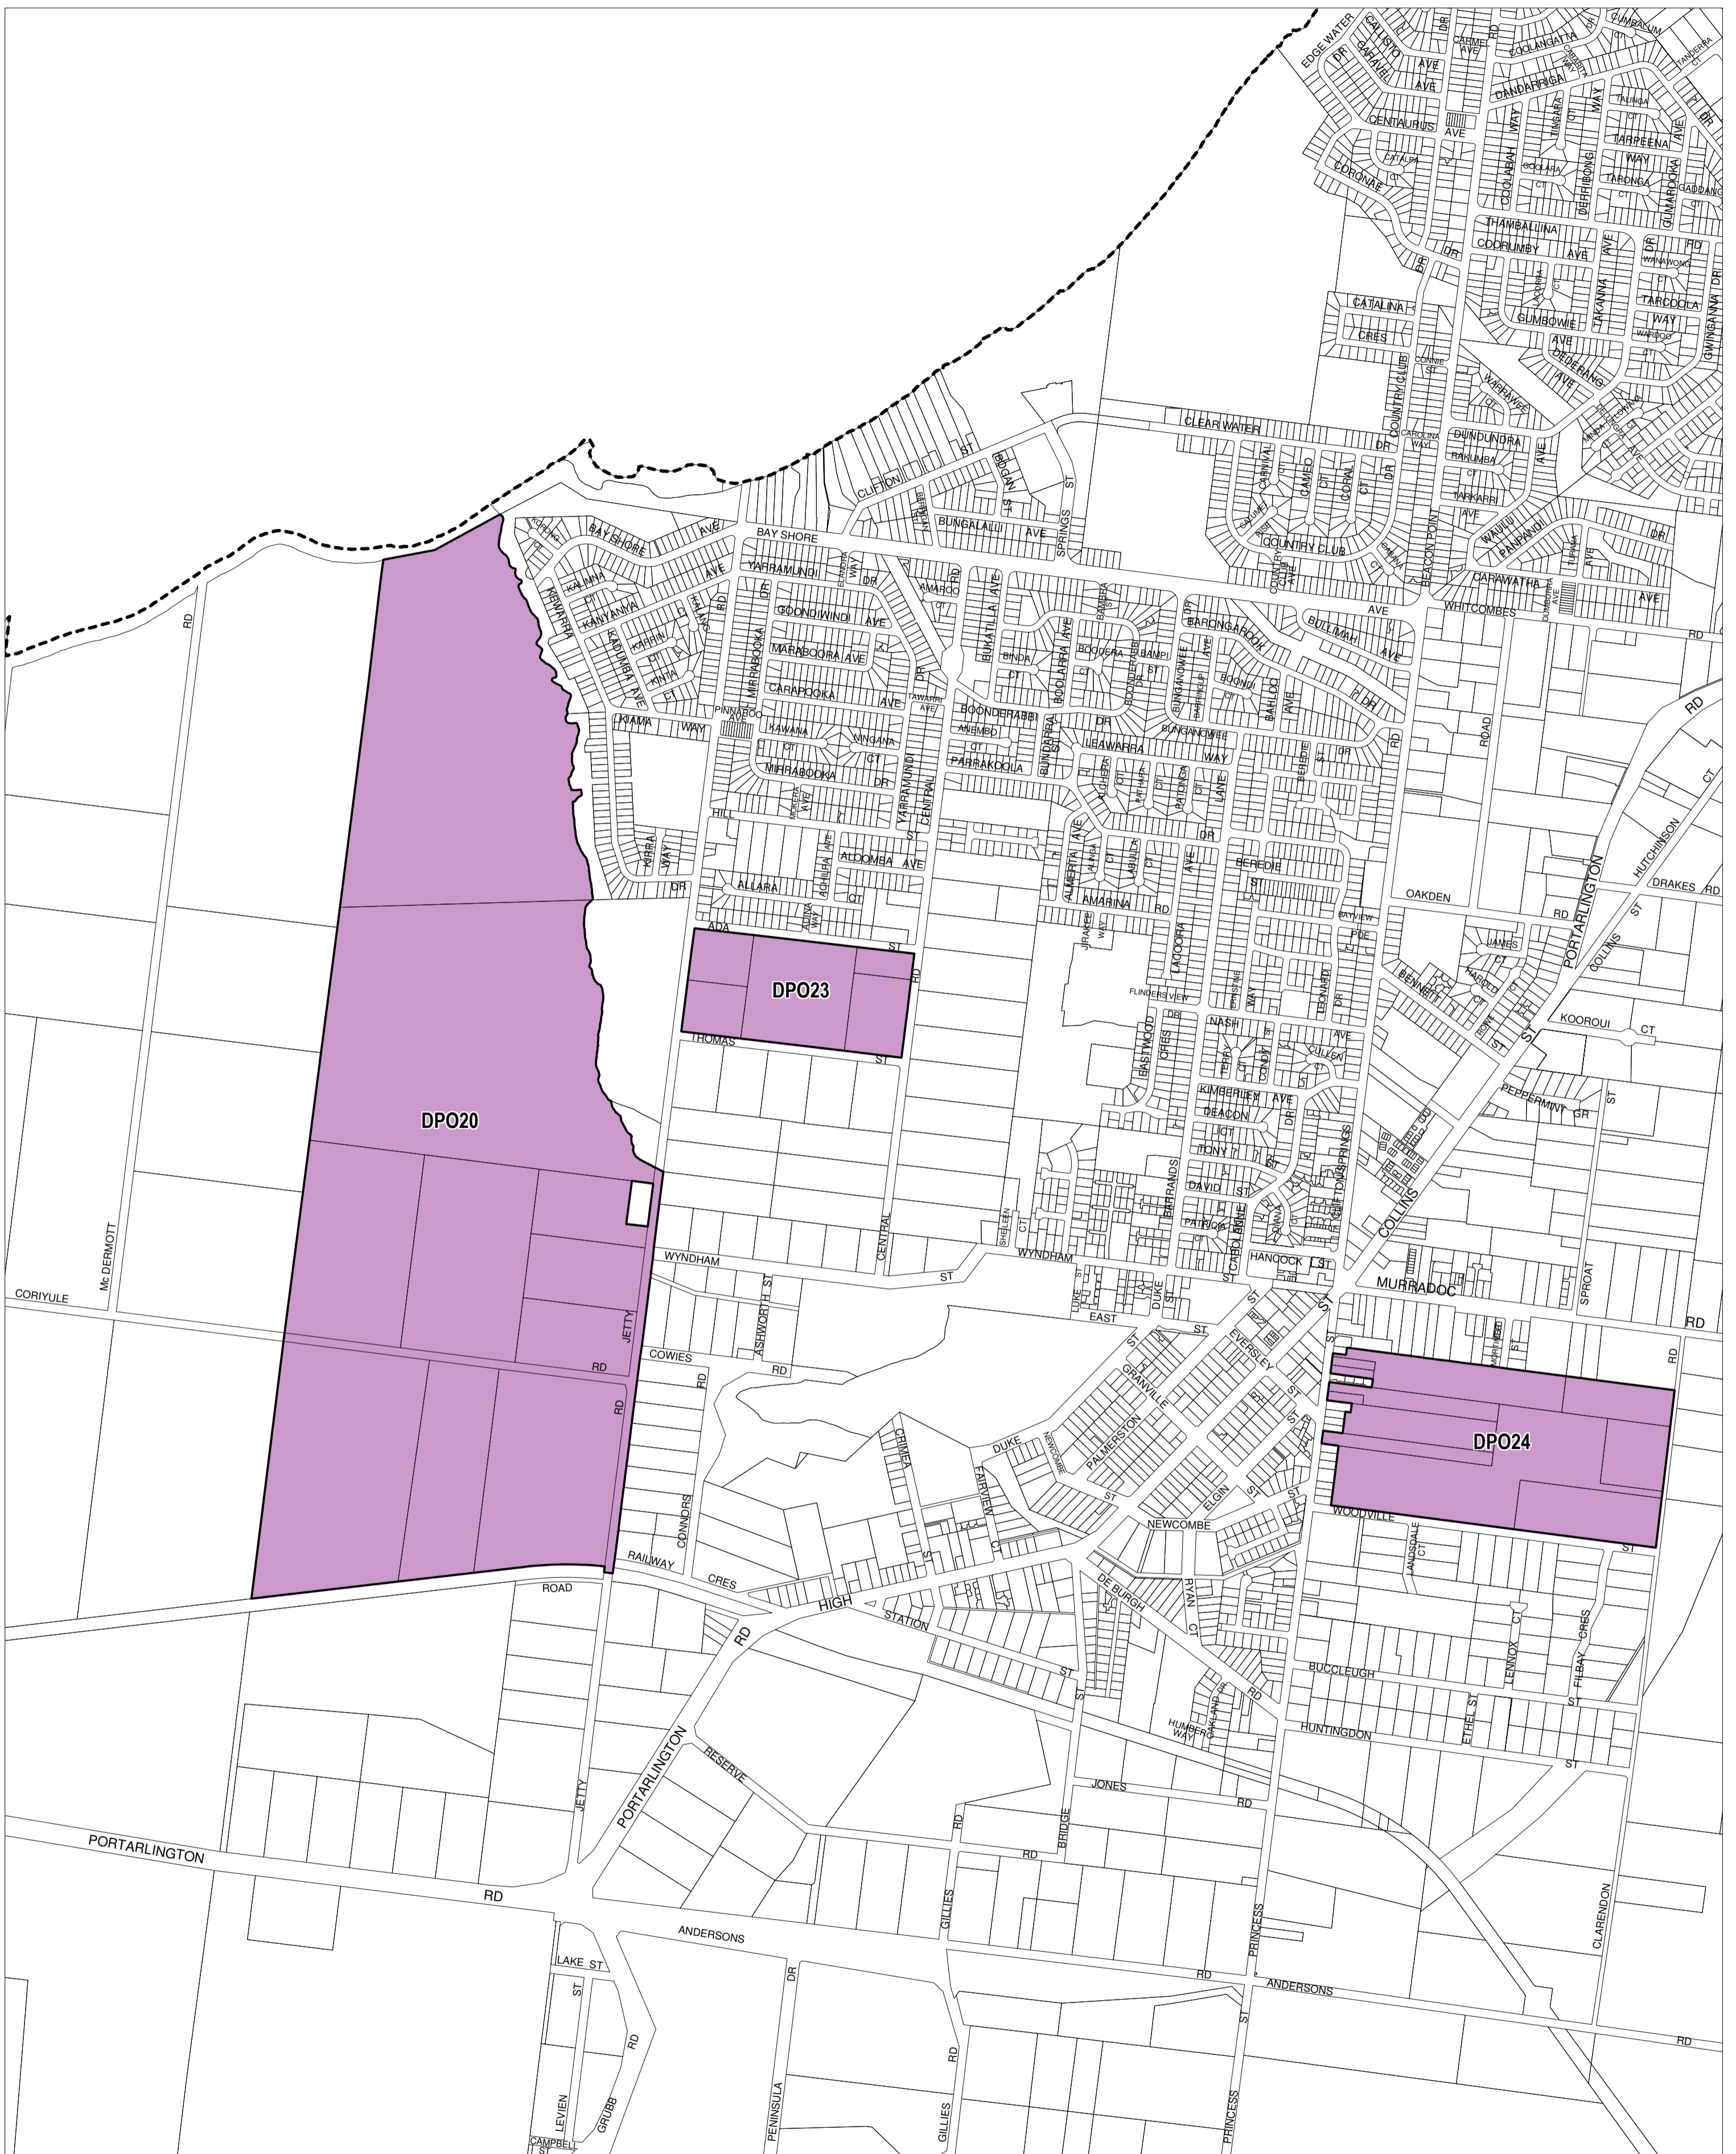

GREATER GEELONG PLANNING SCHEME - LOCAL PROVISION

AUSTRALIAN MAP GRID ZONE 55

INDEX TO ADJOINING METRIC SERIES MAP

1	2	3		
4	5	6	7	
8	9	10	11	12
13	14	15	16	17
18	19	20	21	22
23	24	25	26	27
28	29	30	31	32
33	34	35	36	37
38	39	40	41	42
43	44	45	46	47
48	49	50	51	52
53	54	55	56	57
58	59	60	61	62
63	64	65	66	67
68	69	70	71	72
73	74	75	76	77
78	79	80	81	82
83	84	85	86	87
88	89	90	91	92
93	94	95	96	97
98	99	100		

Printed: 18/2/2011

AMENDMENT C103