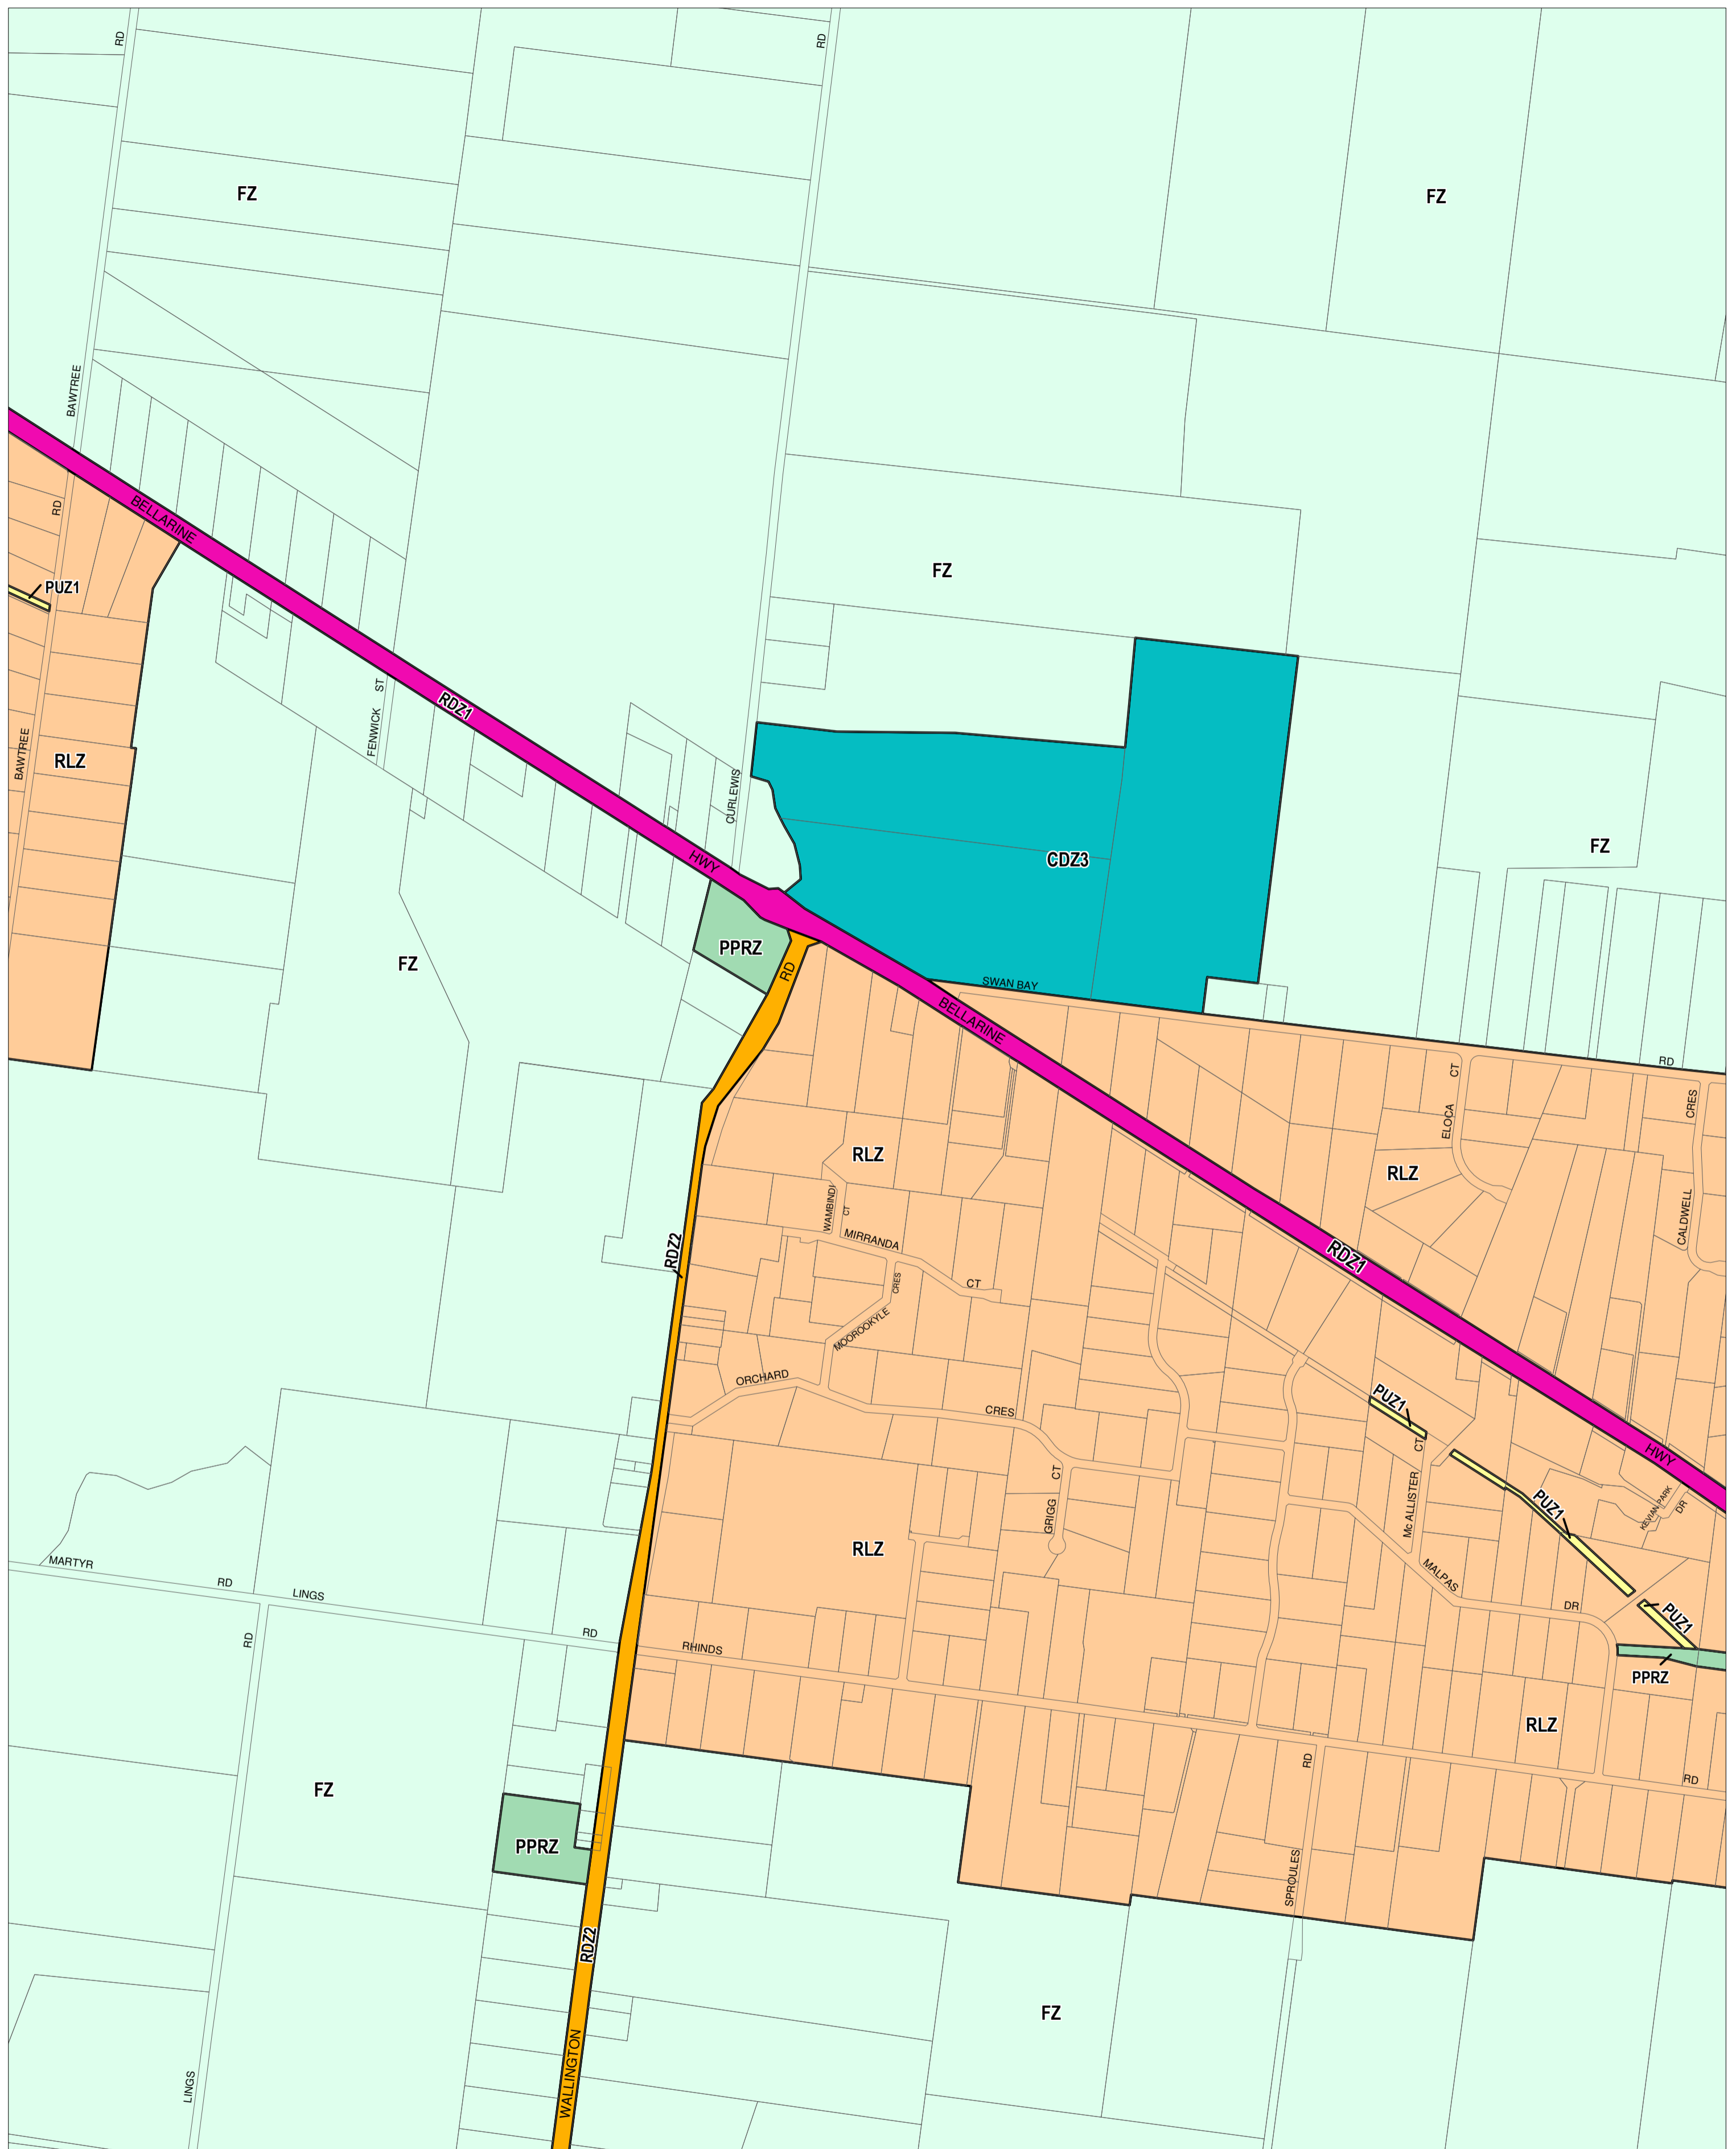

GREATER GEELONG PLANNING SCHEME - LOCAL PROVISION

Public Land	
	Public Park And Recreation Zone
	Public Use Zone - Service And Utility
Rural	
	Farming Zone
	Rural Living Zone
Special Purpose	
	Comprehensive Development Zone - Schedule 3
Road Zones	
	Road Zone - Category 1
	Road Zone - Category 2

200 0 200 400 600 800 1000m

AUSTRALIAN MAP GRID ZONE 55

INDEX TO ADJOINING METRIC SERIES MAP

1	2	3	4
5	6	7	8
9	10	11	12
13	14	15	16
17	18	19	20
21	22	23	24
25	26	27	28
29	30	31	32
33	34	35	36
37	38	39	40
41	42	43	44
45	46	47	48
49	50	51	52
53	54	55	56
57	58	59	60
61	62	63	64
65	66	67	68
69	70	71	72
73	74	75	76
77	78	79	80
81	82	83	84
85	86	87	88
89	90	91	92

Printed: 2/10/2014

AMENDMENT C288