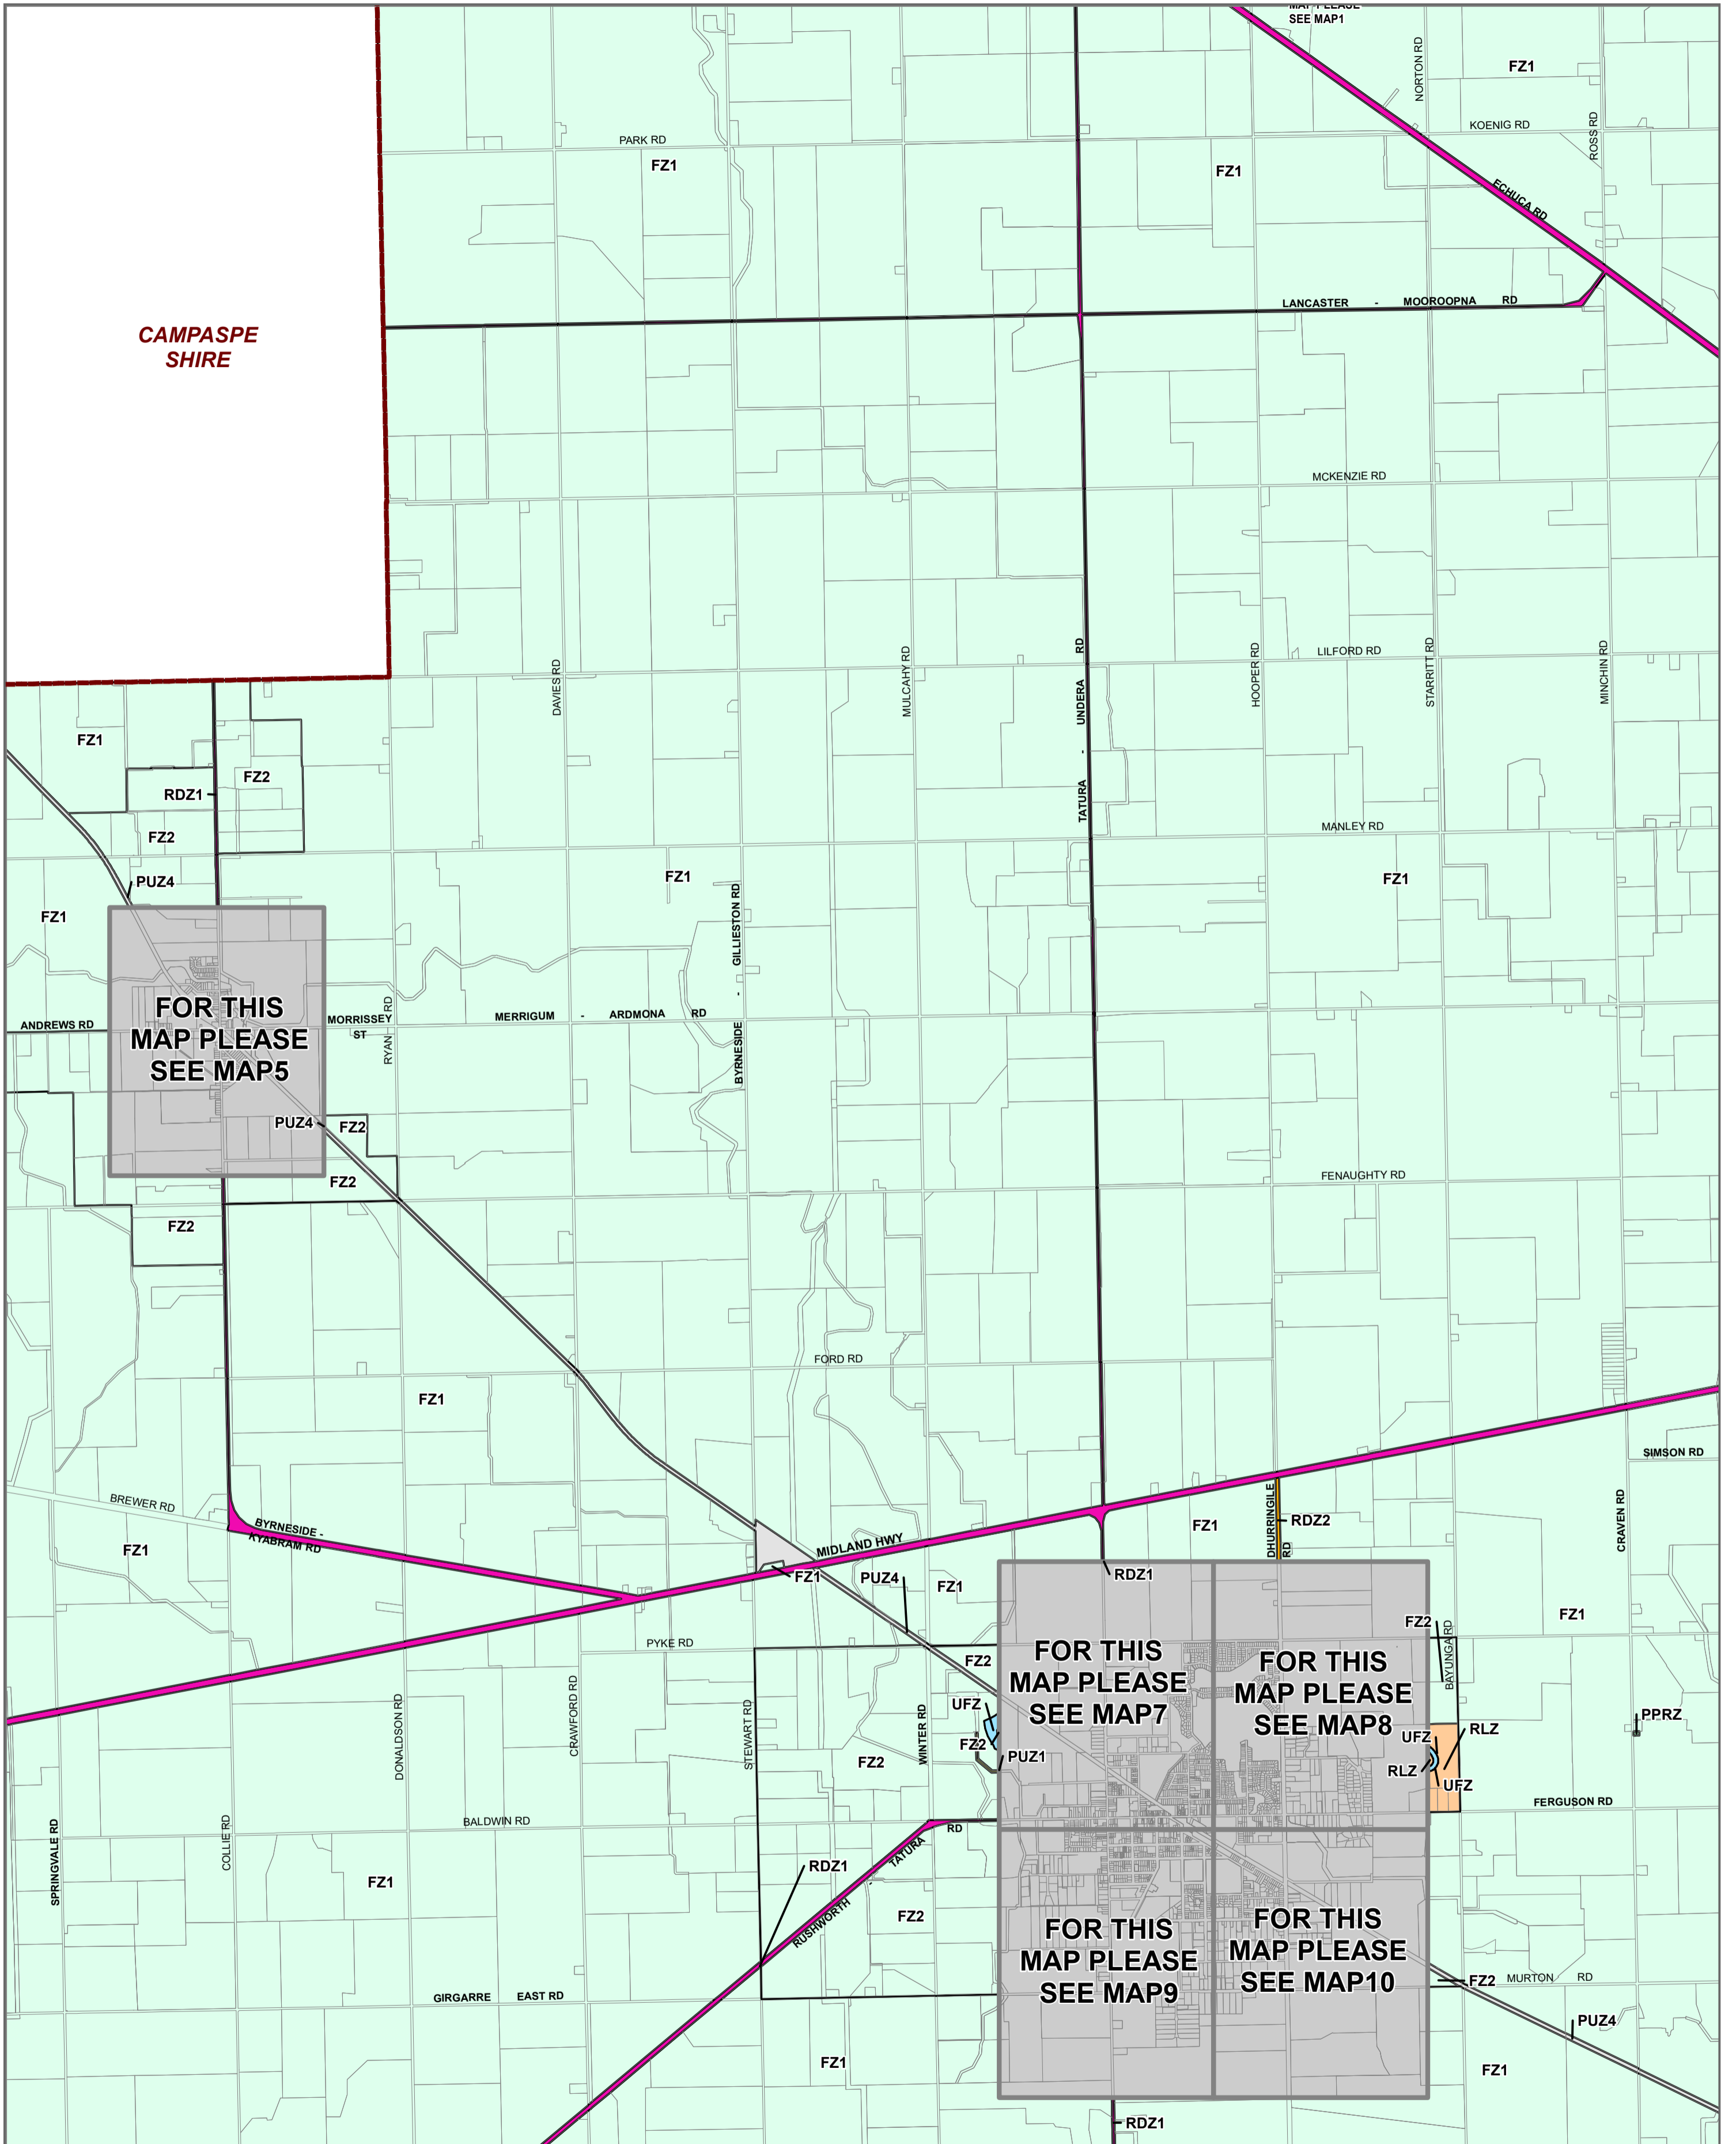

GREATER SHEPPARTON PLANNING SCHEME - LOCAL PROVISION

Planning Group
AMENDMENT C221gshe
Printed: 1/09/2020

Environment,
Land, Water
and Planning

INDEX TO ADJOINING SCHEME MAPS