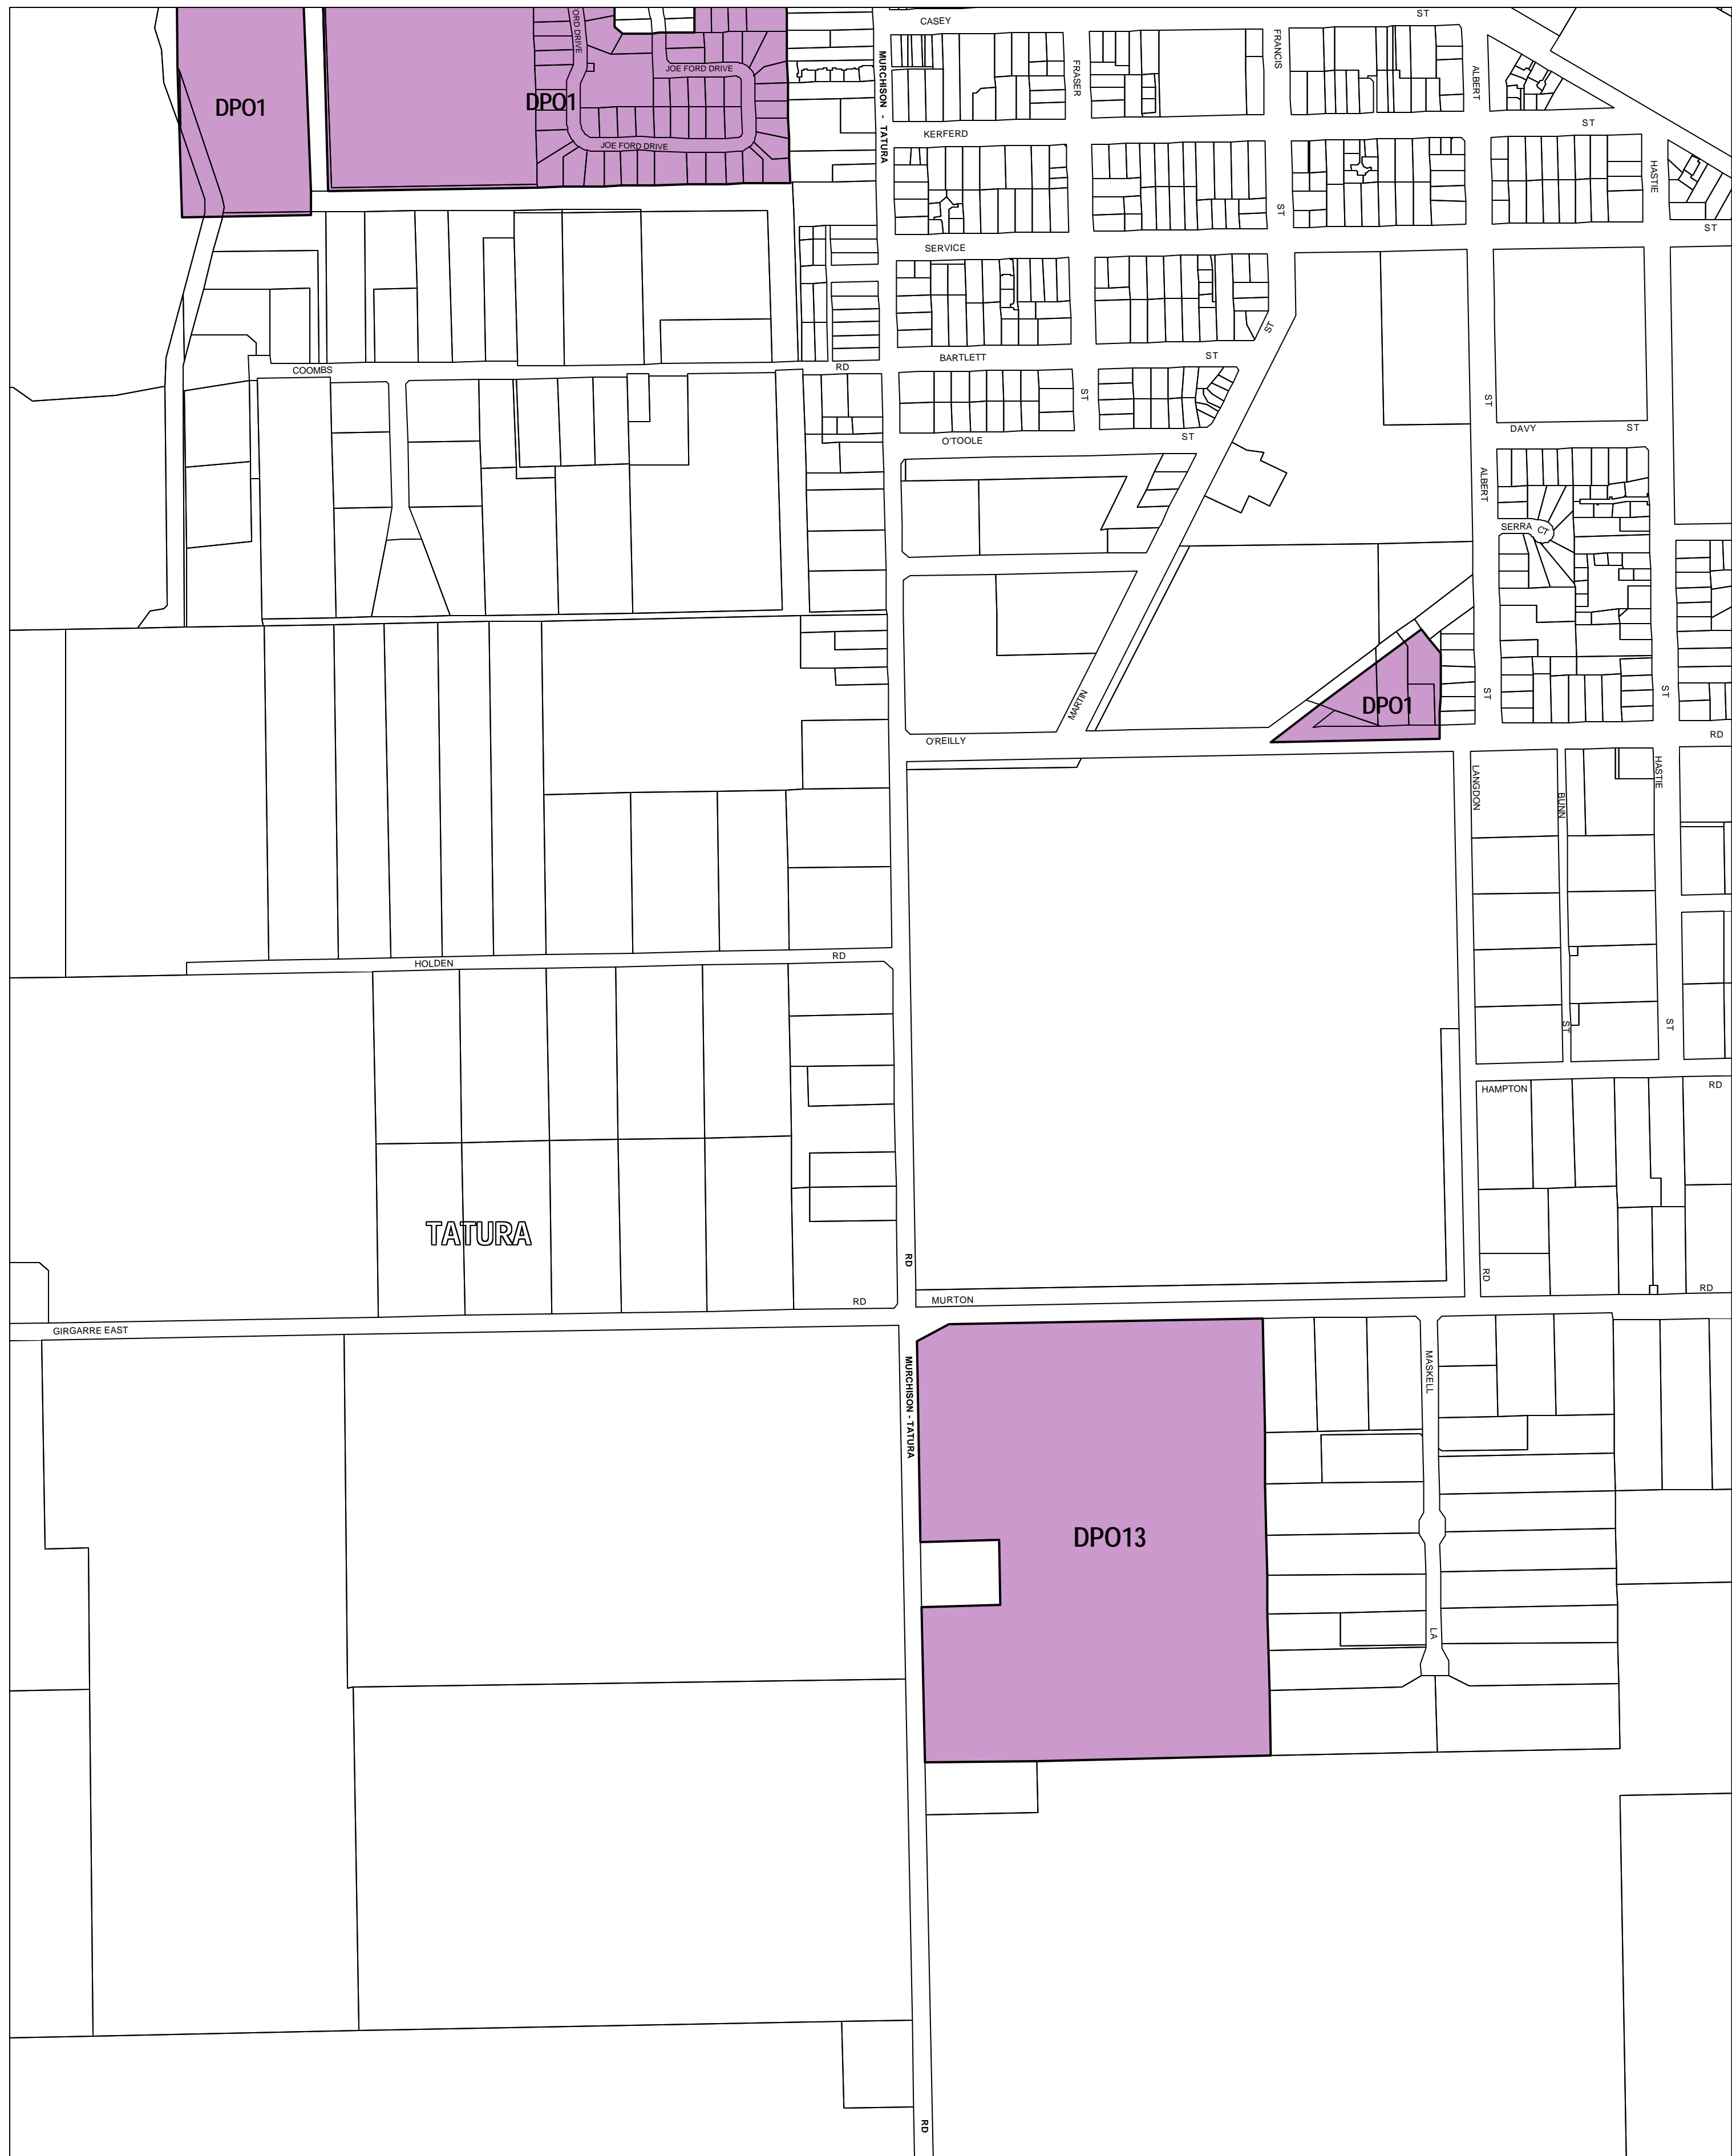

GREATER SHEPPARTON PLANNING SCHEME - LOCAL PROVISION

Overlays	
	Development Plan Overlay - Schedule 1
	Development Plan Overlay - Schedule 13

100 200 300 400 500 m

AUSTRALIAN MAP GRID ZONE 55

INDEX TO ADJOINING METRIC SERIES MAP

Printed: 18/9/2008

AMENDMENT C65