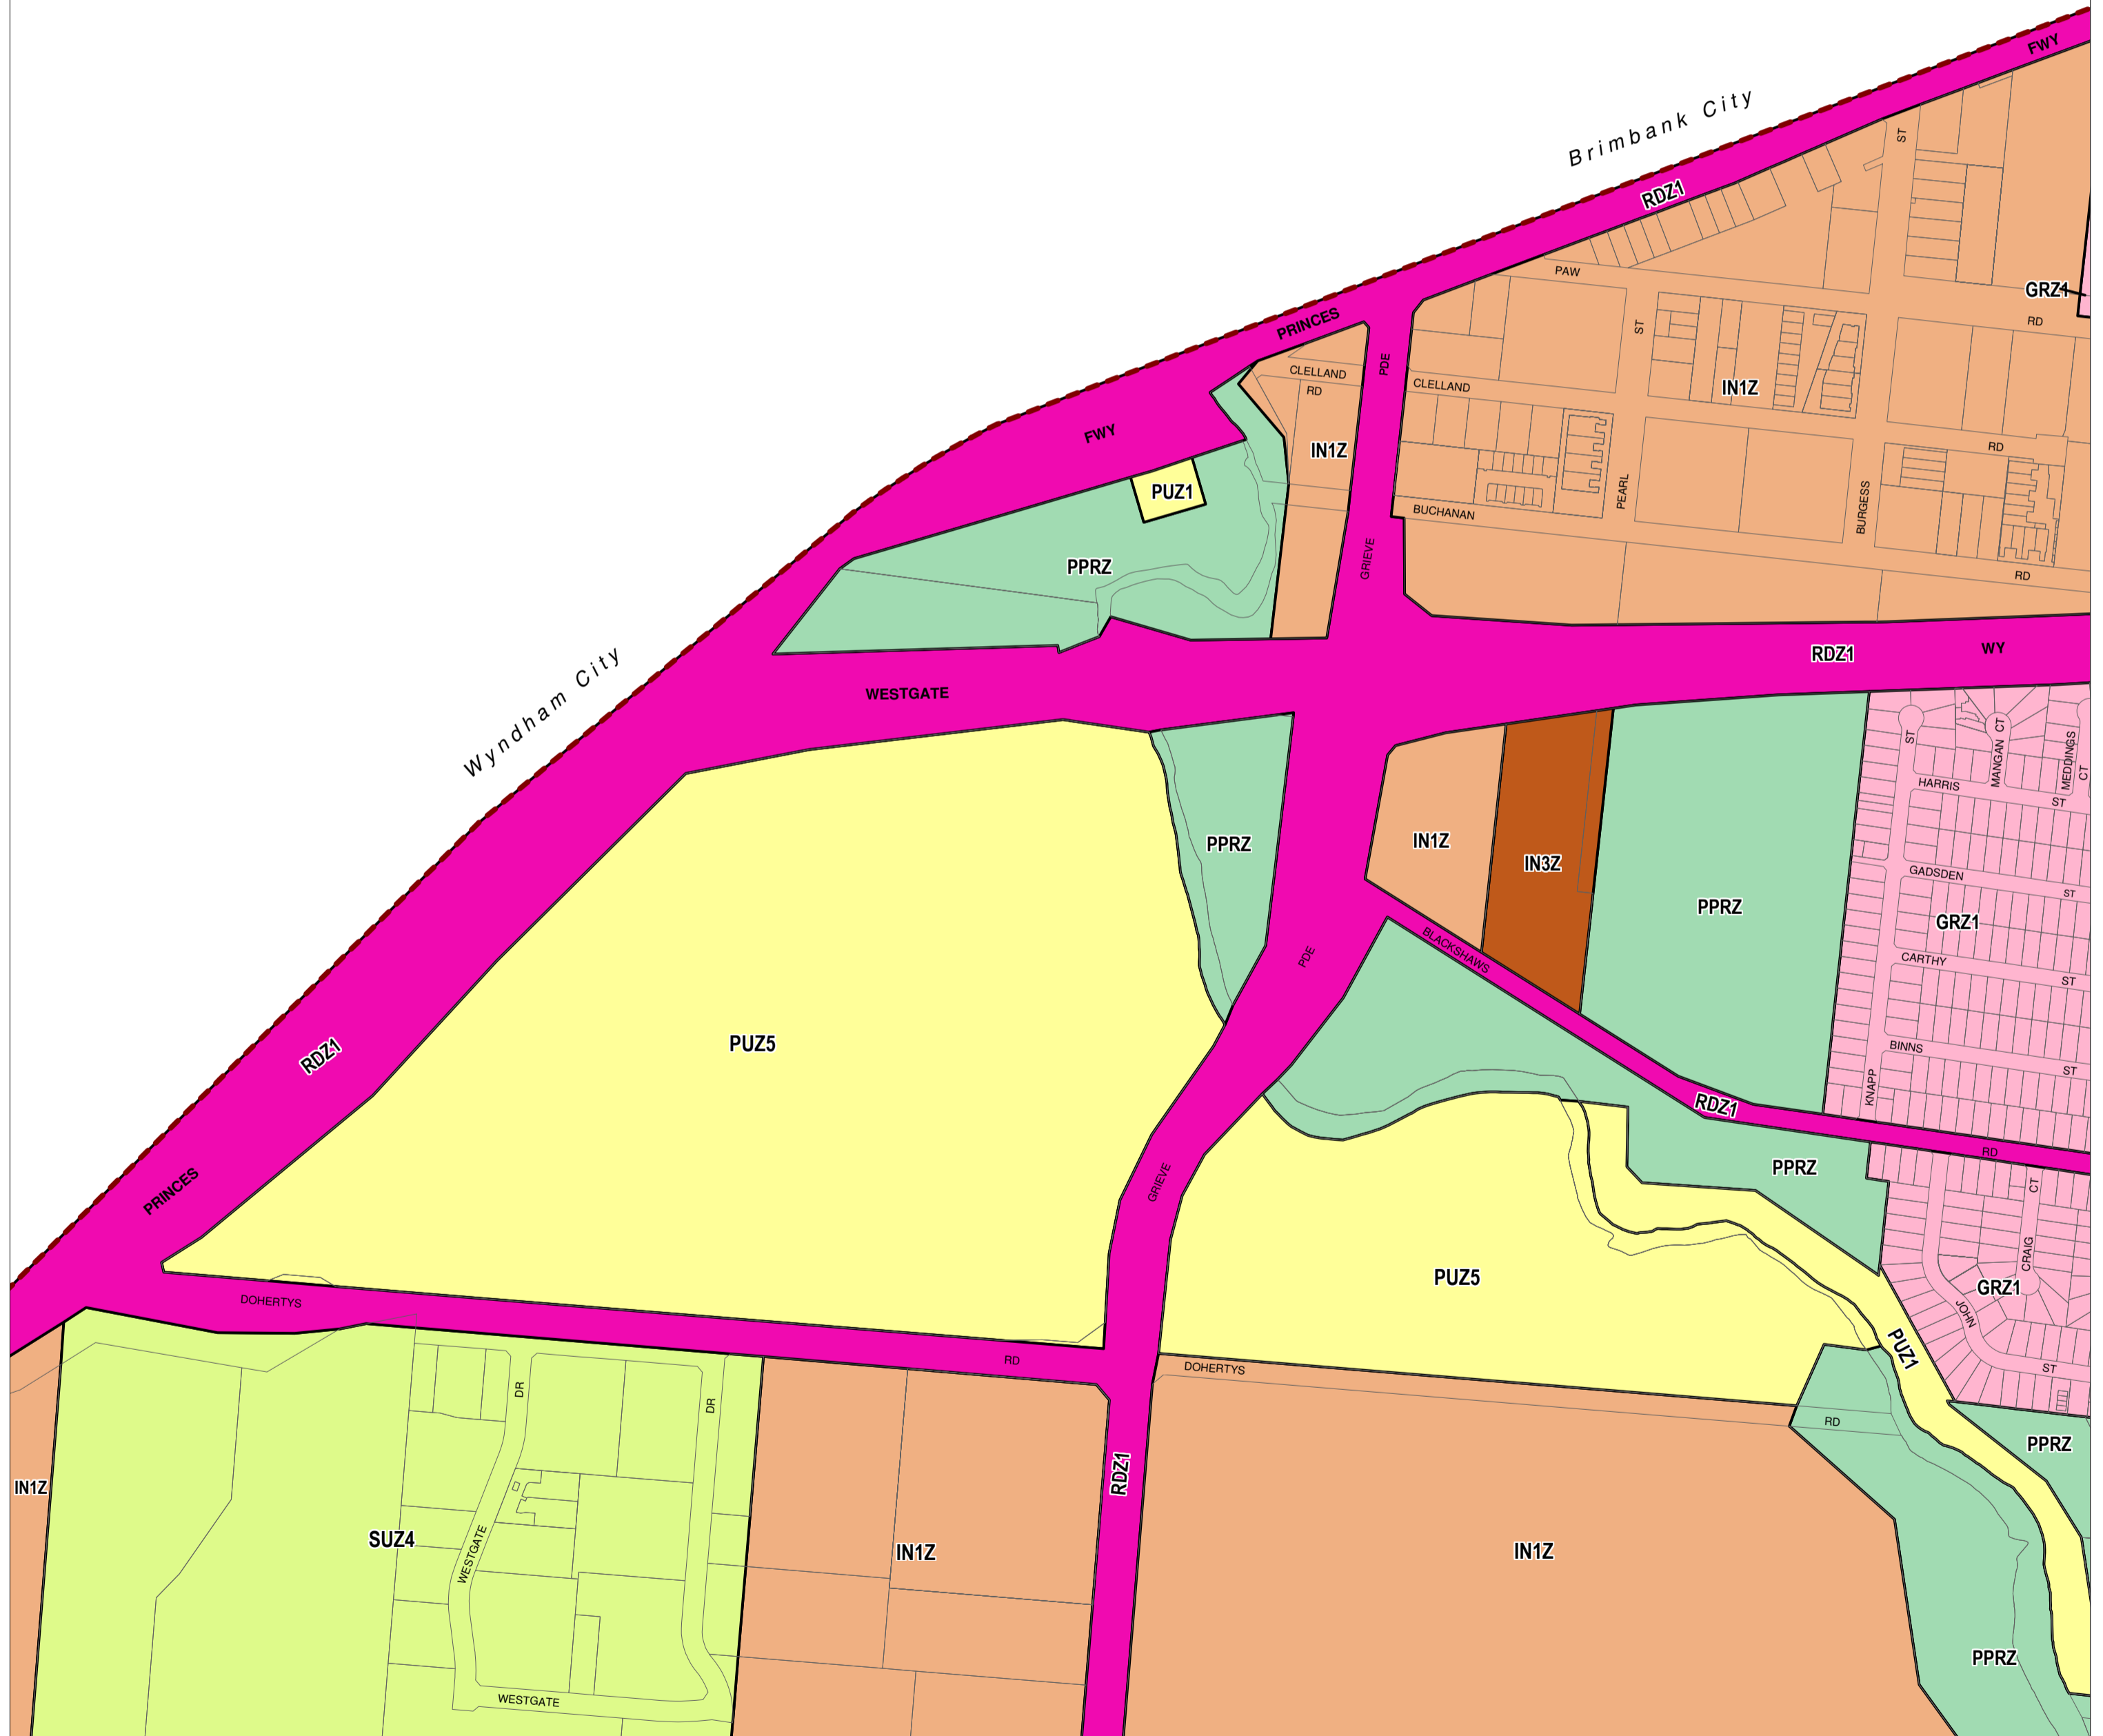

HOBSONS BAY PLANNING SCHEME - LOCAL PROVISION

Industrial	Special Purpose
IN1Z Industrial 1 Zone	SUZ4 Special Use Zone - Schedule 4
IN3Z Industrial 3 Zone	
Public Land	
PPRZ Public Park And Recreation Zone	
PUZ5 Public Use Zone - Cemetery/crematorium	
PUZ1 Public Use Zone - Service And Utility	
Road	
RDZ1 Road Zone - Category 1	
Residential	
GRZ1 General Residential Zone - Schedule 1	

100 0 100 200 300 400 500 m

AUSTRALIAN MAP GRID ZONE 55

INDEX TO ADJOINING METRIC SERIES MAP

1	2	3	4	5
6	7	8	9	10
11	12	13	14	15
16	17	18	19	20
21	22			

Printed: 5/9/2014

AMENDMENT C97