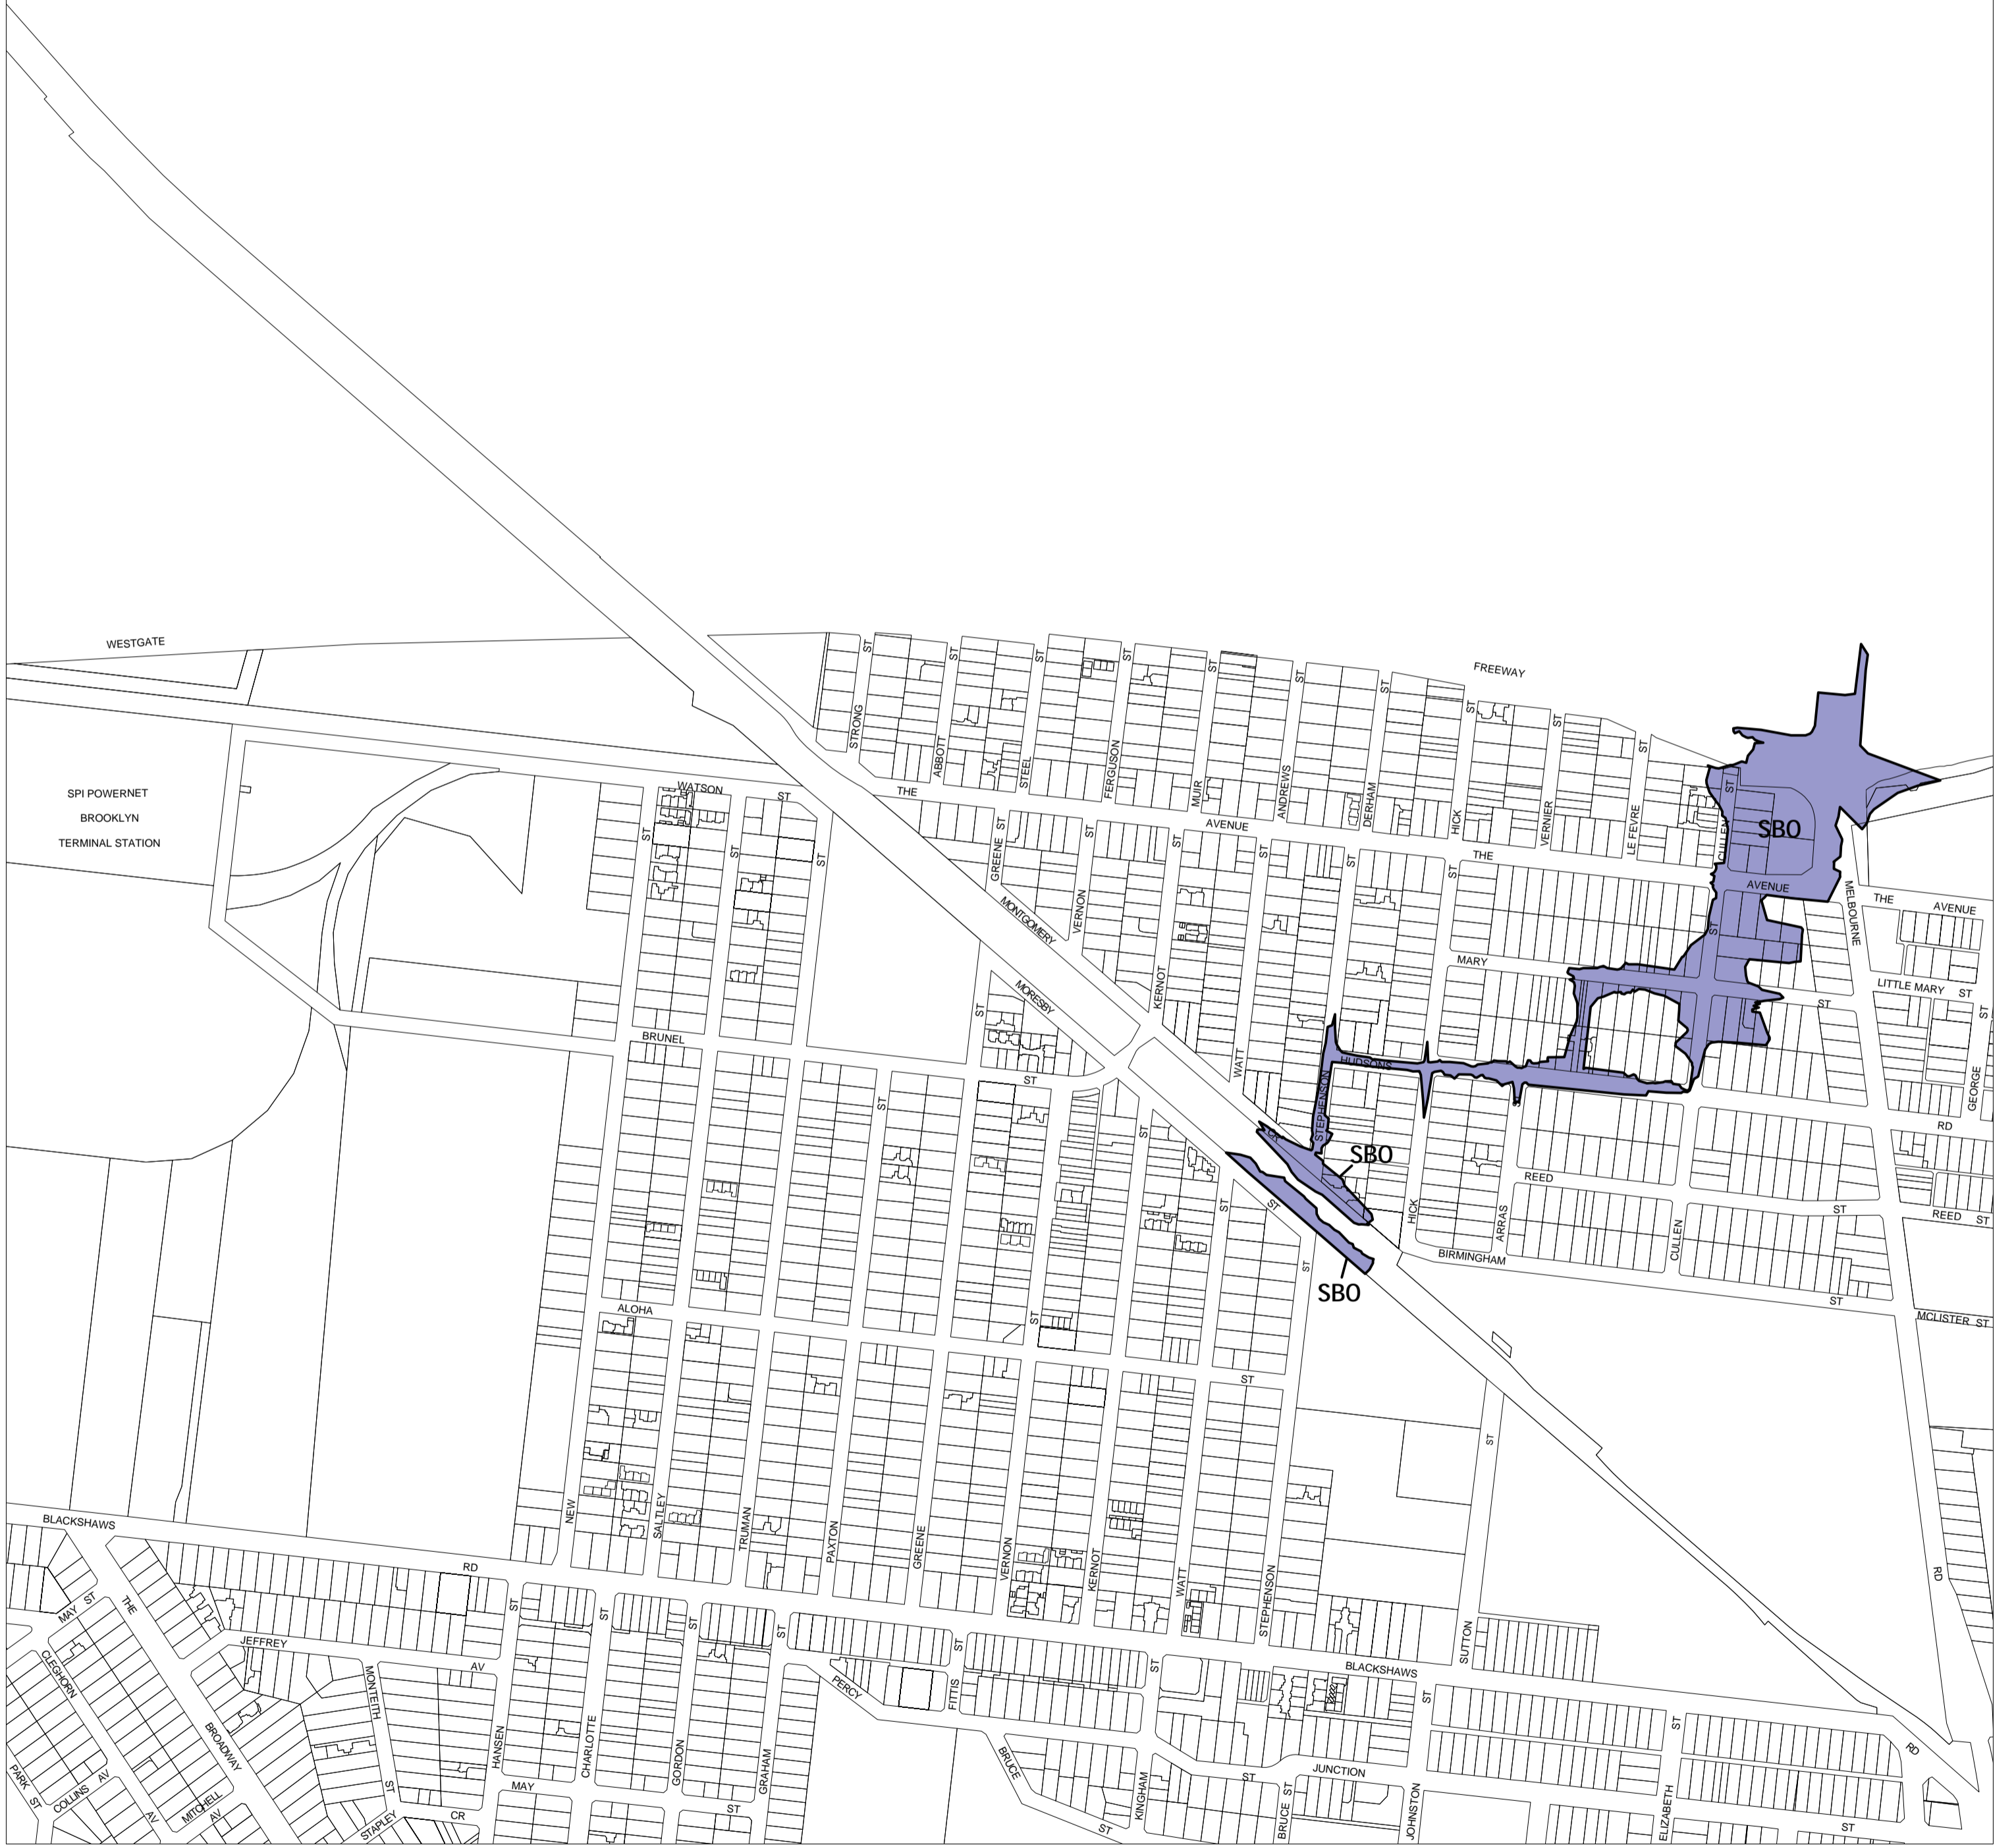

HOBSONS BAY PLANNING SCHEME - LOCAL PROVISION

See MARIBYRNONG PLANNING SCHEME

Overlays

- SBO Special Building Overlay

AUSTRALIAN MAP GRID ZONE 55

INDEX TO ADJOINING METRIC SERIES MAP

Printed: 1/8/2007

AMENDMENT C2

SPECIAL BUILDING OVERLAY

MAP No 4SBO