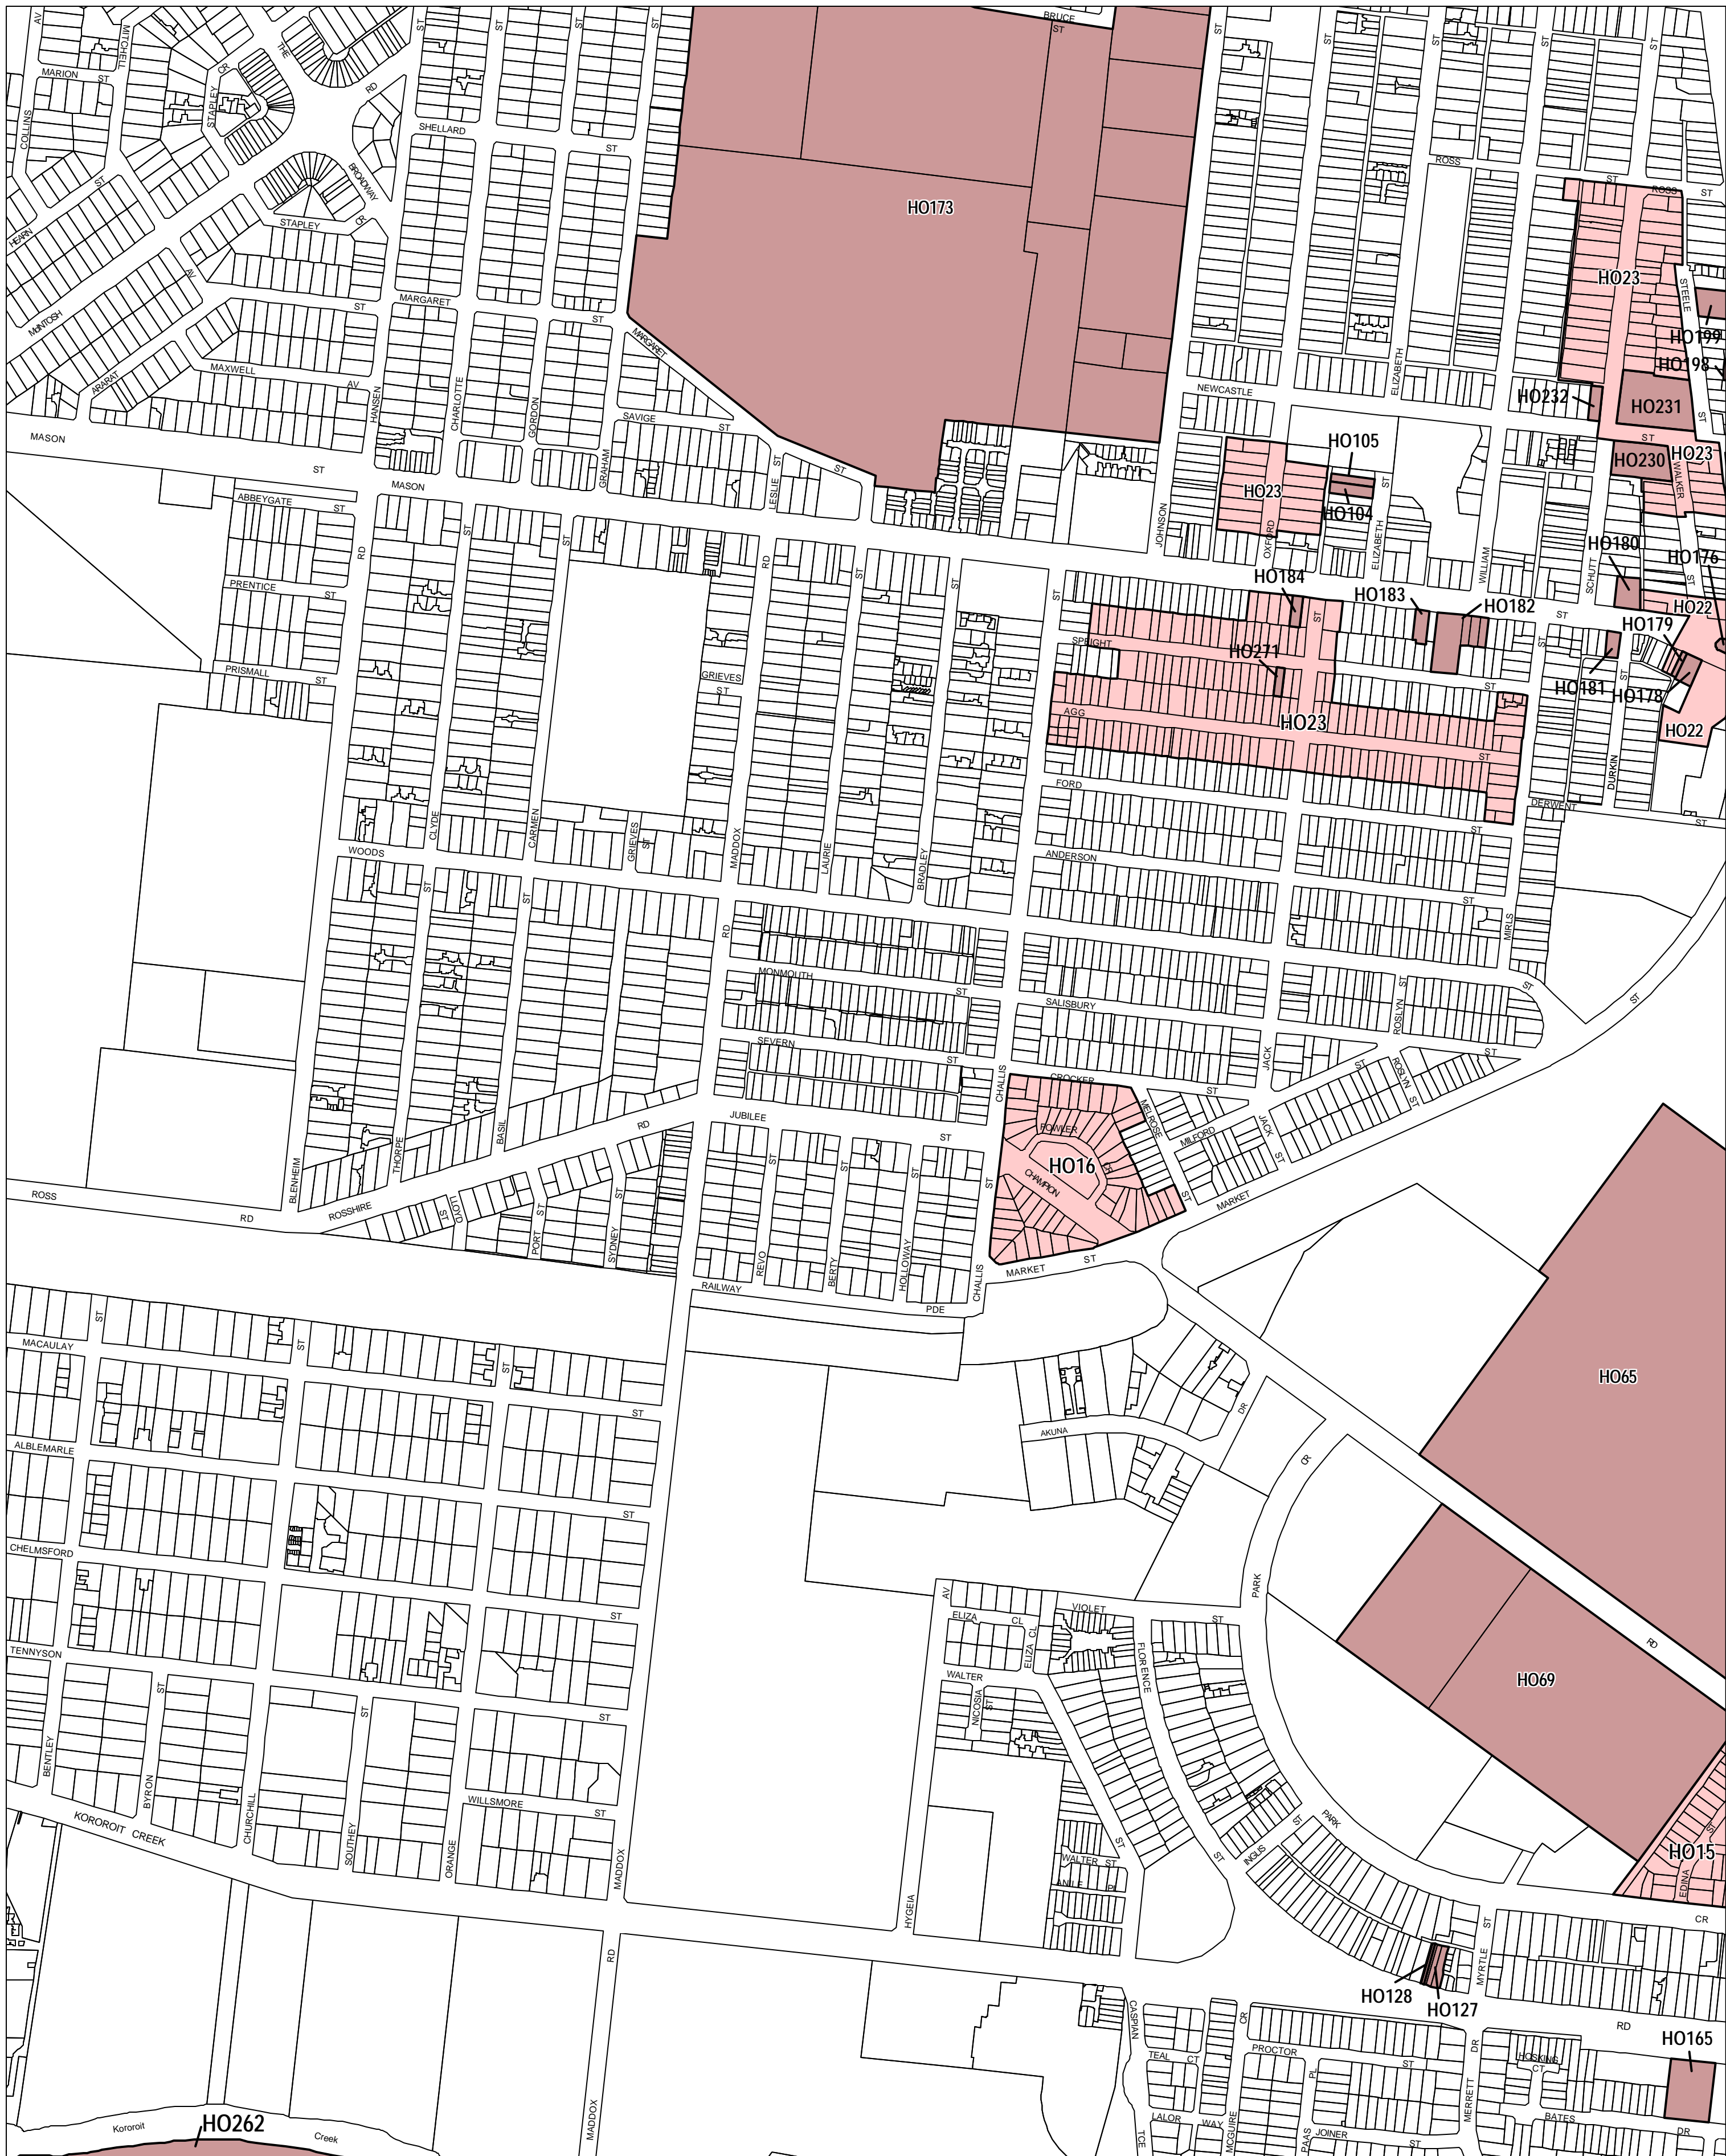

HOBSONS BAY PLANNING SCHEME - LOCAL PROVISION

Overlays

HO Heritage Overlay

AUSTRALIAN MAP GRID ZONE 55

INDEX TO ADJOINING METRIC SERIES MAP

Printed: 7/9/2009

AMENDMENT C66