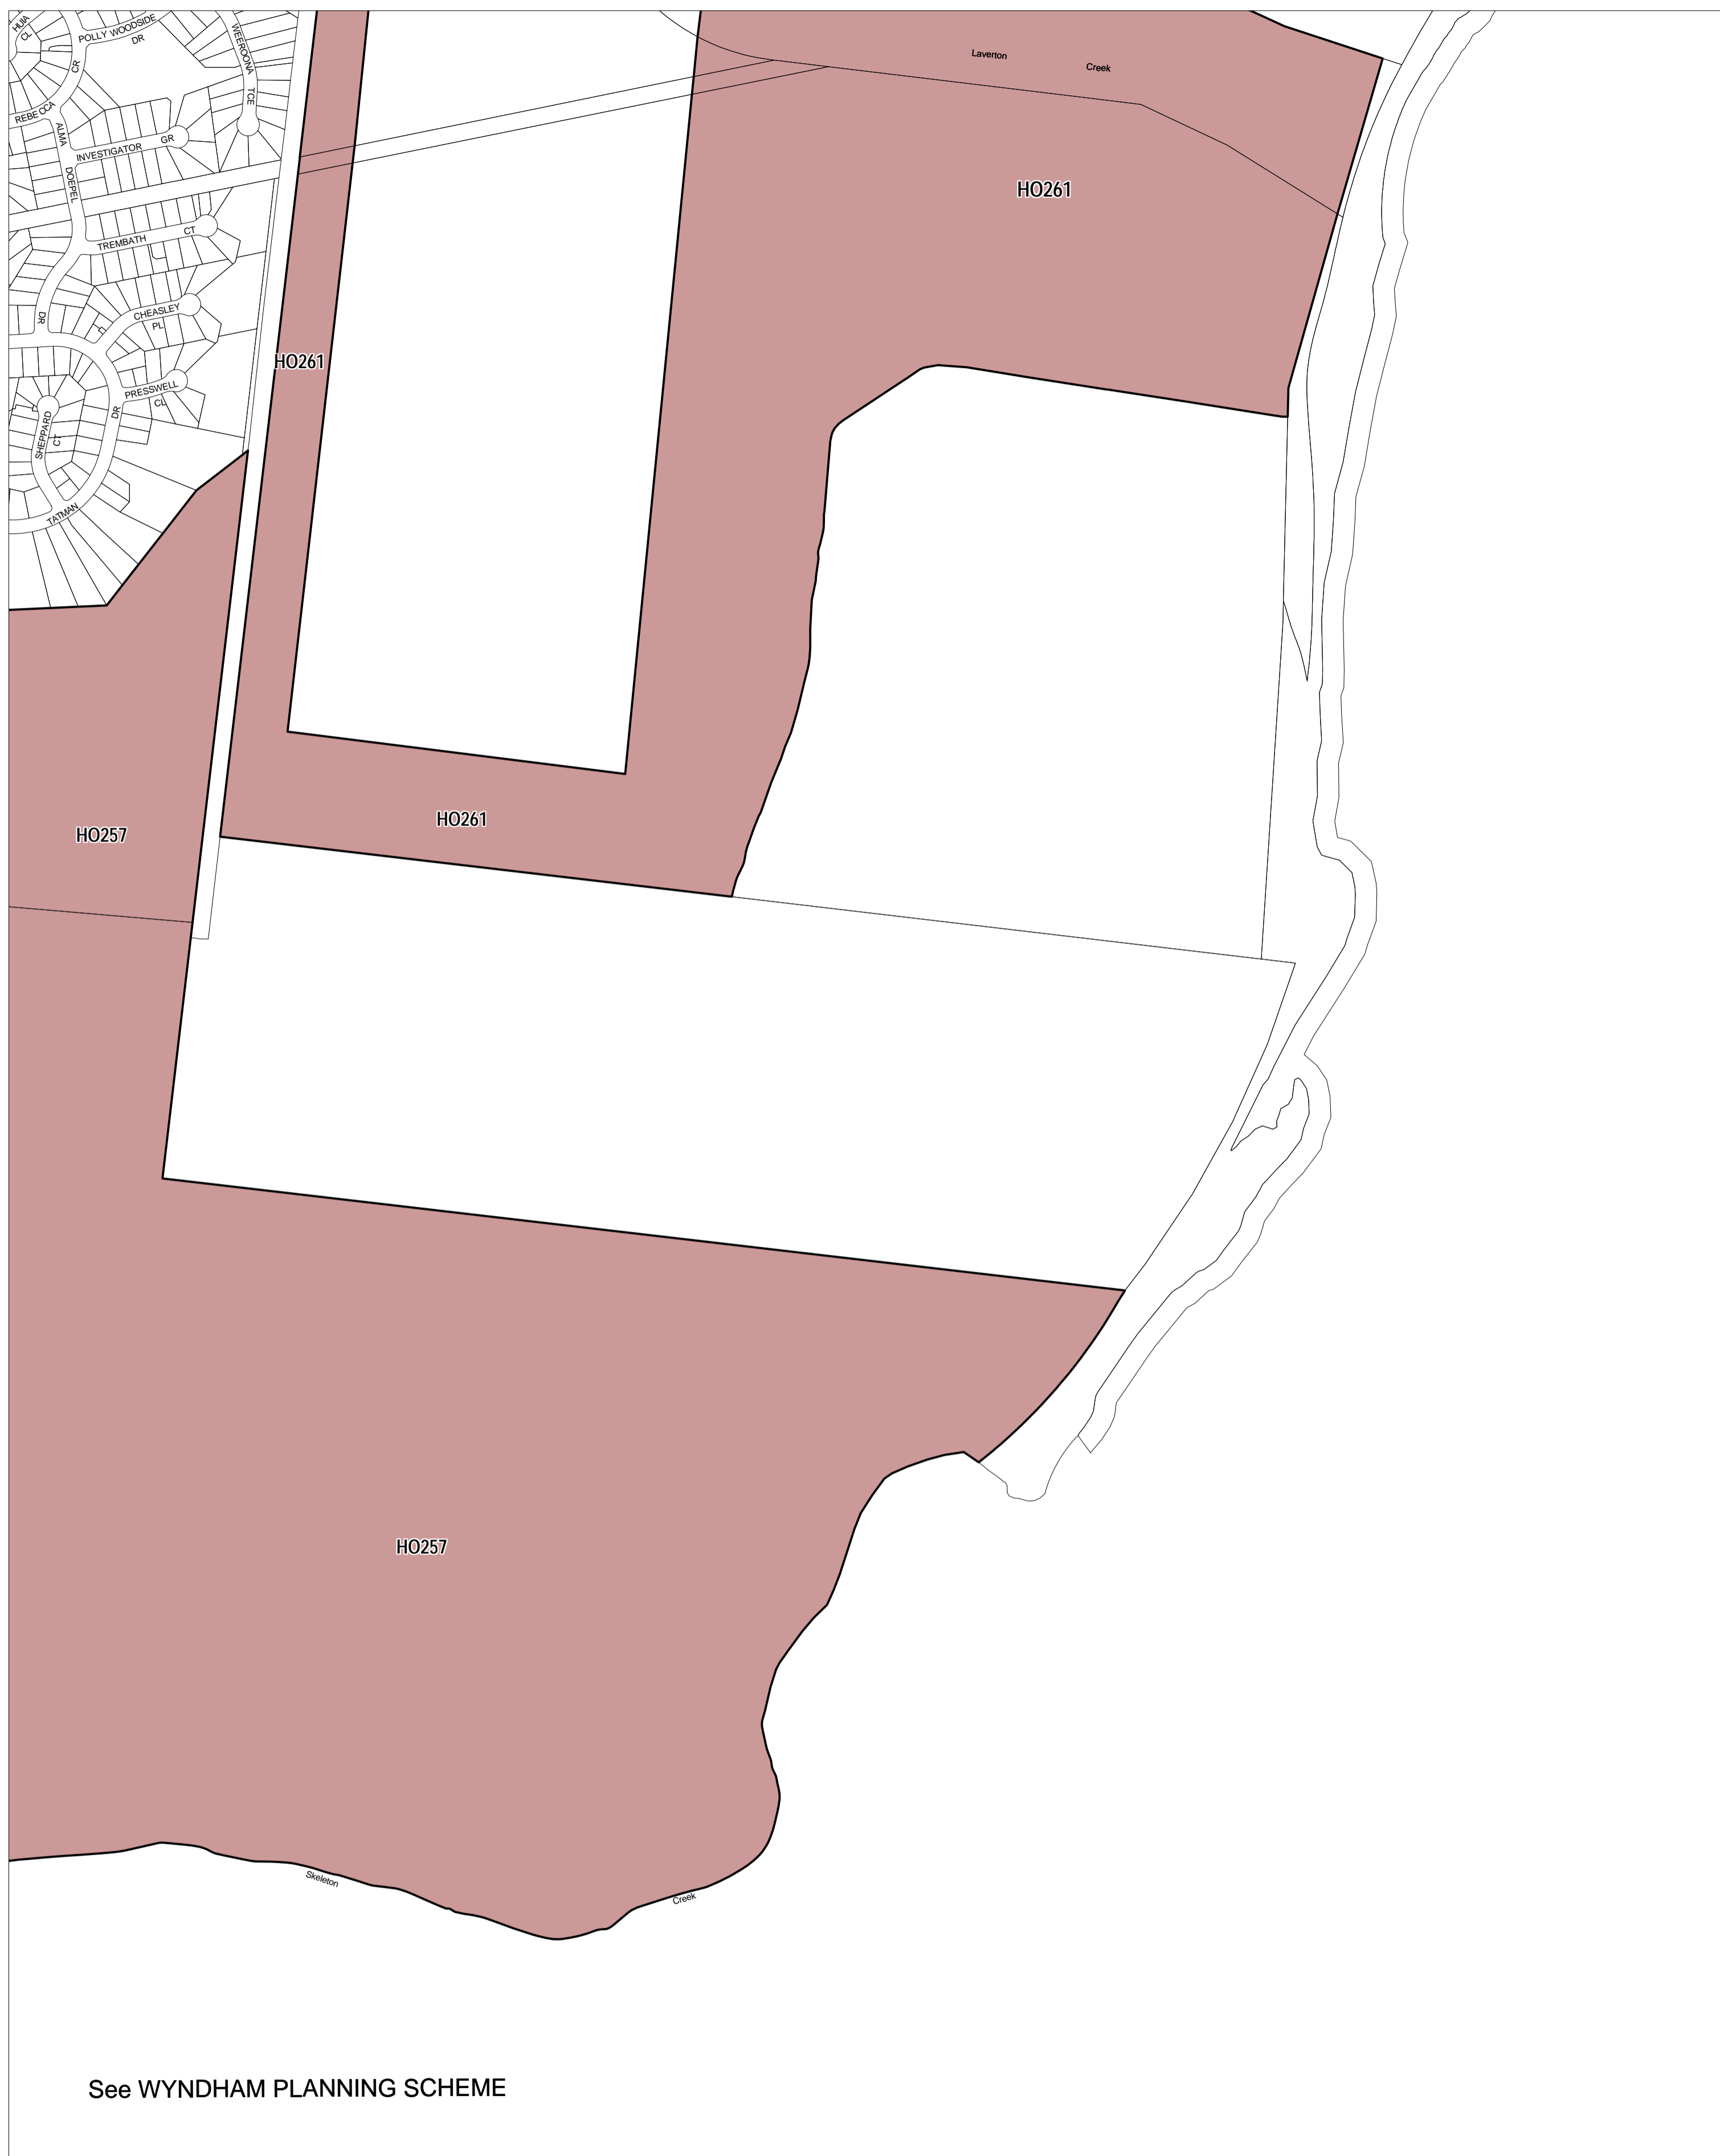

HOBSONS BAY PLANNING SCHEME - LOCAL PROVISION

Overlays

HO Heritage Overlay

AUSTRALIAN MAP GRID ZONE 55

INDEX TO ADJOINING METRIC SERIES MAP

Printed: 1/8/2007

AMENDMENT C34

HERITAGE OVERLAY

MAP No 22HO