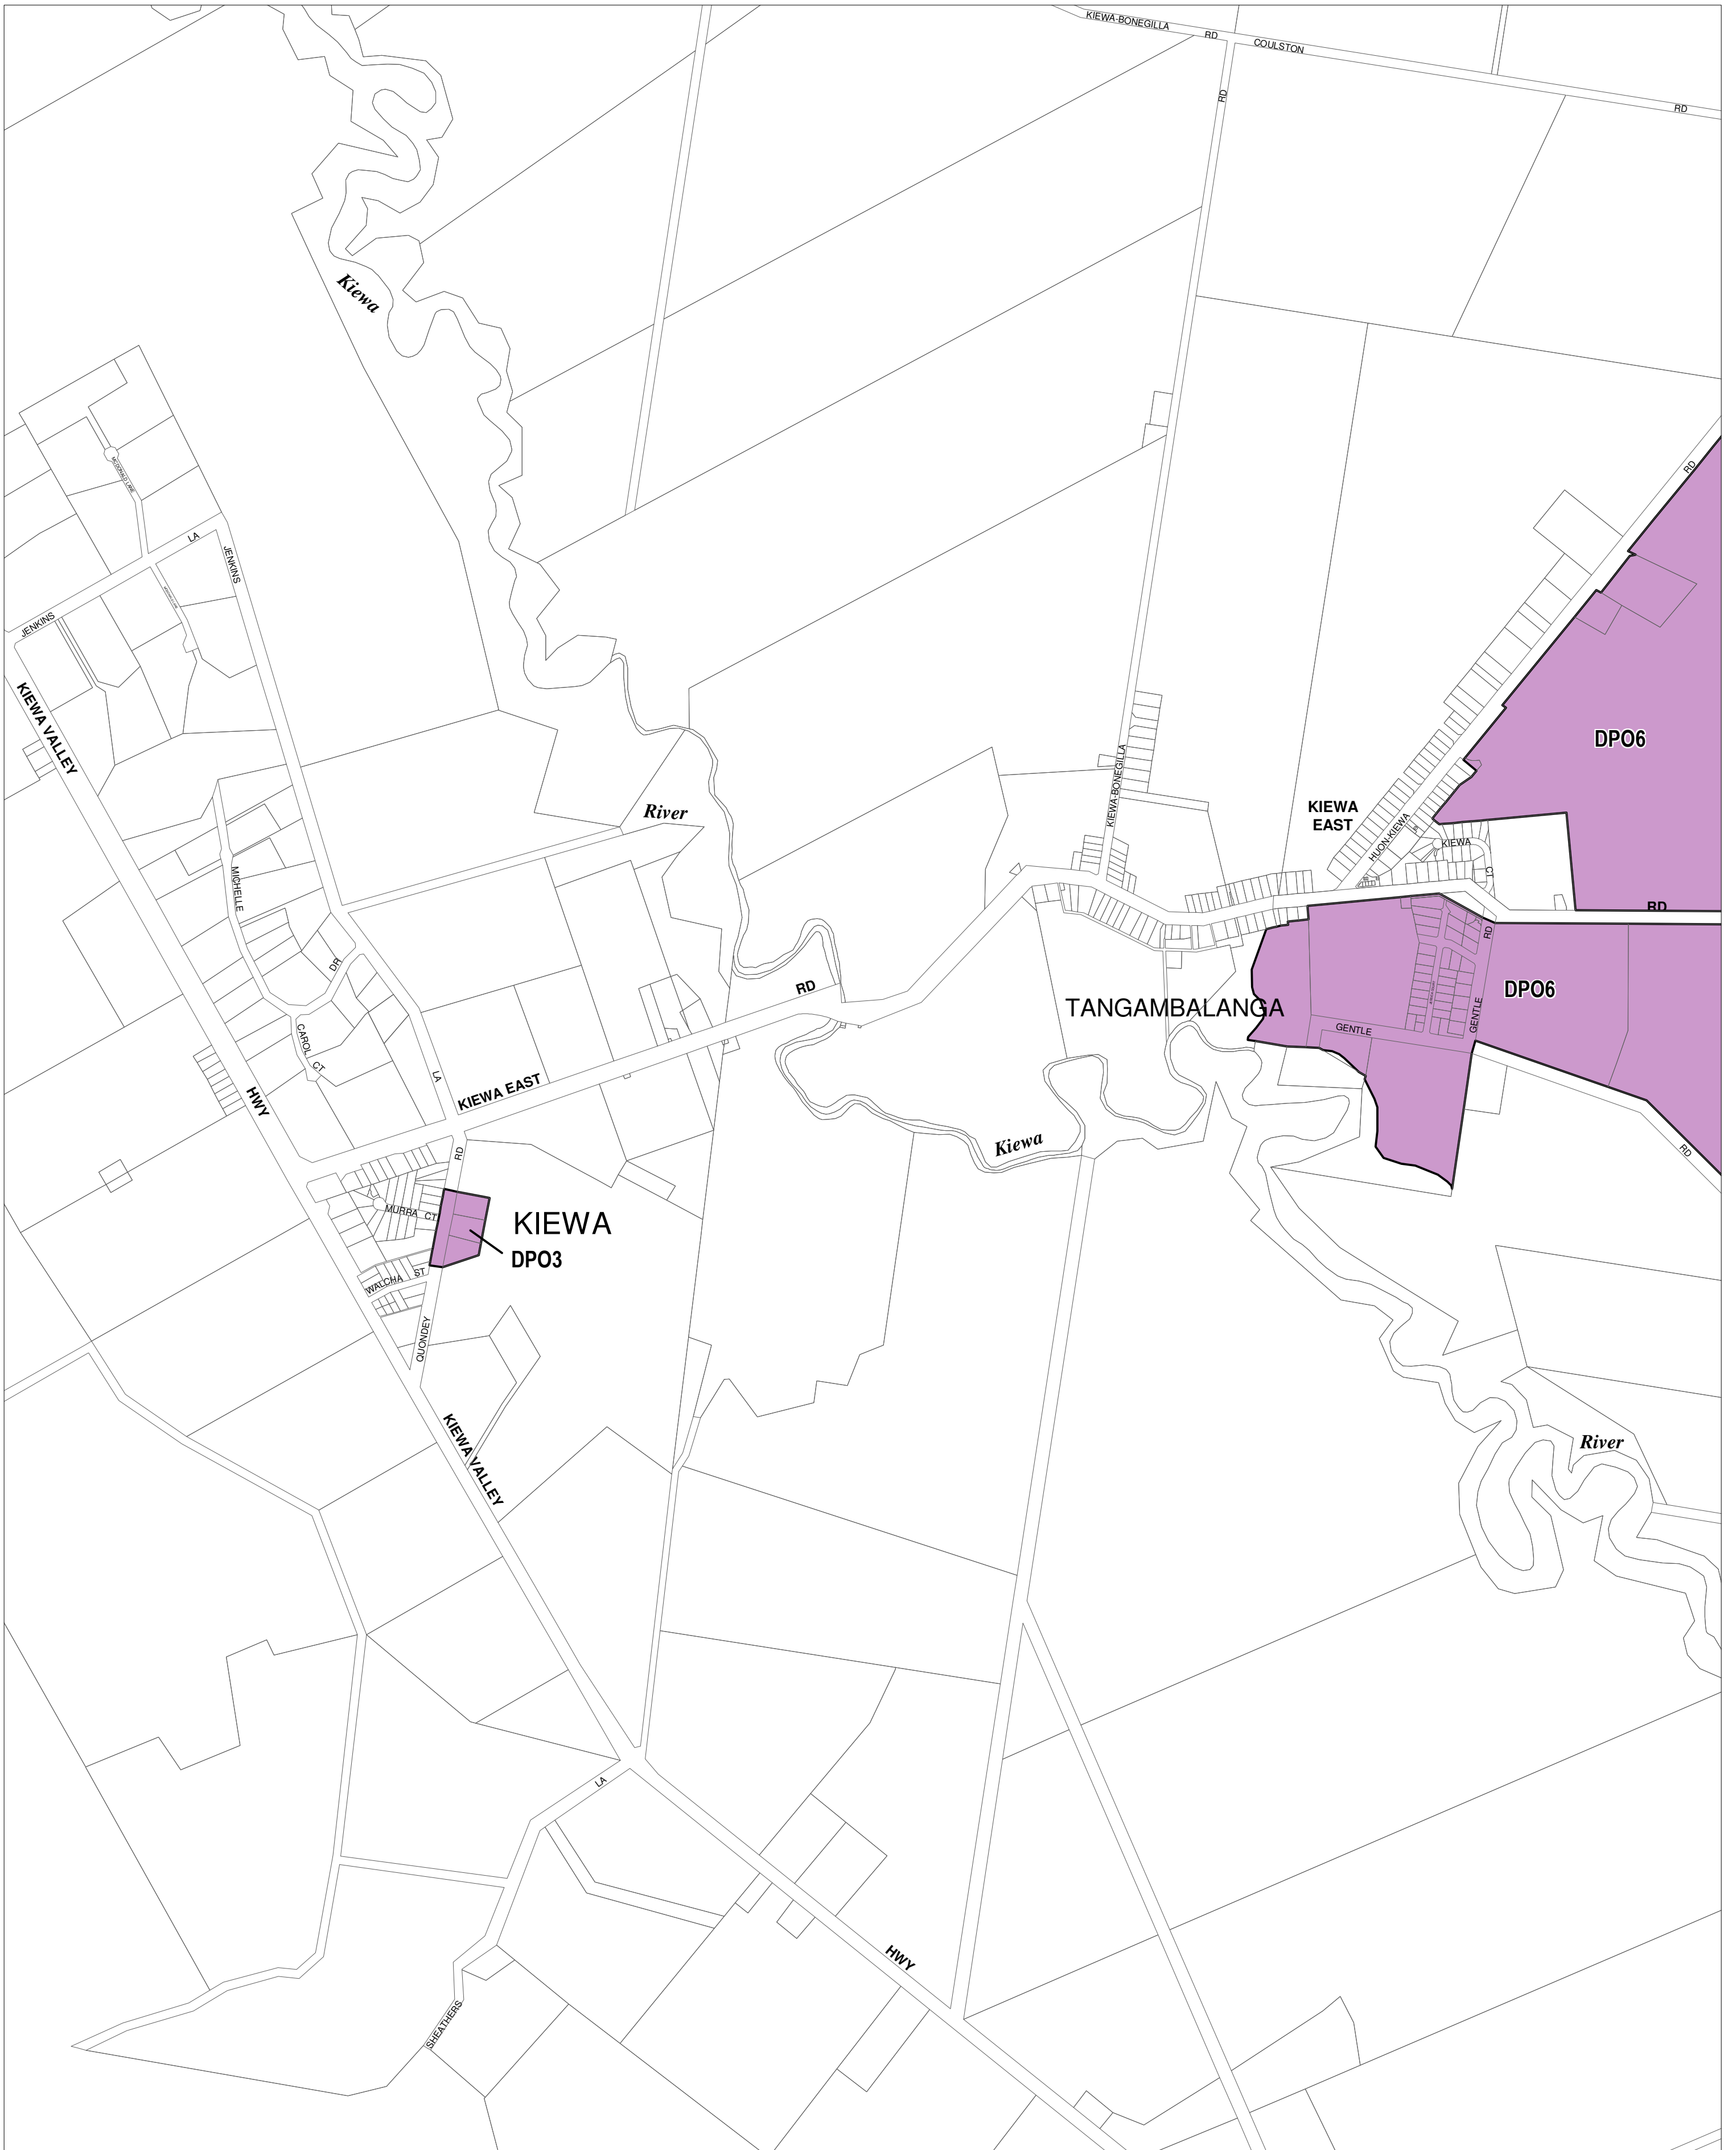

INDIGO PLANNING SCHEME - LOCAL PROVISION

AUSTRALIAN MAP GRID ZONE 55

Printed: 5/2/2013

AMENDMENT C58