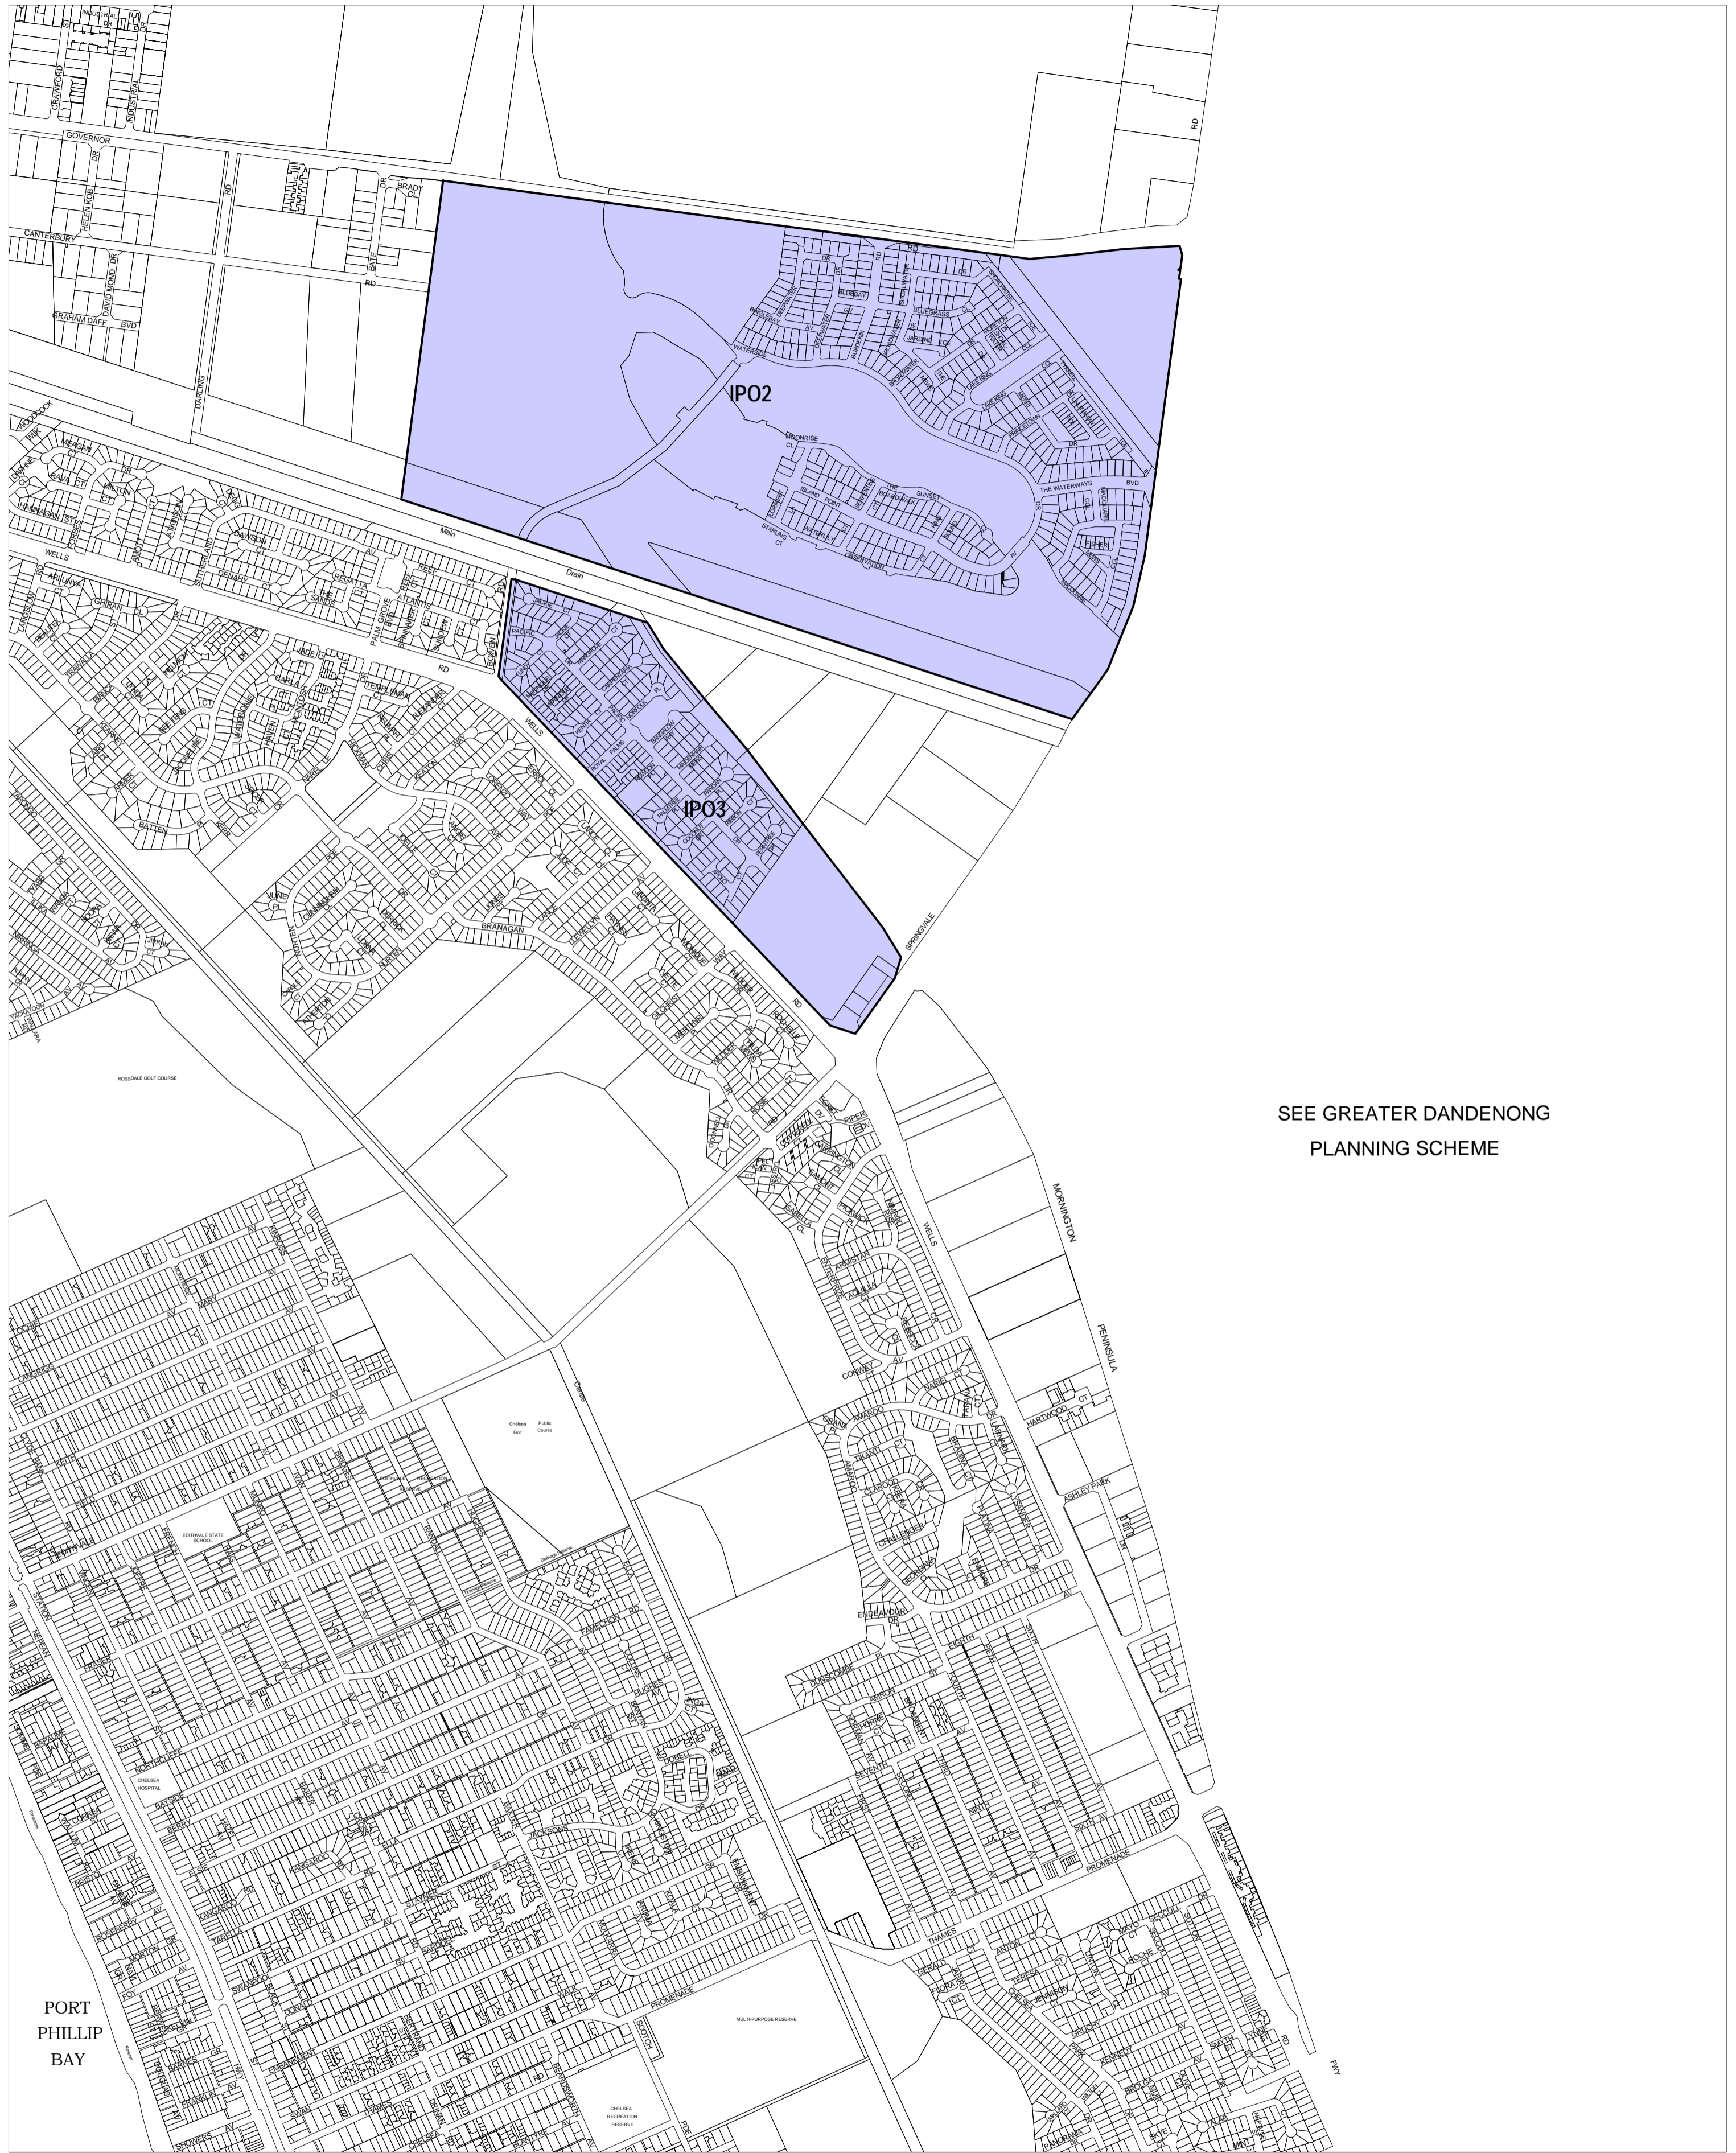

KINGSTON PLANNING SCHEME - LOCAL PROVISION

SEE GREATER DANDENONG
PLANNING SCHEME

PORT
PHILLIP
BAY

Overlays

- IP02 Incorporated Plan Overlay - Schedule 2
- IP03 Incorporated Plan Overlay - Schedule 3

Printed: 6/6/2007

AMENDMENT C7